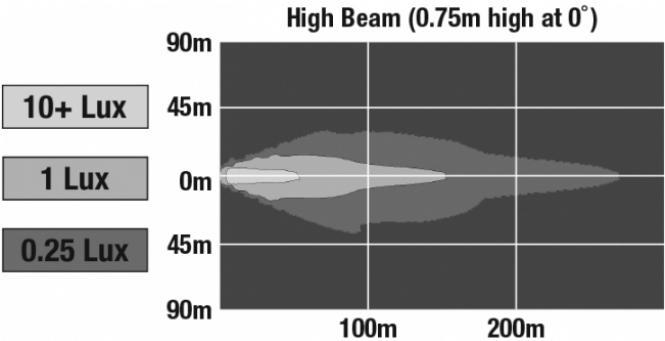

## PRODUCT DIMENSIONS

## PHOTOMETRIC SPECIFICATIONS

<b>Raw Lumen Output</b>	2,250
<b>Effective Lumen Output</b>	898
<b>Candela Output</b>	73,200
<b>Nominal LED Color Temperature</b>	5000 K
<b>Beam Pattern(s)</b>	Forward Lighting - High Beam (DOT/ECE)