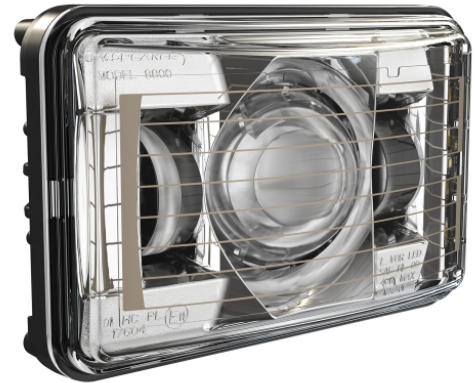

# LED Headlights – Model 8800 Evolution 2

## PRODUCT INFORMATION

<b>Description</b>	12-24V DOT/ECE LED High Beam Heated Headlight with Chrome Bezel
<b>Height</b>	107.19 mm / 4.22 in
<b>Width</b>	167.64 mm / 6.6 in
<b>Depth</b>	84.90 mm / 3.34 in
<b>Shape</b>	Rectangular
<b>Outer Lens Material</b>	Hardcoated Polycarbonate
<b>Outer Lens Color</b>	Clear
<b>Housing Material</b>	Die-Cast Aluminum
<b>Housing Color</b>	Black
<b>Bezel Color</b>	Chrome
<b>Mounting Type</b>	Low-Profile Panel Mount
<b>Retrofits</b>	1A1 and 2A1 (4" 1 6") sealed beams
<b>Minimum Operating Temperature</b>	-40 °C / -40 °F
<b>Maximum Operating Temperature</b>	65 °C / 149 °F
<b>Connector or Wiring</b>	H4 Connector - AMP (#172615-2)
<b>Mating Connector</b>	LH Terminal - AMP (#172795-1); RH Terminal - AMP (#172796-1)
<b>Shipping Weight</b>	2.30 lbs / 1.04 kgs

## PHOTOMETRIC SPECIFICATIONS

<b>Raw Lumen Output</b>	2,250
<b>Effective Lumen Output</b>	898
<b>Candela Output</b>	73,200
<b>Nominal LED Color Temperature</b>	5000 K
<b>Beam Pattern(s)</b>	Forward Lighting - High Beam (DOT/ECE)