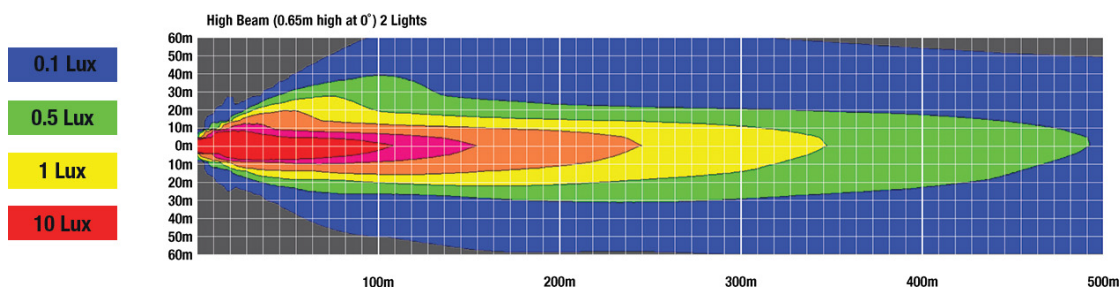

## PHOTOMETRIC SPECIFICATIONS

<b>Raw Lumen Output</b>	3,425
<b>Effective Lumen Output</b>	1,390
<b>Candela Output</b>	66,000
<b>Nominal LED Color Temperature</b>	5700 K
<b>Beam Pattern(s)</b>	Forward Lighting - High Beam (DOT)