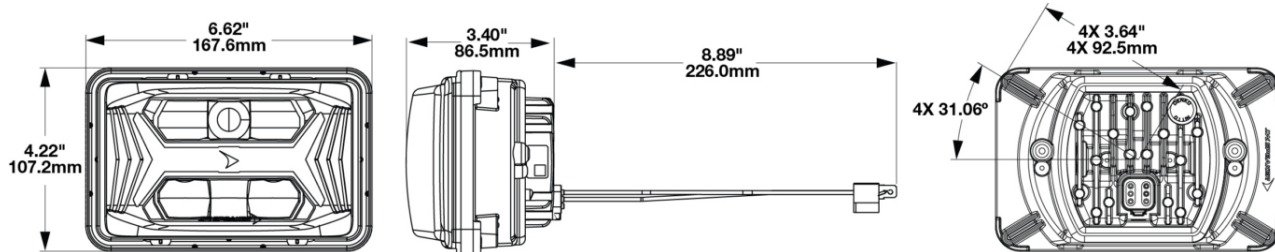

## PRODUCT INFORMATION

---

<b>Description</b>	12-24V DOT/ECE LED High Beam Headlight with Black Bezel
<b>Height</b>	107.19 mm / 4.22 in
<b>Width</b>	167.64 mm / 6.6 in
<b>Depth</b>	86.57 mm / 3.41 in
<b>Shape</b>	Rectangular
<b>Outer Lens Material</b>	Hardcoated Polycarbonate
<b>Outer Lens Color</b>	Clear
<b>Housing Material</b>	Polycarbonate
<b>Housing Color</b>	Black
<b>Bezel Color</b>	Black
<b>Retrofits</b>	1A1 and 2A1 (4" x 6") Sealed Beams
<b>Minimum Operating Temperature</b>	-40 °C / -40 °F
<b>Maximum Operating Temperature</b>	65 °C / 149 °F
<b>Connector or Wiring</b>	Integrated 6-pin Deutsch to H4 (AMP #172615-2), 10" length
<b>Mating Connector</b>	H4 AMP #172615-2

## PRODUCT DIMENSIONS

PIN	WIRE
1 - Positive	Red
2 - Ground	Black

PIN	FUNCTION
PIN 1	
PIN 2	
PIN 3	
PIN 4	Ground
PIN 5	High Beam
PIN 6	

Print date: 2026-06-17

© 2026 J.W. Speaker Corporation • Germantown, WI U.S.A.  
 www.jwspeaker.com • speaker@jwspeaker.com • 262.251.6660