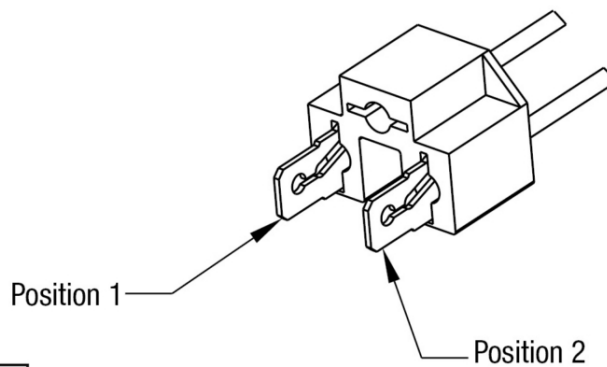

Model 8800 EVO-X Headlight

PRODUCT INFORMATION

Description	12-24V DOT/ECE LED High Beam Headlight with Black Bezel
Height	107.19 mm / 4.22 in
Width	167.64 mm / 6.6 in
Depth	86.57 mm / 3.41 in
Shape	Rectangular
Outer Lens Material	Hardcoated Polycarbonate
Outer Lens Color	Clear
Housing Material	Polycarbonate
Housing Color	Black
Bezel Color	Black
Retrofits	1A1 and 2A1 (4" x 6") Sealed Beams
Minimum Operating Temperature	-40 °C / -40 °F
Maximum Operating Temperature	65 °C / 149 °F
Connector or Wiring	Integrated 6-pin Deutsch to H4 (AMP #172615-2), 10" length
Mating Connector	H4 AMP #172615-2

PRODUCT DIMENSIONS

PIN	WIRE
1 - Positive	Red
2 - Ground	Black

PIN	FUNCTION
PIN 1	
PIN 2	
PIN 3	
PIN 4	Ground
PIN 5	High Beam
PIN 6	

Print date: 2026-05-01

© 2026 J.W. Speaker Corporation • Germantown, WI U.S.A.
 www.jwspeaker.com • speaker@jwspeaker.com • 262.251.6660