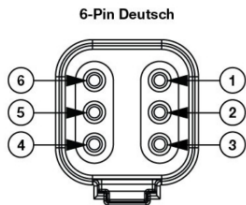

PIN	FUNCTION
PIN 1	
PIN 2	
PIN 3	
PIN 4	Ground
PIN 5	High Beam
PIN 6	

Print date: 2026-06-17

© 2026 J.W. Speaker Corporation • Germantown, WI U.S.A.
www.jwspeaker.com • speaker@jwspeaker.com • 262.251.6660