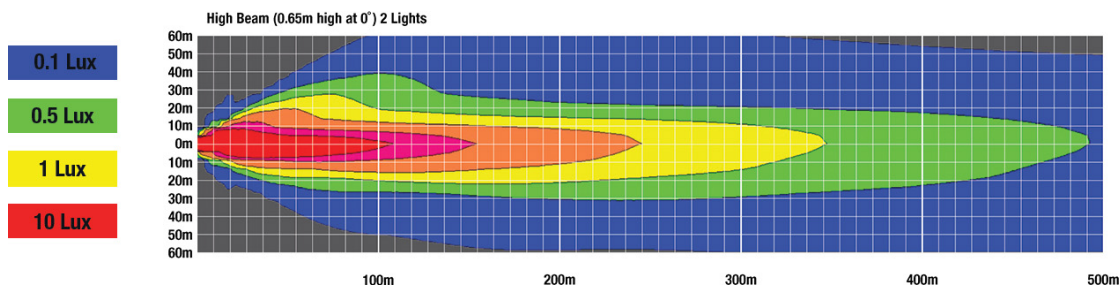

ECE Reg 10	ECE Reg 149 - HR
FMVSS 108 s10.1 (Table XVIII)	IEC IP67
IEC IP69K	SAE J1383

PHOTOMETRIC SPECIFICATIONS

Raw Lumen Output	3,425
Effective Lumen Output	1,390
Candela Output	66,000
Nominal LED Color Temperature	5700 K
Beam Pattern(s)	Forward Lighting - High Beam (DOT)