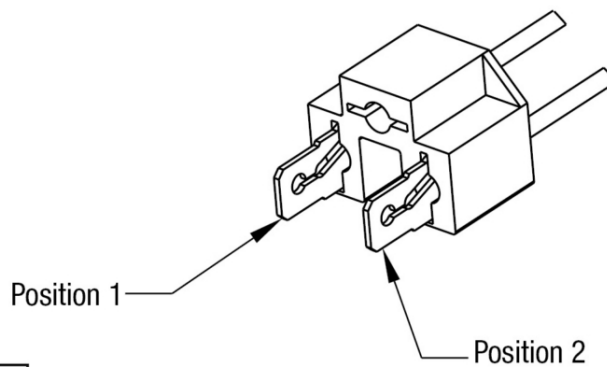

Model 8800 EVO-X Headlight

PRODUCT DIMENSIONS

PIN	WIRE
1 - Positive	Red
2 - Ground	Black

PIN	FUNCTION
PIN 1	
PIN 2	
PIN 3	
PIN 4	Ground
PIN 5	High Beam
PIN 6	

Print date: 2026-06-17

© 2026 J.W. Speaker Corporation • Germantown, WI U.S.A.
www.jwspeaker.com • speaker@jwspeaker.com • 262.251.6660