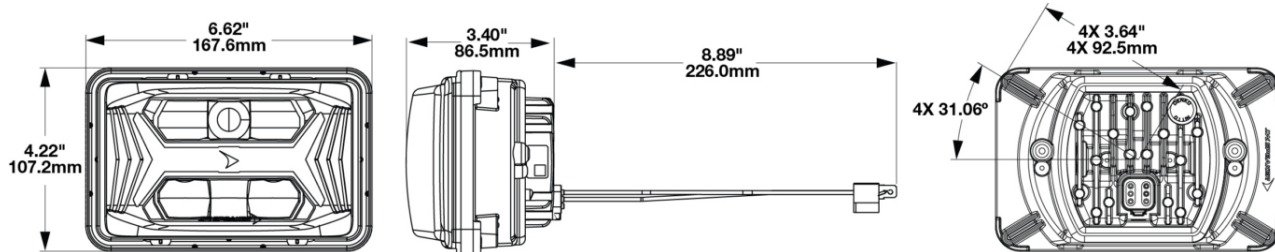

Model 8800 EVO-X Headlight

PRODUCT DIMENSIONS

PIN	WIRE
1 - Positive	Red
2 - Ground	Black

PIN	FUNCTION
PIN 1	
PIN 2	
PIN 3	
PIN 4	Ground
PIN 5	High Beam
PIN 6	

Print date: 2026-06-17

© 2026 J.W. Speaker Corporation • Germantown, WI U.S.A.
www.jwspeaker.com • speaker@jwspeaker.com • 262.251.6660