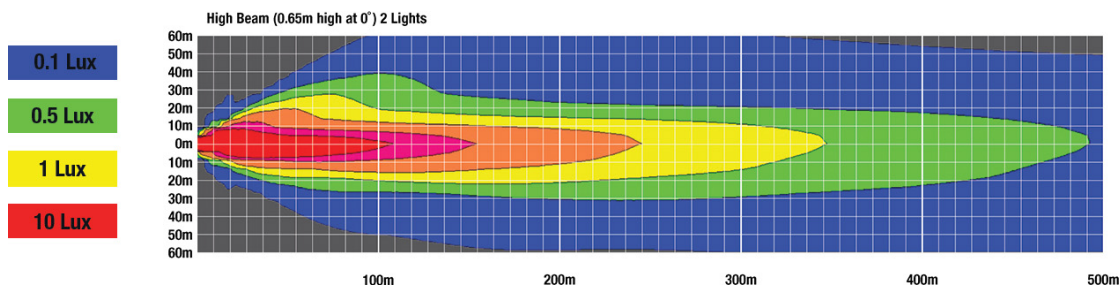

ECE Reg 10	ECE Reg 149 - HR
FMVSS 108 s10.1 (Table XVIII)	IEC IP67
IEC IP69K	SAE J1383

PHOTOMETRIC SPECIFICATIONS

Raw Lumen Output	3,425
Effective Lumen Output	1,390
Candela Output	66,000
Nominal LED Color Temperature	5700 K
Beam Pattern(s)	Forward Lighting - High Beam (DOT)