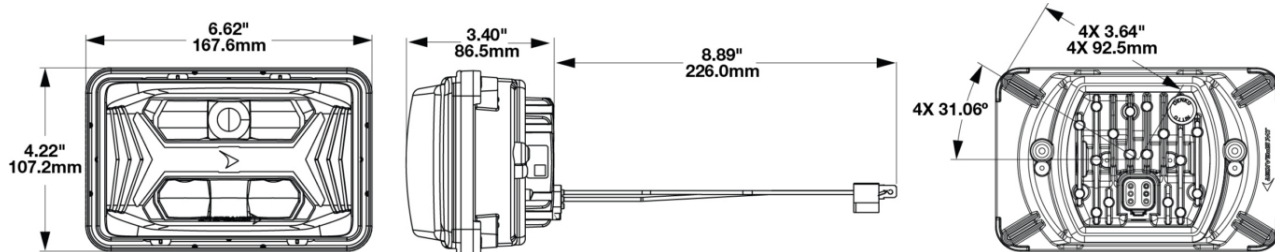

Model 8800 EVO-X Headlight

PRODUCT INFORMATION

Description	12-24V DOT/ECE LED High Beam Headlight with Black Bezel
Height	107.19 mm / 4.22 in
Width	167.64 mm / 6.6 in
Depth	86.57 mm / 3.41 in
Shape	Rectangular
Outer Lens Material	Hardcoated Polycarbonate
Outer Lens Color	Clear
Housing Material	Polycarbonate
Housing Color	Black
Bezel Color	Black
Retrofits	1A1 and 2A1 (4" x 6") Sealed Beams
Minimum Operating Temperature	-40 °C / -40 °F
Maximum Operating Temperature	65 °C / 149 °F
Connector or Wiring	Integrated 6-pin Deutsch to H4 (AMP #172615-2), 10" length
Mating Connector	H4 AMP #172615-2

PRODUCT DIMENSIONS

PIN	WIRE
1 - Positive	Red
2 - Ground	Black

PIN	FUNCTION
PIN 1	
PIN 2	
PIN 3	
PIN 4	Ground
PIN 5	High Beam
PIN 6	

Print date: 2026-05-01

© 2026 J.W. Speaker Corporation • Germantown, WI U.S.A.
 www.jwspeaker.com • speaker@jwspeaker.com • 262.251.6660