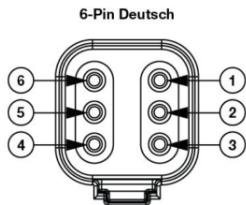

Model 8800 EVO-X Headlight

PRODUCT INFORMATION

Description	12-24V DOT/ECE LED High Beam Headlight with Black Bezel
Height	107.19 mm / 4.22 in
Width	167.64 mm / 6.6 in
Depth	86.57 mm / 3.41 in
Shape	Rectangular
Outer Lens Material	Hardcoated Polycarbonate
Outer Lens Color	Clear
Housing Material	Polycarbonate
Housing Color	Black
Bezel Color	Black
Retrofits	1A1 and 2A1 (4" x 6") Sealed Beams
Minimum Operating Temperature	-40 °C / -40 °F
Maximum Operating Temperature	65 °C / 149 °F
Connector or Wiring	Integrated 6-pin Deutsch to H4 (AMP #172615-2), 10" length
Mating Connector	H4 AMP #172615-2

PRODUCT DIMENSIONS

PIN	WIRE
1 - Positive	Red
2 - Ground	Black

PIN	FUNCTION
PIN 1	
PIN 2	
PIN 3	
PIN 4	Ground
PIN 5	High Beam
PIN 6	

Print date: 2026-05-01

© 2026 J.W. Speaker Corporation • Germantown, WI U.S.A.
 www.jwspeaker.com • speaker@jwspeaker.com • 262.251.6660