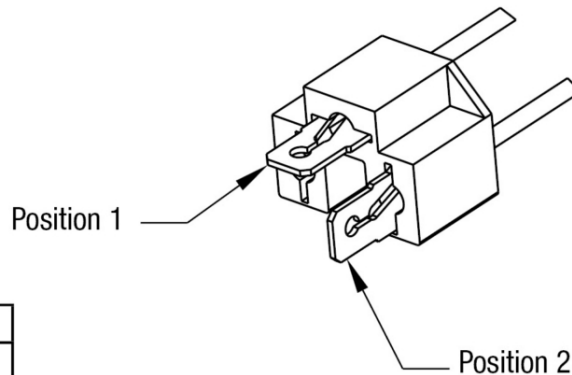

Model 8800 EVO-X Headlight

PRODUCT DIMENSIONS

PIN	WIRE
1 - Positive	Yellow
2 - Ground	Black

PIN	FUNCTION
PIN 1	
PIN 2	
PIN 3	
PIN 4	Ground
PIN 5	Low Beam
PIN 6	

Print date: 2026-04-23

© 2026 J.W. Speaker Corporation • Germantown, WI U.S.A.
www.jwspeaker.com • speaker@jwspeaker.com • 262.251.6660