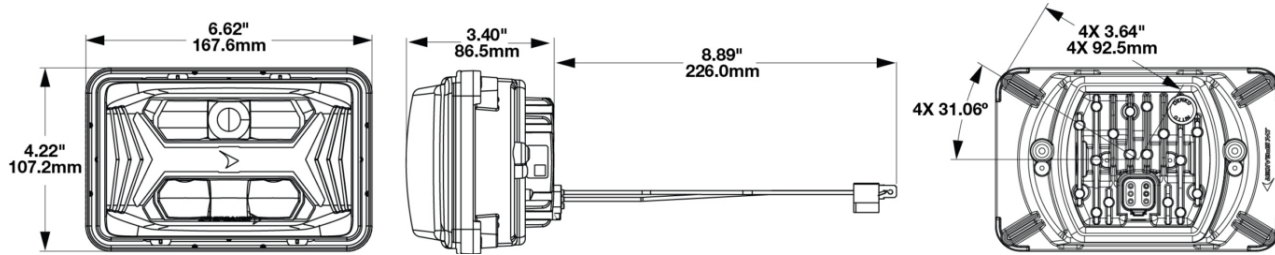

Model 8800 EVO-X Headlight

PRODUCT DIMENSIONS

PIN	WIRE
1 - Positive	Yellow
2 - Ground	Black

PIN	FUNCTION
PIN 1	
PIN 2	
PIN 3	
PIN 4	Ground
PIN 5	Low Beam
PIN 6	

Print date: 2026-05-13

© 2026 J.W. Speaker Corporation • Germantown, WI U.S.A.
www.jwspeaker.com • speaker@jwspeaker.com • 262.251.6660