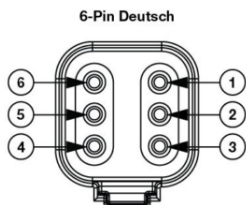

Model 8800 EVO-X Headlight

PRODUCT INFORMATION

Description	12-24V DOT/ECE LED RHT Asymmetric Low Beam Headlight with Black Bezel
Height	107.19 mm / 4.22 in
Width	167.64 mm / 6.6 in
Depth	86.57 mm / 3.41 in
Shape	Rectangular
Outer Lens Material	Hardcoated Polycarbonate
Outer Lens Color	Clear
Housing Material	Polycarbonate
Housing Color	Black
Bezel Color	Black
Retrofits	1A1 and 2A1 (4" x 6") Sealed Beams
Minimum Operating Temperature	-40 °C / -40 °F
Maximum Operating Temperature	65 °C / 149 °F
Connector or Wiring	Integrated 6-pin Deutsch to H4 (AMP #172615-2), 10" length
Mating Connector	H4 AMP #172615-2

PRODUCT DIMENSIONS

PIN	WIRE
1 - Positive	Yellow
2 - Ground	Black

PIN	FUNCTION
PIN 1	
PIN 2	
PIN 3	
PIN 4	Ground
PIN 5	Low Beam
PIN 6	

Print date: 2026-04-17

© 2026 J.W. Speaker Corporation • Germantown, WI U.S.A.
 www.jwspeaker.com • speaker@jwspeaker.com • 262.251.6660