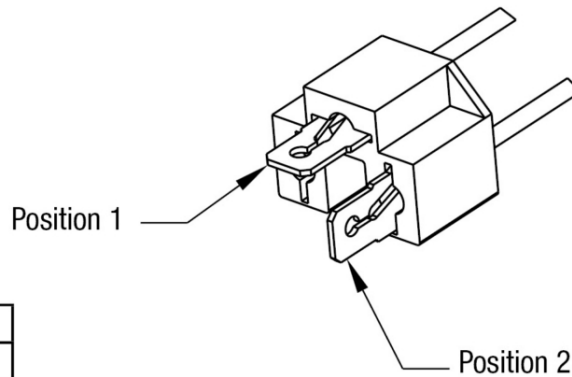

Model 8800 EVO-X Headlight

PRODUCT DIMENSIONS

PIN	WIRE
1 - Positive	Yellow
2 - Ground	Black

PIN	FUNCTION
PIN 1	
PIN 2	
PIN 3	
PIN 4	Ground
PIN 5	Low Beam
PIN 6	

Print date: 2026-05-13

© 2026 J.W. Speaker Corporation • Germantown, WI U.S.A.
www.jwspeaker.com • speaker@jwspeaker.com • 262.251.6660