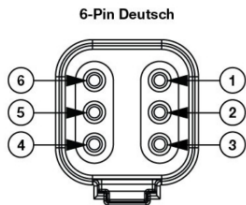

Model 8800 EVO-X Headlight

PRODUCT INFORMATION

Description	12-24V DOT/ECE LED RHT Asymmetric Low Beam Headlight with Black Bezel
Height	107.19 mm / 4.22 in
Width	167.64 mm / 6.6 in
Depth	86.57 mm / 3.41 in
Shape	Rectangular
Outer Lens Material	Hardcoated Polycarbonate
Outer Lens Color	Clear
Housing Material	Polycarbonate
Housing Color	Black
Bezel Color	Black
Retrofits	1A1 and 2A1 (4" x 6") Sealed Beams
Minimum Operating Temperature	-40 °C / -40 °F
Maximum Operating Temperature	65 °C / 149 °F
Connector or Wiring	Integrated 6-pin Deutsch to H4 (AMP #172615-2), 10" length
Mating Connector	H4 AMP #172615-2

PRODUCT DIMENSIONS

PIN	WIRE
1 - Positive	Yellow
2 - Ground	Black

PIN	FUNCTION
PIN 1	
PIN 2	
PIN 3	
PIN 4	Ground
PIN 5	Low Beam
PIN 6	

Print date: 2026-07-03

© 2026 J.W. Speaker Corporation • Germantown, WI U.S.A.
 www.jwspeaker.com • speaker@jwspeaker.com • 262.251.6660