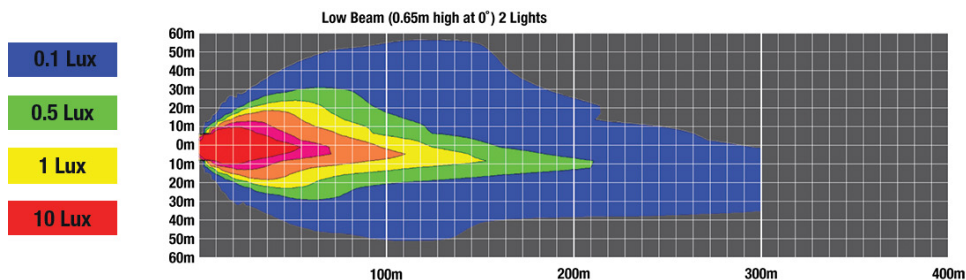

## PHOTOMETRIC SPECIFICATIONS

<b>Raw Lumen Output</b>	3,600
<b>Effective Lumen Output</b>	1,090
<b>Candela Output</b>	21,400
<b>Nominal LED Color Temperature</b>	5700 K
<b>Beam Pattern(s)</b>	Forward Lighting - Low Beam (DOT)