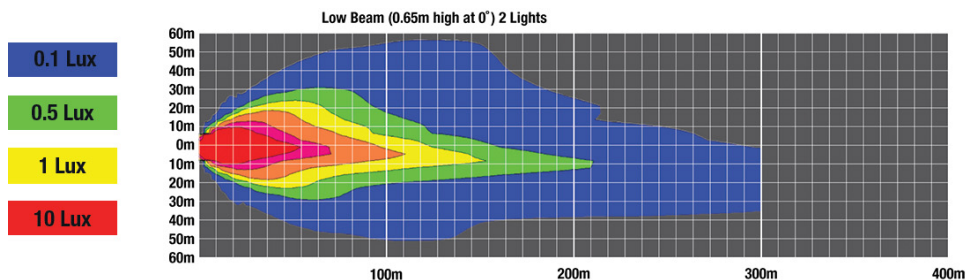

ECE Reg 10	ECE Reg 149 - C
FMVSS 108 s10.1 (Table XIX)	IEC IP67
IEC IP69K	SAE J1383

PHOTOMETRIC SPECIFICATIONS

Raw Lumen Output	3,600
Effective Lumen Output	1,090
Candela Output	21,400
Nominal LED Color Temperature	5700 K
Beam Pattern(s)	Forward Lighting - Low Beam (DOT)