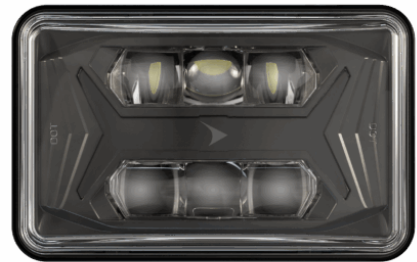

Model 8800 EVO-X Headlight

PRODUCT INFORMATION

Description	12-24V DOT/ECE LED RHT Asymmetric Low Beam Headlight with Black Bezel
Height	107.19 mm / 4.22 in
Width	167.64 mm / 6.6 in
Depth	86.57 mm / 3.41 in
Shape	Rectangular
Outer Lens Material	Hardcoated Polycarbonate
Outer Lens Color	Clear
Housing Material	Polycarbonate
Housing Color	Black
Bezel Color	Black
Retrofits	1A1 and 2A1 (4" x 6") Sealed Beams
Minimum Operating Temperature	-40 °C / -40 °F
Maximum Operating Temperature	65 °C / 149 °F
Connector or Wiring	Integrated 6-pin Deutsch to H4 (AMP #172615-2), 10" length
Mating Connector	H4 AMP #172615-2

PRODUCT DIMENSIONS

PIN	WIRE
1 - Positive	Yellow
2 - Ground	Black

PIN	FUNCTION
PIN 1	
PIN 2	
PIN 3	
PIN 4	Ground
PIN 5	Low Beam
PIN 6	

Print date: 2026-04-23

© 2026 J.W. Speaker Corporation • Germantown, WI U.S.A.
 www.jwspeaker.com • speaker@jwspeaker.com • 262.251.6660

ECE Reg 10	ECE Reg 149 - C
FMVSS 108 s10.1 (Table XIX)	IEC IP67
IEC IP69K	SAE J1383

PHOTOMETRIC SPECIFICATIONS

Raw Lumen Output	3,600
Effective Lumen Output	1,090
Candela Output	21,400
Nominal LED Color Temperature	5700 K
Beam Pattern(s)	Forward Lighting - Low Beam (DOT)