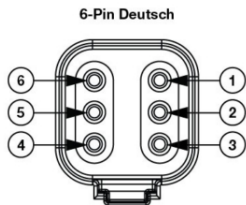

PIN	FUNCTION
PIN 1	
PIN 2	
PIN 3	
PIN 4	Ground
PIN 5	Low Beam
PIN 6	

Print date: 2026-05-13

© 2026 J.W. Speaker Corporation • Germantown, WI U.S.A.
www.jwspeaker.com • speaker@jwspeaker.com • 262.251.6660