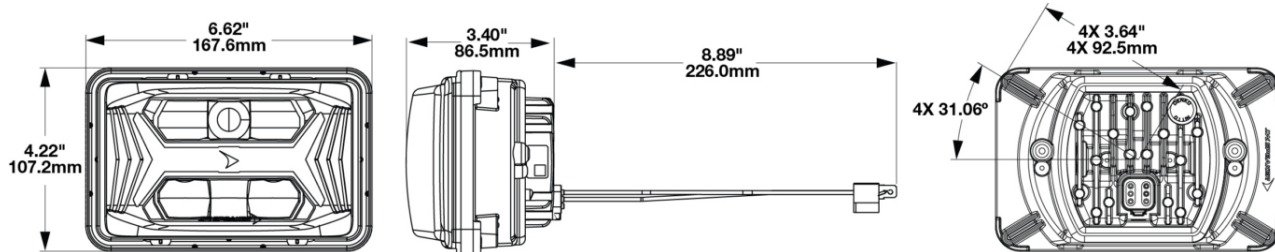

Model 8800 EVO-X Headlight

PRODUCT INFORMATION

Description	12-24V DOT/ECE LED RHT Asymmetric Low Beam Headlight with Black Bezel
Height	107.19 mm / 4.22 in
Width	167.64 mm / 6.6 in
Depth	86.57 mm / 3.41 in
Shape	Rectangular
Outer Lens Material	Hardcoated Polycarbonate
Outer Lens Color	Clear
Housing Material	Polycarbonate
Housing Color	Black
Bezel Color	Black
Retrofits	1A1 and 2A1 (4" x 6") Sealed Beams
Minimum Operating Temperature	-40 °C / -40 °F
Maximum Operating Temperature	65 °C / 149 °F
Connector or Wiring	Integrated 6-pin Deutsch to H4 (AMP #172615-2), 10" length
Mating Connector	H4 AMP #172615-2

PRODUCT DIMENSIONS

PIN	WIRE
1 - Positive	Yellow
2 - Ground	Black

PIN	FUNCTION
PIN 1	
PIN 2	
PIN 3	
PIN 4	Ground
PIN 5	Low Beam
PIN 6	

Print date: 2026-04-23

© 2026 J.W. Speaker Corporation • Germantown, WI U.S.A.
 www.jwspeaker.com • speaker@jwspeaker.com • 262.251.6660

ECE Reg 10	ECE Reg 149 - C
FMVSS 108 s10.1 (Table XIX)	IEC IP67
IEC IP69K	SAE J1383

PHOTOMETRIC SPECIFICATIONS

Raw Lumen Output	3,600
Effective Lumen Output	1,090
Candela Output	21,400
Nominal LED Color Temperature	5700 K
Beam Pattern(s)	Forward Lighting - Low Beam (DOT)