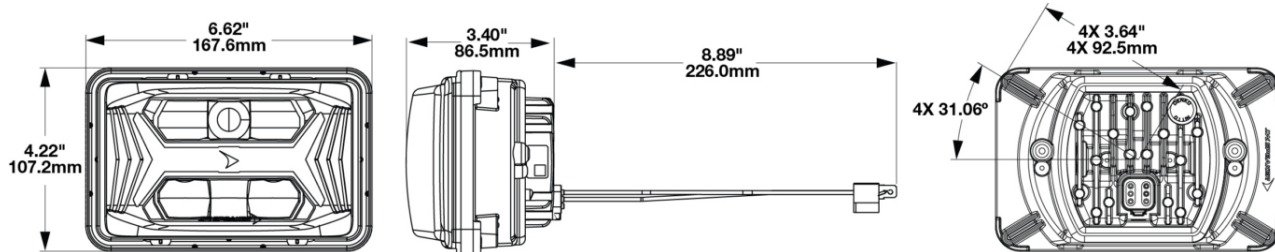

Model 8800 EVO-X Headlight

PRODUCT INFORMATION

Description	12-24V DOT/ECE LED RHT Asymmetric Low Beam Headlight with Black Bezel
Height	107.19 mm / 4.22 in
Width	167.64 mm / 6.6 in
Depth	86.57 mm / 3.41 in
Shape	Rectangular
Outer Lens Material	Hardcoated Polycarbonate
Outer Lens Color	Clear
Housing Material	Polycarbonate
Housing Color	Black
Bezel Color	Black
Retrofits	1A1 and 2A1 (4" x 6") Sealed Beams
Minimum Operating Temperature	-40 °C / -40 °F
Maximum Operating Temperature	65 °C / 149 °F
Connector or Wiring	Integrated 6-pin Deutsch to H4 (AMP #172615-2), 10" length
Mating Connector	H4 AMP #172615-2

PRODUCT DIMENSIONS

PIN	WIRE
1 - Positive	Yellow
2 - Ground	Black

PIN	FUNCTION
PIN 1	
PIN 2	
PIN 3	
PIN 4	Ground
PIN 5	Low Beam
PIN 6	

Print date: 2026-04-17

© 2026 J.W. Speaker Corporation • Germantown, WI U.S.A.
 www.jwspeaker.com • speaker@jwspeaker.com • 262.251.6660

ECE Reg 10	ECE Reg 149 - C
FMVSS 108 s10.1 (Table XIX)	IEC IP67
IEC IP69K	SAE J1383

PHOTOMETRIC SPECIFICATIONS

Raw Lumen Output	3,600
Effective Lumen Output	1,090
Candela Output	21,400
Nominal LED Color Temperature	5700 K
Beam Pattern(s)	Forward Lighting - Low Beam (DOT)