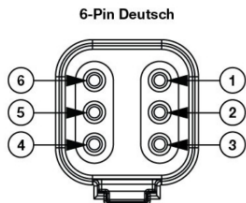

PIN	FUNCTION
PIN 1	
PIN 2	
PIN 3	
PIN 4	Ground
PIN 5	Low Beam
PIN 6	

Print date: 2026-06-04

© 2026 J.W. Speaker Corporation • Germantown, WI U.S.A.
www.jwspeaker.com • speaker@jwspeaker.com • 262.251.6660