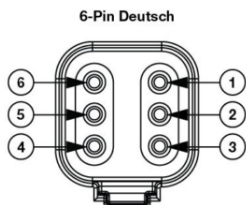

Model 8800 EVO-X Headlight

PRODUCT INFORMATION

Description	12-24V DOT/ECE LED RHT Asymmetric Low Beam Headlight with Black Bezel
Height	107.19 mm / 4.22 in
Width	167.64 mm / 6.6 in
Depth	86.57 mm / 3.41 in
Shape	Rectangular
Outer Lens Material	Hardcoated Polycarbonate
Outer Lens Color	Clear
Housing Material	Polycarbonate
Housing Color	Black
Bezel Color	Black
Retrofits	1A1 and 2A1 (4" x 6") Sealed Beams
Minimum Operating Temperature	-40 °C / -40 °F
Maximum Operating Temperature	65 °C / 149 °F
Connector or Wiring	Integrated 6-pin Deutsch to H4 (AMP #172615-2), 10" length
Mating Connector	H4 AMP #172615-2

PRODUCT DIMENSIONS

PIN	WIRE
1 - Positive	Yellow
2 - Ground	Black

PIN	FUNCTION
PIN 1	
PIN 2	
PIN 3	
PIN 4	Ground
PIN 5	Low Beam
PIN 6	

Print date: 2026-04-23

© 2026 J.W. Speaker Corporation • Germantown, WI U.S.A.
 www.jwspeaker.com • speaker@jwspeaker.com • 262.251.6660