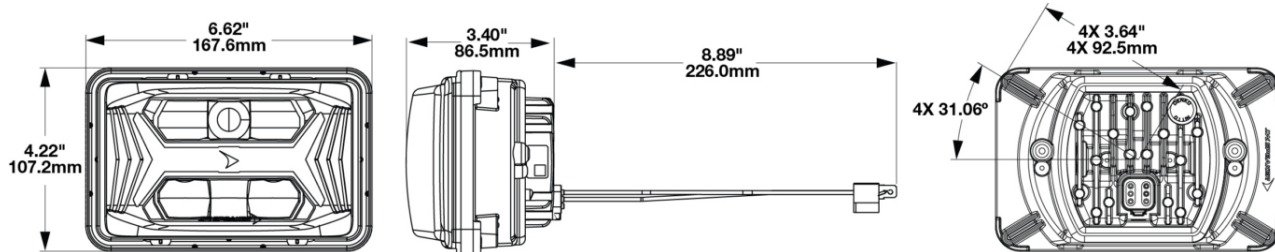

Model 8800 EVO-X Headlight

PRODUCT DIMENSIONS

PIN	WIRE
1 - Positive	Yellow
2 - Ground	Black

PIN	FUNCTION
PIN 1	
PIN 2	
PIN 3	
PIN 4	Ground
PIN 5	Low Beam
PIN 6	

Print date: 2026-04-17

© 2026 J.W. Speaker Corporation • Germantown, WI U.S.A.
www.jwspeaker.com • speaker@jwspeaker.com • 262.251.6660