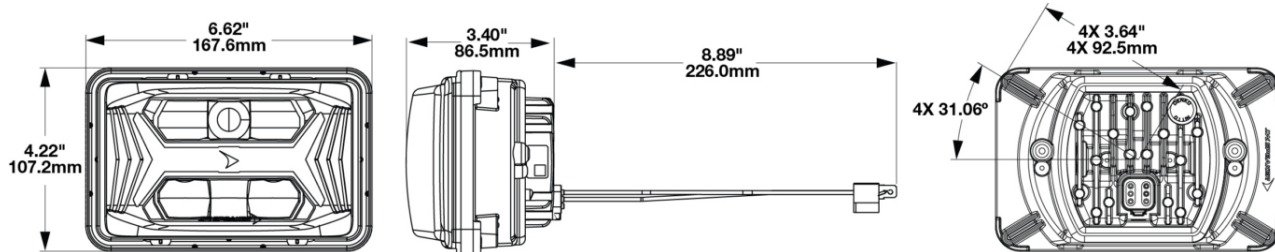

Model 8800 EVO-X Headlight

PRODUCT INFORMATION

Description	12-24V DOT/ECE LED RHT Asymmetric Low Beam Headlight with Black Bezel
Height	107.19 mm / 4.22 in
Width	167.64 mm / 6.6 in
Depth	86.57 mm / 3.41 in
Shape	Rectangular
Outer Lens Material	Hardcoated Polycarbonate
Outer Lens Color	Clear
Housing Material	Polycarbonate
Housing Color	Black
Bezel Color	Black
Retrofits	1A1 and 2A1 (4" x 6") Sealed Beams
Minimum Operating Temperature	-40 °C / -40 °F
Maximum Operating Temperature	65 °C / 149 °F
Connector or Wiring	Integrated 6-pin Deutsch to H4 (AMP #172615-2), 10" length
Mating Connector	H4 AMP #172615-2

PRODUCT DIMENSIONS

PIN	WIRE
1 - Positive	Yellow
2 - Ground	Black

PIN	FUNCTION
PIN 1	
PIN 2	
PIN 3	
PIN 4	Ground
PIN 5	Low Beam
PIN 6	

Print date: 2026-07-03

© 2026 J.W. Speaker Corporation • Germantown, WI U.S.A.
 www.jwspeaker.com • speaker@jwspeaker.com • 262.251.6660

ECE Reg 10	ECE Reg 149 - C
FMVSS 108 s10.1 (Table XIX)	IEC IP67
IEC IP69K	SAE J1383

PHOTOMETRIC SPECIFICATIONS

Raw Lumen Output	3,600
Effective Lumen Output	1,090
Candela Output	21,400
Nominal LED Color Temperature	5700 K
Beam Pattern(s)	Forward Lighting - Low Beam (DOT)