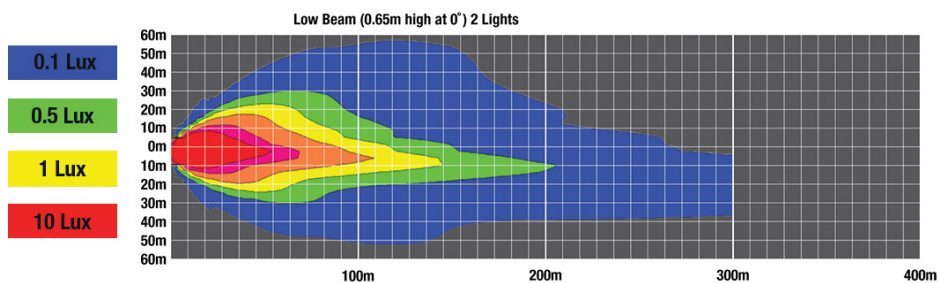

Print date: 2026-04-17

© 2026 J.W. Speaker Corporation • Germantown, WI U.S.A.
www.jwspeaker.com • speaker@jwspeaker.com • 262.251.6660

J.W. SPEAKER
Engineered. Lighting. Solutions.