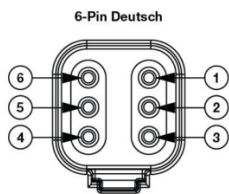

Model 8800 EVO-X Headlight

PRODUCT INFORMATION

Description	12-24V DOT/ECE LED RHT Asymmetric Low Beam Heated Headlight with Chrome Bezel
Height	107.19 mm / 4.22 in
Width	167.64 mm / 6.6 in
Depth	86.57 mm / 3.41 in
Shape	Rectangular
Outer Lens Material	Hardcoated Polycarbonate
Outer Lens Color	Clear
Housing Material	Polycarbonate
Housing Color	Black
Bezel Color	Chrome
Retrofits	1A1 and 2A1 (4" x 6") Sealed Beams
Minimum Operating Temperature	-40 °C / -40 °F
Maximum Operating Temperature	65 °C / 149 °F
Connector or Wiring	Integrated 6-pin Deutsch to H4 (AMP #172615-2), 10" length
Mating Connector	H4 AMP #172615-2

PRODUCT DIMENSIONS

PIN	WIRE
1 - Positive	Yellow
2 - Ground	Black

PIN	FUNCTION
PIN 1	
PIN 2	
PIN 3	
PIN 4	Ground
PIN 5	Low Beam
PIN 6	

Print date: 2026-04-17

© 2026 J.W. Speaker Corporation • Germantown, WI U.S.A.
 www.jwspeaker.com • speaker@jwspeaker.com • 262.251.6660