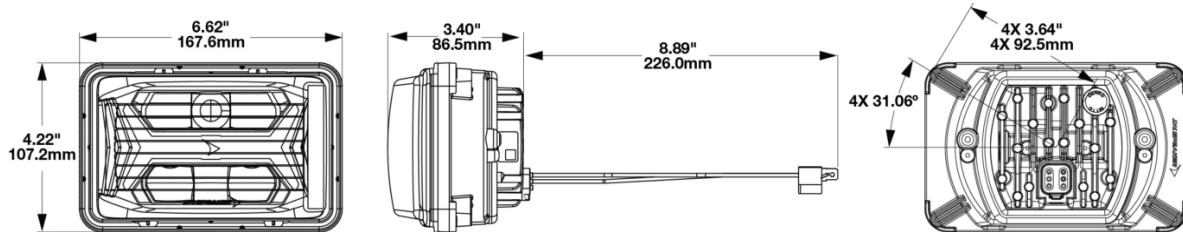

Model 8800 EVO-X Headlight

PRODUCT INFORMATION

Description	12-24V DOT/ECE LED RHT Asymmetric Low Beam Heated Headlight with Chrome Bezel
Height	107.19 mm / 4.22 in
Width	167.64 mm / 6.6 in
Depth	86.57 mm / 3.41 in
Shape	Rectangular
Outer Lens Material	Hardcoated Polycarbonate
Outer Lens Color	Clear
Housing Material	Polycarbonate
Housing Color	Black
Bezel Color	Chrome
Retrofits	1A1 and 2A1 (4" x 6") Sealed Beams
Minimum Operating Temperature	-40 °C / -40 °F
Maximum Operating Temperature	65 °C / 149 °F
Connector or Wiring	Integrated 6-pin Deutsch to H4 (AMP #172615-2), 10" length
Mating Connector	H4 AMP #172615-2

PRODUCT DIMENSIONS

PIN	WIRE
1 - Positive	Yellow
2 - Ground	Black

PIN	FUNCTION
PIN 1	
PIN 2	
PIN 3	
PIN 4	Ground
PIN 5	Low Beam
PIN 6	

Print date: 2026-07-03

© 2026 J.W. Speaker Corporation • Germantown, WI U.S.A.
 www.jwspeaker.com • speaker@jwspeaker.com • 262.251.6660

ECE Reg 10	ECE Reg 149 - C
FMVSS 108 s10.1 (Table XIX)	IEC IP67
IEC IP69K	SAE J1383

PHOTOMETRIC SPECIFICATIONS

Raw Lumen Output	3,600
Effective Lumen Output	1,090
Candela Output	21,400
Nominal LED Color Temperature	5700 K
Beam Pattern(s)	Forward Lighting - Low Beam (DOT)