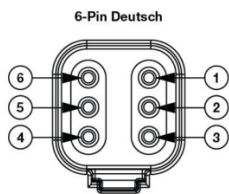

Model 8800 EVO-X Headlight

PRODUCT INFORMATION

Description	12-24V DOT/ECE LED RHT Asymmetric Low Beam Heated Headlight with Chrome Bezel
Height	107.19 mm / 4.22 in
Width	167.64 mm / 6.6 in
Depth	86.57 mm / 3.41 in
Shape	Rectangular
Outer Lens Material	Hardcoated Polycarbonate
Outer Lens Color	Clear
Housing Material	Polycarbonate
Housing Color	Black
Bezel Color	Chrome
Retrofits	1A1 and 2A1 (4" x 6") Sealed Beams
Minimum Operating Temperature	-40 °C / -40 °F
Maximum Operating Temperature	65 °C / 149 °F
Connector or Wiring	Integrated 6-pin Deutsch to H4 (AMP #172615-2), 10" length
Mating Connector	H4 AMP #172615-2

PRODUCT DIMENSIONS

PIN	WIRE
1 - Positive	Yellow
2 - Ground	Black

PIN	FUNCTION
PIN 1	
PIN 2	
PIN 3	
PIN 4	Ground
PIN 5	Low Beam
PIN 6	

Print date: 2026-07-03

© 2026 J.W. Speaker Corporation • Germantown, WI U.S.A.
 www.jwspeaker.com • speaker@jwspeaker.com • 262.251.6660