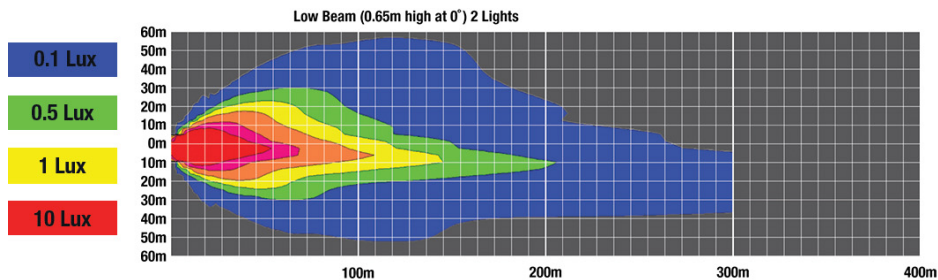

Print date: 2026-05-01

© 2026 J.W. Speaker Corporation • Germantown, WI U.S.A.
www.jwspeaker.com • speaker@jwspeaker.com • 262.251.6660

J.W. SPEAKER
Engineered. Lighting. Solutions.