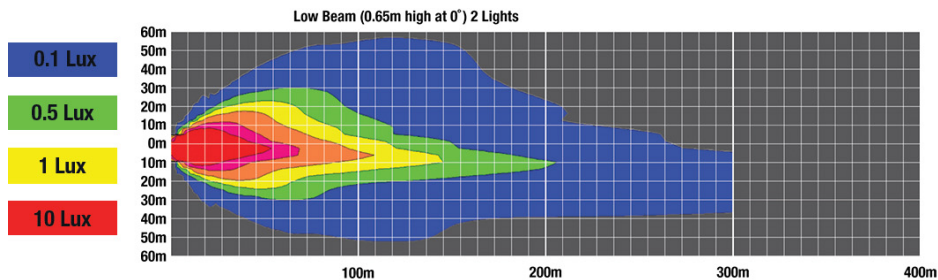

## PHOTOMETRIC SPECIFICATIONS

<b>Raw Lumen Output</b>	3,600
<b>Effective Lumen Output</b>	1,090
<b>Candela Output</b>	21,400
<b>Nominal LED Color Temperature</b>	5700 K
<b>Beam Pattern(s)</b>	Forward Lighting - Low Beam (DOT)