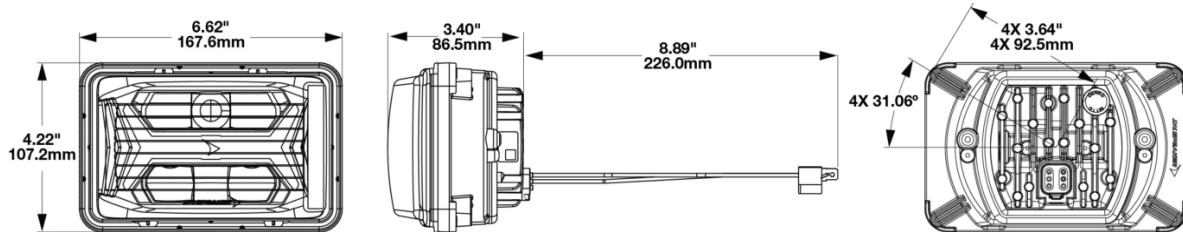

Model 8800 EVO-X Headlight

PRODUCT INFORMATION

Description	12-24V DOT/ECE LED RHT Asymmetric Low Beam Heated Headlight with Chrome Bezel
Height	107.19 mm / 4.22 in
Width	167.64 mm / 6.6 in
Depth	86.57 mm / 3.41 in
Shape	Rectangular
Outer Lens Material	Hardcoated Polycarbonate
Outer Lens Color	Clear
Housing Material	Polycarbonate
Housing Color	Black
Bezel Color	Chrome
Retrofits	1A1 and 2A1 (4" x 6") Sealed Beams
Minimum Operating Temperature	-40 °C / -40 °F
Maximum Operating Temperature	65 °C / 149 °F
Connector or Wiring	Integrated 6-pin Deutsch to H4 (AMP #172615-2), 10" length
Mating Connector	H4 AMP #172615-2

PRODUCT DIMENSIONS

PIN	WIRE
1 - Positive	Yellow
2 - Ground	Black

PIN	FUNCTION
PIN 1	
PIN 2	
PIN 3	
PIN 4	Ground
PIN 5	Low Beam
PIN 6	

Print date: 2026-04-17

© 2026 J.W. Speaker Corporation • Germantown, WI U.S.A.
 www.jwspeaker.com • speaker@jwspeaker.com • 262.251.6660

ECE Reg 10	ECE Reg 149 - C
FMVSS 108 s10.1 (Table XIX)	IEC IP67
IEC IP69K	SAE J1383

PHOTOMETRIC SPECIFICATIONS

Raw Lumen Output	3,600
Effective Lumen Output	1,090
Candela Output	21,400
Nominal LED Color Temperature	5700 K
Beam Pattern(s)	Forward Lighting - Low Beam (DOT)