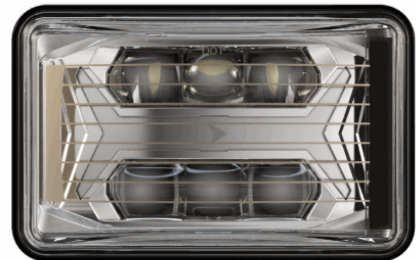

Model 8800 EVO-X Headlight

PRODUCT INFORMATION

Description	12-24V DOT/ECE LED RHT Asymmetric Low Beam Heated Headlight with Chrome Bezel
Height	107.19 mm / 4.22 in
Width	167.64 mm / 6.6 in
Depth	86.57 mm / 3.41 in
Shape	Rectangular
Outer Lens Material	Hardcoated Polycarbonate
Outer Lens Color	Clear
Housing Material	Polycarbonate
Housing Color	Black
Bezel Color	Chrome
Retrofits	1A1 and 2A1 (4" x 6") Sealed Beams
Minimum Operating Temperature	-40 °C / -40 °F
Maximum Operating Temperature	65 °C / 149 °F
Connector or Wiring	Integrated 6-pin Deutsch to H4 (AMP #172615-2), 10" length
Mating Connector	H4 AMP #172615-2

PRODUCT DIMENSIONS

PIN	WIRE
1 - Positive	Yellow
2 - Ground	Black

PIN	FUNCTION
PIN 1	
PIN 2	
PIN 3	
PIN 4	Ground
PIN 5	Low Beam
PIN 6	

Print date: 2026-07-03

© 2026 J.W. Speaker Corporation • Germantown, WI U.S.A.
 www.jwspeaker.com • speaker@jwspeaker.com • 262.251.6660