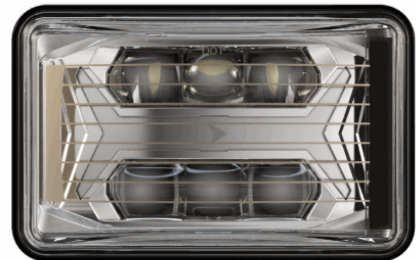

Model 8800 EVO-X Headlight

PRODUCT INFORMATION

Description	12-24V DOT/ECE LED RHT Asymmetric Low Beam Heated Headlight with Chrome Bezel
Height	107.19 mm / 4.22 in
Width	167.64 mm / 6.6 in
Depth	86.57 mm / 3.41 in
Shape	Rectangular
Outer Lens Material	Hardcoated Polycarbonate
Outer Lens Color	Clear
Housing Material	Polycarbonate
Housing Color	Black
Bezel Color	Chrome
Retrofits	1A1 and 2A1 (4" x 6") Sealed Beams
Minimum Operating Temperature	-40 °C / -40 °F
Maximum Operating Temperature	65 °C / 149 °F
Connector or Wiring	Integrated 6-pin Deutsch to H4 (AMP #172615-2), 10" length
Mating Connector	H4 AMP #172615-2

PRODUCT DIMENSIONS

PIN	WIRE
1 - Positive	Yellow
2 - Ground	Black

PIN	FUNCTION
PIN 1	
PIN 2	
PIN 3	
PIN 4	Ground
PIN 5	Low Beam
PIN 6	

Print date: 2026-04-17

© 2026 J.W. Speaker Corporation • Germantown, WI U.S.A.
 www.jwspeaker.com • speaker@jwspeaker.com • 262.251.6660