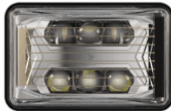

Part Number
0562031
12-24V DOT/ECE LED
RHT Asymmetric Low
Beam Headlight with
Chrome Bezel

Part Number
0562041
12-24V DOT/ECE LED
RHT Asymmetric Low
Beam Heated
Headlight with Black
Bezel

Part Number
0562061
12-24V DOT/ECE LED
High Beam Headlight
with Black Bezel

Part Number
0562071
12-24V DOT/ECE LED
High Beam Headlight
with Chrome Bezel

Part Number
0562081
12-24V DOT LED High
Beam Heated
Headlight with Black
Bezel

Part Number
0562091
12-24V DOT LED High
Beam Heated
Headlight with Chrome
Bezel