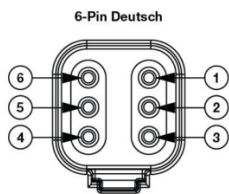

PIN	FUNCTION
PIN 1	
PIN 2	
PIN 3	
PIN 4	Ground
PIN 5	Low Beam
PIN 6	

Print date: 2026-04-17

© 2026 J.W. Speaker Corporation • Germantown, WI U.S.A.
www.jwspeaker.com • speaker@jwspeaker.com • 262.251.6660