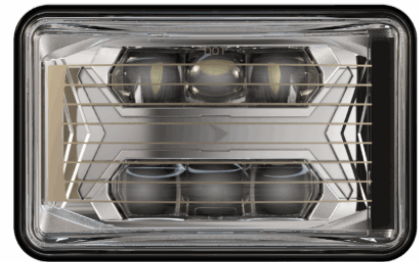

# Model 8800 EVO-X Headlight

## PRODUCT INFORMATION

<b>Description</b>	12-24V DOT/ECE LED RHT Asymmetric Low Beam Heated Headlight with Chrome Bezel
<b>Height</b>	107.19 mm / 4.22 in
<b>Width</b>	167.64 mm / 6.6 in
<b>Depth</b>	86.57 mm / 3.41 in
<b>Shape</b>	Rectangular
<b>Outer Lens Material</b>	Hardcoated Polycarbonate
<b>Outer Lens Color</b>	Clear
<b>Housing Material</b>	Polycarbonate
<b>Housing Color</b>	Black
<b>Bezel Color</b>	Chrome
<b>Retrofits</b>	1A1 and 2A1 (4" x 6") Sealed Beams
<b>Minimum Operating Temperature</b>	-40 °C / -40 °F
<b>Maximum Operating Temperature</b>	65 °C / 149 °F
<b>Connector or Wiring</b>	Integrated 6-pin Deutsch to H4 (AMP #172615-2), 10" length
<b>Mating Connector</b>	H4 AMP #172615-2