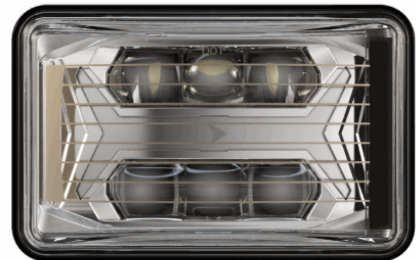

## PRODUCT INFORMATION

<b>Description</b>	12-24V DOT/ECE LED RHT Asymmetric Low Beam Heated Headlight with Chrome Bezel
<b>Height</b>	107.19 mm / 4.22 in
<b>Width</b>	167.64 mm / 6.6 in
<b>Depth</b>	86.57 mm / 3.41 in
<b>Shape</b>	Rectangular
<b>Outer Lens Material</b>	Hardcoated Polycarbonate
<b>Outer Lens Color</b>	Clear
<b>Housing Material</b>	Polycarbonate
<b>Housing Color</b>	Black
<b>Bezel Color</b>	Chrome
<b>Retrofits</b>	1A1 and 2A1 (4" x 6") Sealed Beams
<b>Minimum Operating Temperature</b>	-40 °C / -40 °F
<b>Maximum Operating Temperature</b>	65 °C / 149 °F
<b>Connector or Wiring</b>	Integrated 6-pin Deutsch to H4 (AMP #172615-2), 10" length
<b>Mating Connector</b>	H4 AMP #172615-2