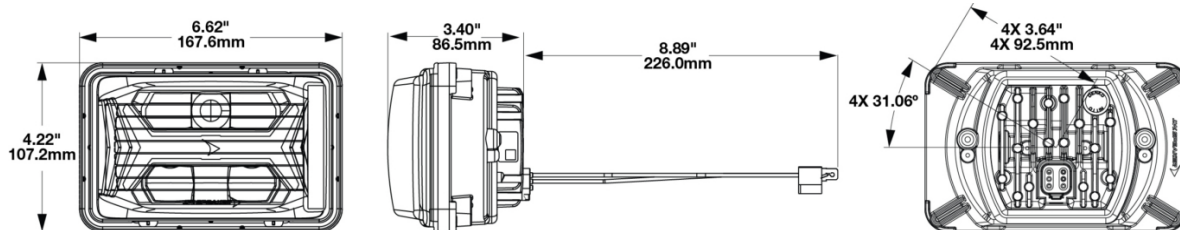

Model 8800 EVO-X Headlight

PRODUCT DIMENSIONS

PIN	WIRE
1 - Positive	Yellow
2 - Ground	Black

PIN	FUNCTION
PIN 1	
PIN 2	
PIN 3	
PIN 4	Ground
PIN 5	Low Beam
PIN 6	

Print date: 2026-06-04

© 2026 J.W. Speaker Corporation • Germantown, WI U.S.A.
www.jwspeaker.com • speaker@jwspeaker.com • 262.251.6660