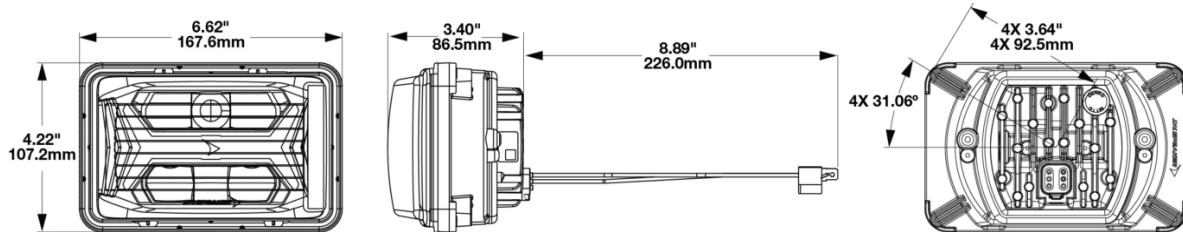

Model 8800 EVO-X Headlight

PRODUCT DIMENSIONS

PIN	WIRE
1 - Positive	Yellow
2 - Ground	Black

PIN	FUNCTION
PIN 1	
PIN 2	
PIN 3	
PIN 4	Ground
PIN 5	Low Beam
PIN 6	

Print date: 2026-04-17

© 2026 J.W. Speaker Corporation • Germantown, WI U.S.A.
www.jwspeaker.com • speaker@jwspeaker.com • 262.251.6660