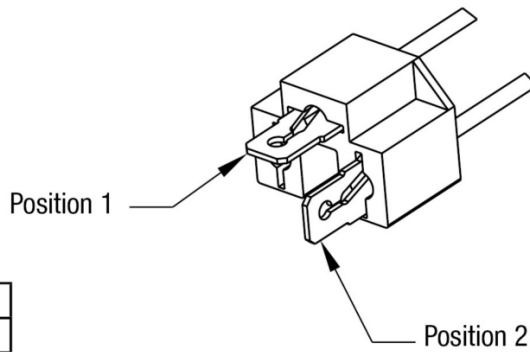

Model 8800 EVO-X Headlight

PRODUCT DIMENSIONS

PIN	WIRE
1 - Positive	Yellow
2 - Ground	Black

PIN	FUNCTION
PIN 1	
PIN 2	
PIN 3	
PIN 4	Ground
PIN 5	Low Beam
PIN 6	

Print date: 2026-04-17

© 2026 J.W. Speaker Corporation • Germantown, WI U.S.A.
www.jwspeaker.com • speaker@jwspeaker.com • 262.251.6660