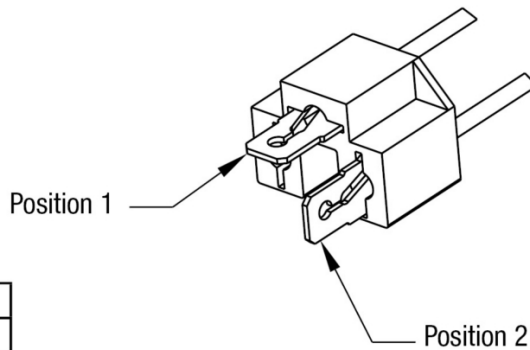

Model 8800 EVO-X Headlight

PRODUCT DIMENSIONS

PIN	WIRE
1 - Positive	Yellow
2 - Ground	Black

PIN	FUNCTION
PIN 1	
PIN 2	
PIN 3	
PIN 4	Ground
PIN 5	Low Beam
PIN 6	

Print date: 2026-05-01

© 2026 J.W. Speaker Corporation • Germantown, WI U.S.A.
www.jwspeaker.com • speaker@jwspeaker.com • 262.251.6660