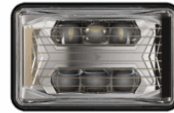

Part Number
0562031
12-24V DOT/ECE LED
RHT Asymmetric Low
Beam Headlight with
Chrome Bezel

Part Number
0562041
12-24V DOT/ECE LED
RHT Asymmetric Low
Beam Heated
Headlight with Black
Bezel

Part Number
0562051
12-24V DOT/ECE LED
RHT Asymmetric Low
Beam Heated
Headlight with Chrome
Bezel