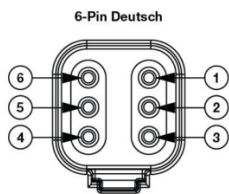

Model 8800 EVO-X Headlight

PRODUCT INFORMATION

Description	12-24V DOT LED High Beam Heated Headlight with Chrome Bezel
Height	107.19 mm / 4.22 in
Width	167.64 mm / 6.6 in
Depth	86.57 mm / 3.41 in
Shape	Rectangular
Outer Lens Material	Hardcoated Polycarbonate
Outer Lens Color	Clear
Housing Material	Polycarbonate
Housing Color	Black
Bezel Color	Black
Retrofits	1A1 and 2A1 (4" x 6") Sealed Beams
Minimum Operating Temperature	-40 °C / -40 °F
Maximum Operating Temperature	65 °C / 149 °F
Connector or Wiring	Integrated 6-pin Deutsch to H4 (AMP #172615-2), 10" length
Mating Connector	H4 AMP #172615-2

PRODUCT DIMENSIONS

PIN	WIRE
1 - Positive	Red
2 - Ground	Black

PIN	FUNCTION
PIN 1	
PIN 2	
PIN 3	
PIN 4	Ground
PIN 5	High Beam
PIN 6	

Print date: 2026-04-17

© 2026 J.W. Speaker Corporation • Germantown, WI U.S.A.
 www.jwspeaker.com • speaker@jwspeaker.com • 262.251.6660