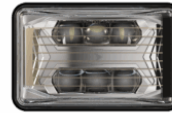

Part Number
0562031
12-24V DOT/ECE LED
RHT Asymmetric Low
Beam Headlight with
Chrome Bezel

Part Number
0562041
12-24V DOT/ECE LED
RHT Asymmetric Low
Beam Heated
Headlight with Black
Bezel

Part Number
0562051
12-24V DOT/ECE LED
RHT Asymmetric Low
Beam Heated
Headlight with Chrome
Bezel