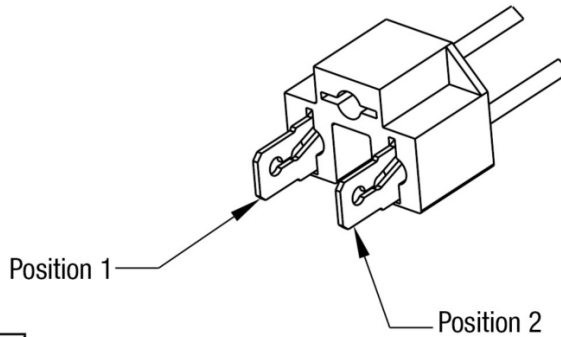

Model 8800 EVO-X Headlight

PRODUCT DIMENSIONS

PIN	WIRE
1 - Positive	Red
2 - Ground	Black

PIN	FUNCTION
PIN 1	
PIN 2	
PIN 3	
PIN 4	Ground
PIN 5	High Beam
PIN 6	

Print date: 2026-05-01

© 2026 J.W. Speaker Corporation • Germantown, WI U.S.A.
www.jwspeaker.com • speaker@jwspeaker.com • 262.251.6660