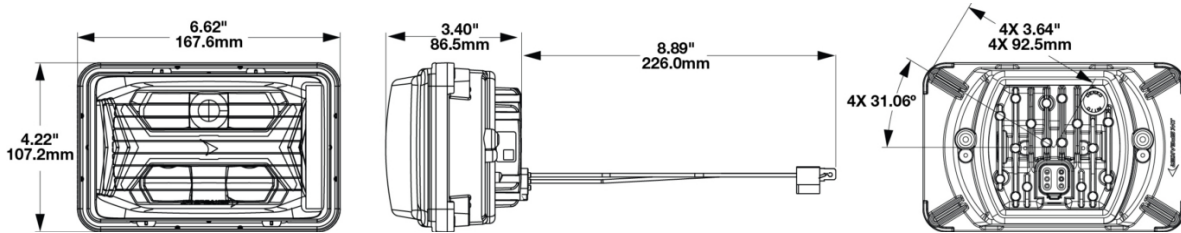

Model 8800 EVO-X Headlight

PRODUCT INFORMATION

Description	12-24V DOT LED High Beam Heated Headlight with Chrome Bezel
Height	107.19 mm / 4.22 in
Width	167.64 mm / 6.6 in
Depth	86.57 mm / 3.41 in
Shape	Rectangular
Outer Lens Material	Hardcoated Polycarbonate
Outer Lens Color	Clear
Housing Material	Polycarbonate
Housing Color	Black
Bezel Color	Black
Retrofits	1A1 and 2A1 (4" x 6") Sealed Beams
Minimum Operating Temperature	-40 °C / -40 °F
Maximum Operating Temperature	65 °C / 149 °F
Connector or Wiring	Integrated 6-pin Deutsch to H4 (AMP #172615-2), 10" length
Mating Connector	H4 AMP #172615-2

PRODUCT DIMENSIONS

PIN	WIRE
1 - Positive	Red
2 - Ground	Black

PIN	FUNCTION
PIN 1	
PIN 2	
PIN 3	
PIN 4	Ground
PIN 5	High Beam
PIN 6	

Print date: 2026-04-17

© 2026 J.W. Speaker Corporation • Germantown, WI U.S.A.
 www.jwspeaker.com • speaker@jwspeaker.com • 262.251.6660