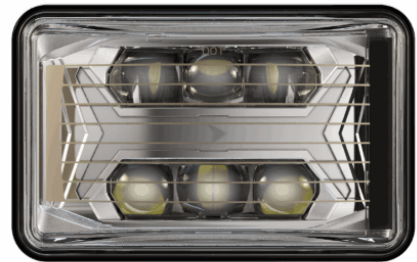

Model 8800 EVO-X Headlight

PRODUCT INFORMATION

Description	12-24V DOT LED High Beam Heated Headlight with Chrome Bezel
Height	107.19 mm / 4.22 in
Width	167.64 mm / 6.6 in
Depth	86.57 mm / 3.41 in
Shape	Rectangular
Outer Lens Material	Hardcoated Polycarbonate
Outer Lens Color	Clear
Housing Material	Polycarbonate
Housing Color	Black
Bezel Color	Black
Retrofits	1A1 and 2A1 (4" x 6") Sealed Beams
Minimum Operating Temperature	-40 °C / -40 °F
Maximum Operating Temperature	65 °C / 149 °F
Connector or Wiring	Integrated 6-pin Deutsch to H4 (AMP #172615-2), 10" length
Mating Connector	H4 AMP #172615-2

PRODUCT DIMENSIONS

PIN	WIRE
1 - Positive	Red
2 - Ground	Black

PIN	FUNCTION
PIN 1	
PIN 2	
PIN 3	
PIN 4	Ground
PIN 5	High Beam
PIN 6	

Print date: 2026-05-01

© 2026 J.W. Speaker Corporation • Germantown, WI U.S.A.
 www.jwspeaker.com • speaker@jwspeaker.com • 262.251.6660