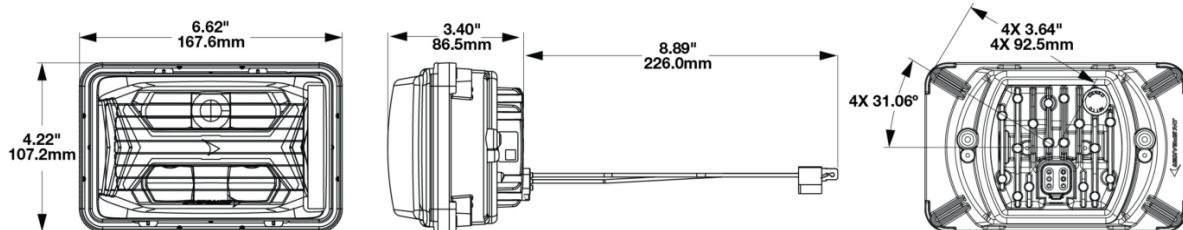

Model 8800 EVO-X Headlight

PRODUCT INFORMATION

Description	12-24V DOT LED High Beam Heated Headlight with Chrome Bezel
Height	107.19 mm / 4.22 in
Width	167.64 mm / 6.6 in
Depth	86.57 mm / 3.41 in
Shape	Rectangular
Outer Lens Material	Hardcoated Polycarbonate
Outer Lens Color	Clear
Housing Material	Polycarbonate
Housing Color	Black
Bezel Color	Black
Retrofits	1A1 and 2A1 (4" x 6") Sealed Beams
Minimum Operating Temperature	-40 °C / -40 °F
Maximum Operating Temperature	65 °C / 149 °F
Connector or Wiring	Integrated 6-pin Deutsch to H4 (AMP #172615-2), 10" length
Mating Connector	H4 AMP #172615-2

PRODUCT DIMENSIONS

PIN	WIRE
1 - Positive	Red
2 - Ground	Black

PIN	FUNCTION
PIN 1	
PIN 2	
PIN 3	
PIN 4	Ground
PIN 5	High Beam
PIN 6	

Print date: 2026-06-04

© 2026 J.W. Speaker Corporation • Germantown, WI U.S.A.
 www.jwspeaker.com • speaker@jwspeaker.com • 262.251.6660