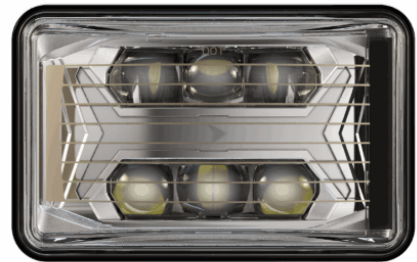

Model 8800 EVO-X Headlight

PRODUCT INFORMATION

Description	12-24V DOT LED High Beam Heated Headlight with Chrome Bezel
Height	107.19 mm / 4.22 in
Width	167.64 mm / 6.6 in
Depth	86.57 mm / 3.41 in
Shape	Rectangular
Outer Lens Material	Hardcoated Polycarbonate
Outer Lens Color	Clear
Housing Material	Polycarbonate
Housing Color	Black
Bezel Color	Black
Retrofits	1A1 and 2A1 (4" x 6") Sealed Beams
Minimum Operating Temperature	-40 °C / -40 °F
Maximum Operating Temperature	65 °C / 149 °F
Connector or Wiring	Integrated 6-pin Deutsch to H4 (AMP #172615-2), 10" length
Mating Connector	H4 AMP #172615-2

PRODUCT DIMENSIONS

PIN	WIRE
1 - Positive	Red
2 - Ground	Black

PIN	FUNCTION
PIN 1	
PIN 2	
PIN 3	
PIN 4	Ground
PIN 5	High Beam
PIN 6	

Print date: 2026-04-17

© 2026 J.W. Speaker Corporation • Germantown, WI U.S.A.
 www.jwspeaker.com • speaker@jwspeaker.com • 262.251.6660