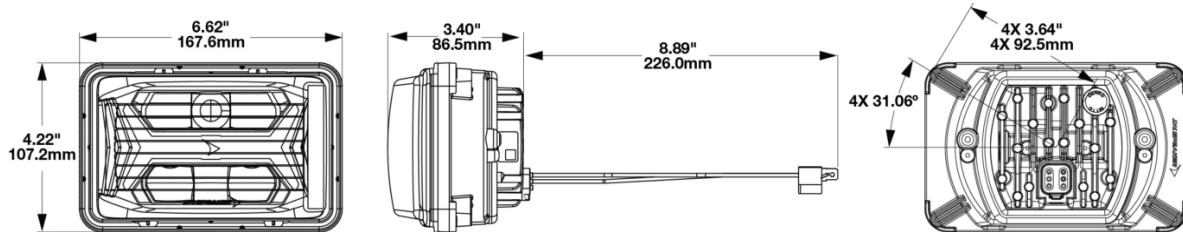

Model 8800 EVO-X Headlight

PRODUCT INFORMATION

Description	12-24V DOT LED High Beam Heated Headlight with Chrome Bezel
Height	107.19 mm / 4.22 in
Width	167.64 mm / 6.6 in
Depth	86.57 mm / 3.41 in
Shape	Rectangular
Outer Lens Material	Hardcoated Polycarbonate
Outer Lens Color	Clear
Housing Material	Polycarbonate
Housing Color	Black
Bezel Color	Black
Retrofits	1A1 and 2A1 (4" x 6") Sealed Beams
Minimum Operating Temperature	-40 °C / -40 °F
Maximum Operating Temperature	65 °C / 149 °F
Connector or Wiring	Integrated 6-pin Deutsch to H4 (AMP #172615-2), 10" length
Mating Connector	H4 AMP #172615-2

PRODUCT DIMENSIONS

PIN	WIRE
1 - Positive	Red
2 - Ground	Black

PIN	FUNCTION
PIN 1	
PIN 2	
PIN 3	
PIN 4	Ground
PIN 5	High Beam
PIN 6	

Print date: 2026-05-01

© 2026 J.W. Speaker Corporation • Germantown, WI U.S.A.
 www.jwspeaker.com • speaker@jwspeaker.com • 262.251.6660