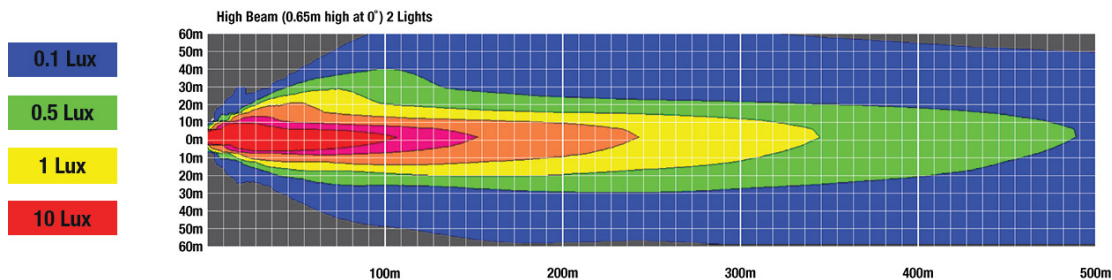

ECE Reg 10	ECE Reg 149 - HR
FMVSS 108 s10.1 (Table XVIII)	IEC IP67
IEC IP69K	SAE J1383

PHOTOMETRIC SPECIFICATIONS

Raw Lumen Output	3,425
Effective Lumen Output	1,390
Candela Output	66,000
Nominal LED Color Temperature	5700 K
Beam Pattern(s)	Forward Lighting - High Beam (DOT)