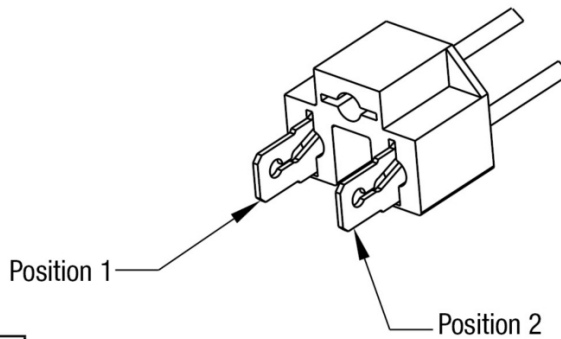

Model 8800 EVO-X Headlight

PRODUCT INFORMATION

Description	12-24V DOT LED High Beam Heated Headlight with Chrome Bezel
Height	107.19 mm / 4.22 in
Width	167.64 mm / 6.6 in
Depth	86.57 mm / 3.41 in
Shape	Rectangular
Outer Lens Material	Hardcoated Polycarbonate
Outer Lens Color	Clear
Housing Material	Polycarbonate
Housing Color	Black
Bezel Color	Black
Retrofits	1A1 and 2A1 (4" x 6") Sealed Beams
Minimum Operating Temperature	-40 °C / -40 °F
Maximum Operating Temperature	65 °C / 149 °F
Connector or Wiring	Integrated 6-pin Deutsch to H4 (AMP #172615-2), 10" length
Mating Connector	H4 AMP #172615-2

PRODUCT DIMENSIONS

PIN	WIRE
1 - Positive	Red
2 - Ground	Black

PIN	FUNCTION
PIN 1	
PIN 2	
PIN 3	
PIN 4	Ground
PIN 5	High Beam
PIN 6	

Print date: 2026-06-04

© 2026 J.W. Speaker Corporation • Germantown, WI U.S.A.
 www.jwspeaker.com • speaker@jwspeaker.com • 262.251.6660