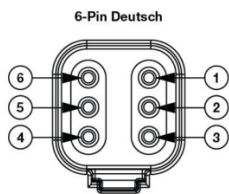

Model 8800 EVO-X Headlight

PRODUCT INFORMATION

Description	12-24V DOT LED High Beam Heated Headlight with Chrome Bezel
Height	107.19 mm / 4.22 in
Width	167.64 mm / 6.6 in
Depth	86.57 mm / 3.41 in
Shape	Rectangular
Outer Lens Material	Hardcoated Polycarbonate
Outer Lens Color	Clear
Housing Material	Polycarbonate
Housing Color	Black
Bezel Color	Black
Retrofits	1A1 and 2A1 (4" x 6") Sealed Beams
Minimum Operating Temperature	-40 °C / -40 °F
Maximum Operating Temperature	65 °C / 149 °F
Connector or Wiring	Integrated 6-pin Deutsch to H4 (AMP #172615-2), 10" length
Mating Connector	H4 AMP #172615-2

PRODUCT DIMENSIONS

PIN	WIRE
1 - Positive	Red
2 - Ground	Black

PIN	FUNCTION
PIN 1	
PIN 2	
PIN 3	
PIN 4	Ground
PIN 5	High Beam
PIN 6	

Print date: 2026-05-01

© 2026 J.W. Speaker Corporation • Germantown, WI U.S.A.
 www.jwspeaker.com • speaker@jwspeaker.com • 262.251.6660