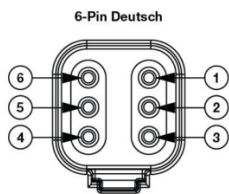

Model 8800 EVO-X Headlight

PRODUCT INFORMATION

Description	12-24V DOT LED High Beam Heated Headlight with Chrome Bezel
Height	107.19 mm / 4.22 in
Width	167.64 mm / 6.6 in
Depth	86.57 mm / 3.41 in
Shape	Rectangular
Outer Lens Material	Hardcoated Polycarbonate
Outer Lens Color	Clear
Housing Material	Polycarbonate
Housing Color	Black
Bezel Color	Black
Retrofits	1A1 and 2A1 (4" x 6") Sealed Beams
Minimum Operating Temperature	-40 °C / -40 °F
Maximum Operating Temperature	65 °C / 149 °F
Connector or Wiring	Integrated 6-pin Deutsch to H4 (AMP #172615-2), 10" length
Mating Connector	H4 AMP #172615-2

PRODUCT DIMENSIONS

PIN	WIRE
1 - Positive	Red
2 - Ground	Black

PIN	FUNCTION
PIN 1	
PIN 2	
PIN 3	
PIN 4	Ground
PIN 5	High Beam
PIN 6	

Print date: 2026-06-04

© 2026 J.W. Speaker Corporation • Germantown, WI U.S.A.
 www.jwspeaker.com • speaker@jwspeaker.com • 262.251.6660