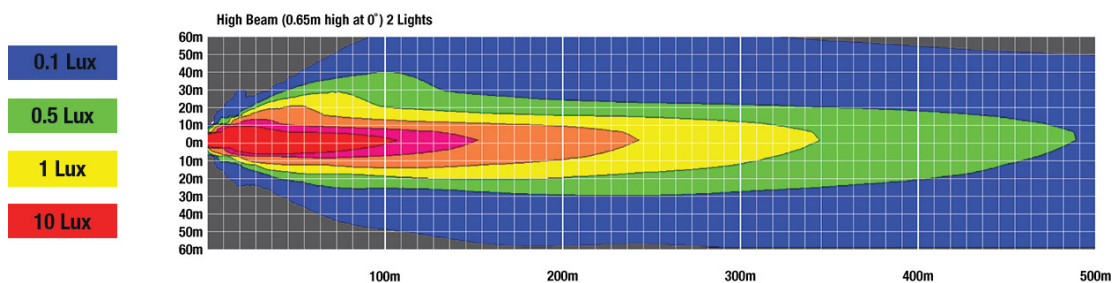

ECE Reg 10	ECE Reg 149 - HR
FMVSS 108 s10.1 (Table XVIII)	IEC IP67
IEC IP69K	SAE J1383

PHOTOMETRIC SPECIFICATIONS

Raw Lumen Output	3,425
Effective Lumen Output	1,390
Candela Output	66,000
Nominal LED Color Temperature	5700 K
Beam Pattern(s)	Forward Lighting - High Beam (DOT)