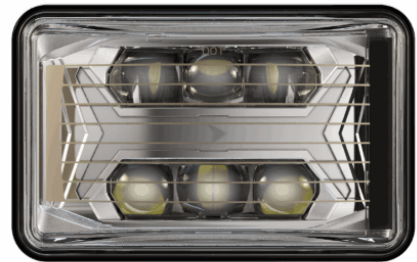

Model 8800 EVO-X Headlight

PRODUCT INFORMATION

Description	12-24V DOT LED High Beam Heated Headlight with Chrome Bezel
Height	107.19 mm / 4.22 in
Width	167.64 mm / 6.6 in
Depth	86.57 mm / 3.41 in
Shape	Rectangular
Outer Lens Material	Hardcoated Polycarbonate
Outer Lens Color	Clear
Housing Material	Polycarbonate
Housing Color	Black
Bezel Color	Black
Retrofits	1A1 and 2A1 (4" x 6") Sealed Beams
Minimum Operating Temperature	-40 °C / -40 °F
Maximum Operating Temperature	65 °C / 149 °F
Connector or Wiring	Integrated 6-pin Deutsch to H4 (AMP #172615-2), 10" length
Mating Connector	H4 AMP #172615-2

PRODUCT DIMENSIONS

PIN	WIRE
1 - Positive	Red
2 - Ground	Black

PIN	FUNCTION
PIN 1	
PIN 2	
PIN 3	
PIN 4	Ground
PIN 5	High Beam
PIN 6	

Print date: 2026-06-04

© 2026 J.W. Speaker Corporation • Germantown, WI U.S.A.
 www.jwspeaker.com • speaker@jwspeaker.com • 262.251.6660