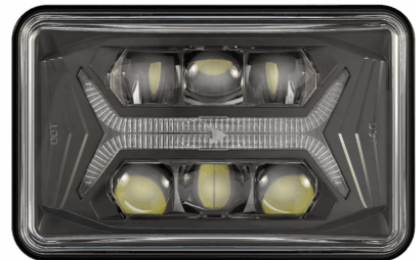

# Model 8800 EVO-X Headlight

## PRODUCT INFORMATION

<b>Description</b>	12-24V ECE LED LHT High and Low Beam Headlight with Front Position with Black Bezel
<b>Height</b>	107.19 mm / 4.22 in
<b>Width</b>	167.64 mm / 6.6 in
<b>Depth</b>	86.57 mm / 3.41 in
<b>Shape</b>	Rectangular
<b>Outer Lens Material</b>	Hardcoated Polycarbonate
<b>Outer Lens Color</b>	Clear
<b>Housing Material</b>	Polycarbonate
<b>Housing Color</b>	Black
<b>Bezel Color</b>	Black
<b>Retrofits</b>	1A1 and 2A1 (4" x 6") Sealed Beams
<b>Minimum Operating Temperature</b>	-40 °C / -40 °F
<b>Maximum Operating Temperature</b>	65 °C / 149 °F
<b>Connector or Wiring</b>	Integrated 6-pin Deutsch to H4 (AMP #172615-2), 10" length
<b>Mating Connector</b>	H4 AMP #172615-2