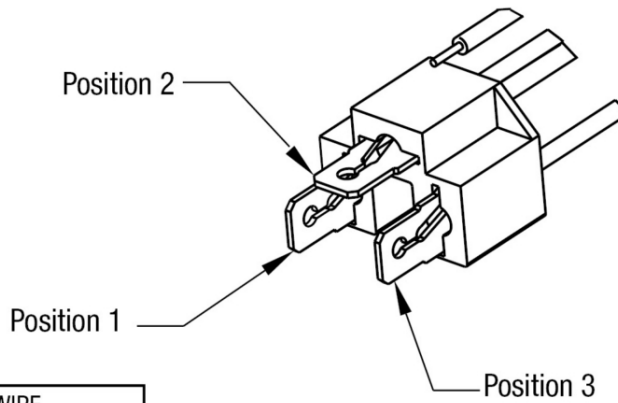

Model 8800 EVO-X Headlight

PRODUCT DIMENSIONS

PIN	WIRE
1 - Ground	Black
2 - Low Beam	Yellow
3 - High Beam	White

PIN	FUNCTION
PIN 1	Ground
PIN 2	Low Beam
PIN 3	High Beam
PIN 4	Front Position
PIN 5	-
PIN 6	-

Print date: 2026-04-17

© 2026 J.W. Speaker Corporation • Germantown, WI U.S.A.
www.jwspeaker.com • speaker@jwspeaker.com • 262.251.6660