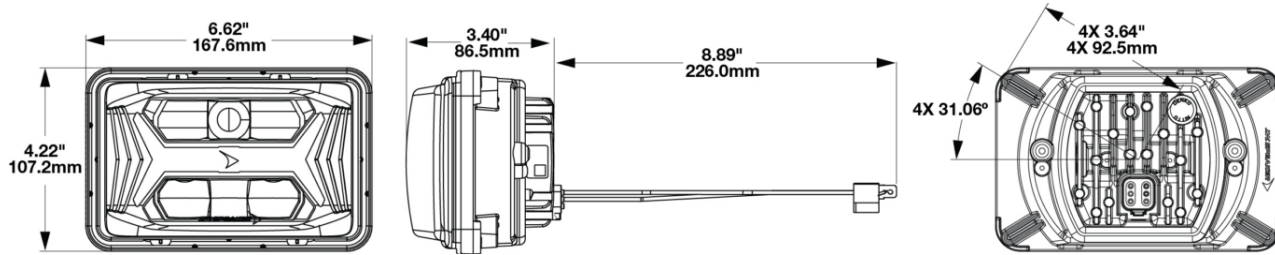

Model 8800 EVO-X Headlight

PRODUCT DIMENSIONS

PIN	WIRE
1 - Ground	Black
2 - Low Beam	Yellow
3 - High Beam	White

PIN	FUNCTION
PIN 1	Ground
PIN 2	Low Beam
PIN 3	High Beam
PIN 4	Front Position
PIN 5	-
PIN 6	-

Print date: 2026-04-17

© 2026 J.W. Speaker Corporation • Germantown, WI U.S.A.
www.jwspeaker.com • speaker@jwspeaker.com • 262.251.6660