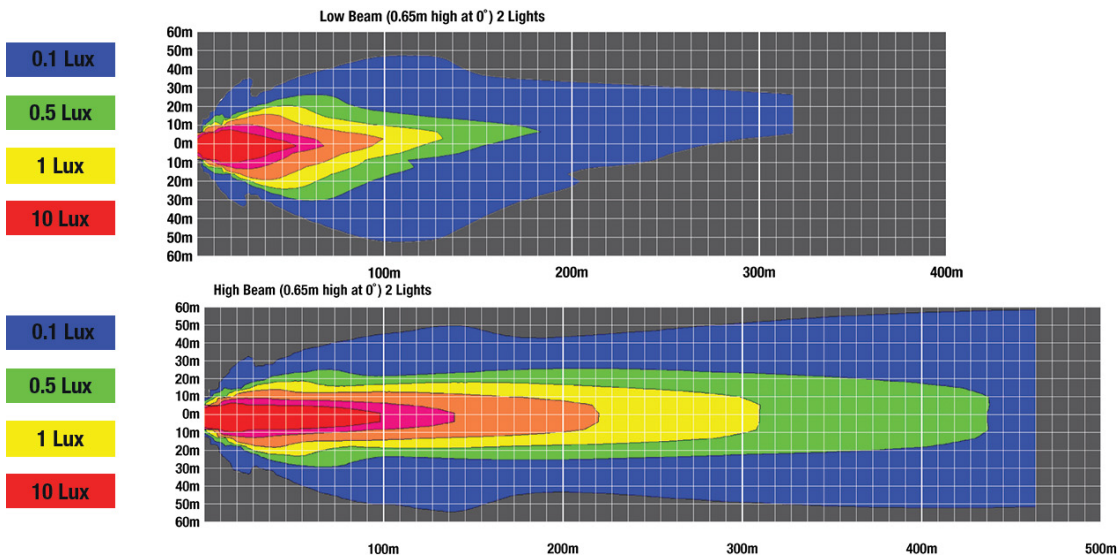

## PHOTOMETRIC SPECIFICATIONS

<b>Raw Lumen Output</b>	3,740 (High beam), 2,330 (Low Beam)
<b>Effective Lumen Output</b>	1,420 (High Beam), 740 (Low beam)
<b>Candela Output</b>	60,000
<b>Nominal LED Color Temperature</b>	5700 K
<b>Beam Pattern(s)</b>	Forward Lighting - High Beam (ECE) Forward Lighting - Low Beam (ECE Left Hand) Signalization - Front Position