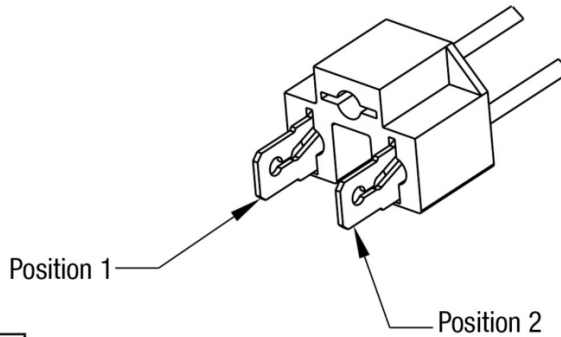

Model 8800 EVO-X Headlight

PRODUCT DIMENSIONS

PIN	WIRE
1 - Positive	Red
2 - Ground	Black

PIN	FUNCTION
PIN 1	
PIN 2	
PIN 3	
PIN 4	Ground
PIN 5	High Beam
PIN 6	

Print date: 2026-04-17

© 2026 J.W. Speaker Corporation • Germantown, WI U.S.A.
www.jwspeaker.com • speaker@jwspeaker.com • 262.251.6660