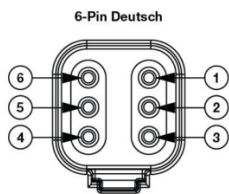

Model 8800 EVO-X Headlight

PRODUCT INFORMATION

Description	12-24V DOT LED High Beam Heated Headlight with Black Bezel
Height	107.19 mm / 4.22 in
Width	167.64 mm / 6.6 in
Depth	86.57 mm / 3.41 in
Shape	Rectangular
Outer Lens Material	Hardcoated Polycarbonate
Outer Lens Color	Clear
Housing Material	Polycarbonate
Housing Color	Black
Bezel Color	Black
Retrofits	1A1 and 2A1 (4" x 6") Sealed Beams
Minimum Operating Temperature	-40 °C / -40 °F
Maximum Operating Temperature	65 °C / 149 °F
Connector or Wiring	Integrated 6-pin Deutsch to H4 (AMP #172615-2), 10" length
Mating Connector	H4 AMP #172615-2

PRODUCT DIMENSIONS

PIN	WIRE
1 - Positive	Red
2 - Ground	Black

PIN	FUNCTION
PIN 1	
PIN 2	
PIN 3	
PIN 4	Ground
PIN 5	High Beam
PIN 6	

Print date: 2026-07-03

© 2026 J.W. Speaker Corporation • Germantown, WI U.S.A.
 www.jwspeaker.com • speaker@jwspeaker.com • 262.251.6660