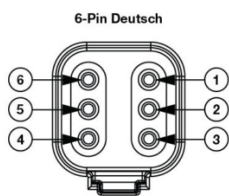

PIN	FUNCTION
PIN 1	
PIN 2	
PIN 3	
PIN 4	Ground
PIN 5	High Beam
PIN 6	

Print date: 2026-05-01

© 2026 J.W. Speaker Corporation • Germantown, WI U.S.A.
www.jwspeaker.com • speaker@jwspeaker.com • 262.251.6660