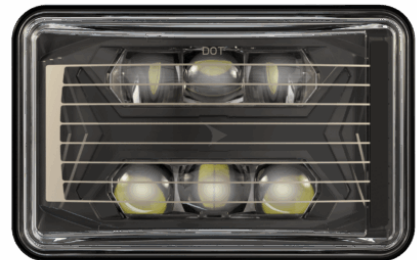

# Model 8800 EVO-X Headlight

## PRODUCT INFORMATION

<b>Description</b>	12-24V DOT LED High Beam Heated Headlight with Black Bezel
<b>Height</b>	107.19 mm / 4.22 in
<b>Width</b>	167.64 mm / 6.6 in
<b>Depth</b>	86.57 mm / 3.41 in
<b>Shape</b>	Rectangular
<b>Outer Lens Material</b>	Hardcoated Polycarbonate
<b>Outer Lens Color</b>	Clear
<b>Housing Material</b>	Polycarbonate
<b>Housing Color</b>	Black
<b>Bezel Color</b>	Black
<b>Retrofits</b>	1A1 and 2A1 (4" x 6") Sealed Beams
<b>Minimum Operating Temperature</b>	-40 °C / -40 °F
<b>Maximum Operating Temperature</b>	65 °C / 149 °F
<b>Connector or Wiring</b>	Integrated 6-pin Deutsch to H4 (AMP #172615-2), 10" length
<b>Mating Connector</b>	H4 AMP #172615-2