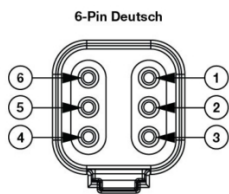

PIN	FUNCTION
PIN 1	
PIN 2	
PIN 3	
PIN 4	Ground
PIN 5	High Beam
PIN 6	

Print date: 2026-04-17

© 2026 J.W. Speaker Corporation • Germantown, WI U.S.A.
www.jwspeaker.com • speaker@jwspeaker.com • 262.251.6660