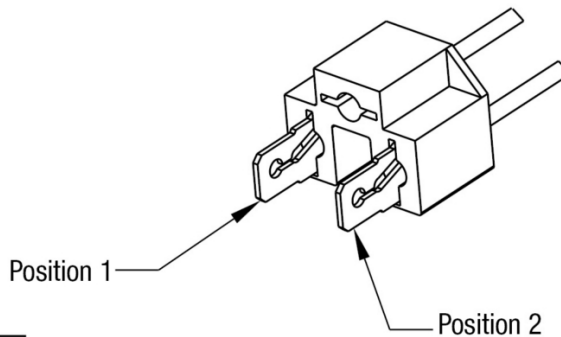

Model 8800 EVO-X Headlight

PRODUCT DIMENSIONS

PIN	WIRE
1 - Positive	Red
2 - Ground	Black

PIN	FUNCTION
PIN 1	
PIN 2	
PIN 3	
PIN 4	Ground
PIN 5	High Beam
PIN 6	

Print date: 2026-05-01

© 2026 J.W. Speaker Corporation • Germantown, WI U.S.A.
www.jwspeaker.com • speaker@jwspeaker.com • 262.251.6660