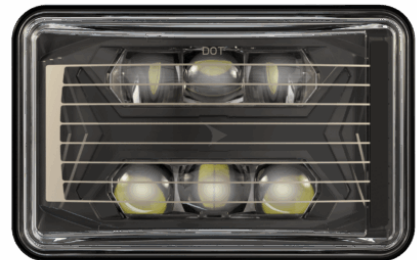

Model 8800 EVO-X Headlight

PRODUCT INFORMATION

Description	12-24V DOT LED High Beam Heated Headlight with Black Bezel
Height	107.19 mm / 4.22 in
Width	167.64 mm / 6.6 in
Depth	86.57 mm / 3.41 in
Shape	Rectangular
Outer Lens Material	Hardcoated Polycarbonate
Outer Lens Color	Clear
Housing Material	Polycarbonate
Housing Color	Black
Bezel Color	Black
Retrofits	1A1 and 2A1 (4" x 6") Sealed Beams
Minimum Operating Temperature	-40 °C / -40 °F
Maximum Operating Temperature	65 °C / 149 °F
Connector or Wiring	Integrated 6-pin Deutsch to H4 (AMP #172615-2), 10" length
Mating Connector	H4 AMP #172615-2

PRODUCT DIMENSIONS

PIN	WIRE
1 - Positive	Red
2 - Ground	Black

PIN	FUNCTION
PIN 1	
PIN 2	
PIN 3	
PIN 4	Ground
PIN 5	High Beam
PIN 6	

Print date: 2026-06-04

© 2026 J.W. Speaker Corporation • Germantown, WI U.S.A.
 www.jwspeaker.com • speaker@jwspeaker.com • 262.251.6660

ECE Reg 10	ECE Reg 149 - HR
FMVSS 108 s10.1 (Table XVIII)	IEC IP67
IEC IP69K	SAE J1383

PHOTOMETRIC SPECIFICATIONS

Raw Lumen Output	3,425
Effective Lumen Output	1,390
Candela Output	66,000
Nominal LED Color Temperature	5700 K
Beam Pattern(s)	Forward Lighting - High Beam (DOT)