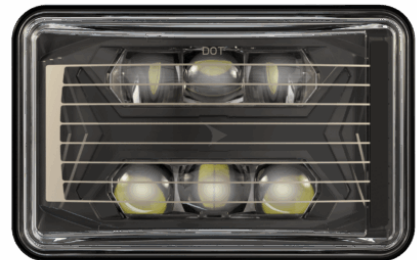

Model 8800 EVO-X Headlight

PRODUCT INFORMATION

Description	12-24V DOT LED High Beam Heated Headlight with Black Bezel
Height	107.19 mm / 4.22 in
Width	167.64 mm / 6.6 in
Depth	86.57 mm / 3.41 in
Shape	Rectangular
Outer Lens Material	Hardcoated Polycarbonate
Outer Lens Color	Clear
Housing Material	Polycarbonate
Housing Color	Black
Bezel Color	Black
Retrofits	1A1 and 2A1 (4" x 6") Sealed Beams
Minimum Operating Temperature	-40 °C / -40 °F
Maximum Operating Temperature	65 °C / 149 °F
Connector or Wiring	Integrated 6-pin Deutsch to H4 (AMP #172615-2), 10" length
Mating Connector	H4 AMP #172615-2

PRODUCT DIMENSIONS

PIN	WIRE
1 - Positive	Red
2 - Ground	Black

PIN	FUNCTION
PIN 1	
PIN 2	
PIN 3	
PIN 4	Ground
PIN 5	High Beam
PIN 6	

Print date: 2026-07-03

© 2026 J.W. Speaker Corporation • Germantown, WI U.S.A.
 www.jwspeaker.com • speaker@jwspeaker.com • 262.251.6660

ECE Reg 10	ECE Reg 149 - HR
FMVSS 108 s10.1 (Table XVIII)	IEC IP67
IEC IP69K	SAE J1383

PHOTOMETRIC SPECIFICATIONS

Raw Lumen Output	3,425
Effective Lumen Output	1,390
Candela Output	66,000
Nominal LED Color Temperature	5700 K
Beam Pattern(s)	Forward Lighting - High Beam (DOT)