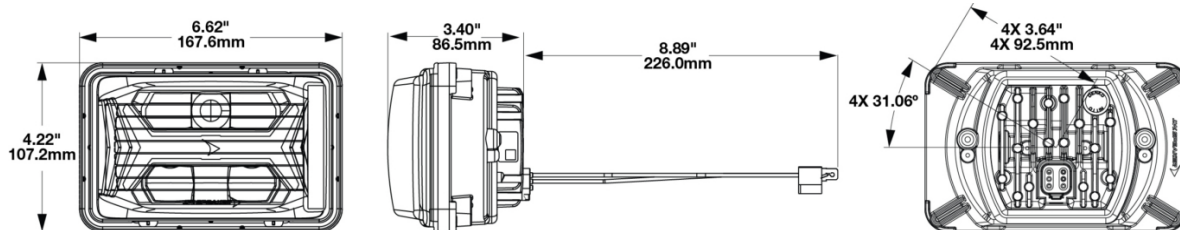

Model 8800 EVO-X Headlight

PRODUCT DIMENSIONS

PIN	WIRE
1 - Positive	Red
2 - Ground	Black

PIN	FUNCTION
PIN 1	
PIN 2	
PIN 3	
PIN 4	Ground
PIN 5	High Beam
PIN 6	

Print date: 2026-05-01

© 2026 J.W. Speaker Corporation • Germantown, WI U.S.A.
www.jwspeaker.com • speaker@jwspeaker.com • 262.251.6660