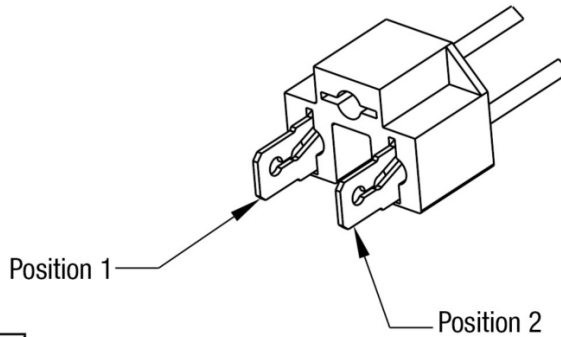

Model 8800 EVO-X Headlight

PRODUCT DIMENSIONS

PIN	WIRE
1 - Positive	Red
2 - Ground	Black

PIN	FUNCTION
PIN 1	
PIN 2	
PIN 3	
PIN 4	Ground
PIN 5	High Beam
PIN 6	

Print date: 2026-07-03

© 2026 J.W. Speaker Corporation • Germantown, WI U.S.A.
www.jwspeaker.com • speaker@jwspeaker.com • 262.251.6660