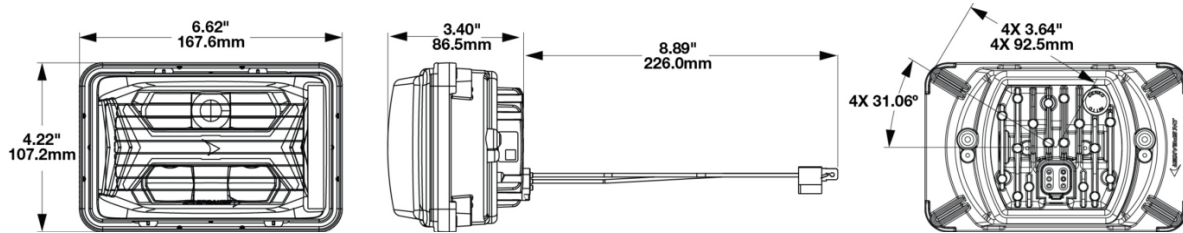

Model 8800 EVO-X Headlight

PRODUCT DIMENSIONS

PIN	WIRE
1 - Positive	Red
2 - Ground	Black

PIN	FUNCTION
PIN 1	
PIN 2	
PIN 3	
PIN 4	Ground
PIN 5	High Beam
PIN 6	

Print date: 2026-04-17

© 2026 J.W. Speaker Corporation • Germantown, WI U.S.A.
www.jwspeaker.com • speaker@jwspeaker.com • 262.251.6660