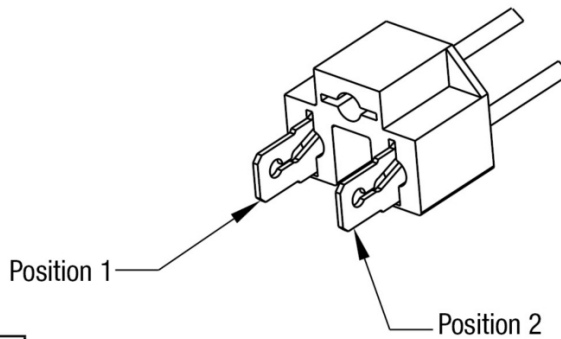

Model 8800 EVO-X Headlight

PRODUCT INFORMATION

Description	12-24V DOT LED High Beam Heated Headlight with Black Bezel
Height	107.19 mm / 4.22 in
Width	167.64 mm / 6.6 in
Depth	86.57 mm / 3.41 in
Shape	Rectangular
Outer Lens Material	Hardcoated Polycarbonate
Outer Lens Color	Clear
Housing Material	Polycarbonate
Housing Color	Black
Bezel Color	Black
Retrofits	1A1 and 2A1 (4" x 6") Sealed Beams
Minimum Operating Temperature	-40 °C / -40 °F
Maximum Operating Temperature	65 °C / 149 °F
Connector or Wiring	Integrated 6-pin Deutsch to H4 (AMP #172615-2), 10" length
Mating Connector	H4 AMP #172615-2

PRODUCT DIMENSIONS

PIN	WIRE
1 - Positive	Red
2 - Ground	Black

PIN	FUNCTION
PIN 1	
PIN 2	
PIN 3	
PIN 4	Ground
PIN 5	High Beam
PIN 6	

Print date: 2026-06-04

© 2026 J.W. Speaker Corporation • Germantown, WI U.S.A.
 www.jwspeaker.com • speaker@jwspeaker.com • 262.251.6660