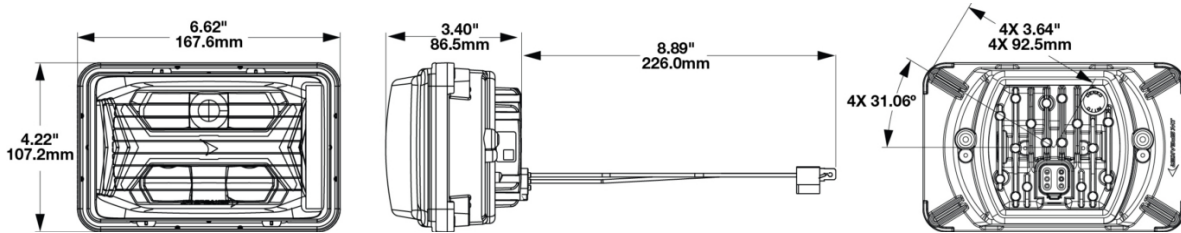

Model 8800 EVO-X Headlight

PRODUCT INFORMATION

Description	12-24V DOT LED High Beam Heated Headlight with Black Bezel
Height	107.19 mm / 4.22 in
Width	167.64 mm / 6.6 in
Depth	86.57 mm / 3.41 in
Shape	Rectangular
Outer Lens Material	Hardcoated Polycarbonate
Outer Lens Color	Clear
Housing Material	Polycarbonate
Housing Color	Black
Bezel Color	Black
Retrofits	1A1 and 2A1 (4" x 6") Sealed Beams
Minimum Operating Temperature	-40 °C / -40 °F
Maximum Operating Temperature	65 °C / 149 °F
Connector or Wiring	Integrated 6-pin Deutsch to H4 (AMP #172615-2), 10" length
Mating Connector	H4 AMP #172615-2

PRODUCT DIMENSIONS

PIN	WIRE
1 - Positive	Red
2 - Ground	Black

PIN	FUNCTION
PIN 1	
PIN 2	
PIN 3	
PIN 4	Ground
PIN 5	High Beam
PIN 6	

Print date: 2026-07-03

© 2026 J.W. Speaker Corporation • Germantown, WI U.S.A.
 www.jwspeaker.com • speaker@jwspeaker.com • 262.251.6660