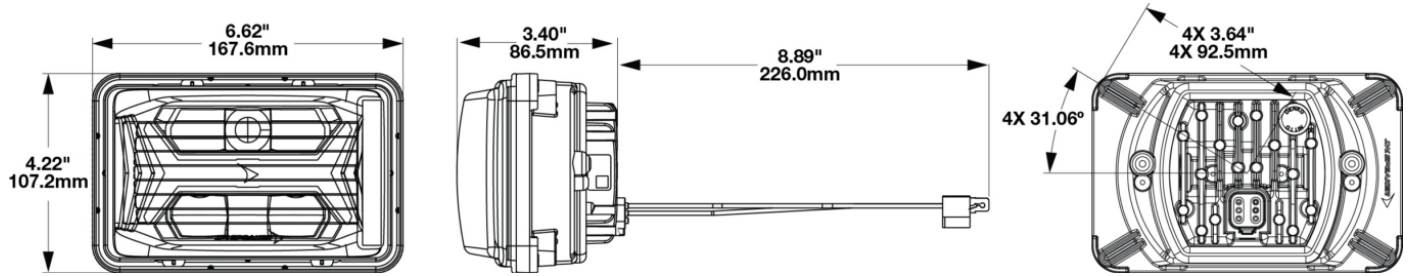

Model 8800 EVO-X Headlight

PRODUCT DIMENSIONS

PIN	FUNCTION
PIN 1	Front Position
PIN 2	Daytime Running Light
PIN 3	Direction Indicator*
PIN 4	Ground
PIN 5	Low Beam
PIN 6	High Beam

Note: Reference number on Deutsch Connector
*Direction Indicator (DI) is not DOT compliant

ELECTRICAL SPECIFICATIONS

Input Voltage	12-24V DC
Operating Voltage	9-32V DC
Current Draw	4.69A @ 12V DC (Low Beam) 2.39A @ 24V DC (Low Beam) 7.25A @ 12V DC (High Beam) 3.51A @ 24V DC (High Beam) 0.26A @ 12V DC (Front Position) 0.15A @ 24V DC (Front Position) 5.16A @ 12V DC (DRL) 2.53A @ 24V DC (DRL) 2.98A @ 12V DC (Direction Indicator) 1.53A @ 24V DC (Direction Indicator)

Print date: 2026-07-03

© 2026 J.W. Speaker Corporation • Germantown, WI U.S.A.
www.jwspeaker.com • speaker@jwspeaker.com • 262.251.6660