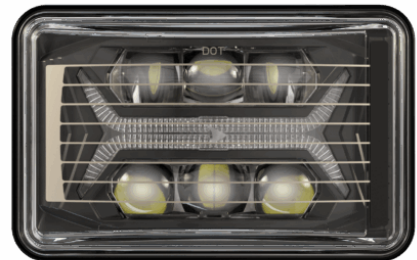

Model 8800 EVO-X Headlight

PRODUCT INFORMATION

Description	12-24V DOT/ECE LED RHT 5-in-1 Heated Headlight with Black Bezel
Height	107.19 mm / 4.22 in
Width	167.64 mm / 6.6 in
Depth	86.57 mm / 3.41 in
Shape	Rectangular
Outer Lens Material	Hardcoated Polycarbonate
Outer Lens Color	Clear
Housing Material	Polycarbonate
Housing Color	Black
Retrofits	1A1 and 2A1 (4" x 6") Sealed Beams
Minimum Operating Temperature	-40 °C / -40 °F
Maximum Operating Temperature	65 °C / 149 °F
Connector or Wiring	Integrated 6-pin Deutsch
Mating Connector	Deutsch DT06-6S

PIN	FUNCTION
PIN 1	Front Position
PIN 2	Daytime Running Light
PIN 3	Direction Indicator*
PIN 4	Ground
PIN 5	Low Beam
PIN 6	High Beam

Note: Reference number on Deutsch Connector
*Direction Indicator (DI) is not DOT compliant

PHOTOMETRIC SPECIFICATIONS

Raw Lumen Output	3,740 (High beam), 2,330 (Low Beam)
Effective Lumen Output	1,420 (High Beam), 740 (Low beam)
Candela Output	60,000
Nominal LED Color Temperature	5700 K
Beam Pattern(s)	Forward Lighting - Daytime Running Light Forward Lighting - High Beam (ECE) Forward Lighting - Low Beam (ECE Right Hand) Signalization - Front Position Signalization - Turn (Front)