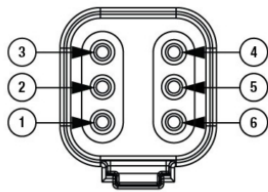

Model 8800 EVO-X Headlight

PRODUCT INFORMATION

Description	12-24V DOT/ECE LED RHT 5-in-1 Heated Headlight with Black Bezel
Height	107.19 mm / 4.22 in
Width	167.64 mm / 6.6 in
Depth	86.57 mm / 3.41 in
Shape	Rectangular
Outer Lens Material	Hardcoated Polycarbonate
Outer Lens Color	Clear
Housing Material	Polycarbonate
Housing Color	Black
Retrofits	1A1 and 2A1 (4" x 6") Sealed Beams
Minimum Operating Temperature	-40 °C / -40 °F
Maximum Operating Temperature	65 °C / 149 °F
Connector or Wiring	Integrated 6-pin Deutsch
Mating Connector	Deutsch DT06-6S

PIN	FUNCTION
PIN 1	Front Position
PIN 2	Daytime Running Light
PIN 3	Direction Indicator*
PIN 4	Ground
PIN 5	Low Beam
PIN 6	High Beam

Note: Reference number on Deutsch Connector
*Direction Indicator (DI) is not DOT compliant

ELECTRICAL SPECIFICATIONS

Input Voltage	12-24V DC
Operating Voltage	9-32V DC
Current Draw	4.69A @ 12V DC (Low Beam) 2.39A @ 24V DC (Low Beam) 7.25A @ 12V DC (High Beam) 3.51A @ 24V DC (High Beam) 0.26A @ 12V DC (Front Position) 0.15A @ 24V DC (Front Position) 5.16A @ 12V DC (DRL) 2.53A @ 24V DC (DRL) 2.98A @ 12V DC (Direction Indicator) 1.53A @ 24V DC (Direction Indicator)