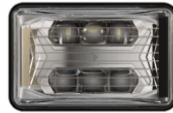

ACCESSORIES

Part Number
3272541
High Beam/Low Beam
and Front Position H4
Harness

Part Number
3272551
High Beam and Low
Beam H4 Harness

Part Number
3272681
5-in-1 Flying Lead
Harness

Print date: 2026-07-03

Part Number
0562031
12-24V DOT/ECE LED
RHT Asymmetric Low
Beam Headlight with
Chrome Bezel

Part Number
0562051
12-24V DOT/ECE LED
RHT Asymmetric Low
Beam Heated
Headlight with Chrome
Bezel

Part Number
0562061
12-24V DOT/ECE LED
High Beam Headlight
with Black Bezel