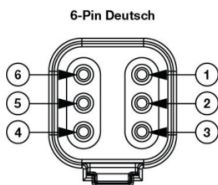

Model 8800 EVO-X Headlight

PRODUCT INFORMATION

Description	12-24V DOT/ECE LED RHT Asymmetric Low Beam Heated Headlight with Black Bezel
Height	107.19 mm / 4.22 in
Width	167.64 mm / 6.6 in
Depth	86.57 mm / 3.41 in
Shape	Rectangular
Outer Lens Material	Hardcoated Polycarbonate
Outer Lens Color	Clear
Housing Material	Polycarbonate
Housing Color	Black
Bezel Color	Black
Retrofits	1A1 and 2A1 (4" x 6") Sealed Beams
Minimum Operating Temperature	-40 °C / -40 °F
Maximum Operating Temperature	65 °C / 149 °F
Connector or Wiring	Integrated 6-pin Deutsch to H4 (AMP #172615-2), 10" length
Mating Connector	H4 AMP #172615-2

PRODUCT DIMENSIONS

PIN	WIRE
1 - Positive	Yellow
2 - Ground	Black

PIN	FUNCTION
PIN 1	
PIN 2	
PIN 3	
PIN 4	Ground
PIN 5	Low Beam
PIN 6	

Print date: 2026-04-17

© 2026 J.W. Speaker Corporation • Germantown, WI U.S.A.
 www.jwspeaker.com • speaker@jwspeaker.com • 262.251.6660