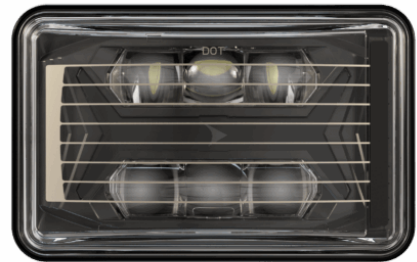

Model 8800 EVO-X Headlight

PRODUCT INFORMATION

Description	12-24V DOT/ECE LED RHT Asymmetric Low Beam Heated Headlight with Black Bezel
Height	107.19 mm / 4.22 in
Width	167.64 mm / 6.6 in
Depth	86.57 mm / 3.41 in
Shape	Rectangular
Outer Lens Material	Hardcoated Polycarbonate
Outer Lens Color	Clear
Housing Material	Polycarbonate
Housing Color	Black
Bezel Color	Black
Retrofits	1A1 and 2A1 (4" x 6") Sealed Beams
Minimum Operating Temperature	-40 °C / -40 °F
Maximum Operating Temperature	65 °C / 149 °F
Connector or Wiring	Integrated 6-pin Deutsch to H4 (AMP #172615-2), 10" length
Mating Connector	H4 AMP #172615-2

PRODUCT DIMENSIONS

PIN	WIRE
1 - Positive	Yellow
2 - Ground	Black

PIN	FUNCTION
PIN 1	
PIN 2	
PIN 3	
PIN 4	Ground
PIN 5	Low Beam
PIN 6	

Print date: 2026-06-04

© 2026 J.W. Speaker Corporation • Germantown, WI U.S.A.
 www.jwspeaker.com • speaker@jwspeaker.com • 262.251.6660

ECE Reg 10	ECE Reg 149 - C
FMVSS 108 s10.1 (Table XIX)	IEC IP67
IEC IP69K	SAE J1383

PHOTOMETRIC SPECIFICATIONS

Raw Lumen Output	3,600
Effective Lumen Output	1,090
Candela Output	21,400
Nominal LED Color Temperature	5700 K
Beam Pattern(s)	Forward Lighting - Low Beam (DOT)