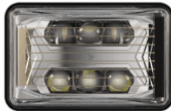

Part Number
0562031
12-24V DOT/ECE LED
RHT Asymmetric Low
Beam Headlight with
Chrome Bezel

Part Number
0562051
12-24V DOT/ECE LED
RHT Asymmetric Low
Beam Heated
Headlight with Chrome
Bezel

Part Number
0562061
12-24V DOT/ECE LED
High Beam Headlight
with Black Bezel

Part Number
0562071
12-24V DOT/ECE LED
High Beam Headlight
with Chrome Bezel

Part Number
0562081
12-24V DOT LED High
Beam Heated
Headlight with Black
Bezel

Part Number
0562091
12-24V DOT LED High
Beam Heated
Headlight with Chrome
Bezel