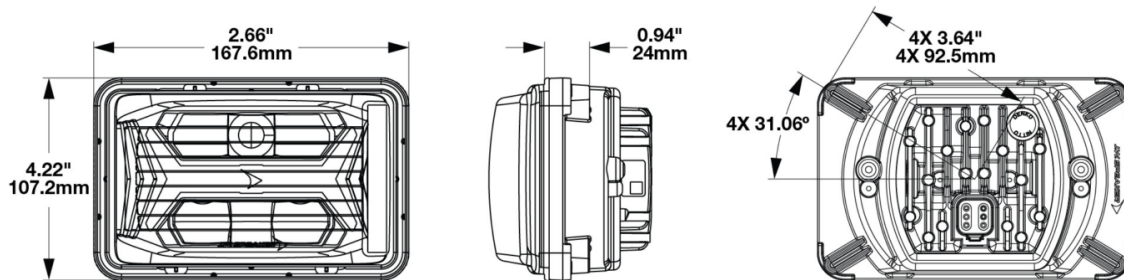

Model 8800 EVO-X Headlight

PRODUCT INFORMATION

Description	12-24V DOT/ECE LED RHT Asymmetric Low Beam Heated Headlight with Black Bezel
Height	107.19 mm / 4.22 in
Width	167.64 mm / 6.6 in
Depth	86.57 mm / 3.41 in
Shape	Rectangular
Outer Lens Material	Hardcoated Polycarbonate
Outer Lens Color	Clear
Housing Material	Polycarbonate
Housing Color	Black
Bezel Color	Black
Retrofits	1A1 and 2A1 (4" x 6") Sealed Beams
Minimum Operating Temperature	-40 °C / -40 °F
Maximum Operating Temperature	65 °C / 149 °F
Connector or Wiring	Integrated 6-pin Deutsch to H4 (AMP #172615-2), 10" length
Mating Connector	H4 AMP #172615-2

PRODUCT DIMENSIONS

PIN	WIRE
1 - Positive	Yellow
2 - Ground	Black

PIN	FUNCTION
PIN 1	
PIN 2	
PIN 3	
PIN 4	Ground
PIN 5	Low Beam
PIN 6	

Print date: 2026-04-17

© 2026 J.W. Speaker Corporation • Germantown, WI U.S.A.
 www.jwspeaker.com • speaker@jwspeaker.com • 262.251.6660

ECE Reg 10	ECE Reg 149 - C
FMVSS 108 s10.1 (Table XIX)	IEC IP67
IEC IP69K	SAE J1383

PHOTOMETRIC SPECIFICATIONS

Raw Lumen Output	3,600
Effective Lumen Output	1,090
Candela Output	21,400
Nominal LED Color Temperature	5700 K
Beam Pattern(s)	Forward Lighting - Low Beam (DOT)