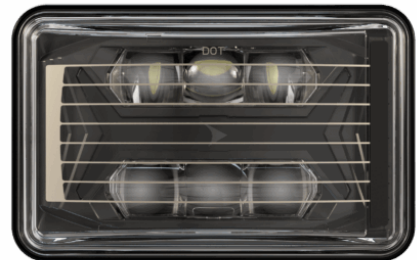

Model 8800 EVO-X Headlight

PRODUCT INFORMATION

Description	12-24V DOT/ECE LED RHT Asymmetric Low Beam Heated Headlight with Black Bezel
Height	107.19 mm / 4.22 in
Width	167.64 mm / 6.6 in
Depth	86.57 mm / 3.41 in
Shape	Rectangular
Outer Lens Material	Hardcoated Polycarbonate
Outer Lens Color	Clear
Housing Material	Polycarbonate
Housing Color	Black
Bezel Color	Black
Retrofits	1A1 and 2A1 (4" x 6") Sealed Beams
Minimum Operating Temperature	-40 °C / -40 °F
Maximum Operating Temperature	65 °C / 149 °F
Connector or Wiring	Integrated 6-pin Deutsch to H4 (AMP #172615-2), 10" length
Mating Connector	H4 AMP #172615-2

PRODUCT DIMENSIONS

PIN	WIRE
1 - Positive	Yellow
2 - Ground	Black

PIN	FUNCTION
PIN 1	
PIN 2	
PIN 3	
PIN 4	Ground
PIN 5	Low Beam
PIN 6	

Print date: 2026-07-03

© 2026 J.W. Speaker Corporation • Germantown, WI U.S.A.
 www.jwspeaker.com • speaker@jwspeaker.com • 262.251.6660

ECE Reg 10	ECE Reg 149 - C
FMVSS 108 s10.1 (Table XIX)	IEC IP67
IEC IP69K	SAE J1383

PHOTOMETRIC SPECIFICATIONS

Raw Lumen Output	3,600
Effective Lumen Output	1,090
Candela Output	21,400
Nominal LED Color Temperature	5700 K
Beam Pattern(s)	Forward Lighting - Low Beam (DOT)

Part Number
0562101
12-24V DOT/ECE LED
RHT 5-in-1 Headlight
with Black Bezel