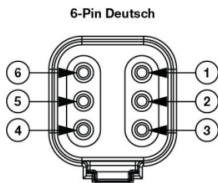

Model 8800 EVO-X Headlight

PRODUCT INFORMATION

Description	12-24V DOT/ECE LED RHT Asymmetric Low Beam Heated Headlight with Black Bezel
Height	107.19 mm / 4.22 in
Width	167.64 mm / 6.6 in
Depth	86.57 mm / 3.41 in
Shape	Rectangular
Outer Lens Material	Hardcoated Polycarbonate
Outer Lens Color	Clear
Housing Material	Polycarbonate
Housing Color	Black
Bezel Color	Black
Retrofits	1A1 and 2A1 (4" x 6") Sealed Beams
Minimum Operating Temperature	-40 °C / -40 °F
Maximum Operating Temperature	65 °C / 149 °F
Connector or Wiring	Integrated 6-pin Deutsch to H4 (AMP #172615-2), 10" length
Mating Connector	H4 AMP #172615-2

PRODUCT DIMENSIONS

PIN	WIRE
1 - Positive	Yellow
2 - Ground	Black

PIN	FUNCTION
PIN 1	
PIN 2	
PIN 3	
PIN 4	Ground
PIN 5	Low Beam
PIN 6	

Print date: 2026-07-03

© 2026 J.W. Speaker Corporation • Germantown, WI U.S.A.
 www.jwspeaker.com • speaker@jwspeaker.com • 262.251.6660