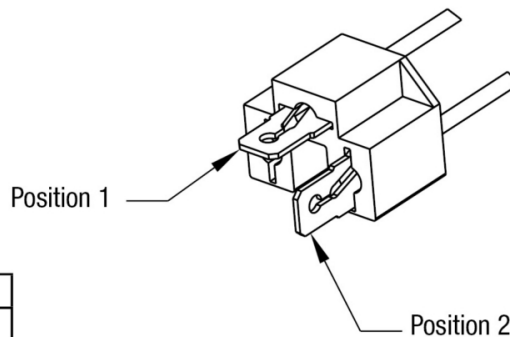

Model 8800 EVO-X Headlight

PRODUCT DIMENSIONS

PIN	WIRE
1 - Positive	Yellow
2 - Ground	Black

PIN	FUNCTION
PIN 1	
PIN 2	
PIN 3	
PIN 4	Ground
PIN 5	Low Beam
PIN 6	

Print date: 2026-05-01

© 2026 J.W. Speaker Corporation • Germantown, WI U.S.A.
www.jwspeaker.com • speaker@jwspeaker.com • 262.251.6660