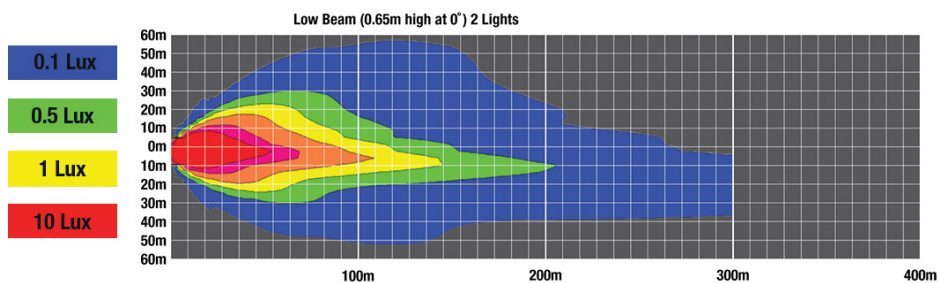

ECE Reg 10	ECE Reg 149 - C
FMVSS 108 s10.1 (Table XIX)	IEC IP67
IEC IP69K	SAE J1383

PHOTOMETRIC SPECIFICATIONS

Raw Lumen Output	3,600
Effective Lumen Output	1,090
Candela Output	21,400
Nominal LED Color Temperature	5700 K
Beam Pattern(s)	Forward Lighting - Low Beam (DOT)