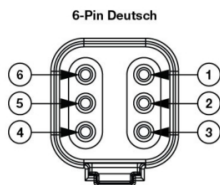

Model 8800 EVO-X Headlight

PRODUCT INFORMATION

Description	12-24V DOT/ECE LED RHT Asymmetric Low Beam Heated Headlight with Black Bezel
Height	107.19 mm / 4.22 in
Width	167.64 mm / 6.6 in
Depth	86.57 mm / 3.41 in
Shape	Rectangular
Outer Lens Material	Hardcoated Polycarbonate
Outer Lens Color	Clear
Housing Material	Polycarbonate
Housing Color	Black
Bezel Color	Black
Retrofits	1A1 and 2A1 (4" x 6") Sealed Beams
Minimum Operating Temperature	-40 °C / -40 °F
Maximum Operating Temperature	65 °C / 149 °F
Connector or Wiring	Integrated 6-pin Deutsch to H4 (AMP #172615-2), 10" length
Mating Connector	H4 AMP #172615-2

PRODUCT DIMENSIONS

PIN	WIRE
1 - Positive	Yellow
2 - Ground	Black

PIN	FUNCTION
PIN 1	
PIN 2	
PIN 3	
PIN 4	Ground
PIN 5	Low Beam
PIN 6	

Print date: 2026-06-04

© 2026 J.W. Speaker Corporation • Germantown, WI U.S.A.
 www.jwspeaker.com • speaker@jwspeaker.com • 262.251.6660