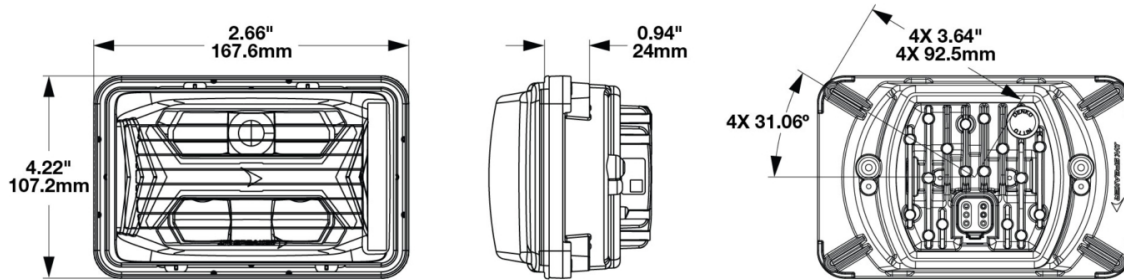

Model 8800 EVO-X Headlight

PRODUCT INFORMATION

Description	12-24V DOT/ECE LED RHT Asymmetric Low Beam Heated Headlight with Black Bezel
Height	107.19 mm / 4.22 in
Width	167.64 mm / 6.6 in
Depth	86.57 mm / 3.41 in
Shape	Rectangular
Outer Lens Material	Hardcoated Polycarbonate
Outer Lens Color	Clear
Housing Material	Polycarbonate
Housing Color	Black
Bezel Color	Black
Retrofits	1A1 and 2A1 (4" x 6") Sealed Beams
Minimum Operating Temperature	-40 °C / -40 °F
Maximum Operating Temperature	65 °C / 149 °F
Connector or Wiring	Integrated 6-pin Deutsch to H4 (AMP #172615-2), 10" length
Mating Connector	H4 AMP #172615-2

PRODUCT DIMENSIONS

PIN	WIRE
1 - Positive	Yellow
2 - Ground	Black

PIN	FUNCTION
PIN 1	
PIN 2	
PIN 3	
PIN 4	Ground
PIN 5	Low Beam
PIN 6	

Print date: 2026-07-03

© 2026 J.W. Speaker Corporation • Germantown, WI U.S.A.
 www.jwspeaker.com • speaker@jwspeaker.com • 262.251.6660

ECE Reg 10	ECE Reg 149 - C
FMVSS 108 s10.1 (Table XIX)	IEC IP67
IEC IP69K	SAE J1383

PHOTOMETRIC SPECIFICATIONS

Raw Lumen Output	3,600
Effective Lumen Output	1,090
Candela Output	21,400
Nominal LED Color Temperature	5700 K
Beam Pattern(s)	Forward Lighting - Low Beam (DOT)