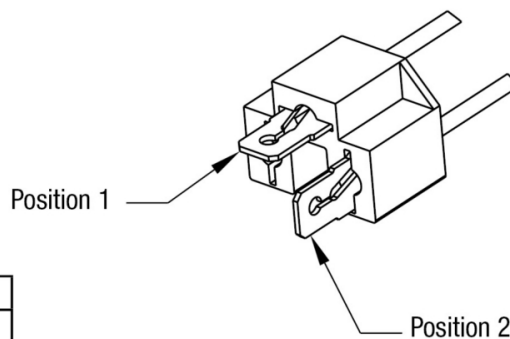

Model 8800 EVO-X Headlight

PRODUCT DIMENSIONS

PIN	WIRE
1 - Positive	Yellow
2 - Ground	Black

PIN	FUNCTION
PIN 1	
PIN 2	
PIN 3	
PIN 4	Ground
PIN 5	Low Beam
PIN 6	

Print date: 2026-04-17

© 2026 J.W. Speaker Corporation • Germantown, WI U.S.A.
www.jwspeaker.com • speaker@jwspeaker.com • 262.251.6660