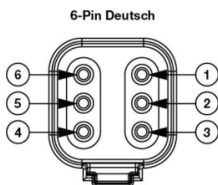

Model 8800 EVO-X Headlight

PRODUCT INFORMATION

Description	12-24V DOT/ECE LED RHT Asymmetric Low Beam Heated Headlight with Black Bezel
Height	107.19 mm / 4.22 in
Width	167.64 mm / 6.6 in
Depth	86.57 mm / 3.41 in
Shape	Rectangular
Outer Lens Material	Hardcoated Polycarbonate
Outer Lens Color	Clear
Housing Material	Polycarbonate
Housing Color	Black
Bezel Color	Black
Retrofits	1A1 and 2A1 (4" x 6") Sealed Beams
Minimum Operating Temperature	-40 °C / -40 °F
Maximum Operating Temperature	65 °C / 149 °F
Connector or Wiring	Integrated 6-pin Deutsch to H4 (AMP #172615-2), 10" length
Mating Connector	H4 AMP #172615-2

PRODUCT DIMENSIONS

PIN	WIRE
1 - Positive	Yellow
2 - Ground	Black

PIN	FUNCTION
PIN 1	
PIN 2	
PIN 3	
PIN 4	Ground
PIN 5	Low Beam
PIN 6	

Print date: 2026-05-01

© 2026 J.W. Speaker Corporation • Germantown, WI U.S.A.
 www.jwspeaker.com • speaker@jwspeaker.com • 262.251.6660