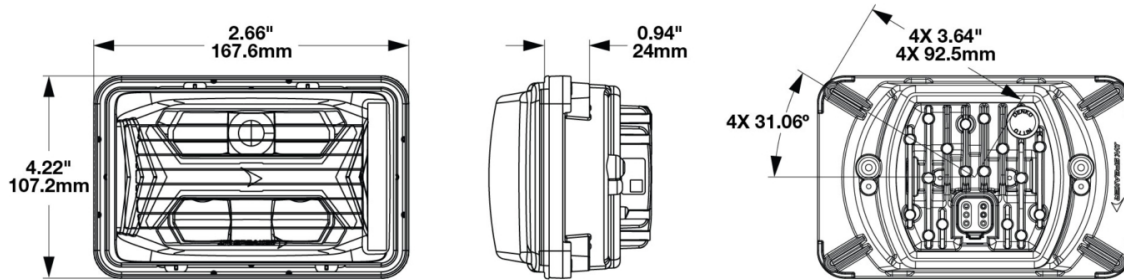

Model 8800 EVO-X Headlight

PRODUCT INFORMATION

Description	12-24V DOT/ECE LED RHT Asymmetric Low Beam Heated Headlight with Black Bezel
Height	107.19 mm / 4.22 in
Width	167.64 mm / 6.6 in
Depth	86.57 mm / 3.41 in
Shape	Rectangular
Outer Lens Material	Hardcoated Polycarbonate
Outer Lens Color	Clear
Housing Material	Polycarbonate
Housing Color	Black
Bezel Color	Black
Retrofits	1A1 and 2A1 (4" x 6") Sealed Beams
Minimum Operating Temperature	-40 °C / -40 °F
Maximum Operating Temperature	65 °C / 149 °F
Connector or Wiring	Integrated 6-pin Deutsch to H4 (AMP #172615-2), 10" length
Mating Connector	H4 AMP #172615-2

PRODUCT DIMENSIONS

PIN	WIRE
1 - Positive	Yellow
2 - Ground	Black

PIN	FUNCTION
PIN 1	
PIN 2	
PIN 3	
PIN 4	Ground
PIN 5	Low Beam
PIN 6	

Print date: 2026-05-01

© 2026 J.W. Speaker Corporation • Germantown, WI U.S.A.
 www.jwspeaker.com • speaker@jwspeaker.com • 262.251.6660

ECE Reg 10	ECE Reg 149 - C
FMVSS 108 s10.1 (Table XIX)	IEC IP67
IEC IP69K	SAE J1383

PHOTOMETRIC SPECIFICATIONS

Raw Lumen Output	3,600
Effective Lumen Output	1,090
Candela Output	21,400
Nominal LED Color Temperature	5700 K
Beam Pattern(s)	Forward Lighting - Low Beam (DOT)