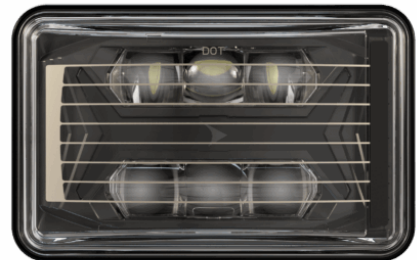

Model 8800 EVO-X Headlight

PRODUCT INFORMATION

Description	12-24V DOT/ECE LED RHT Asymmetric Low Beam Heated Headlight with Black Bezel
Height	107.19 mm / 4.22 in
Width	167.64 mm / 6.6 in
Depth	86.57 mm / 3.41 in
Shape	Rectangular
Outer Lens Material	Hardcoated Polycarbonate
Outer Lens Color	Clear
Housing Material	Polycarbonate
Housing Color	Black
Bezel Color	Black
Retrofits	1A1 and 2A1 (4" x 6") Sealed Beams
Minimum Operating Temperature	-40 °C / -40 °F
Maximum Operating Temperature	65 °C / 149 °F
Connector or Wiring	Integrated 6-pin Deutsch to H4 (AMP #172615-2), 10" length
Mating Connector	H4 AMP #172615-2

PRODUCT DIMENSIONS

PIN	WIRE
1 - Positive	Yellow
2 - Ground	Black

PIN	FUNCTION
PIN 1	
PIN 2	
PIN 3	
PIN 4	Ground
PIN 5	Low Beam
PIN 6	

Print date: 2026-05-01

© 2026 J.W. Speaker Corporation • Germantown, WI U.S.A.
 www.jwspeaker.com • speaker@jwspeaker.com • 262.251.6660

ECE Reg 10	ECE Reg 149 - C
FMVSS 108 s10.1 (Table XIX)	IEC IP67
IEC IP69K	SAE J1383

PHOTOMETRIC SPECIFICATIONS

Raw Lumen Output	3,600
Effective Lumen Output	1,090
Candela Output	21,400
Nominal LED Color Temperature	5700 K
Beam Pattern(s)	Forward Lighting - Low Beam (DOT)

Part Number
0562101
12-24V DOT/ECE LED
RHT 5-in-1 Headlight
with Black Bezel