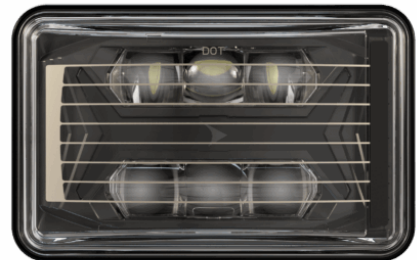

Model 8800 EVO-X Headlight

PRODUCT INFORMATION

Description	12-24V DOT/ECE LED RHT Asymmetric Low Beam Heated Headlight with Black Bezel
Height	107.19 mm / 4.22 in
Width	167.64 mm / 6.6 in
Depth	86.57 mm / 3.41 in
Shape	Rectangular
Outer Lens Material	Hardcoated Polycarbonate
Outer Lens Color	Clear
Housing Material	Polycarbonate
Housing Color	Black
Bezel Color	Black
Retrofits	1A1 and 2A1 (4" x 6") Sealed Beams
Minimum Operating Temperature	-40 °C / -40 °F
Maximum Operating Temperature	65 °C / 149 °F
Connector or Wiring	Integrated 6-pin Deutsch to H4 (AMP #172615-2), 10" length
Mating Connector	H4 AMP #172615-2

PRODUCT DIMENSIONS

PIN	WIRE
1 - Positive	Yellow
2 - Ground	Black

PIN	FUNCTION
PIN 1	
PIN 2	
PIN 3	
PIN 4	Ground
PIN 5	Low Beam
PIN 6	

Print date: 2026-04-17

© 2026 J.W. Speaker Corporation • Germantown, WI U.S.A.
 www.jwspeaker.com • speaker@jwspeaker.com • 262.251.6660

ECE Reg 10	ECE Reg 149 - C
FMVSS 108 s10.1 (Table XIX)	IEC IP67
IEC IP69K	SAE J1383

PHOTOMETRIC SPECIFICATIONS

Raw Lumen Output	3,600
Effective Lumen Output	1,090
Candela Output	21,400
Nominal LED Color Temperature	5700 K
Beam Pattern(s)	Forward Lighting - Low Beam (DOT)

Part Number
0562101
12-24V DOT/ECE LED
RHT 5-in-1 Headlight
with Black Bezel