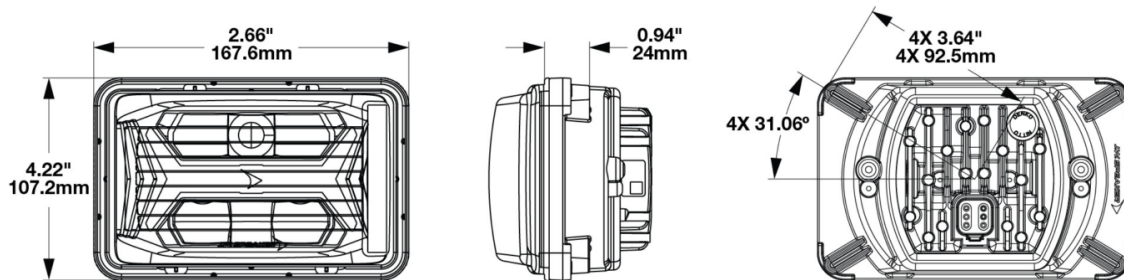

Model 8800 EVO-X Headlight

PRODUCT INFORMATION

Description	12-24V DOT/ECE LED RHT Asymmetric Low Beam Heated Headlight with Black Bezel
Height	107.19 mm / 4.22 in
Width	167.64 mm / 6.6 in
Depth	86.57 mm / 3.41 in
Shape	Rectangular
Outer Lens Material	Hardcoated Polycarbonate
Outer Lens Color	Clear
Housing Material	Polycarbonate
Housing Color	Black
Bezel Color	Black
Retrofits	1A1 and 2A1 (4" x 6") Sealed Beams
Minimum Operating Temperature	-40 °C / -40 °F
Maximum Operating Temperature	65 °C / 149 °F
Connector or Wiring	Integrated 6-pin Deutsch to H4 (AMP #172615-2), 10" length
Mating Connector	H4 AMP #172615-2

PRODUCT DIMENSIONS

PIN	WIRE
1 - Positive	Yellow
2 - Ground	Black

PIN	FUNCTION
PIN 1	
PIN 2	
PIN 3	
PIN 4	Ground
PIN 5	Low Beam
PIN 6	

Print date: 2026-06-04

© 2026 J.W. Speaker Corporation • Germantown, WI U.S.A.
 www.jwspeaker.com • speaker@jwspeaker.com • 262.251.6660

ECE Reg 10	ECE Reg 149 - C
FMVSS 108 s10.1 (Table XIX)	IEC IP67
IEC IP69K	SAE J1383

PHOTOMETRIC SPECIFICATIONS

Raw Lumen Output	3,600
Effective Lumen Output	1,090
Candela Output	21,400
Nominal LED Color Temperature	5700 K
Beam Pattern(s)	Forward Lighting - Low Beam (DOT)