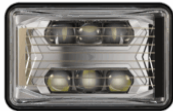

12-24V DOT/ECE LED
RHT Asymmetric Low
Beam Heated
Headlight with Chrome
Bezel

Part Number
0562061

12-24V DOT/ECE LED
High Beam Headlight
with Black Bezel

Part Number
0562081

12-24V DOT LED High
Beam Heated
Headlight with Black
Bezel