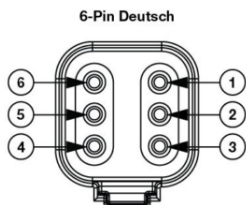

Model 8800 EVO-X Headlight

PRODUCT INFORMATION

Description	12-24V DOT/ECE LED High Beam Headlight with Chrome Bezel
Height	107.19 mm / 4.22 in
Width	167.64 mm / 6.6 in
Depth	86.57 mm / 3.41 in
Shape	Rectangular
Outer Lens Material	Hardcoated Polycarbonate
Outer Lens Color	Clear
Housing Material	Polycarbonate
Housing Color	Black
Bezel Color	Chrome
Retrofits	1A1 and 2A1 (4" x 6") Sealed Beams
Minimum Operating Temperature	-40 °C / -40 °F
Maximum Operating Temperature	65 °C / 149 °F
Connector or Wiring	Integrated 6-pin Deutsch to H4 (AMP #172615-2), 10" length
Mating Connector	H4 AMP #172615-2

PRODUCT DIMENSIONS

PIN	WIRE
1 - Positive	Red
2 - Ground	Black

PIN	FUNCTION
PIN 1	
PIN 2	
PIN 3	
PIN 4	Ground
PIN 5	High Beam
PIN 6	

Print date: 2026-04-17

© 2026 J.W. Speaker Corporation • Germantown, WI U.S.A.
 www.jwspeaker.com • speaker@jwspeaker.com • 262.251.6660