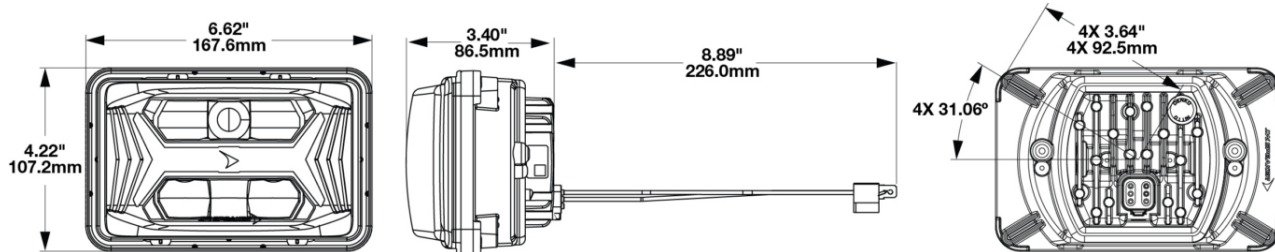

Model 8800 EVO-X Headlight

PRODUCT INFORMATION

Description	12-24V DOT/ECE LED High Beam Headlight with Chrome Bezel
Height	107.19 mm / 4.22 in
Width	167.64 mm / 6.6 in
Depth	86.57 mm / 3.41 in
Shape	Rectangular
Outer Lens Material	Hardcoated Polycarbonate
Outer Lens Color	Clear
Housing Material	Polycarbonate
Housing Color	Black
Bezel Color	Chrome
Retrofits	1A1 and 2A1 (4" x 6") Sealed Beams
Minimum Operating Temperature	-40 °C / -40 °F
Maximum Operating Temperature	65 °C / 149 °F
Connector or Wiring	Integrated 6-pin Deutsch to H4 (AMP #172615-2), 10" length
Mating Connector	H4 AMP #172615-2

PRODUCT DIMENSIONS

PIN	WIRE
1 - Positive	Red
2 - Ground	Black

PIN	FUNCTION
PIN 1	
PIN 2	
PIN 3	
PIN 4	Ground
PIN 5	High Beam
PIN 6	

Print date: 2026-04-17

© 2026 J.W. Speaker Corporation • Germantown, WI U.S.A.
 www.jwspeaker.com • speaker@jwspeaker.com • 262.251.6660