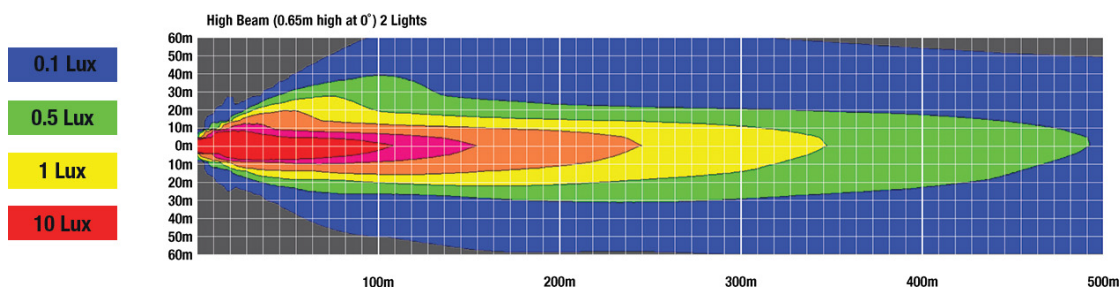

Model 8800 EVO-X Headlight

PRODUCT INFORMATION

Description	12-24V DOT/ECE LED High Beam Headlight with Chrome Bezel
Height	107.19 mm / 4.22 in
Width	167.64 mm / 6.6 in
Depth	86.57 mm / 3.41 in
Shape	Rectangular
Outer Lens Material	Hardcoated Polycarbonate
Outer Lens Color	Clear
Housing Material	Polycarbonate
Housing Color	Black
Bezel Color	Chrome
Retrofits	1A1 and 2A1 (4" x 6") Sealed Beams
Minimum Operating Temperature	-40 °C / -40 °F
Maximum Operating Temperature	65 °C / 149 °F
Connector or Wiring	Integrated 6-pin Deutsch to H4 (AMP #172615-2), 10" length
Mating Connector	H4 AMP #172615-2

ECE Reg 10	ECE Reg 149 - HR
FMVSS 108 s10.1 (Table XVIII)	IEC IP67
IEC IP69K	SAE J1383

PHOTOMETRIC SPECIFICATIONS

Raw Lumen Output	3,425
Effective Lumen Output	1,390
Candela Output	66,000
Nominal LED Color Temperature	5700 K
Beam Pattern(s)	Forward Lighting - High Beam (DOT)