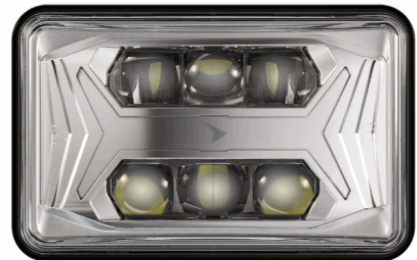

Model 8800 EVO-X Headlight

PRODUCT INFORMATION

Description	12-24V DOT/ECE LED High Beam Headlight with Chrome Bezel
Height	107.19 mm / 4.22 in
Width	167.64 mm / 6.6 in
Depth	86.57 mm / 3.41 in
Shape	Rectangular
Outer Lens Material	Hardcoated Polycarbonate
Outer Lens Color	Clear
Housing Material	Polycarbonate
Housing Color	Black
Bezel Color	Chrome
Retrofits	1A1 and 2A1 (4" x 6") Sealed Beams
Minimum Operating Temperature	-40 °C / -40 °F
Maximum Operating Temperature	65 °C / 149 °F
Connector or Wiring	Integrated 6-pin Deutsch to H4 (AMP #172615-2), 10" length
Mating Connector	H4 AMP #172615-2

PRODUCT DIMENSIONS

PIN	WIRE
1 - Positive	Red
2 - Ground	Black

PIN	FUNCTION
PIN 1	
PIN 2	
PIN 3	
PIN 4	Ground
PIN 5	High Beam
PIN 6	

Print date: 2026-04-17

© 2026 J.W. Speaker Corporation • Germantown, WI U.S.A.
 www.jwspeaker.com • speaker@jwspeaker.com • 262.251.6660