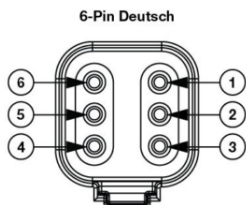

Model 8800 EVO-X Headlight

PRODUCT INFORMATION

Description	12-24V DOT/ECE LED High Beam Headlight with Chrome Bezel
Height	107.19 mm / 4.22 in
Width	167.64 mm / 6.6 in
Depth	86.57 mm / 3.41 in
Shape	Rectangular
Outer Lens Material	Hardcoated Polycarbonate
Outer Lens Color	Clear
Housing Material	Polycarbonate
Housing Color	Black
Bezel Color	Chrome
Retrofits	1A1 and 2A1 (4" x 6") Sealed Beams
Minimum Operating Temperature	-40 °C / -40 °F
Maximum Operating Temperature	65 °C / 149 °F
Connector or Wiring	Integrated 6-pin Deutsch to H4 (AMP #172615-2), 10" length
Mating Connector	H4 AMP #172615-2

PRODUCT DIMENSIONS

PIN	WIRE
1 - Positive	Red
2 - Ground	Black

PIN	FUNCTION
PIN 1	
PIN 2	
PIN 3	
PIN 4	Ground
PIN 5	High Beam
PIN 6	

Print date: 2026-07-03

© 2026 J.W. Speaker Corporation • Germantown, WI U.S.A.
 www.jwspeaker.com • speaker@jwspeaker.com • 262.251.6660