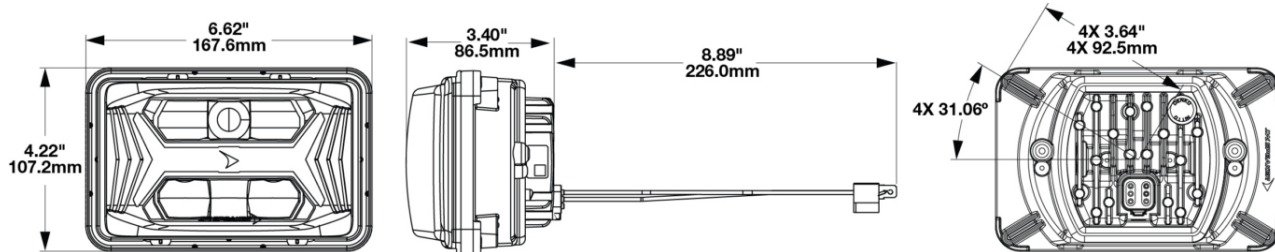

Model 8800 EVO-X Headlight

PRODUCT INFORMATION

Description	12-24V DOT/ECE LED High Beam Headlight with Chrome Bezel
Height	107.19 mm / 4.22 in
Width	167.64 mm / 6.6 in
Depth	86.57 mm / 3.41 in
Shape	Rectangular
Outer Lens Material	Hardcoated Polycarbonate
Outer Lens Color	Clear
Housing Material	Polycarbonate
Housing Color	Black
Bezel Color	Chrome
Retrofits	1A1 and 2A1 (4" x 6") Sealed Beams
Minimum Operating Temperature	-40 °C / -40 °F
Maximum Operating Temperature	65 °C / 149 °F
Connector or Wiring	Integrated 6-pin Deutsch to H4 (AMP #172615-2), 10" length
Mating Connector	H4 AMP #172615-2

PRODUCT DIMENSIONS

PIN	WIRE
1 - Positive	Red
2 - Ground	Black

PIN	FUNCTION
PIN 1	
PIN 2	
PIN 3	
PIN 4	Ground
PIN 5	High Beam
PIN 6	

Print date: 2026-06-04

© 2026 J.W. Speaker Corporation • Germantown, WI U.S.A.
 www.jwspeaker.com • speaker@jwspeaker.com • 262.251.6660