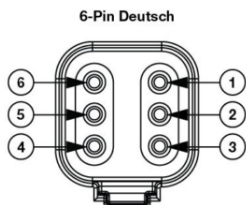

Model 8800 EVO-X Headlight

PRODUCT INFORMATION

Description	12-24V DOT/ECE LED High Beam Headlight with Chrome Bezel
Height	107.19 mm / 4.22 in
Width	167.64 mm / 6.6 in
Depth	86.57 mm / 3.41 in
Shape	Rectangular
Outer Lens Material	Hardcoated Polycarbonate
Outer Lens Color	Clear
Housing Material	Polycarbonate
Housing Color	Black
Bezel Color	Chrome
Retrofits	1A1 and 2A1 (4" x 6") Sealed Beams
Minimum Operating Temperature	-40 °C / -40 °F
Maximum Operating Temperature	65 °C / 149 °F
Connector or Wiring	Integrated 6-pin Deutsch to H4 (AMP #172615-2), 10" length
Mating Connector	H4 AMP #172615-2

PRODUCT DIMENSIONS

PIN	WIRE
1 - Positive	Red
2 - Ground	Black

PIN	FUNCTION
PIN 1	
PIN 2	
PIN 3	
PIN 4	Ground
PIN 5	High Beam
PIN 6	

Print date: 2026-06-04

© 2026 J.W. Speaker Corporation • Germantown, WI U.S.A.
 www.jwspeaker.com • speaker@jwspeaker.com • 262.251.6660