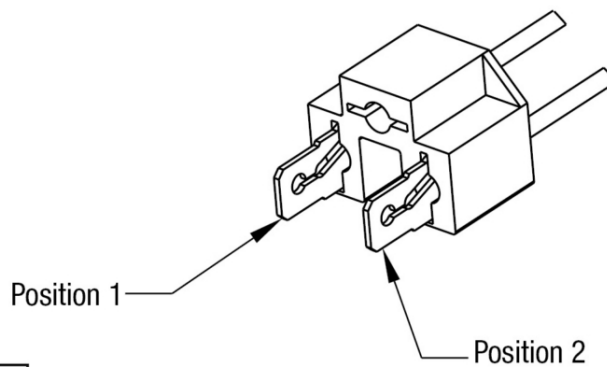

Model 8800 EVO-X Headlight

PRODUCT DIMENSIONS

PIN	WIRE
1 - Positive	Red
2 - Ground	Black

PIN	FUNCTION
PIN 1	
PIN 2	
PIN 3	
PIN 4	Ground
PIN 5	High Beam
PIN 6	

Print date: 2026-04-17

© 2026 J.W. Speaker Corporation • Germantown, WI U.S.A.
www.jwspeaker.com • speaker@jwspeaker.com • 262.251.6660