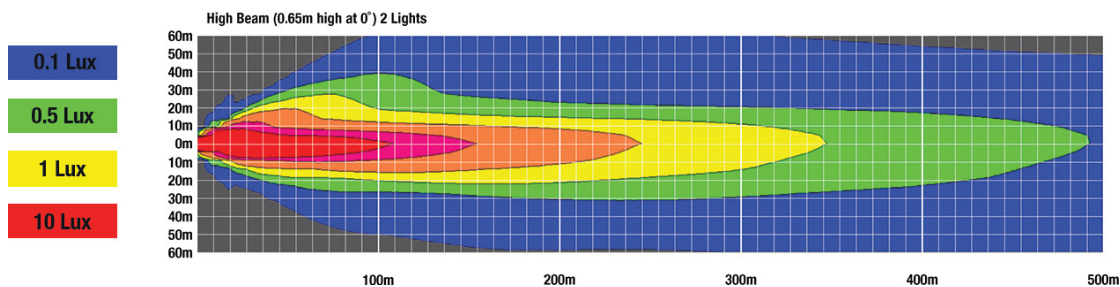

Model 8800 EVO-X Headlight

PRODUCT INFORMATION

Description	12-24V DOT/ECE LED High Beam Headlight with Chrome Bezel
Height	107.19 mm / 4.22 in
Width	167.64 mm / 6.6 in
Depth	86.57 mm / 3.41 in
Shape	Rectangular
Outer Lens Material	Hardcoated Polycarbonate
Outer Lens Color	Clear
Housing Material	Polycarbonate
Housing Color	Black
Bezel Color	Chrome
Retrofits	1A1 and 2A1 (4" x 6") Sealed Beams
Minimum Operating Temperature	-40 °C / -40 °F
Maximum Operating Temperature	65 °C / 149 °F
Connector or Wiring	Integrated 6-pin Deutsch to H4 (AMP #172615-2), 10" length
Mating Connector	H4 AMP #172615-2

ECE Reg 10	ECE Reg 149 - HR
FMVSS 108 s10.1 (Table XVIII)	IEC IP67
IEC IP69K	SAE J1383

PHOTOMETRIC SPECIFICATIONS

Raw Lumen Output	3,425
Effective Lumen Output	1,390
Candela Output	66,000
Nominal LED Color Temperature	5700 K
Beam Pattern(s)	Forward Lighting - High Beam (DOT)