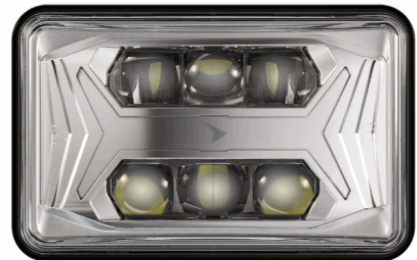

Model 8800 EVO-X Headlight

PRODUCT INFORMATION

Description	12-24V DOT/ECE LED High Beam Headlight with Chrome Bezel
Height	107.19 mm / 4.22 in
Width	167.64 mm / 6.6 in
Depth	86.57 mm / 3.41 in
Shape	Rectangular
Outer Lens Material	Hardcoated Polycarbonate
Outer Lens Color	Clear
Housing Material	Polycarbonate
Housing Color	Black
Bezel Color	Chrome
Retrofits	1A1 and 2A1 (4" x 6") Sealed Beams
Minimum Operating Temperature	-40 °C / -40 °F
Maximum Operating Temperature	65 °C / 149 °F
Connector or Wiring	Integrated 6-pin Deutsch to H4 (AMP #172615-2), 10" length
Mating Connector	H4 AMP #172615-2

PRODUCT DIMENSIONS

PIN	WIRE
1 - Positive	Red
2 - Ground	Black

PIN	FUNCTION
PIN 1	
PIN 2	
PIN 3	
PIN 4	Ground
PIN 5	High Beam
PIN 6	

Print date: 2026-06-04

© 2026 J.W. Speaker Corporation • Germantown, WI U.S.A.
 www.jwspeaker.com • speaker@jwspeaker.com • 262.251.6660