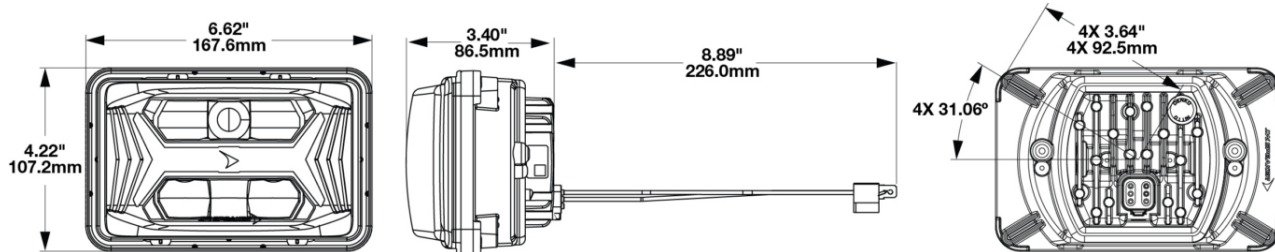

Model 8800 EVO-X Headlight

PRODUCT INFORMATION

Description	12-24V DOT/ECE LED High Beam Headlight with Chrome Bezel
Height	107.19 mm / 4.22 in
Width	167.64 mm / 6.6 in
Depth	86.57 mm / 3.41 in
Shape	Rectangular
Outer Lens Material	Hardcoated Polycarbonate
Outer Lens Color	Clear
Housing Material	Polycarbonate
Housing Color	Black
Bezel Color	Chrome
Retrofits	1A1 and 2A1 (4" x 6") Sealed Beams
Minimum Operating Temperature	-40 °C / -40 °F
Maximum Operating Temperature	65 °C / 149 °F
Connector or Wiring	Integrated 6-pin Deutsch to H4 (AMP #172615-2), 10" length
Mating Connector	H4 AMP #172615-2

PRODUCT DIMENSIONS

PIN	WIRE
1 - Positive	Red
2 - Ground	Black

PIN	FUNCTION
PIN 1	
PIN 2	
PIN 3	
PIN 4	Ground
PIN 5	High Beam
PIN 6	

Print date: 2026-07-03

© 2026 J.W. Speaker Corporation • Germantown, WI U.S.A.
 www.jwspeaker.com • speaker@jwspeaker.com • 262.251.6660