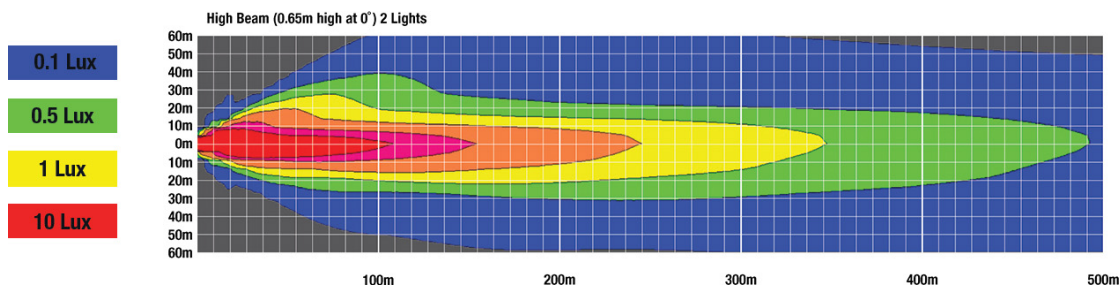

Model 8800 EVO-X Headlight

PRODUCT INFORMATION

Description	12-24V DOT/ECE LED High Beam Headlight with Chrome Bezel
Height	107.19 mm / 4.22 in
Width	167.64 mm / 6.6 in
Depth	86.57 mm / 3.41 in
Shape	Rectangular
Outer Lens Material	Hardcoated Polycarbonate
Outer Lens Color	Clear
Housing Material	Polycarbonate
Housing Color	Black
Bezel Color	Chrome
Retrofits	1A1 and 2A1 (4" x 6") Sealed Beams
Minimum Operating Temperature	-40 °C / -40 °F
Maximum Operating Temperature	65 °C / 149 °F
Connector or Wiring	Integrated 6-pin Deutsch to H4 (AMP #172615-2), 10" length
Mating Connector	H4 AMP #172615-2

ECE Reg 10	ECE Reg 149 - HR
FMVSS 108 s10.1 (Table XVIII)	IEC IP67
IEC IP69K	SAE J1383

PHOTOMETRIC SPECIFICATIONS

Raw Lumen Output	3,425
Effective Lumen Output	1,390
Candela Output	66,000
Nominal LED Color Temperature	5700 K
Beam Pattern(s)	Forward Lighting - High Beam (DOT)