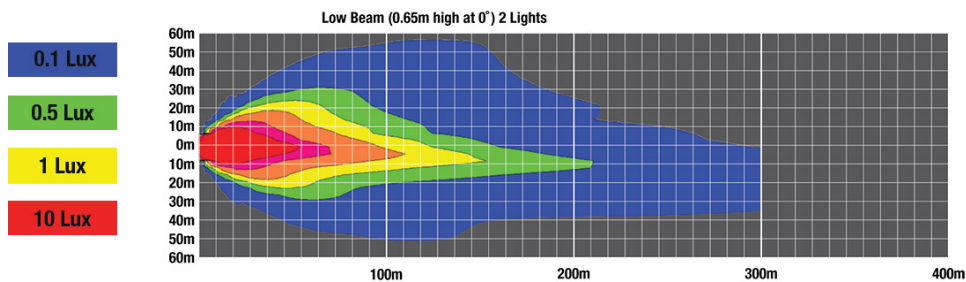

Model 8800 EVO-X Headlight

PRODUCT INFORMATION

Description	12-24V DOT/ECE LED RHT Asymmetric Low Beam Headlight with Chrome Bezel
Height	107.19 mm / 4.22 in
Width	167.64 mm / 6.6 in
Depth	86.57 mm / 3.41 in
Shape	Rectangular
Outer Lens Material	Hardcoated Polycarbonate
Outer Lens Color	Clear
Housing Material	Polycarbonate
Housing Color	Black
Bezel Color	Chrome
Retrofits	1A1 and 2A1 (4" x 6") Sealed Beams
Minimum Operating Temperature	-40 °C / -40 °F
Maximum Operating Temperature	65 °C / 149 °F
Connector or Wiring	Integrated 6-pin Deutsch to H4 (AMP #172615-2), 10" length
Mating Connector	H4 AMP #172615-2

ECE Reg 10	ECE Reg 149 - C
FMVSS 108 s10.1 (Table XIX)	IEC IP67
IEC IP69K	SAE J1383

PHOTOMETRIC SPECIFICATIONS

Raw Lumen Output	3,600
Effective Lumen Output	1,090
Candela Output	21,400
Nominal LED Color Temperature	5700 K
Beam Pattern(s)	Forward Lighting - Low Beam (DOT)