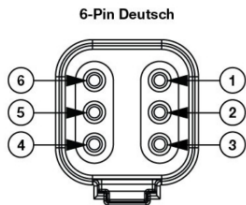

Model 8800 EVO-X Headlight

PRODUCT INFORMATION

Description	12-24V DOT/ECE LED RHT Asymmetric Low Beam Headlight with Chrome Bezel
Height	107.19 mm / 4.22 in
Width	167.64 mm / 6.6 in
Depth	86.57 mm / 3.41 in
Shape	Rectangular
Outer Lens Material	Hardcoated Polycarbonate
Outer Lens Color	Clear
Housing Material	Polycarbonate
Housing Color	Black
Bezel Color	Chrome
Retrofits	1A1 and 2A1 (4" x 6") Sealed Beams
Minimum Operating Temperature	-40 °C / -40 °F
Maximum Operating Temperature	65 °C / 149 °F
Connector or Wiring	Integrated 6-pin Deutsch to H4 (AMP #172615-2), 10" length
Mating Connector	H4 AMP #172615-2

PRODUCT DIMENSIONS

PIN	WIRE
1 - Positive	Yellow
2 - Ground	Black

PIN	FUNCTION
PIN 1	
PIN 2	
PIN 3	
PIN 4	Ground
PIN 5	Low Beam
PIN 6	

Print date: 2026-06-04

© 2026 J.W. Speaker Corporation • Germantown, WI U.S.A.
 www.jwspeaker.com • speaker@jwspeaker.com • 262.251.6660