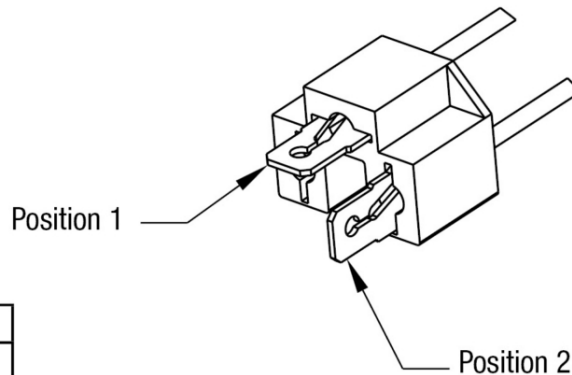

Model 8800 EVO-X Headlight

PRODUCT DIMENSIONS

PIN	WIRE
1 - Positive	Yellow
2 - Ground	Black

PIN	FUNCTION
PIN 1	
PIN 2	
PIN 3	
PIN 4	Ground
PIN 5	Low Beam
PIN 6	

Print date: 2026-04-17

© 2026 J.W. Speaker Corporation • Germantown, WI U.S.A.
www.jwspeaker.com • speaker@jwspeaker.com • 262.251.6660