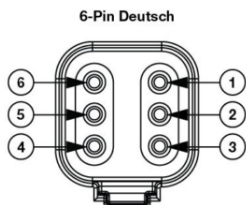

Model 8800 EVO-X Headlight

PRODUCT INFORMATION

Description	12-24V DOT/ECE LED RHT Asymmetric Low Beam Headlight with Chrome Bezel
Height	107.19 mm / 4.22 in
Width	167.64 mm / 6.6 in
Depth	86.57 mm / 3.41 in
Shape	Rectangular
Outer Lens Material	Hardcoated Polycarbonate
Outer Lens Color	Clear
Housing Material	Polycarbonate
Housing Color	Black
Bezel Color	Chrome
Retrofits	1A1 and 2A1 (4" x 6") Sealed Beams
Minimum Operating Temperature	-40 °C / -40 °F
Maximum Operating Temperature	65 °C / 149 °F
Connector or Wiring	Integrated 6-pin Deutsch to H4 (AMP #172615-2), 10" length
Mating Connector	H4 AMP #172615-2

PRODUCT DIMENSIONS

PIN	WIRE
1 - Positive	Yellow
2 - Ground	Black

PIN	FUNCTION
PIN 1	
PIN 2	
PIN 3	
PIN 4	Ground
PIN 5	Low Beam
PIN 6	

Print date: 2026-04-17

© 2026 J.W. Speaker Corporation • Germantown, WI U.S.A.
 www.jwspeaker.com • speaker@jwspeaker.com • 262.251.6660