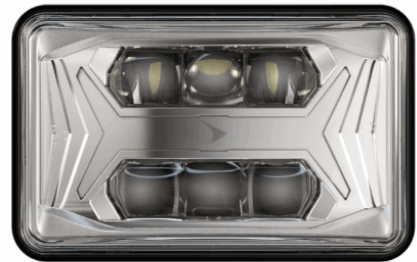

Model 8800 EVO-X Headlight

PRODUCT INFORMATION

Description	12-24V DOT/ECE LED RHT Asymmetric Low Beam Headlight with Chrome Bezel
Height	107.19 mm / 4.22 in
Width	167.64 mm / 6.6 in
Depth	86.57 mm / 3.41 in
Shape	Rectangular
Outer Lens Material	Hardcoated Polycarbonate
Outer Lens Color	Clear
Housing Material	Polycarbonate
Housing Color	Black
Bezel Color	Chrome
Retrofits	1A1 and 2A1 (4" x 6") Sealed Beams
Minimum Operating Temperature	-40 °C / -40 °F
Maximum Operating Temperature	65 °C / 149 °F
Connector or Wiring	Integrated 6-pin Deutsch to H4 (AMP #172615-2), 10" length
Mating Connector	H4 AMP #172615-2

PRODUCT DIMENSIONS

PIN	WIRE
1 - Positive	Yellow
2 - Ground	Black

PIN	FUNCTION
PIN 1	
PIN 2	
PIN 3	
PIN 4	Ground
PIN 5	Low Beam
PIN 6	

Print date: 2026-04-17

© 2026 J.W. Speaker Corporation • Germantown, WI U.S.A.
 www.jwspeaker.com • speaker@jwspeaker.com • 262.251.6660