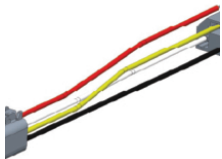

Model 8800 EVO-X Headlight

PRODUCT INFORMATION

Description	12-24V DOT/ECE LED RHT Asymmetric Low Beam Headlight with Chrome Bezel
Height	107.19 mm / 4.22 in
Width	167.64 mm / 6.6 in
Depth	86.57 mm / 3.41 in
Shape	Rectangular
Outer Lens Material	Hardcoated Polycarbonate
Outer Lens Color	Clear
Housing Material	Polycarbonate
Housing Color	Black
Bezel Color	Chrome
Retrofits	1A1 and 2A1 (4" x 6") Sealed Beams
Minimum Operating Temperature	-40 °C / -40 °F
Maximum Operating Temperature	65 °C / 149 °F
Connector or Wiring	Integrated 6-pin Deutsch to H4 (AMP #172615-2), 10" length
Mating Connector	H4 AMP #172615-2

ACCESSORIES

Part Number
3272541
High Beam/Low Beam
and Front Position H4
Harness

Part Number
3272551
High Beam and Low
Beam H4 Harness

Part Number
3272681
5-in-1 Flying Lead
Harness

Model 8800 EVO-X Headlight