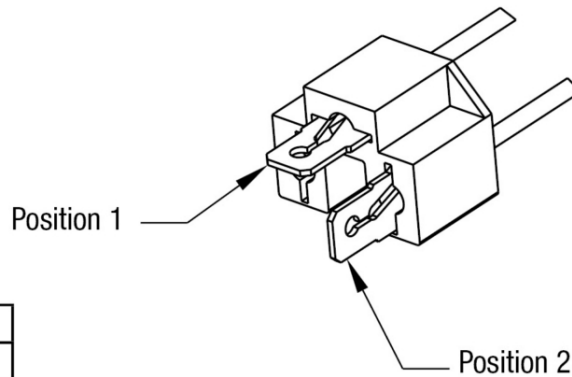

Model 8800 EVO-X Headlight

PRODUCT DIMENSIONS

PIN	WIRE
1 - Positive	Yellow
2 - Ground	Black

PIN	FUNCTION
PIN 1	
PIN 2	
PIN 3	
PIN 4	Ground
PIN 5	Low Beam
PIN 6	

Print date: 2026-06-04

© 2026 J.W. Speaker Corporation • Germantown, WI U.S.A.
www.jwspeaker.com • speaker@jwspeaker.com • 262.251.6660