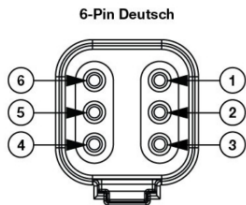

Model 8800 EVO-X Headlight

PRODUCT INFORMATION

Description	12-24V DOT/ECE LED RHT Asymmetric Low Beam Headlight with Chrome Bezel
Height	107.19 mm / 4.22 in
Width	167.64 mm / 6.6 in
Depth	86.57 mm / 3.41 in
Shape	Rectangular
Outer Lens Material	Hardcoated Polycarbonate
Outer Lens Color	Clear
Housing Material	Polycarbonate
Housing Color	Black
Bezel Color	Chrome
Retrofits	1A1 and 2A1 (4" x 6") Sealed Beams
Minimum Operating Temperature	-40 °C / -40 °F
Maximum Operating Temperature	65 °C / 149 °F
Connector or Wiring	Integrated 6-pin Deutsch to H4 (AMP #172615-2), 10" length
Mating Connector	H4 AMP #172615-2

PRODUCT DIMENSIONS

PIN	WIRE
1 - Positive	Yellow
2 - Ground	Black

PIN	FUNCTION
PIN 1	
PIN 2	
PIN 3	
PIN 4	Ground
PIN 5	Low Beam
PIN 6	

Print date: 2026-05-01

© 2026 J.W. Speaker Corporation • Germantown, WI U.S.A.
 www.jwspeaker.com • speaker@jwspeaker.com • 262.251.6660