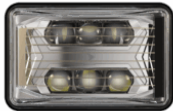

RELATED PRODUCTS

Part Number
0562021
12-24V DOT/ECE LED
RHT Asymmetric Low
Beam Headlight with
Black Bezel

Part Number
0562041
12-24V DOT/ECE LED
RHT Asymmetric Low
Beam Heated
Headlight with Black
Bezel

Part Number
0562051
12-24V DOT/ECE LED
RHT Asymmetric Low
Beam Heated
Headlight with Chrome
Bezel

Part Number
0562061
12-24V DOT/ECE LED
High Beam Headlight
with Black Bezel

Part Number
0562071
12-24V DOT/ECE LED
High Beam Headlight
with Chrome Bezel

Part Number
0562081
12-24V DOT LED High
Beam Heated
Headlight with Black
Bezel

Part Number
0562091
12-24V DOT LED High
Beam Heated
Headlight with Chrome
Bezel

Part Number
0562101
12-24V DOT/ECE LED
RHT 5-in-1 Headlight
with Black Bezel