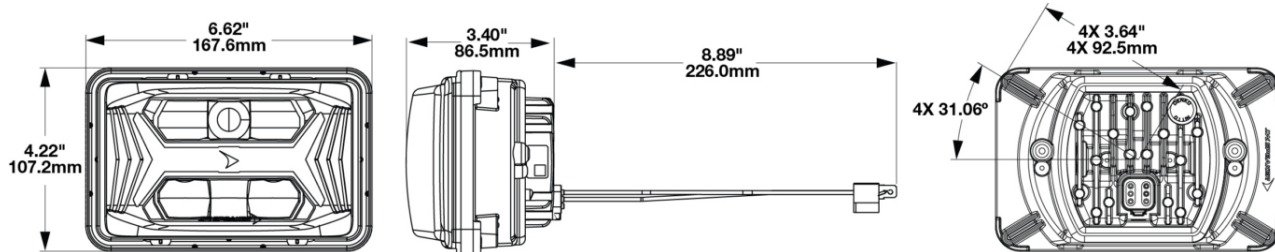

Model 8800 EVO-X Headlight

PRODUCT INFORMATION

Description	12-24V DOT/ECE LED RHT Asymmetric Low Beam Headlight with Chrome Bezel
Height	107.19 mm / 4.22 in
Width	167.64 mm / 6.6 in
Depth	86.57 mm / 3.41 in
Shape	Rectangular
Outer Lens Material	Hardcoated Polycarbonate
Outer Lens Color	Clear
Housing Material	Polycarbonate
Housing Color	Black
Bezel Color	Chrome
Retrofits	1A1 and 2A1 (4" x 6") Sealed Beams
Minimum Operating Temperature	-40 °C / -40 °F
Maximum Operating Temperature	65 °C / 149 °F
Connector or Wiring	Integrated 6-pin Deutsch to H4 (AMP #172615-2), 10" length
Mating Connector	H4 AMP #172615-2

PRODUCT DIMENSIONS

PIN	WIRE
1 - Positive	Yellow
2 - Ground	Black

PIN	FUNCTION
PIN 1	
PIN 2	
PIN 3	
PIN 4	Ground
PIN 5	Low Beam
PIN 6	

Print date: 2026-05-01

© 2026 J.W. Speaker Corporation • Germantown, WI U.S.A.
 www.jwspeaker.com • speaker@jwspeaker.com • 262.251.6660

ECE Reg 10	ECE Reg 149 - C
FMVSS 108 s10.1 (Table XIX)	IEC IP67
IEC IP69K	SAE J1383

PHOTOMETRIC SPECIFICATIONS

Raw Lumen Output	3,600
Effective Lumen Output	1,090
Candela Output	21,400
Nominal LED Color Temperature	5700 K
Beam Pattern(s)	Forward Lighting - Low Beam (DOT)