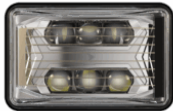

Part Number
0562041
12-24V DOT/ECE LED
RHT Asymmetric Low
Beam Heated
Headlight with Black
Bezel

Part Number
0562051
12-24V DOT/ECE LED
RHT Asymmetric Low
Beam Heated
Headlight with Chrome
Bezel

Part Number
0562061
12-24V DOT/ECE LED
High Beam Headlight
with Black Bezel

Part Number
0562071
12-24V DOT/ECE LED
High Beam Headlight
with Chrome Bezel

Part Number
0562081
12-24V DOT LED High
Beam Heated
Headlight with Black
Bezel

Part Number
0562091
12-24V DOT LED High
Beam Heated
Headlight with Chrome
Bezel