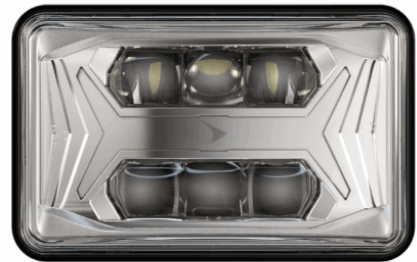

Model 8800 EVO-X Headlight

PRODUCT INFORMATION

Description	12-24V DOT/ECE LED RHT Asymmetric Low Beam Headlight with Chrome Bezel
Height	107.19 mm / 4.22 in
Width	167.64 mm / 6.6 in
Depth	86.57 mm / 3.41 in
Shape	Rectangular
Outer Lens Material	Hardcoated Polycarbonate
Outer Lens Color	Clear
Housing Material	Polycarbonate
Housing Color	Black
Bezel Color	Chrome
Retrofits	1A1 and 2A1 (4" x 6") Sealed Beams
Minimum Operating Temperature	-40 °C / -40 °F
Maximum Operating Temperature	65 °C / 149 °F
Connector or Wiring	Integrated 6-pin Deutsch to H4 (AMP #172615-2), 10" length
Mating Connector	H4 AMP #172615-2

PRODUCT DIMENSIONS

PIN	WIRE
1 - Positive	Yellow
2 - Ground	Black

PIN	FUNCTION
PIN 1	
PIN 2	
PIN 3	
PIN 4	Ground
PIN 5	Low Beam
PIN 6	

Print date: 2026-05-01

© 2026 J.W. Speaker Corporation • Germantown, WI U.S.A.
 www.jwspeaker.com • speaker@jwspeaker.com • 262.251.6660