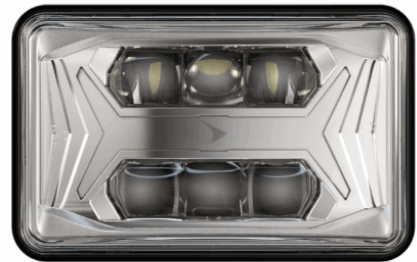

Model 8800 EVO-X Headlight

PRODUCT INFORMATION

Description	12-24V DOT/ECE LED RHT Asymmetric Low Beam Headlight with Chrome Bezel
Height	107.19 mm / 4.22 in
Width	167.64 mm / 6.6 in
Depth	86.57 mm / 3.41 in
Shape	Rectangular
Outer Lens Material	Hardcoated Polycarbonate
Outer Lens Color	Clear
Housing Material	Polycarbonate
Housing Color	Black
Bezel Color	Chrome
Retrofits	1A1 and 2A1 (4" x 6") Sealed Beams
Minimum Operating Temperature	-40 °C / -40 °F
Maximum Operating Temperature	65 °C / 149 °F
Connector or Wiring	Integrated 6-pin Deutsch to H4 (AMP #172615-2), 10" length
Mating Connector	H4 AMP #172615-2

PRODUCT DIMENSIONS

PIN	WIRE
1 - Positive	Yellow
2 - Ground	Black

PIN	FUNCTION
PIN 1	
PIN 2	
PIN 3	
PIN 4	Ground
PIN 5	Low Beam
PIN 6	

Print date: 2026-06-04

© 2026 J.W. Speaker Corporation • Germantown, WI U.S.A.
 www.jwspeaker.com • speaker@jwspeaker.com • 262.251.6660