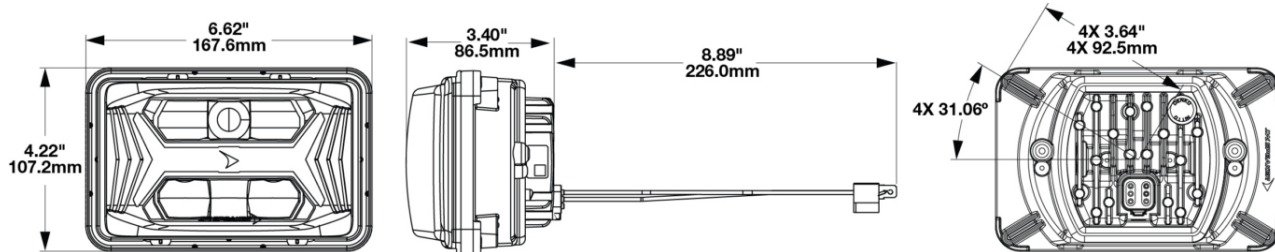

Model 8800 EVO-X Headlight

PRODUCT INFORMATION

Description	12-24V DOT/ECE LED RHT Asymmetric Low Beam Headlight with Chrome Bezel
Height	107.19 mm / 4.22 in
Width	167.64 mm / 6.6 in
Depth	86.57 mm / 3.41 in
Shape	Rectangular
Outer Lens Material	Hardcoated Polycarbonate
Outer Lens Color	Clear
Housing Material	Polycarbonate
Housing Color	Black
Bezel Color	Chrome
Retrofits	1A1 and 2A1 (4" x 6") Sealed Beams
Minimum Operating Temperature	-40 °C / -40 °F
Maximum Operating Temperature	65 °C / 149 °F
Connector or Wiring	Integrated 6-pin Deutsch to H4 (AMP #172615-2), 10" length
Mating Connector	H4 AMP #172615-2

PRODUCT DIMENSIONS

PIN	WIRE
1 - Positive	Yellow
2 - Ground	Black

PIN	FUNCTION
PIN 1	
PIN 2	
PIN 3	
PIN 4	Ground
PIN 5	Low Beam
PIN 6	

Print date: 2026-04-17

© 2026 J.W. Speaker Corporation • Germantown, WI U.S.A.
 www.jwspeaker.com • speaker@jwspeaker.com • 262.251.6660

ECE Reg 10	ECE Reg 149 - C
FMVSS 108 s10.1 (Table XIX)	IEC IP67
IEC IP69K	SAE J1383

PHOTOMETRIC SPECIFICATIONS

Raw Lumen Output	3,600
Effective Lumen Output	1,090
Candela Output	21,400
Nominal LED Color Temperature	5700 K
Beam Pattern(s)	Forward Lighting - Low Beam (DOT)