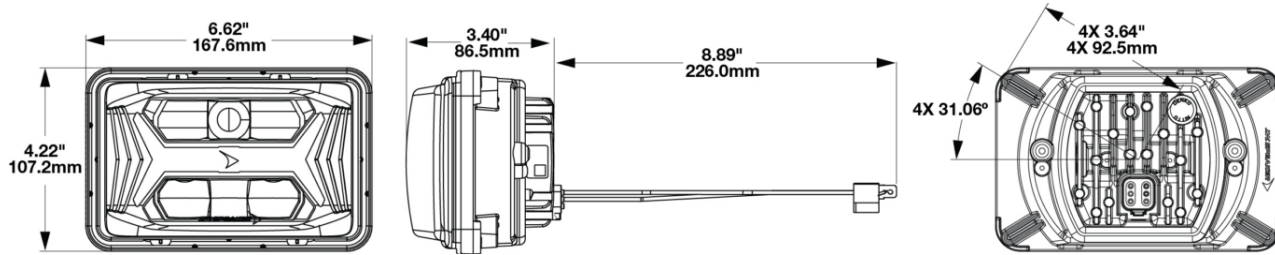

Model 8800 EVO-X Headlight

PRODUCT INFORMATION

Description	12-24V DOT/ECE LED RHT Asymmetric Low Beam Headlight with Chrome Bezel
Height	107.19 mm / 4.22 in
Width	167.64 mm / 6.6 in
Depth	86.57 mm / 3.41 in
Shape	Rectangular
Outer Lens Material	Hardcoated Polycarbonate
Outer Lens Color	Clear
Housing Material	Polycarbonate
Housing Color	Black
Bezel Color	Chrome
Retrofits	1A1 and 2A1 (4" x 6") Sealed Beams
Minimum Operating Temperature	-40 °C / -40 °F
Maximum Operating Temperature	65 °C / 149 °F
Connector or Wiring	Integrated 6-pin Deutsch to H4 (AMP #172615-2), 10" length
Mating Connector	H4 AMP #172615-2

PRODUCT DIMENSIONS

PIN	WIRE
1 - Positive	Yellow
2 - Ground	Black

PIN	FUNCTION
PIN 1	
PIN 2	
PIN 3	
PIN 4	Ground
PIN 5	Low Beam
PIN 6	

Print date: 2026-06-04

© 2026 J.W. Speaker Corporation • Germantown, WI U.S.A.
 www.jwspeaker.com • speaker@jwspeaker.com • 262.251.6660

ECE Reg 10	ECE Reg 149 - C
FMVSS 108 s10.1 (Table XIX)	IEC IP67
IEC IP69K	SAE J1383

PHOTOMETRIC SPECIFICATIONS

Raw Lumen Output	3,600
Effective Lumen Output	1,090
Candela Output	21,400
Nominal LED Color Temperature	5700 K
Beam Pattern(s)	Forward Lighting - Low Beam (DOT)