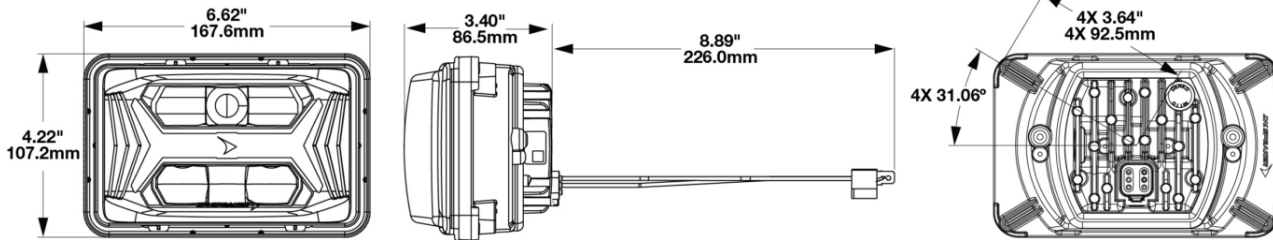

## PRODUCT INFORMATION

---

<b>Description</b>	12-24V ECE LED LHT High and Low Beam Headlight with Front Position with Chrome Bezel
<b>Height</b>	107.19 mm / 4.22 in
<b>Width</b>	167.64 mm / 6.6 in
<b>Depth</b>	86.57 mm / 3.41 in
<b>Shape</b>	Rectangular
<b>Outer Lens Material</b>	Hardcoated Polycarbonate
<b>Outer Lens Color</b>	Clear
<b>Housing Material</b>	Polycarbonate
<b>Housing Color</b>	Black
<b>Bezel Color</b>	Chrome
<b>Retrofits</b>	1A1 and 2A1 (4" x 6") Sealed Beams
<b>Minimum Operating Temperature</b>	-40 °C / -40 °F
<b>Maximum Operating Temperature</b>	65 °C / 149 °F
<b>Connector or Wiring</b>	Integrated 6-pin Deutsch to H4 (AMP #172615-2), 10" length
<b>Mating Connector</b>	H4 AMP #172615-2

## PRODUCT DIMENSIONS

PIN	WIRE
1 - Ground	Black
2 - Low Beam	Yellow
3 - High Beam	White

PIN	FUNCTION
PIN 1	Ground
PIN 2	Low Beam
PIN 3	High Beam
PIN 4	Front Position
PIN 5	-
PIN 6	-

Print date: 2026-04-17