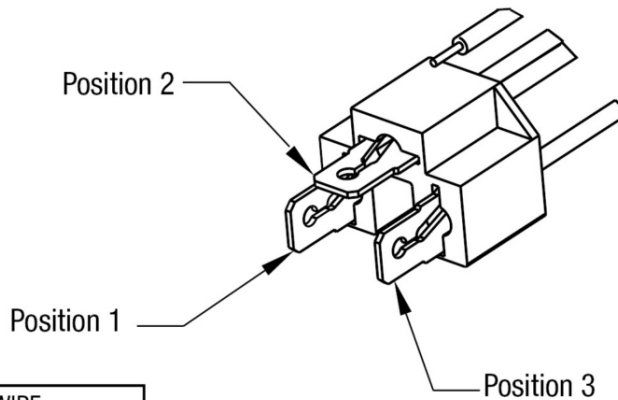

Model 8800 EVO-X Headlight

PRODUCT DIMENSIONS

PIN	WIRE
1 - Ground	Black
2 - Low Beam	Yellow
3 - High Beam	White

PIN	FUNCTION
PIN 1	Ground
PIN 2	Low Beam
PIN 3	High Beam
PIN 4	Front Position
PIN 5	-
PIN 6	-

Print date: 2026-05-01

© 2026 J.W. Speaker Corporation • Germantown, WI U.S.A.
www.jwspeaker.com • speaker@jwspeaker.com • 262.251.6660