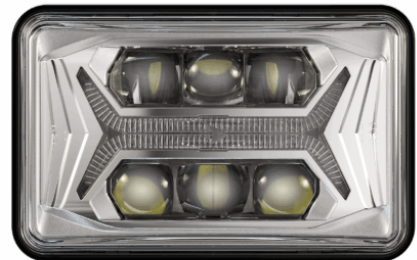

# Model 8800 EVO-X Headlight

## PRODUCT INFORMATION

---

<b>Description</b>	12-24V ECE LED LHT High and Low Beam Headlight with Front Position with Chrome Bezel
<b>Height</b>	107.19 mm / 4.22 in
<b>Width</b>	167.64 mm / 6.6 in
<b>Depth</b>	86.57 mm / 3.41 in
<b>Shape</b>	Rectangular
<b>Outer Lens Material</b>	Hardcoated Polycarbonate
<b>Outer Lens Color</b>	Clear
<b>Housing Material</b>	Polycarbonate
<b>Housing Color</b>	Black
<b>Bezel Color</b>	Chrome
<b>Retrofits</b>	1A1 and 2A1 (4" x 6") Sealed Beams
<b>Minimum Operating Temperature</b>	-40 °C / -40 °F
<b>Maximum Operating Temperature</b>	65 °C / 149 °F
<b>Connector or Wiring</b>	Integrated 6-pin Deutsch to H4 (AMP #172615-2), 10" length
<b>Mating Connector</b>	H4 AMP #172615-2