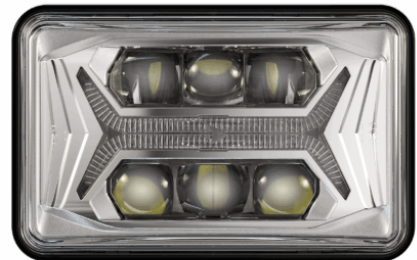

## PRODUCT INFORMATION

<b>Description</b>	12-24V ECE LED LHT High and Low Beam Headlight with Front Position with Chrome Bezel
<b>Height</b>	107.19 mm / 4.22 in
<b>Width</b>	167.64 mm / 6.6 in
<b>Depth</b>	86.57 mm / 3.41 in
<b>Shape</b>	Rectangular
<b>Outer Lens Material</b>	Hardcoated Polycarbonate
<b>Outer Lens Color</b>	Clear
<b>Housing Material</b>	Polycarbonate
<b>Housing Color</b>	Black
<b>Bezel Color</b>	Chrome
<b>Retrofits</b>	1A1 and 2A1 (4" x 6") Sealed Beams
<b>Minimum Operating Temperature</b>	-40 °C / -40 °F
<b>Maximum Operating Temperature</b>	65 °C / 149 °F
<b>Connector or Wiring</b>	Integrated 6-pin Deutsch to H4 (AMP #172615-2), 10" length
<b>Mating Connector</b>	H4 AMP #172615-2