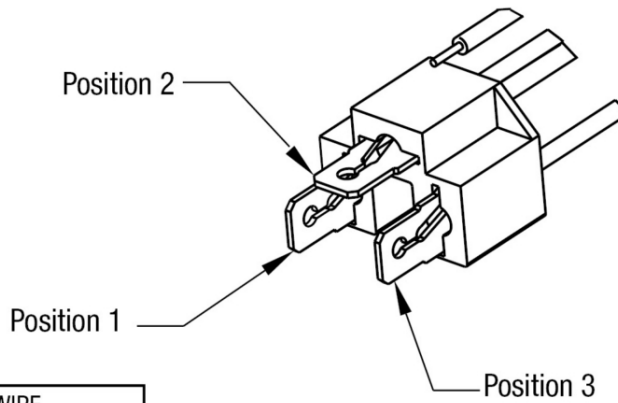

Model 8800 EVO-X Headlight

PRODUCT DIMENSIONS

PIN	WIRE
1 - Ground	Black
2 - Low Beam	Yellow
3 - High Beam	White

PIN	FUNCTION
PIN 1	Ground
PIN 2	Low Beam
PIN 3	High Beam
PIN 4	Front Position
PIN 5	-
PIN 6	-

Print date: 2026-07-03

© 2026 J.W. Speaker Corporation • Germantown, WI U.S.A.
www.jwspeaker.com • speaker@jwspeaker.com • 262.251.6660