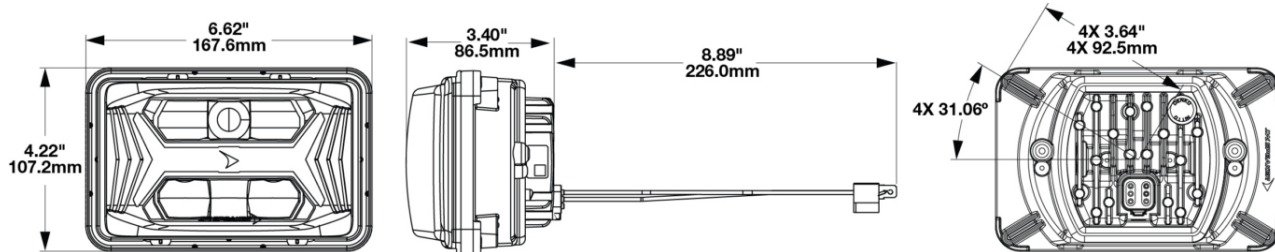

## PRODUCT INFORMATION

---

<b>Description</b>	12-24V ECE LED LHT High and Low Beam Headlight with Front Position with Chrome Bezel
<b>Height</b>	107.19 mm / 4.22 in
<b>Width</b>	167.64 mm / 6.6 in
<b>Depth</b>	86.57 mm / 3.41 in
<b>Shape</b>	Rectangular
<b>Outer Lens Material</b>	Hardcoated Polycarbonate
<b>Outer Lens Color</b>	Clear
<b>Housing Material</b>	Polycarbonate
<b>Housing Color</b>	Black
<b>Bezel Color</b>	Chrome
<b>Retrofits</b>	1A1 and 2A1 (4" x 6") Sealed Beams
<b>Minimum Operating Temperature</b>	-40 °C / -40 °F
<b>Maximum Operating Temperature</b>	65 °C / 149 °F
<b>Connector or Wiring</b>	Integrated 6-pin Deutsch to H4 (AMP #172615-2), 10" length
<b>Mating Connector</b>	H4 AMP #172615-2

## PRODUCT DIMENSIONS

PIN	WIRE
1 - Ground	Black
2 - Low Beam	Yellow
3 - High Beam	White

PIN	FUNCTION
PIN 1	Ground
PIN 2	Low Beam
PIN 3	High Beam
PIN 4	Front Position
PIN 5	-
PIN 6	-

Print date: 2026-06-04