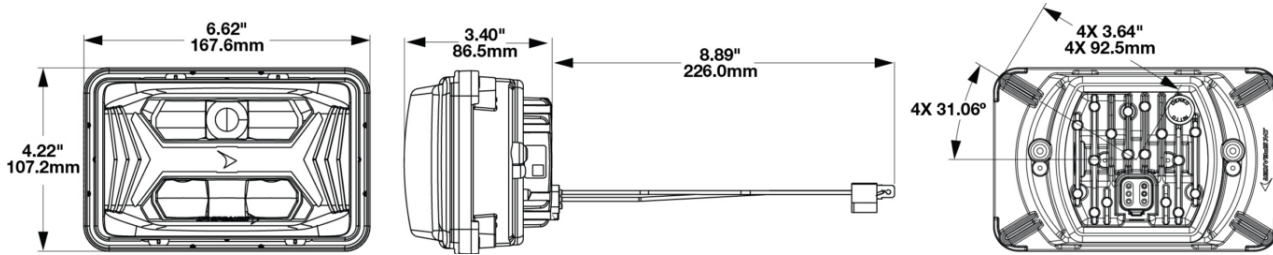

Model 8800 EVO-X Headlight

PRODUCT DIMENSIONS

PIN	WIRE
1 - Ground	Black
2 - Low Beam	Yellow
3 - High Beam	White

PIN	FUNCTION
PIN 1	Ground
PIN 2	Low Beam
PIN 3	High Beam
PIN 4	Front Position
PIN 5	-
PIN 6	-

Print date: 2026-07-03

© 2026 J.W. Speaker Corporation • Germantown, WI U.S.A.
www.jwspeaker.com • speaker@jwspeaker.com • 262.251.6660