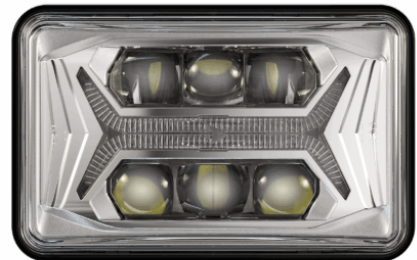

## PRODUCT INFORMATION

---

<b>Description</b>	12-24V ECE LED LHT High and Low Beam Headlight with Front Position with Chrome Bezel
<b>Height</b>	107.19 mm / 4.22 in
<b>Width</b>	167.64 mm / 6.6 in
<b>Depth</b>	86.57 mm / 3.41 in
<b>Shape</b>	Rectangular
<b>Outer Lens Material</b>	Hardcoated Polycarbonate
<b>Outer Lens Color</b>	Clear
<b>Housing Material</b>	Polycarbonate
<b>Housing Color</b>	Black
<b>Bezel Color</b>	Chrome
<b>Retrofits</b>	1A1 and 2A1 (4" x 6") Sealed Beams
<b>Minimum Operating Temperature</b>	-40 °C / -40 °F
<b>Maximum Operating Temperature</b>	65 °C / 149 °F
<b>Connector or Wiring</b>	Integrated 6-pin Deutsch to H4 (AMP #172615-2), 10" length
<b>Mating Connector</b>	H4 AMP #172615-2