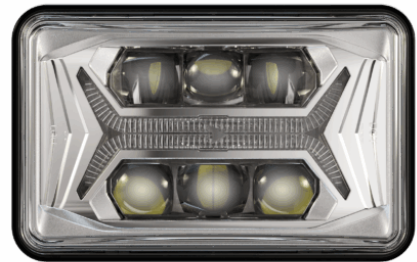

## PRODUCT INFORMATION

<b>Description</b>	12-24V DOT LED High and Symmetric Low Beam Headlight with Chrome Bezel
<b>Height</b>	107.19 mm / 4.22 in
<b>Width</b>	167.64 mm / 6.6 in
<b>Depth</b>	86.57 mm / 3.41 in
<b>Shape</b>	Rectangular
<b>Outer Lens Material</b>	Hardcoated Polycarbonate
<b>Outer Lens Color</b>	Clear
<b>Housing Material</b>	Polycarbonate
<b>Housing Color</b>	Black
<b>Bezel Color</b>	Chrome
<b>Retrofits</b>	1A1 and 2A1 (4" x 6") Sealed Beams
<b>Minimum Operating Temperature</b>	-40 °C / -40 °F
<b>Maximum Operating Temperature</b>	65 °C / 149 °F
<b>Connector or Wiring</b>	Integrated 6-pin Deutsch to H4 (AMP #172615-2), 10" length
<b>Mating Connector</b>	H4 AMP #172615-2