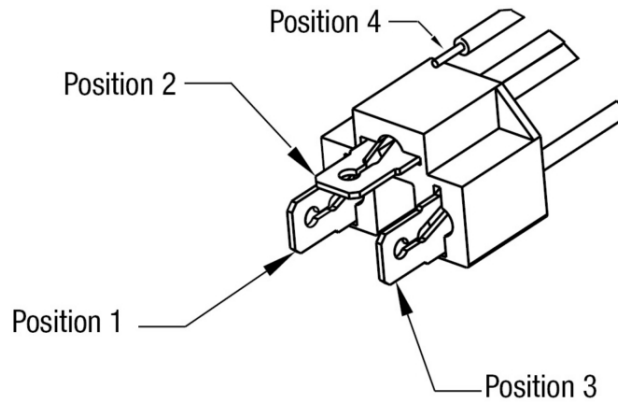

Model 8800 EVO-X Headlight

PRODUCT DIMENSIONS

PIN	WIRE
1 - Ground	Black
2 - Low Beam	Yellow
3 - High Beam	White
4 - Front Position	Red

PIN	FUNCTION
PIN 1	Ground
PIN 2	Low Beam
PIN 3	High Beam
PIN 4	Front Position
PIN 5	-
PIN 6	-

Print date: 2026-05-01

© 2026 J.W. Speaker Corporation • Germantown, WI U.S.A.
www.jwspeaker.com • speaker@jwspeaker.com • 262.251.6660