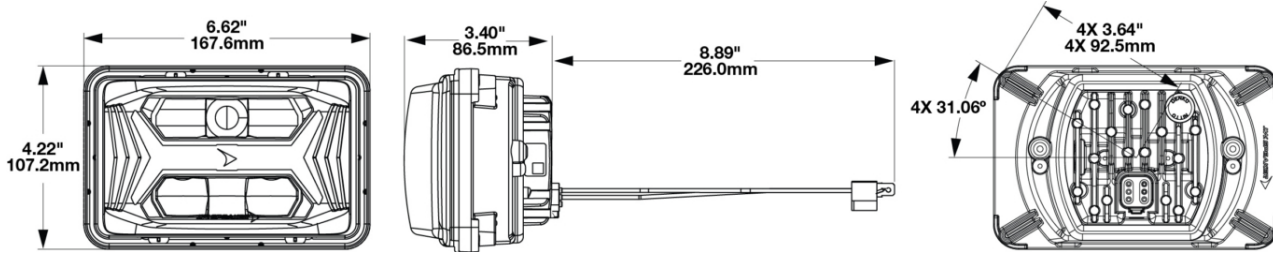

Model 8800 EVO-X Headlight

PRODUCT DIMENSIONS

PIN	WIRE
1 - Ground	Black
2 - Low Beam	Yellow
3 - High Beam	White
4 - Front Position	Red

PIN	FUNCTION
PIN 1	Ground
PIN 2	Low Beam
PIN 3	High Beam
PIN 4	Front Position
PIN 5	-
PIN 6	-

Print date: 2026-05-01

© 2026 J.W. Speaker Corporation • Germantown, WI U.S.A.
www.jwspeaker.com • speaker@jwspeaker.com • 262.251.6660