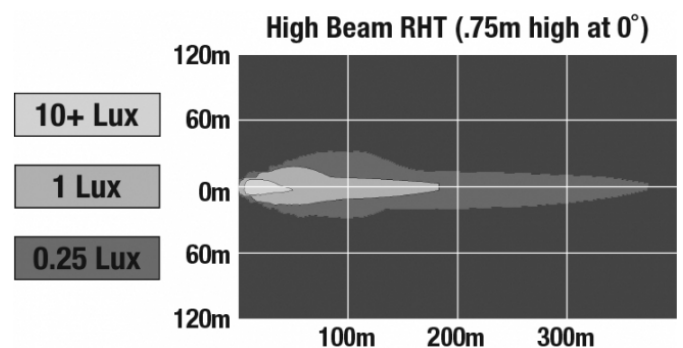

Print date: 2017-10-18

© 2017 J.W. Speaker Corporation • Germantown, WI U.S.A.
www.jwspeaker.com • speaker@jwspeaker.com • 262.251.6660

J.W. SPEAKER
Engineered. Lighting. Solutions.