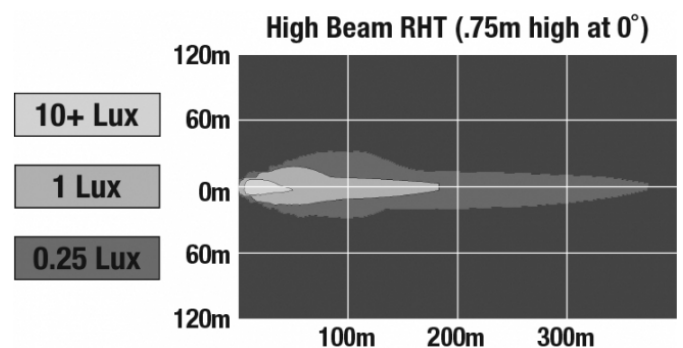

LED Headlights - Model 6130 Evolution

PRODUCT INFORMATION

Description	12-24V DOT/ECE LED High Beam Headlight
Height	120.40 mm / 4.74 in
Width	120.40 mm / 4.74 in
Depth	81.53 mm / 3.21 in
Shape	Round
Outer Lens Material	Polycarbonate
Outer Lens Color	Clear
Housing Material	Aluminum
Housing Color	Black
Bezel Color	Black
Connector or Wiring	12" Flying Leads
Mating Connector	n/a
Product Weight	1.50 lbs / 0.68 kgs
Shipping Weight	1.68 lbs / 0.76 kgs

Input Voltage	12-24V DC
Operating Voltage	10-30V DC
Black Wire	Ground
Yellow Wire	Front Position
White Wire	High Beam
Current Draw	1.84A @ 12V DC (High Beam) 0.84A @ 24V DC (High Beam) 0.11A @ 12V DC (Front Position) 0.09A @ 24V DC (Front Position)

REGULATORY STANDARDS COMPLIANCE

Buy America Standards	ECE Reg 112
ECE Reg 7	Eco Friendly
FMVSS 108 Table XVIII	IEC IP67

PHOTOMETRIC SPECIFICATIONS

Raw Lumen Output	1,760 (High Beam)
Effective Lumen Output	955 (High Beam)
Beam Pattern(s)	Forward Lighting - High Beam (DOT/ECE) Signalization - Front Position