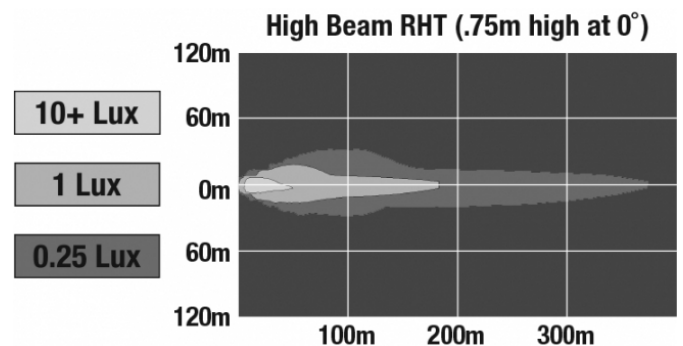

## PRODUCT INFORMATION

<b>Description</b>	12-24V DOT/ECE LED High Beam Headlight
<b>Height</b>	120.40 mm / 4.74 in
<b>Width</b>	120.40 mm / 4.74 in
<b>Depth</b>	81.53 mm / 3.21 in
<b>Shape</b>	Round
<b>Outer Lens Material</b>	Polycarbonate
<b>Outer Lens Color</b>	Clear
<b>Housing Material</b>	Aluminum
<b>Housing Color</b>	Black
<b>Bezel Color</b>	Black
<b>Connector or Wiring</b>	12" Flying Leads
<b>Mating Connector</b>	n/a
<b>Product Weight</b>	1.55 lbs / 0.7 kgs
<b>Shipping Weight</b>	1.68 lbs / 0.76 kgs

## ELECTRICAL SPECIFICATIONS

<b>Input Voltage</b>	12-24V DC
<b>Operating Voltage</b>	10-30V DC
<b>Black Wire</b>	Ground
<b>Yellow Wire</b>	Front Position
<b>White Wire</b>	High Beam
<b>Current Draw</b>	1.84A @ 12V DC (High Beam) 0.84A @ 24V DC (High Beam) 0.11A @ 12V DC (Front Position) 0.09A @ 24V DC (Front Position)

## PHOTOMETRIC SPECIFICATIONS

<b>Raw Lumen Output</b>	1,760 (High Beam)
<b>Effective Lumen Output</b>	955 (High Beam)
<b>Beam Pattern(s)</b>	Forward Lighting - High Beam (DOT/ECE) Signalization - Front Position