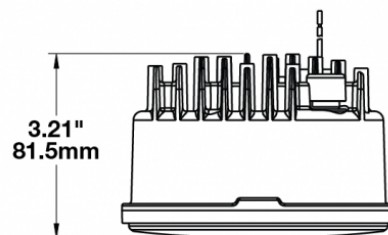

PRODUCT DIMENSIONS

Print date: 2018-04-20

© 2018 J.W. Speaker Corporation • Germantown, WI U.S.A.
www.jwspeaker.com • speaker@jwspeaker.com • 262.251.6660

J.W. SPEAKER
Engineered. Lighting. Solutions.