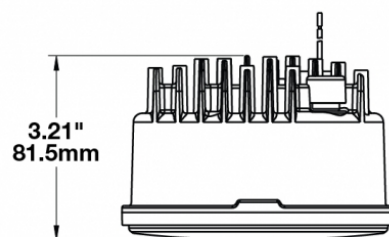

## PRODUCT INFORMATION

<b>Description</b>	12-24V DOT/ECE LED High Beam Headlight
<b>Height</b>	120.40 mm / 4.74 in
<b>Width</b>	120.40 mm / 4.74 in
<b>Depth</b>	81.53 mm / 3.21 in
<b>Shape</b>	Round
<b>Outer Lens Material</b>	Polycarbonate
<b>Outer Lens Color</b>	Clear
<b>Housing Material</b>	Aluminum
<b>Housing Color</b>	Black
<b>Bezel Color</b>	Black
<b>Connector or Wiring</b>	12" Flying Leads
<b>Mating Connector</b>	n/a
<b>Product Weight</b>	1.55 lbs / 0.7 kgs
<b>Shipping Weight</b>	1.68 lbs / 0.76 kgs