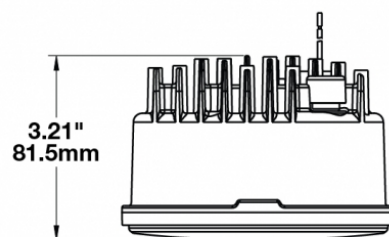

PRODUCT DIMENSIONS

Print date: 2018-02-20

© 2018 J.W. Speaker Corporation • Germantown, WI U.S.A.
www.jwspeaker.com • speaker@jwspeaker.com • 262.251.6660

J.W. SPEAKER
Engineered. Lighting. Solutions.