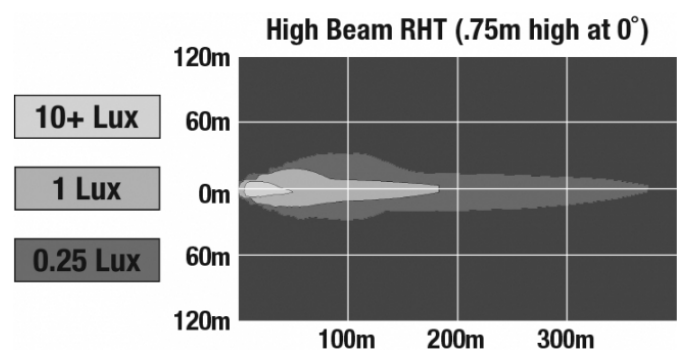

LED Headlights - Model 6130 Evolution

PRODUCT INFORMATION

Description	12-24V DOT/ECE LED High Beam Headlight
Height	120.40 mm / 4.74 in
Width	120.40 mm / 4.74 in
Depth	81.53 mm / 3.21 in
Shape	Round
Outer Lens Material	Polycarbonate
Outer Lens Color	Clear
Housing Material	Aluminum
Housing Color	Black
Bezel Color	Black
Connector or Wiring	12" Flying Leads
Mating Connector	n/a
Product Weight	1.50 lbs / 0.68 kgs
Shipping Weight	1.68 lbs / 0.76 kgs

ELECTRICAL SPECIFICATIONS

Input Voltage	12-24V DC
Operating Voltage	10-30V DC
Black Wire	Ground
Yellow Wire	Front Position
White Wire	High Beam
Current Draw	1.84A @ 12V DC (High Beam) 0.84A @ 24V DC (High Beam) 0.11A @ 12V DC (Front Position) 0.09A @ 24V DC (Front Position)

REGULATORY STANDARDS COMPLIANCE

Buy America Standards	ECE Reg 112
ECE Reg 7	Eco Friendly
FMVSS 108 Table XVIII	IEC IP67

PHOTOMETRIC SPECIFICATIONS

Raw Lumen Output	1,760 (High Beam)
Effective Lumen Output	955 (High Beam)
Beam Pattern(s)	Forward Lighting - High Beam (DOT/ECE) Signalization - Front Position