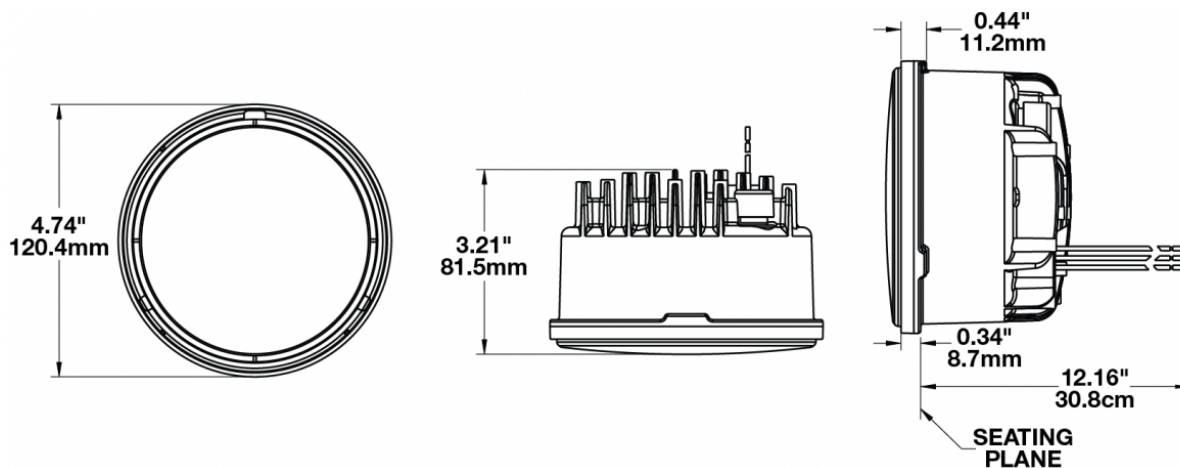

PRODUCT DIMENSIONS

Print date: 2018-07-17

© 2018 J.W. Speaker Corporation • Germantown, WI U.S.A.
www.jwspeaker.com • speaker@jwspeaker.com • 262.251.6660