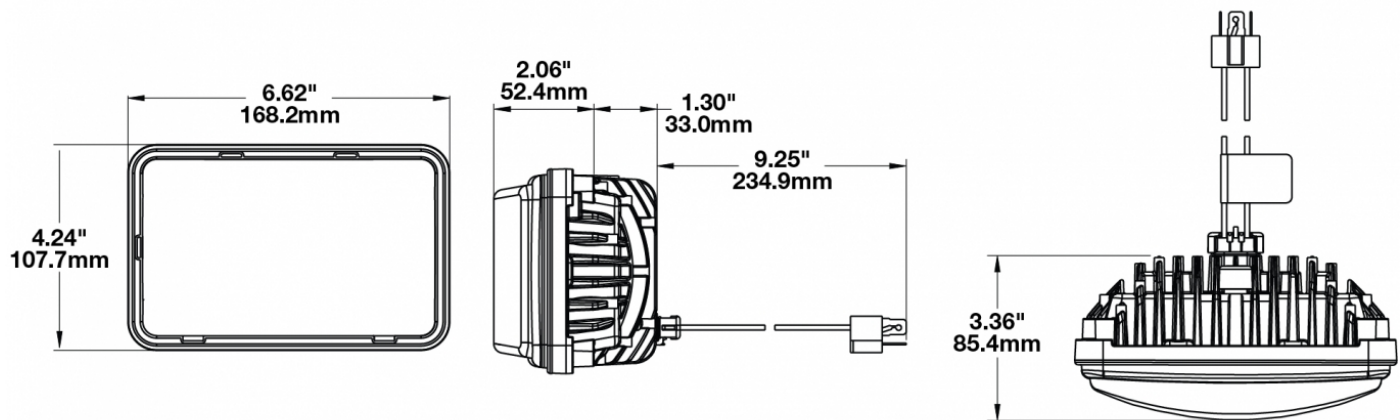

LED Headlights – Model 8800 Evolution 2

PRODUCT INFORMATION

Description	12-24V ECE LED LHT Low Beam Headlight with Black Bezel
Height	107.19 mm / 4.22 in
Width	167.64 mm / 6.6 in
Depth	84.90 mm / 3.34 in
Shape	Rectangular
Outer Lens Material	Hardcoated Polycarbonate
Outer Lens Color	Clear
Housing Material	Die-Cast Aluminum
Housing Color	Black
Bezel Color	Black
Mounting Type	Low-Profile Panel Mount
Retrofits	1A1 and 2A1 (4" 1 6") sealed beams
Minimum Operating Temperature	-40 °C / -40 °F
Maximum Operating Temperature	65 °C / 149 °F
Connector or Wiring	H4 Connector - AMP (#172615-2)
Mating Connector	LH Terminal - AMP (#172795-1); RH Terminal - AMP (#172796-1)
Product Weight	1.83 lbs / 0.83 kgs
Shipping Weight	2.30 lbs / 1.04 kgs

PRODUCT DIMENSIONS

ELECTRICAL SPECIFICATIONS

Input Voltage	12-24V DC
Operating Voltage	9-32V DC
White Wire	Low Beam
Black Wire	Ground
Yellow Wire	Low Beam
Current Draw	2.10A @ 12V DC 1.00A @ 24V DC

REGULATORY STANDARDS COMPLIANCE

LED Headlights – Model 8800 Evolution 2

PHOTOMETRIC SPECIFICATIONS

Raw Lumen Output	2,830
Effective Lumen Output	782
Candela Output	29,800
Nominal LED Color Temperature	5000 K
Beam Pattern(s)	Forward Lighting - Low Beam (ECE Left Hand)