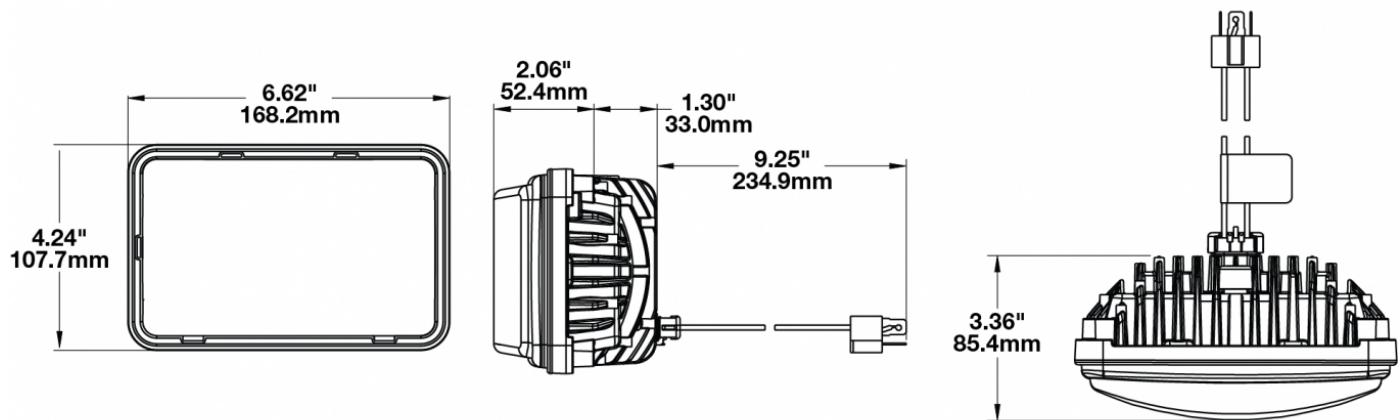

LED Headlights – Model 8800 Evolution 2

PRODUCT INFORMATION

Description	12-24V ECE LED LHT Low Beam Headlight with Black Bezel
Height	107.19 mm / 4.22 in
Width	167.64 mm / 6.6 in
Depth	84.90 mm / 3.34 in
Shape	Rectangular
Outer Lens Material	Hardcoated Polycarbonate
Outer Lens Color	Clear
Housing Material	Die-Cast Aluminum
Housing Color	Black
Bezel Color	Black
Mounting Type	Low-Profile Panel Mount
Retrofits	1A1 and 2A1 (4" 1 6") sealed beams
Minimum Operating Temperature	-40 °C / -40 °F
Maximum Operating Temperature	65 °C / 149 °F
Connector or Wiring	H4 Connector - AMP (#172615-2)
Mating Connector	LH Terminal - AMP (#172795-1); RH Terminal - AMP (#172796-1)
Shipping Weight	2.30 lbs / 1.04 kgs

PRODUCT DIMENSIONS

ELECTRICAL SPECIFICATIONS

Input Voltage	12-24V DC
Operating Voltage	9-32V DC
White Wire	Low Beam
Black Wire	Ground
Yellow Wire	Low Beam
Current Draw	2.10A @ 12V DC 1.00A @ 24V DC

REGULATORY STANDARDS COMPLIANCE

LED Headlights – Model 8800 Evolution 2

PHOTOMETRIC SPECIFICATIONS

Raw Lumen Output	2,830
Effective Lumen Output	782
Candela Output	29,800
Nominal LED Color Temperature	5000 K
Beam Pattern(s)	Forward Lighting - Low Beam (ECE Left Hand)