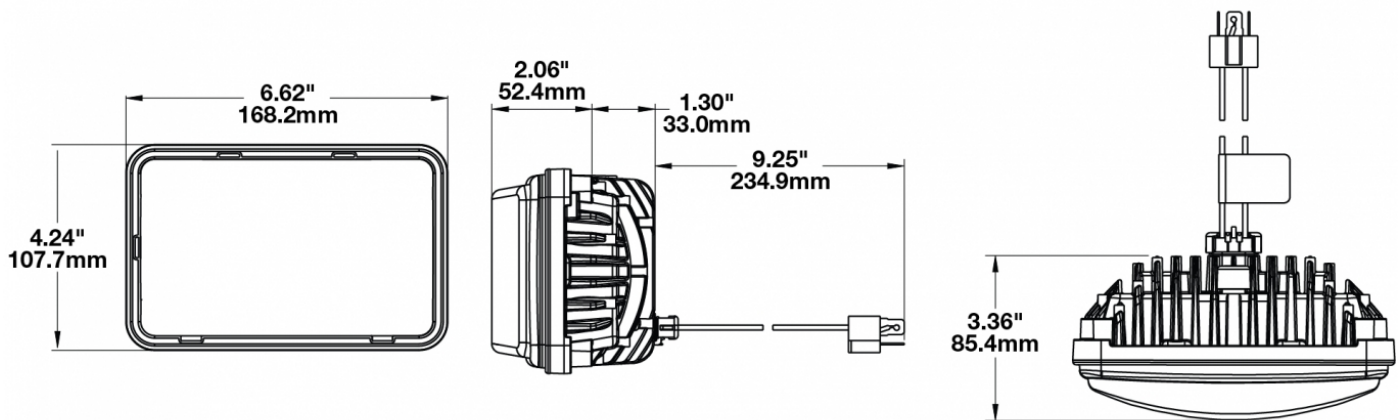

LED Headlights – Model 8800 Evolution 2

PRODUCT INFORMATION

Description	12-24V ECE LED LHT Low Beam Headlight with Black Bezel
Height	107.19 mm / 4.22 in
Width	167.64 mm / 6.6 in
Depth	84.90 mm / 3.34 in
Shape	Rectangular
Outer Lens Material	Hardcoated Polycarbonate
Outer Lens Color	Clear
Housing Material	Die-Cast Aluminum
Housing Color	Black
Bezel Color	Black
Mounting Type	Low-Profile Panel Mount
Retrofits	1A1 and 2A1 (4" 1 6") sealed beams
Minimum Operating Temperature	-40 °C / -40 °F
Maximum Operating Temperature	65 °C / 149 °F
Connector or Wiring	H4 Connector - AMP (#172615-2)
Mating Connector	LH Terminal - AMP (#172795-1); RH Terminal - AMP (#172796-1)
Shipping Weight	2.30 lbs / 1.04 kgs

PRODUCT DIMENSIONS

ELECTRICAL SPECIFICATIONS

Input Voltage	12-24V DC
Operating Voltage	9-32V DC
White Wire	Low Beam
Black Wire	Ground
Yellow Wire	Low Beam
Current Draw	2.10A @ 12V DC 1.00A @ 24V DC

REGULATORY STANDARDS COMPLIANCE

LED Headlights – Model 8800 Evolution 2

PHOTOMETRIC SPECIFICATIONS

Raw Lumen Output	2,830
Effective Lumen Output	782
Candela Output	29,800
Nominal LED Color Temperature	5000 K
Beam Pattern(s)	Forward Lighting - Low Beam (ECE Left Hand)