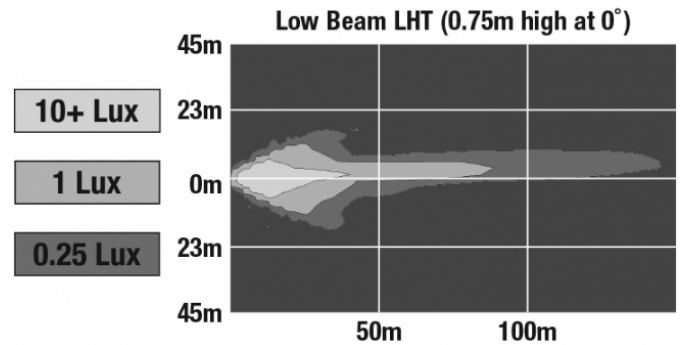

PHOTOMETRIC SPECIFICATIONS

Raw Lumen Output	2,830
Effective Lumen Output	782
Candela Output	29,800
Nominal LED Color Temperature	5000 K
Beam Pattern(s)	Forward Lighting - Low Beam (ECE Left Hand)

APPLICATIONS