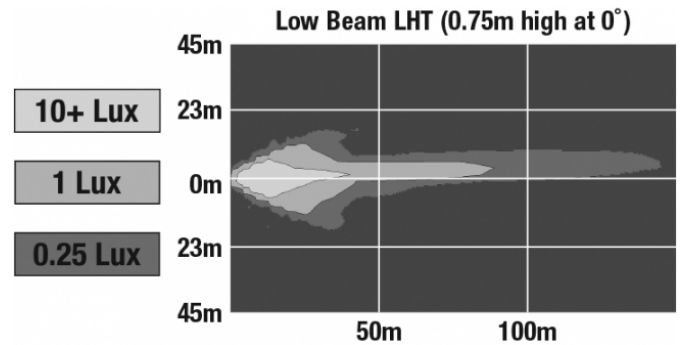

LED Headlights – Model 8800 Evolution 2

PHOTOMETRIC SPECIFICATIONS

Raw Lumen Output	2,830
Effective Lumen Output	782
Candela Output	29,800
Nominal LED Color Temperature	5000 K
Beam Pattern(s)	Forward Lighting - Low Beam (ECE Left Hand)