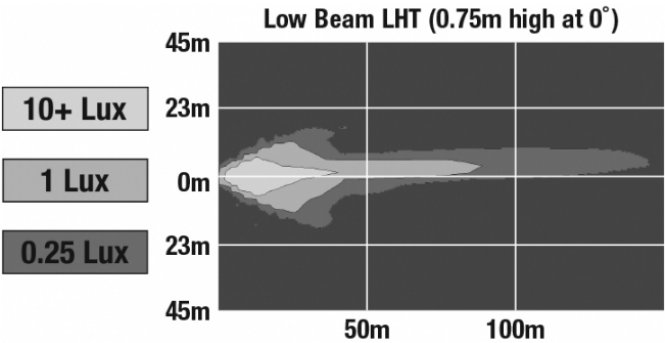

LED Headlights – Model 8800 Evolution 2

PHOTOMETRIC SPECIFICATIONS

Raw Lumen Output	2,830
Effective Lumen Output	782
Candela Output	29,800
Nominal LED Color Temperature	5000 K
Beam Pattern(s)	Forward Lighting - Low Beam (ECE Left Hand)