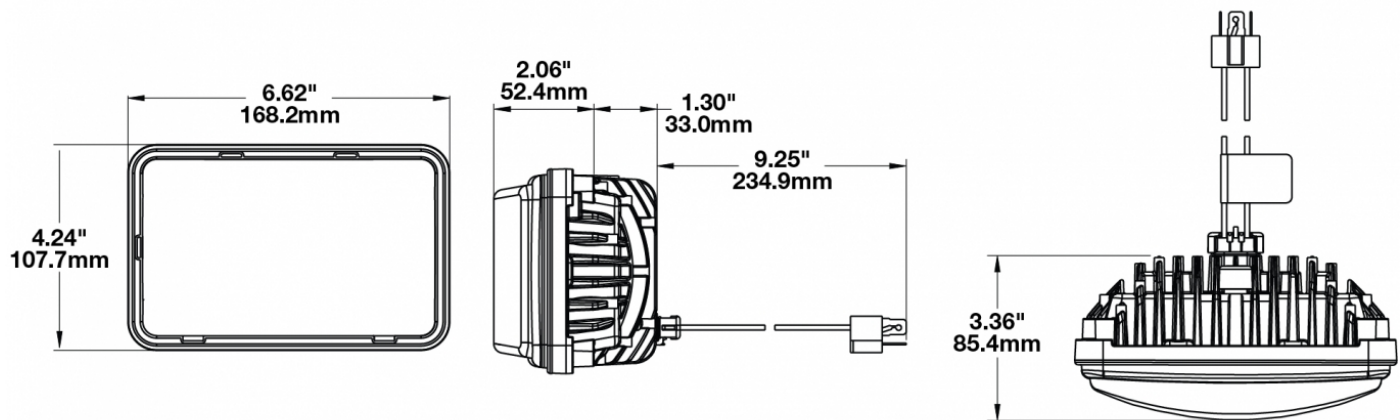

LED Headlights – Model 8800 Evolution 2

PRODUCT INFORMATION

Description	12-24V ECE LED LHT Low Beam Heated Headlight with Chrome Bezel
Height	107.19 mm / 4.22 in
Width	167.64 mm / 6.6 in
Depth	84.90 mm / 3.34 in
Shape	Rectangular
Outer Lens Material	Hardcoated Polycarbonate
Outer Lens Color	Clear
Housing Material	Die-Cast Aluminum
Housing Color	Black
Bezel Color	Chrome
Mounting Type	Low-Profile Panel Mount
Retrofits	1A1 and 2A1 (4" 1 6") sealed beams
Minimum Operating Temperature	-40 °C / -40 °F
Maximum Operating Temperature	65 °C / 149 °F
Connector or Wiring	H4 Connector - AMP (#172615-2)
Mating Connector	LH Terminal - AMP (#172795-1); RH Terminal - AMP (#172796-1)
Shipping Weight	2.30 lbs / 1.04 kgs

PRODUCT DIMENSIONS

ELECTRICAL SPECIFICATIONS

Input Voltage	12-24V DC
Operating Voltage	9-32V DC
White Wire	Low Beam
Black Wire	Ground
Yellow Wire	Low Beam
Current Draw	3.30A @ 12V DC 1.67A @ 24V DC

REGULATORY STANDARDS COMPLIANCE

J.W. SPEAKER
Engineered. Lighting. Solutions.

LED Headlights – Model 8800 Evolution 2

PHOTOMETRIC SPECIFICATIONS

Raw Lumen Output	2,830
Effective Lumen Output	782
Candela Output	29,800
Nominal LED Color Temperature	5000 K
Beam Pattern(s)	Forward Lighting - Low Beam (ECE Left Hand)