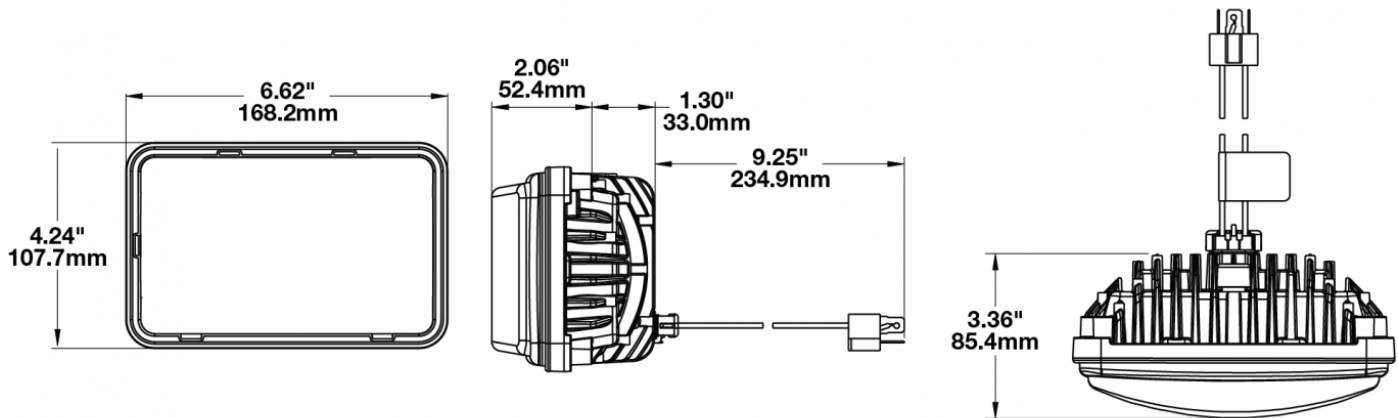

## PRODUCT INFORMATION

<b>Description</b>	12-24V ECE LED LHT Low Beam Heated Headlight with Chrome Bezel
<b>Height</b>	107.19 mm / 4.22 in
<b>Width</b>	167.64 mm / 6.6 in
<b>Depth</b>	84.90 mm / 3.34 in
<b>Shape</b>	Rectangular
<b>Outer Lens Material</b>	Hardcoated Polycarbonate
<b>Outer Lens Color</b>	Clear
<b>Housing Material</b>	Die-Cast Aluminum
<b>Housing Color</b>	Black
<b>Bezel Color</b>	Chrome
<b>Mounting Type</b>	Low-Profile Panel Mount
<b>Retrofits</b>	1A1 and 2A1 (4" 1 6") sealed beams
<b>Minimum Operating Temperature</b>	-40 °C / -40 °F
<b>Maximum Operating Temperature</b>	65 °C / 149 °F
<b>Connector or Wiring</b>	H4 Connector - AMP (#172615-2)
<b>Mating Connector</b>	LH Terminal - AMP (#172795-1); RH Terminal - AMP (#172796-1)
<b>Product Weight</b>	2.00 lbs / 0.91 kgs
<b>Shipping Weight</b>	2.30 lbs / 1.04 kgs

## PRODUCT DIMENSIONS