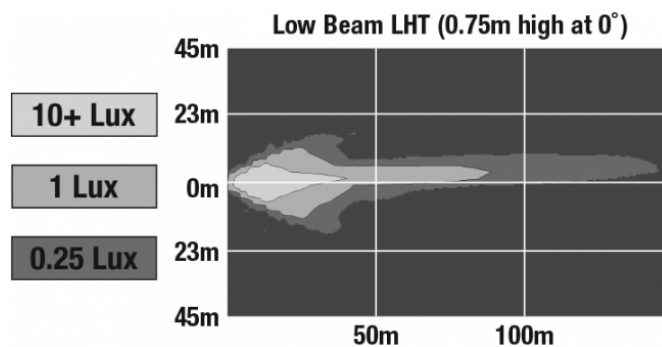

LED Headlights – Model 8800 Evolution 2

PHOTOMETRIC SPECIFICATIONS

Raw Lumen Output	2,830
Effective Lumen Output	782
Candela Output	29,800
Nominal LED Color Temperature	5000 K
Beam Pattern(s)	Forward Lighting - Low Beam (ECE Left Hand)