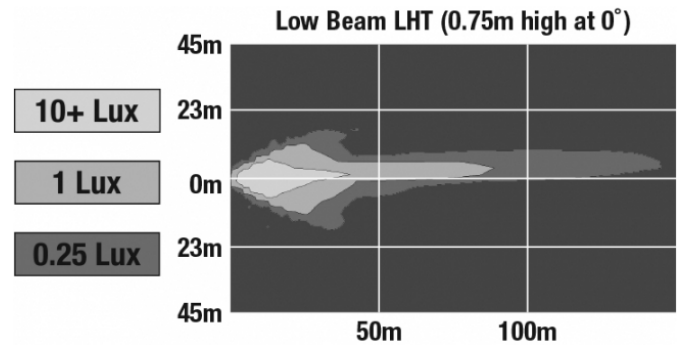

J.W. SPEAKER
Engineered. Lighting. Solutions.

LED Headlights – Model 8800 Evolution 2

PHOTOMETRIC SPECIFICATIONS

Raw Lumen Output	2,830
Effective Lumen Output	782
Candela Output	29,800
Nominal LED Color Temperature	5000 K
Beam Pattern(s)	Forward Lighting - Low Beam (ECE Left Hand)