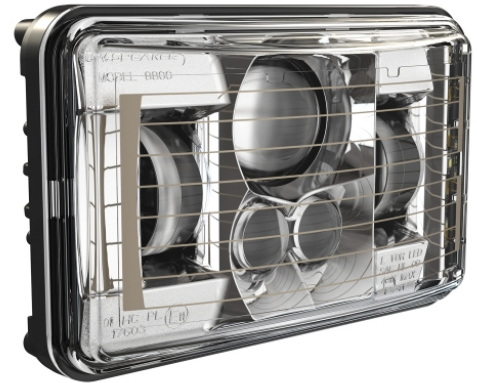

# LED Headlights – Model 8800 Evolution 2

## PRODUCT INFORMATION

<b>Description</b>	12-24V ECE LED LHT Low Beam Heated Headlight with Chrome Bezel
<b>Height</b>	107.19 mm / 4.22 in
<b>Width</b>	167.64 mm / 6.6 in
<b>Depth</b>	84.90 mm / 3.34 in
<b>Shape</b>	Rectangular
<b>Outer Lens Material</b>	Hardcoated Polycarbonate
<b>Outer Lens Color</b>	Clear
<b>Housing Material</b>	Die-Cast Aluminum
<b>Housing Color</b>	Black
<b>Bezel Color</b>	Chrome
<b>Mounting Type</b>	Low-Profile Panel Mount
<b>Retrofits</b>	1A1 and 2A1 (4" 1 6") sealed beams
<b>Minimum Operating Temperature</b>	-40 °C / -40 °F
<b>Maximum Operating Temperature</b>	65 °C / 149 °F
<b>Connector or Wiring</b>	H4 Connector - AMP (#172615-2)
<b>Mating Connector</b>	LH Terminal - AMP (#172795-1); RH Terminal - AMP (#172796-1)
<b>Product Weight</b>	2.00 lbs / 0.91 kgs
<b>Shipping Weight</b>	2.30 lbs / 1.04 kgs