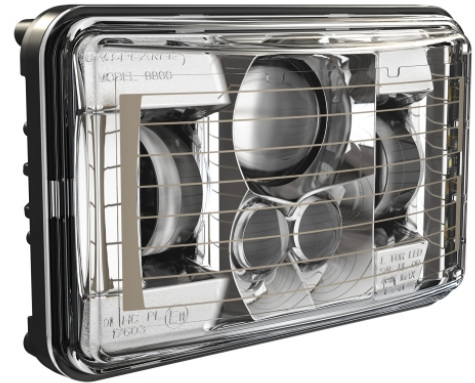

LED Headlights – Model 8800 Evolution 2

PRODUCT INFORMATION

Description	12-24V ECE LED LHT Low Beam Heated Headlight with Chrome Bezel
Height	107.19 mm / 4.22 in
Width	167.64 mm / 6.6 in
Depth	84.90 mm / 3.34 in
Shape	Rectangular
Outer Lens Material	Hardcoated Polycarbonate
Outer Lens Color	Clear
Housing Material	Die-Cast Aluminum
Housing Color	Black
Bezel Color	Chrome
Mounting Type	Low-Profile Panel Mount
Retrofits	1A1 and 2A1 (4" 1 6") sealed beams
Minimum Operating Temperature	-40 °C / -40 °F
Maximum Operating Temperature	65 °C / 149 °F
Connector or Wiring	H4 Connector - AMP (#172615-2)
Mating Connector	LH Terminal - AMP (#172795-1); RH Terminal - AMP (#172796-1)
Shipping Weight	2.30 lbs / 1.04 kgs

PRODUCT DIMENSIONS

ELECTRICAL SPECIFICATIONS

Input Voltage	12-24V DC
Operating Voltage	9-32V DC
White Wire	Low Beam
Black Wire	Ground
Yellow Wire	Low Beam
Current Draw	3.30A @ 12V DC 1.67A @ 24V DC

REGULATORY STANDARDS COMPLIANCE

J.W. SPEAKER
Engineered. Lighting. Solutions.

LED Headlights – Model 8800 Evolution 2

PHOTOMETRIC SPECIFICATIONS

Raw Lumen Output	2,830
Effective Lumen Output	782
Candela Output	29,800
Nominal LED Color Temperature	5000 K
Beam Pattern(s)	Forward Lighting - Low Beam (ECE Left Hand)