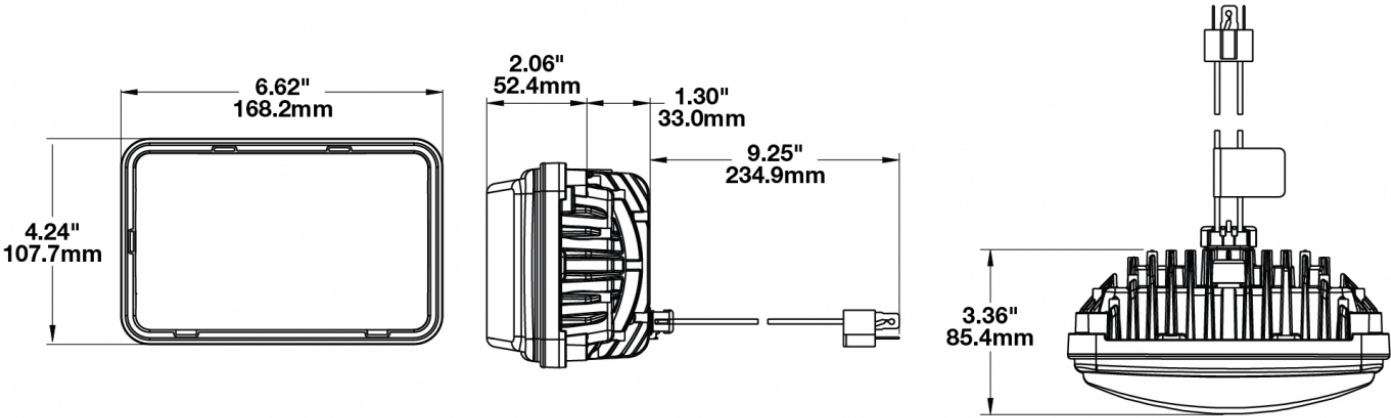

LED Headlights – Model 8800 Evolution 2

PRODUCT INFORMATION

Description	12-24V ECE LED LHT Low Beam Heated Headlight with Chrome Bezel
Height	107.19 mm / 4.22 in
Width	167.64 mm / 6.6 in
Depth	84.90 mm / 3.34 in
Shape	Rectangular
Outer Lens Material	Hardcoated Polycarbonate
Outer Lens Color	Clear
Housing Material	Die-Cast Aluminum
Housing Color	Black
Bezel Color	Chrome
Mounting Type	Low-Profile Panel Mount
Retrofits	1A1 and 2A1 (4" 1 6") sealed beams
Minimum Operating Temperature	-40 °C / -40 °F
Maximum Operating Temperature	65 °C / 149 °F
Connector or Wiring	H4 Connector - AMP (#172615-2)
Mating Connector	LH Terminal - AMP (#172795-1); RH Terminal - AMP (#172796-1)
Shipping Weight	2.30 lbs / 1.04 kgs

PRODUCT DIMENSIONS

ELECTRICAL SPECIFICATIONS

Input Voltage	12-24V DC
Operating Voltage	9-32V DC
White Wire	Low Beam
Black Wire	Ground
Yellow Wire	Low Beam
Current Draw	3.30A @ 12V DC 1.67A @ 24V DC

REGULATORY STANDARDS COMPLIANCE

LED Headlights – Model 8800 Evolution 2

PHOTOMETRIC SPECIFICATIONS

Raw Lumen Output	2,830
Effective Lumen Output	782
Candela Output	29,800
Nominal LED Color Temperature	5000 K
Beam Pattern(s)	Forward Lighting - Low Beam (ECE Left Hand)