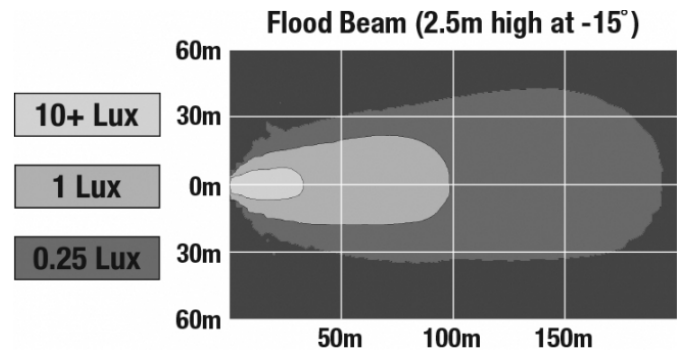

LED Work Light - Model 526

PRODUCT INFORMATION

Description	12-24V LED Work Light with Yellow Housing, Polycarbonate Lens & Flood Beam Pattern
Height	160.02 mm / 6.3 in
Width	157.48 mm / 6.2 in
Depth	96.52 mm / 3.8 in
Shape	Square
Outer Lens Material	Polycarbonate
Outer Lens Color	Clear
Housing Material	Die-Cast Aluminum
Housing Color	Yellow
Mounting Hardware Description	(x1) M10-1.5 x 25 Mounting Bolt
Mounting Type	Universal Pedestal Mount
Minimum Operating Temperature	-40 °C / -40 °F
Maximum Operating Temperature	65 °C / 149 °F
Connector or Wiring	iCONN Connector - iMATE23
Product Weight	0.00 lbs / 0 kgs
Shipping Weight	4.83 lbs / 2.19 kgs

J.W. SPEAKER
Engineered. Lighting. Solutions.

LED Work Light - Model 526

PHOTOMETRIC SPECIFICATIONS

Raw Lumen Output	9,000
Effective Lumen Output	5,800
Nominal LED Color Temperature	5700 K
Beam Pattern(s)	Forward Lighting - Flood (Standard)