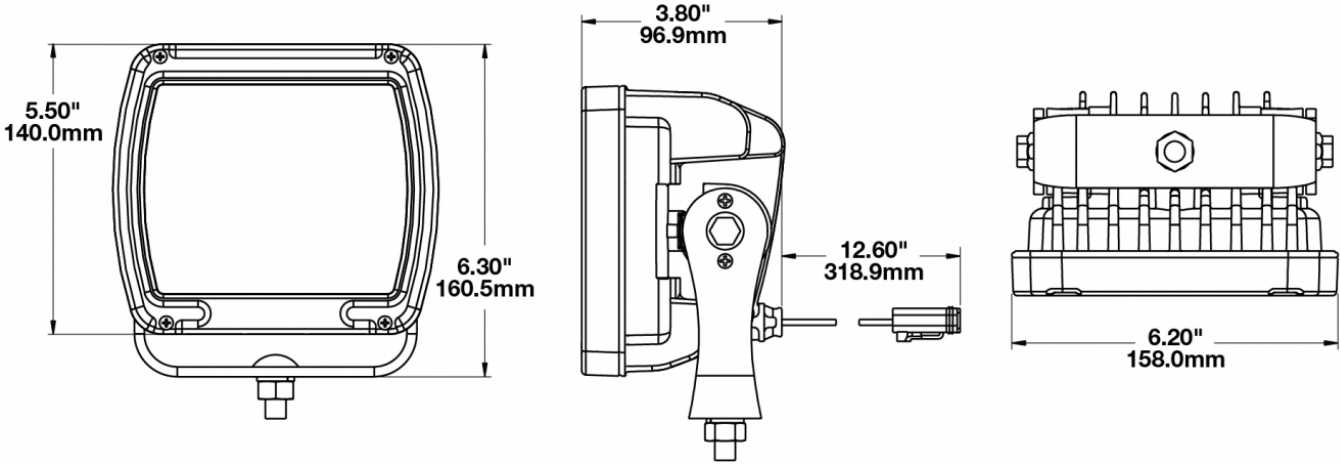

LED Work Light - Model 526

PRODUCT INFORMATION

Description	12-24V LED Work Light with Yellow Housing, Polycarbonate Lens & Flood Beam Pattern
Height	160.02 mm / 6.3 in
Width	157.48 mm / 6.2 in
Depth	96.52 mm / 3.8 in
Shape	Square
Outer Lens Material	Polycarbonate
Outer Lens Color	Clear
Housing Material	Die-Cast Aluminum
Housing Color	Yellow
Mounting Hardware Description	(x1) M10-1.5 x 25 Mounting Bolt
Mounting Type	Universal Pedestal Mount
Minimum Operating Temperature	-40 °C / -40 °F
Maximum Operating Temperature	65 °C / 149 °F
Connector or Wiring	iCONN Connector - iMATE23
Product Weight	0.00 lbs / 0 kgs
Shipping Weight	4.83 lbs / 2.19 kgs

PRODUCT DIMENSIONS

ELECTRICAL SPECIFICATIONS

Input Voltage	12-24V DC
Operating Voltage	10-32V DC
Transient Spike Protection	150V Peak @ 1 HZ-100 Pulses
Red Wire	Positive
Black Wire	Negative
Current Draw	9.00A @ 12V DC 5.00A @ 24V DC

LED Work Light - Model 526

PHOTOMETRIC SPECIFICATIONS

Raw Lumen Output	9,000
Effective Lumen Output	5,800
Nominal LED Color Temperature	5700 K
Beam Pattern(s)	Forward Lighting - Flood (Standard)

APPLICATIONS