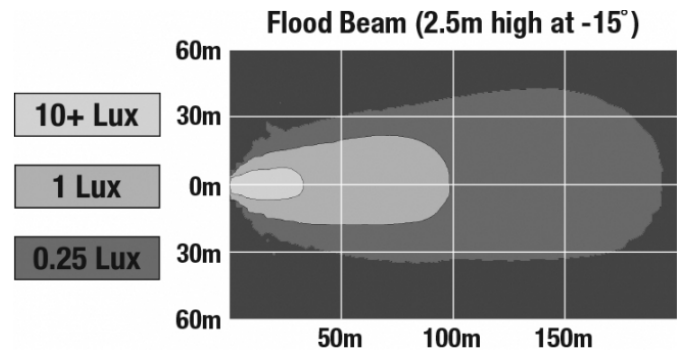

LED Work Light - Model 526

PRODUCT INFORMATION

Description	12-24V LED Work Light with Yellow Housing, Polycarbonate Lens & Flood Beam Pattern
Height	160.02 mm / 6.3 in
Width	157.48 mm / 6.2 in
Depth	96.52 mm / 3.8 in
Shape	Square
Outer Lens Material	Polycarbonate
Outer Lens Color	Clear
Housing Material	Die-Cast Aluminum
Housing Color	Yellow
Mounting Hardware Description	(x1) M10-1.5 x 25 Mounting Bolt
Mounting Type	Universal Pedestal Mount
Minimum Operating Temperature	-40 °C / -40 °F
Maximum Operating Temperature	65 °C / 149 °F
Connector or Wiring	iCONN Connector - iMATE23
Product Weight	0.00 lbs / 0 kgs
Shipping Weight	4.83 lbs / 2.19 kgs

LED Work Light - Model 526

PHOTOMETRIC SPECIFICATIONS

Raw Lumen Output	9,000
Effective Lumen Output	5,800
Nominal LED Color Temperature	5700 K
Beam Pattern(s)	Forward Lighting - Flood (Standard)

APPLICATIONS