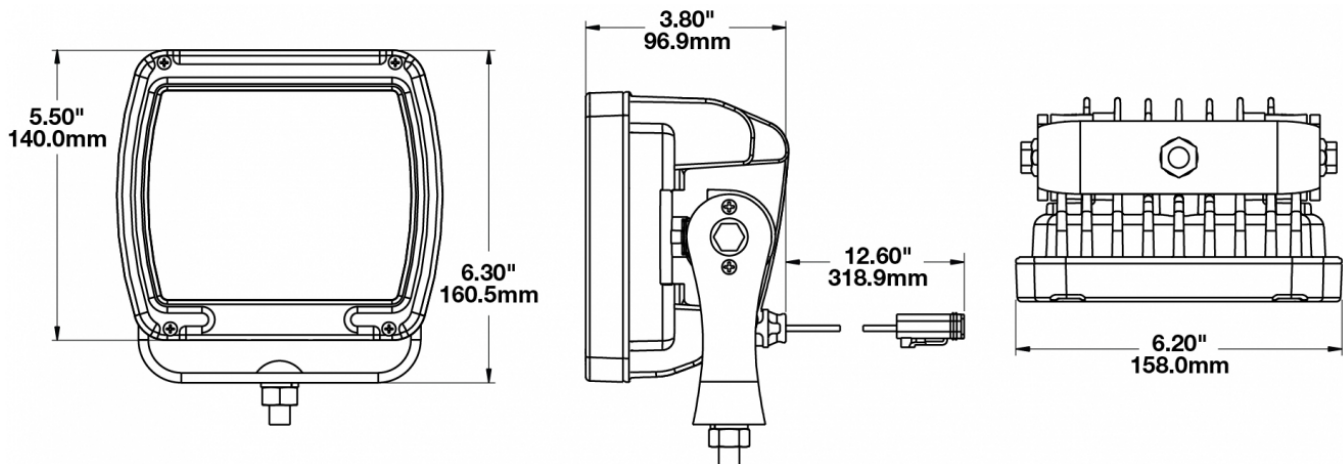

PRODUCT DIMENSIONS

Print date: 2017-09-24

© 2017 J.W. Speaker Corporation • Germantown, WI U.S.A.
www.jwspeaker.com • speaker@jwspeaker.com • 262.251.6660

J.W. SPEAKER
Engineered. Lighting. Solutions.