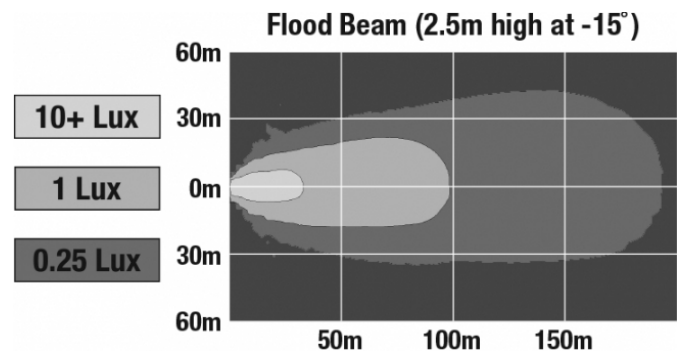

LED Work Light - Model 526

PRODUCT INFORMATION

Description	12-24V LED Work Light with Yellow Housing, Polycarbonate Lens & Flood Beam Pattern
Height	160.02 mm / 6.3 in
Width	157.48 mm / 6.2 in
Depth	96.52 mm / 3.8 in
Shape	Square
Outer Lens Material	Polycarbonate
Outer Lens Color	Clear
Housing Material	Die-Cast Aluminum
Housing Color	Yellow
Mounting Hardware Description	(x1) M10-1.5 x 25 Mounting Bolt
Mounting Type	Universal Pedestal Mount
Minimum Operating Temperature	-40 °C / -40 °F
Maximum Operating Temperature	65 °C / 149 °F
Connector or Wiring	iCONN Connector - iMATE23
Product Weight	4.50 lbs / 2.04 kgs

REGULATORY STANDARDS COMPLIANCE

Buy America Standards
IEC IP69K

Eco Friendly

PHOTOMETRIC SPECIFICATIONS

Raw Lumen Output	9,000
Effective Lumen Output	5,800
Nominal LED Color Temperature	5700 K
Beam Pattern(s)	Forward Lighting - Flood (Standard)