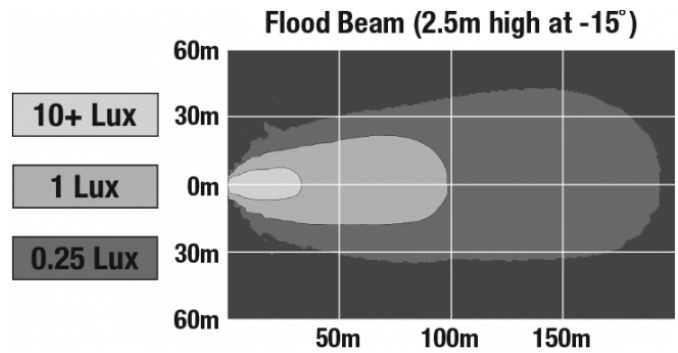

LED Work Light - Model 526

PRODUCT INFORMATION

Description	12-24V LED Work Light with Yellow Housing, Glass Lens & Flood Beam Pattern
Height	160.02 mm / 6.3 in
Width	157.48 mm / 6.2 in
Depth	96.52 mm / 3.8 in
Shape	Square
Outer Lens Material	Glass
Outer Lens Color	Clear
Housing Material	Die-Cast Aluminum
Housing Color	Yellow
Mounting Hardware Description	(x1) M10-1.5 x 25 Mounting Bolt
Mounting Type	Universal Pedestal Mount
Minimum Operating Temperature	-40 °C / -40 °F
Maximum Operating Temperature	65 °C / 149 °F
Connector or Wiring	iCONN Connector - iMATE23
Product Weight	4.60 lbs / 2.09 kgs
Shipping Weight	4.83 lbs / 2.19 kgs

J.W. SPEAKER
Engineered. Lighting. Solutions.

LED Work Light - Model 526

PHOTOMETRIC SPECIFICATIONS

Raw Lumen Output	9,000
Effective Lumen Output	5,800
Nominal LED Color Temperature	5700 K
Beam Pattern(s)	Forward Lighting - Flood (Standard)