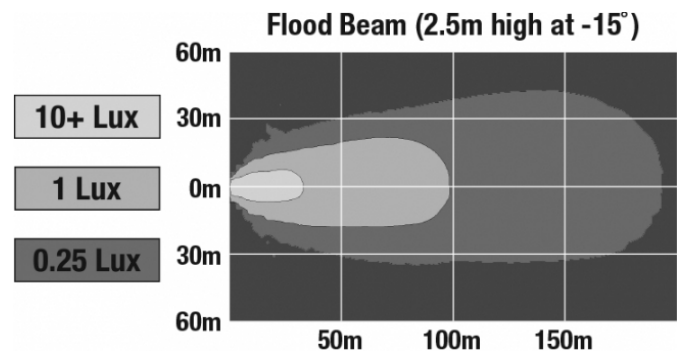

LED Work Light - Model 526

PRODUCT INFORMATION

| | |
|--------------------------------------|--|
| Description | 12-24V LED Work Light with Yellow Housing, Glass Lens & Flood Beam Pattern |
| Height | 160.02 mm / 6.3 in |
| Width | 157.48 mm / 6.2 in |
| Depth | 96.52 mm / 3.8 in |
| Shape | Square |
| Outer Lens Material | Glass |
| Outer Lens Color | Clear |
| Housing Material | Die-Cast Aluminum |
| Housing Color | Yellow |
| Mounting Hardware Description | (x1) M10-1.5 x 25 Mounting Bolt |
| Mounting Type | Universal Pedestal Mount |
| Minimum Operating Temperature | -40 °C / -40 °F |
| Maximum Operating Temperature | 65 °C / 149 °F |
| Connector or Wiring | iCONN Connector - iMATE23 |
| Product Weight | 4.50 lbs / 2.04 kgs |

REGULATORY STANDARDS COMPLIANCE

Buy America Standards
IEC IP69K

Eco Friendly

PHOTOMETRIC SPECIFICATIONS

| | |
|--------------------------------------|-------------------------------------|
| Raw Lumen Output | 9,000 |
| Effective Lumen Output | 5,800 |
| Nominal LED Color Temperature | 5700 K |
| Beam Pattern(s) | Forward Lighting - Flood (Standard) |