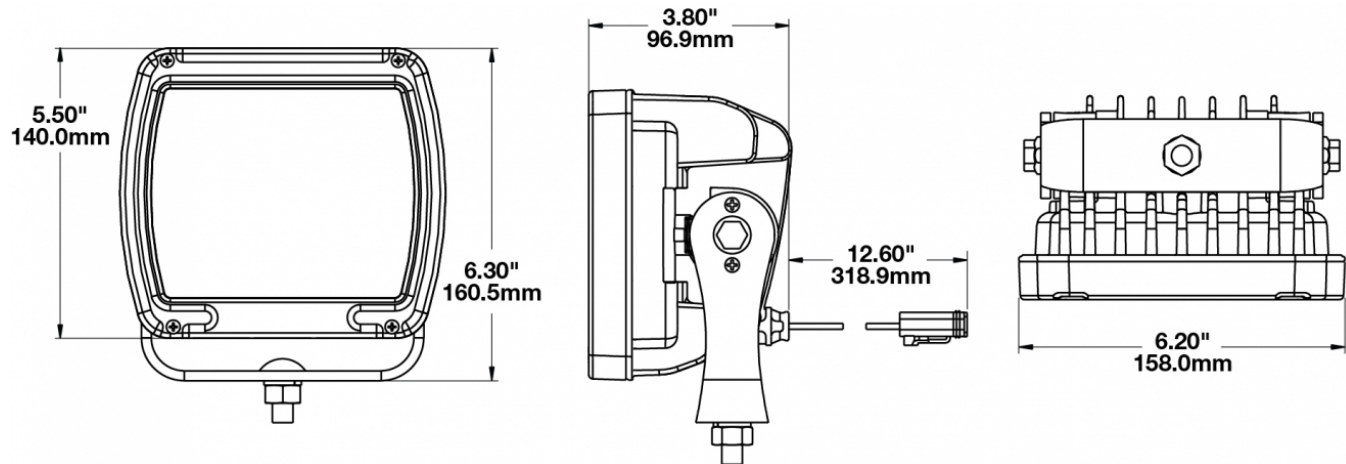

LED Work Light - Model 526

PRODUCT INFORMATION

Description	12-24V LED Work Light with Yellow Housing, Glass Lens & Flood Beam Pattern
Height	160.02 mm / 6.3 in
Width	157.48 mm / 6.2 in
Depth	96.52 mm / 3.8 in
Shape	Square
Outer Lens Material	Glass
Outer Lens Color	Clear
Housing Material	Die-Cast Aluminum
Housing Color	Yellow
Mounting Hardware Description	(x1) M10-1.5 x 25 Mounting Bolt
Mounting Type	Universal Pedestal Mount
Minimum Operating Temperature	-40 °C / -40 °F
Maximum Operating Temperature	65 °C / 149 °F
Connector or Wiring	iCONN Connector - iMATE23
Product Weight	4.50 lbs / 2.04 kgs
Shipping Weight	4.83 lbs / 2.19 kgs

PRODUCT DIMENSIONS

ELECTRICAL SPECIFICATIONS

Input Voltage	12-24V DC
Operating Voltage	10-32V DC
Transient Spike Protection	150V Peak @ 1 HZ-100 Pulses
Red Wire	Positive
Black Wire	Negative
Current Draw	9.00A @ 12V DC 5.00A @ 24V DC

J.W. SPEAKER
Engineered. Lighting. Solutions.

LED Work Light - Model 526

PHOTOMETRIC SPECIFICATIONS

Raw Lumen Output 9,000
Effective Lumen Output 5,800
Nominal LED Color Temperature 5700 K
Beam Pattern(s) Forward Lighting - Flood (Standard)