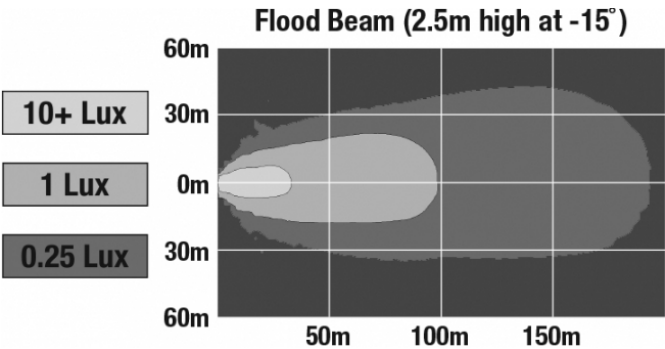

LED Work Light - Model 526

PHOTOMETRIC SPECIFICATIONS

Raw Lumen Output 9,000
Effective Lumen Output 5,800
Nominal LED Color Temperature 5700 K
Beam Pattern(s) Forward Lighting - Flood (Standard)