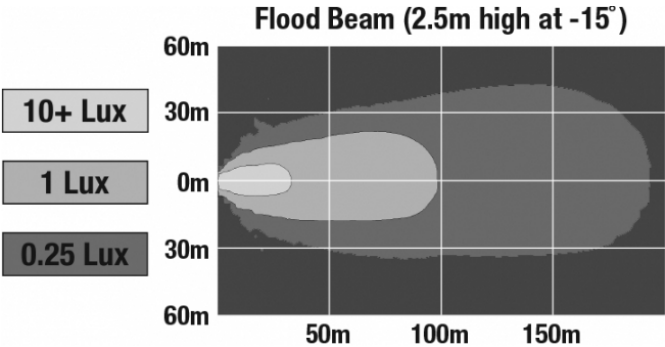

LED Work Light - Model 526

PHOTOMETRIC SPECIFICATIONS

Raw Lumen Output 9,000
Effective Lumen Output 5,800
Nominal LED Color Temperature 5700 K
Beam Pattern(s) Forward Lighting - Flood (Standard)