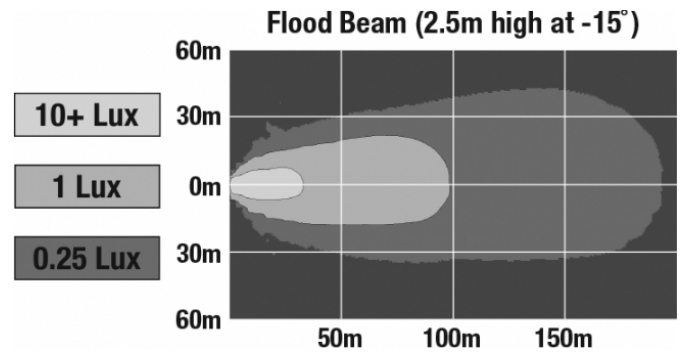

LED Work Light - Model 526

PRODUCT INFORMATION

Description	12-24V LED Work Light with Yellow Housing, Glass Lens & Flood Beam Pattern
Height	160.02 mm / 6.3 in
Width	157.48 mm / 6.2 in
Depth	96.52 mm / 3.8 in
Shape	Square
Outer Lens Material	Glass
Outer Lens Color	Clear
Housing Material	Die-Cast Aluminum
Housing Color	Yellow
Mounting Hardware Description	(x1) M10-1.5 x 25 Mounting Bolt
Mounting Type	Universal Pedestal Mount
Minimum Operating Temperature	-40 °C / -40 °F
Maximum Operating Temperature	65 °C / 149 °F
Connector or Wiring	iCONN Connector - iMATE23
Product Weight	4.60 lbs / 2.09 kgs
Shipping Weight	4.83 lbs / 2.19 kgs

LED Work Light - Model 526

PHOTOMETRIC SPECIFICATIONS

Raw Lumen Output	9,000
Effective Lumen Output	5,800
Nominal LED Color Temperature	5700 K
Beam Pattern(s)	Forward Lighting - Flood (Standard)

APPLICATIONS