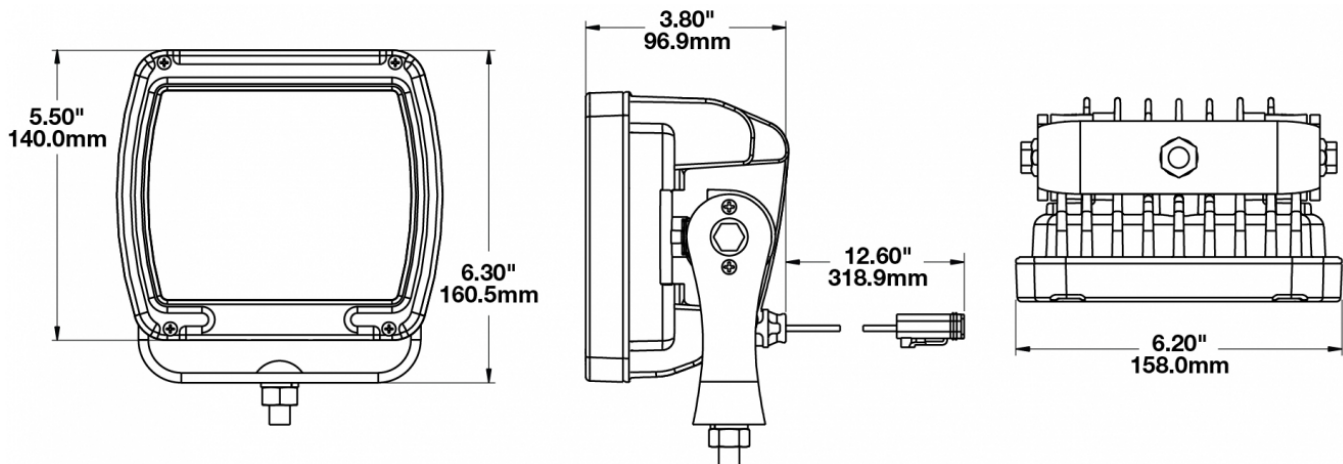

PRODUCT DIMENSIONS

Print date: 2017-09-26

© 2017 J.W. Speaker Corporation • Germantown, WI U.S.A.
www.jwspeaker.com • speaker@jwspeaker.com • 262.251.6660

J.W. SPEAKER
Engineered. Lighting. Solutions.