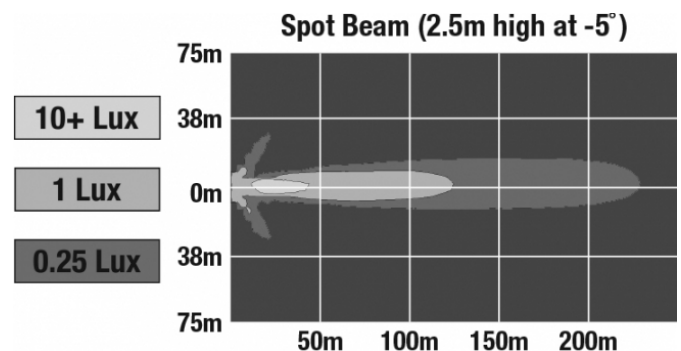

LED Work Light - Model 4415

PRODUCT INFORMATION

Description	12-24V LED Work Light with Spot Pattern
Height	110.00 mm / 4.33 in
Width	85.20 mm / 3.35 in
Depth	21.10 mm / 0.83 in
Shape	Round
Outer Lens Material	Polycarbonate
Outer Lens Color	Clear
Housing Material	Die-Cast Aluminum
Housing Color	Black
Mounting Hardware Description	(x1) Bracket and swivel
Mounting Type	Pedestal
Minimum Operating Temperature	-40 °C / -40 °F
Maximum Operating Temperature	85 °C / 185 °F
Connector or Wiring	Packard# 12084167
Mating Connector	Packard# 12059183
Product Weight	0.00 lbs / 0 kgs
Shipping Weight	1.20 lbs / 0.54 kgs

Buy America Standards
IEC IP67

Eco Friendly

PHOTOMETRIC SPECIFICATIONS

Raw Lumen Output	2,450
Effective Lumen Output	1,350
Nominal LED Color Temperature	5000 K
Beam Pattern(s)	Forward Lighting - Spot

Print date: 2019-01-23