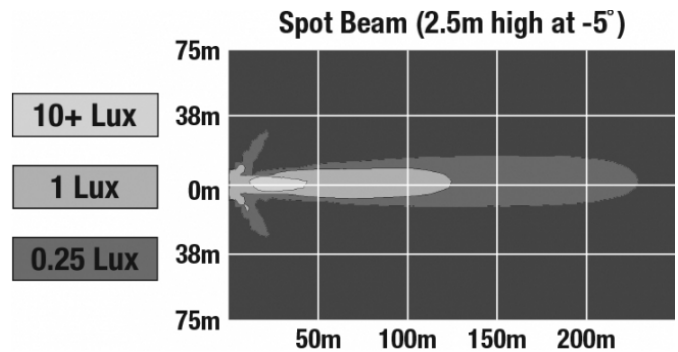

## PRODUCT DIMENSIONS

## PHOTOMETRIC SPECIFICATIONS

<b>Raw Lumen Output</b>	2,450
<b>Effective Lumen Output</b>	1,350
<b>Nominal LED Color Temperature</b>	5000 K
<b>Beam Pattern(s)</b>	Forward Lighting - Spot