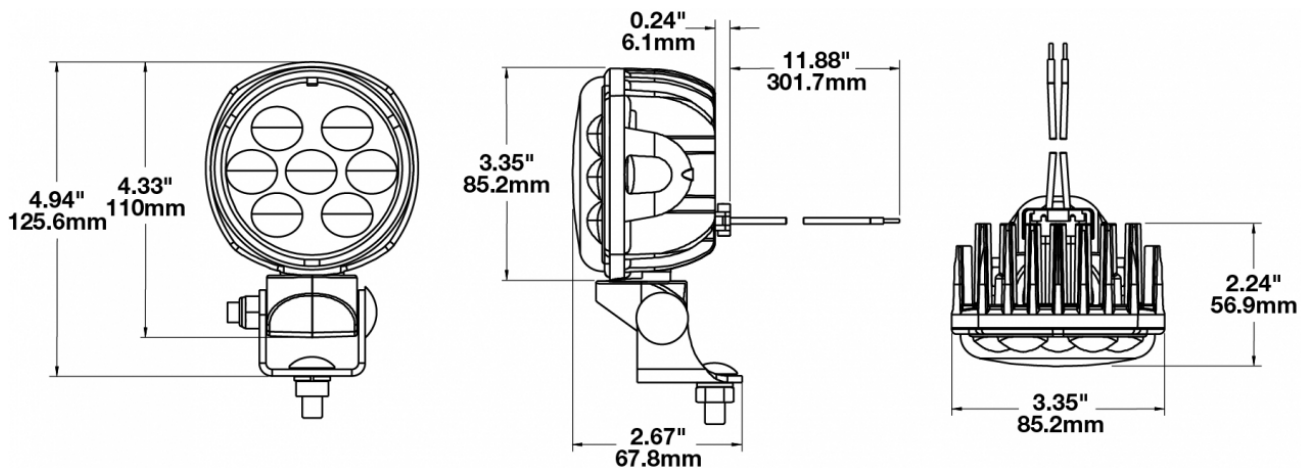

PRODUCT DIMENSIONS

Print date: 2018-05-24

© 2018 J.W. Speaker Corporation • Germantown, WI U.S.A.
www.jwspeaker.com • speaker@jwspeaker.com • 262.251.6660

J.W. SPEAKER
Engineered. Lighting. Solutions.