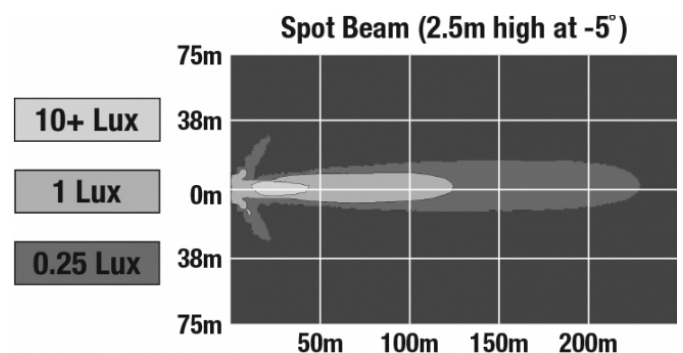

LED Work Light - Model 4415

PRODUCT INFORMATION

Description	12-24V LED Work Light with Spot Pattern
Height	110.00 mm / 4.33 in
Width	85.20 mm / 3.35 in
Depth	21.10 mm / 0.83 in
Shape	Round
Outer Lens Material	Polycarbonate
Outer Lens Color	Clear
Housing Material	Die-Cast Aluminum
Housing Color	Black
Mounting Hardware Description	(x1) Bracket and swivel
Mounting Type	Pedestal
Minimum Operating Temperature	-40 °C / -40 °F
Maximum Operating Temperature	85 °C / 185 °F
Connector or Wiring	Packard# 12084167
Mating Connector	Packard# 12059183
Product Weight	0.90 lbs / 0.41 kgs
Shipping Weight	1.20 lbs / 0.54 kgs

Eco Friendly

PHOTOMETRIC SPECIFICATIONS

Raw Lumen Output	2,450
Effective Lumen Output	1,350
Nominal LED Color Temperature	5000 K
Beam Pattern(s)	Forward Lighting - Spot

Print date: 2018-05-24

© 2018 J.W. Speaker Corporation • Germantown, WI U.S.A.
www.jwspeaker.com • speaker@jwspeaker.com • 262.251.6660