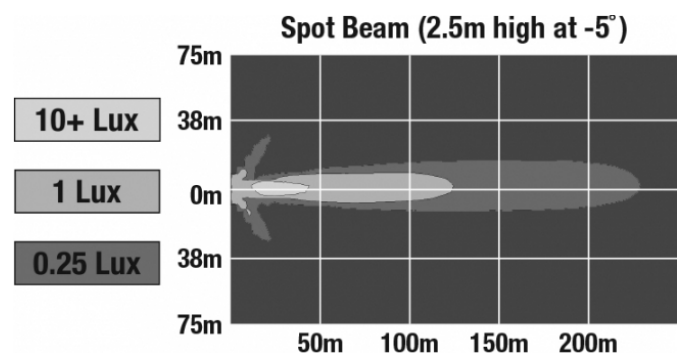

LED Work Light - Model 4415

PRODUCT INFORMATION

Description	12-24V LED Work Light with Spot Pattern
Height	110.00 mm / 4.33 in
Width	85.20 mm / 3.35 in
Depth	21.10 mm / 0.83 in
Shape	Round
Outer Lens Material	Polycarbonate
Outer Lens Color	Clear
Housing Material	Die-Cast Aluminum
Housing Color	Black
Mounting Hardware Description	(x1) Bracket and swivel
Mounting Type	Pedestal
Minimum Operating Temperature	-40 °C / -40 °F
Maximum Operating Temperature	85 °C / 185 °F
Connector or Wiring	Packard# 12084167
Mating Connector	Packard# 12059183
Product Weight	0.90 lbs / 0.41 kgs
Shipping Weight	1.20 lbs / 0.54 kgs

Eco Friendly

PHOTOMETRIC SPECIFICATIONS

Raw Lumen Output	2,450
Effective Lumen Output	1,350
Nominal LED Color Temperature	5000 K
Beam Pattern(s)	Forward Lighting - Spot

Print date: 2018-03-17

© 2018 J.W. Speaker Corporation • Germantown, WI U.S.A.
www.jwspeaker.com • speaker@jwspeaker.com • 262.251.6660