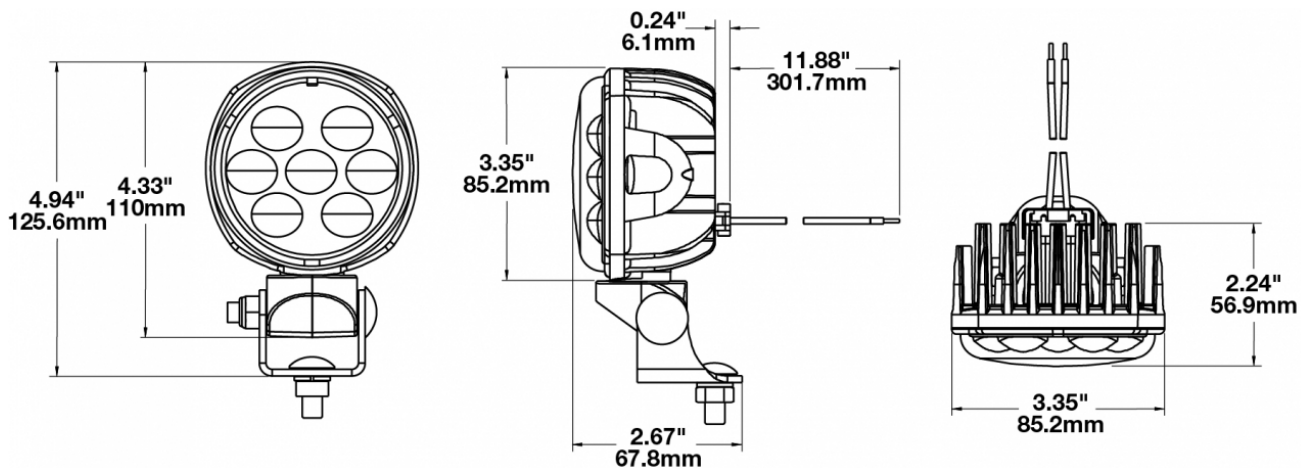

PRODUCT DIMENSIONS

Print date: 2018-03-17

© 2018 J.W. Speaker Corporation • Germantown, WI U.S.A.
www.jwspeaker.com • speaker@jwspeaker.com • 262.251.6660

J.W. SPEAKER
Engineered. Lighting. Solutions.