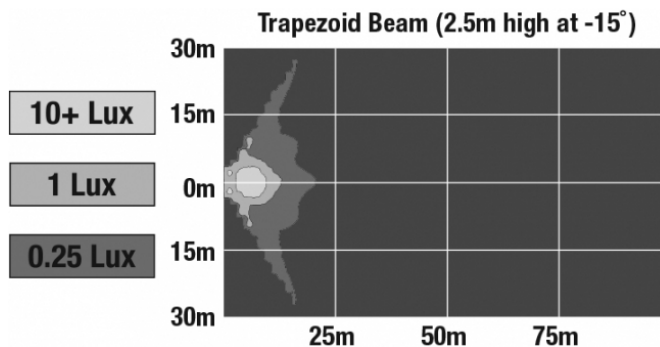

Eco Friendly

Print date: 2018-08-16

© 2018 J.W. Speaker Corporation • Germantown, WI U.S.A.
www.jwspeaker.com • speaker@jwspeaker.com • 262.251.6660

LED Work Light - Model 4415

PHOTOMETRIC SPECIFICATIONS

Raw Lumen Output	2,450
Effective Lumen Output	1,350
Nominal LED Color Temperature	5000 K
Beam Pattern(s)	Forward Lighting - Flood (Standard)