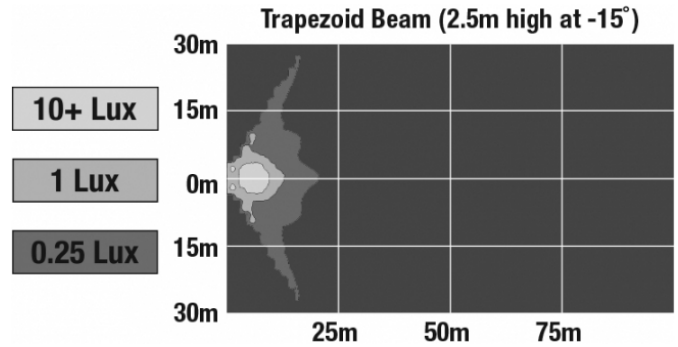

LED Work Light - Model 4415

PHOTOMETRIC SPECIFICATIONS

| | |
|--------------------------------------|-------------------------------------|
| Raw Lumen Output | 2,450 |
| Effective Lumen Output | 1,350 |
| Nominal LED Color Temperature | 5000 K |
| Beam Pattern(s) | Forward Lighting - Flood (Standard) |