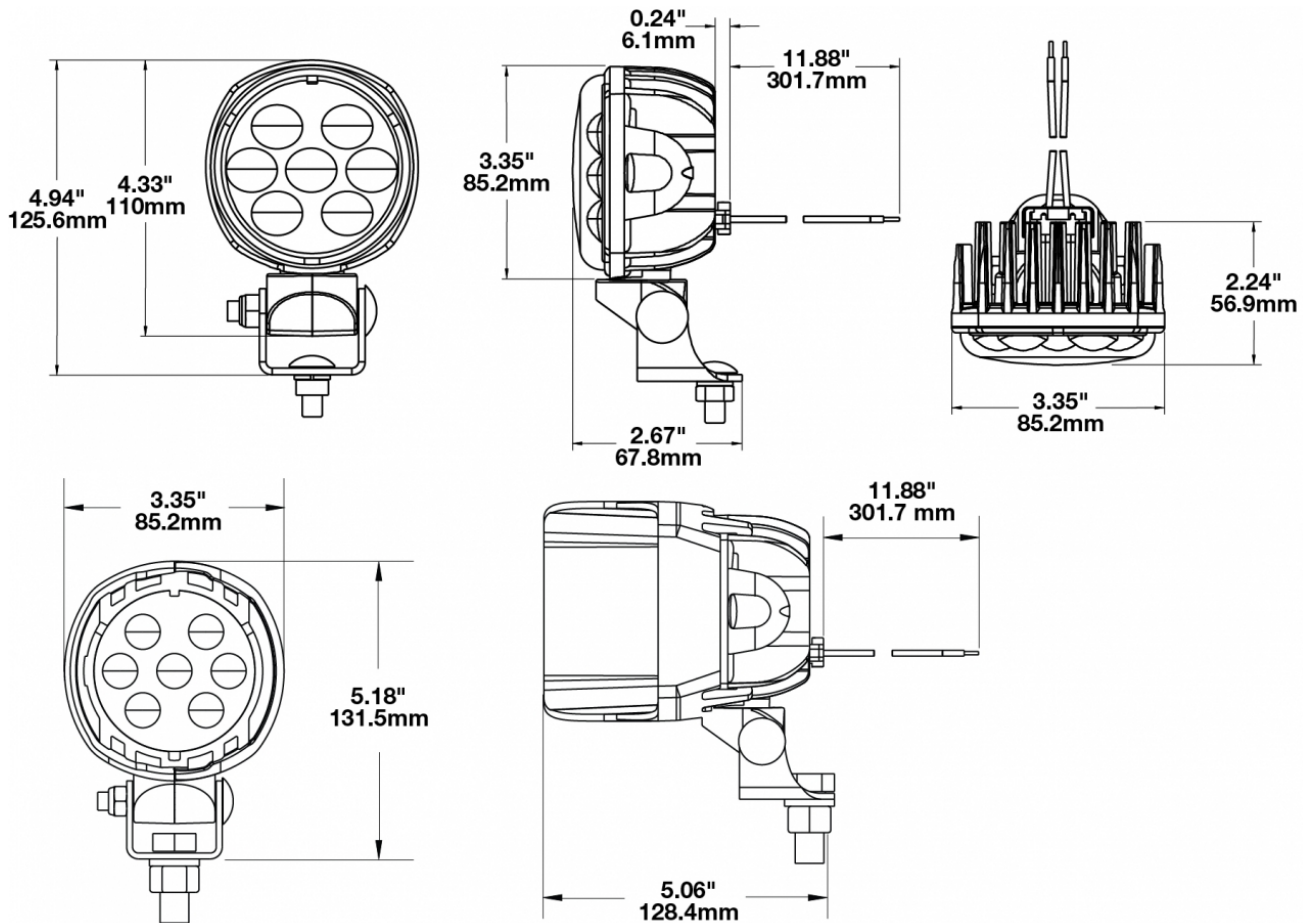

## PRODUCT INFORMATION

---

<b>Description</b>	12-24V LED Work Light with Trapezoid Pattern
<b>Height</b>	125.48 mm / 4.94 in
<b>Width</b>	85.09 mm / 3.35 in
<b>Depth</b>	56.90 mm / 2.24 in
<b>Shape</b>	Round
<b>Outer Lens Material</b>	Polycarbonate
<b>Outer Lens Color</b>	Clear
<b>Housing Material</b>	Die-Cast Aluminum
<b>Housing Color</b>	Black
<b>Bezel Color</b>	Clear
<b>Mounting Hardware Description</b>	(x1) Bracket and swivel
<b>Mounting Type</b>	Pedestal
<b>Minimum Operating Temperature</b>	-40 °C / -40 °F
<b>Maximum Operating Temperature</b>	85 °C / 185 °F
<b>Connector or Wiring</b>	Packard# 12084167
<b>Mating Connector</b>	Packard#12059183
<b>Product Weight</b>	0.90 lbs / 0.41 kgs

## PRODUCT DIMENSIONS