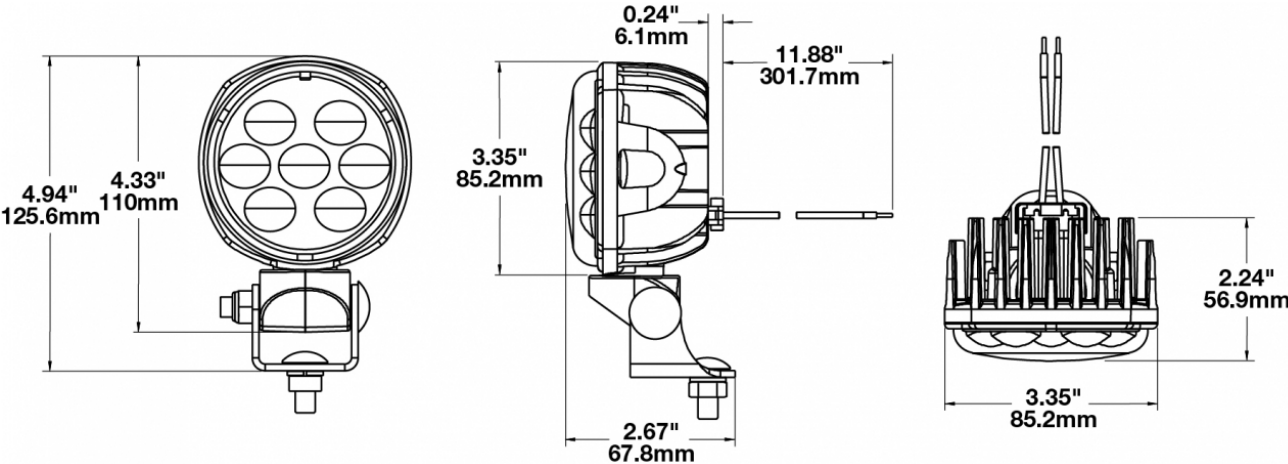

LED Work Light - Model 4415

PRODUCT INFORMATION

| | |
|--------------------------------------|--|
| Description | 12-24V LED Work Light with Trapezoid Pattern |
| Height | 125.48 mm / 4.94 in |
| Width | 85.09 mm / 3.35 in |
| Depth | 56.90 mm / 2.24 in |
| Shape | Round |
| Outer Lens Material | Polycarbonate |
| Outer Lens Color | Clear |
| Housing Material | Die-Cast Aluminum |
| Housing Color | Black |
| Bezel Color | Clear |
| Mounting Hardware Description | (x1) Bracket and swivel |
| Mounting Type | Pedestal |
| Minimum Operating Temperature | -40 °C / -40 °F |
| Maximum Operating Temperature | 85 °C / 185 °F |
| Connector or Wiring | Packard# 12084167 |
| Mating Connector | Packard#12059183 |
| Product Weight | 0.90 lbs / 0.41 kgs |
| Shipping Weight | 1.20 lbs / 0.54 kgs |

PRODUCT DIMENSIONS

ELECTRICAL SPECIFICATIONS

| | |
|--------------------------|----------------------------|
| Input Voltage | 12-24 V |
| Operating Voltage | 10-32 V |
| Red Wire | Positive |
| Black Wire | Negative |
| Current Draw | 2.20A @ 12V 1.10A @ 24V |

LED Work Light - Model 4415

PHOTOMETRIC SPECIFICATIONS

| | |
|--------------------------------------|-------------------------------------|
| Raw Lumen Output | 2,450 |
| Effective Lumen Output | 1,350 |
| Nominal LED Color Temperature | 5000 K |
| Beam Pattern(s) | Forward Lighting - Flood (Standard) |