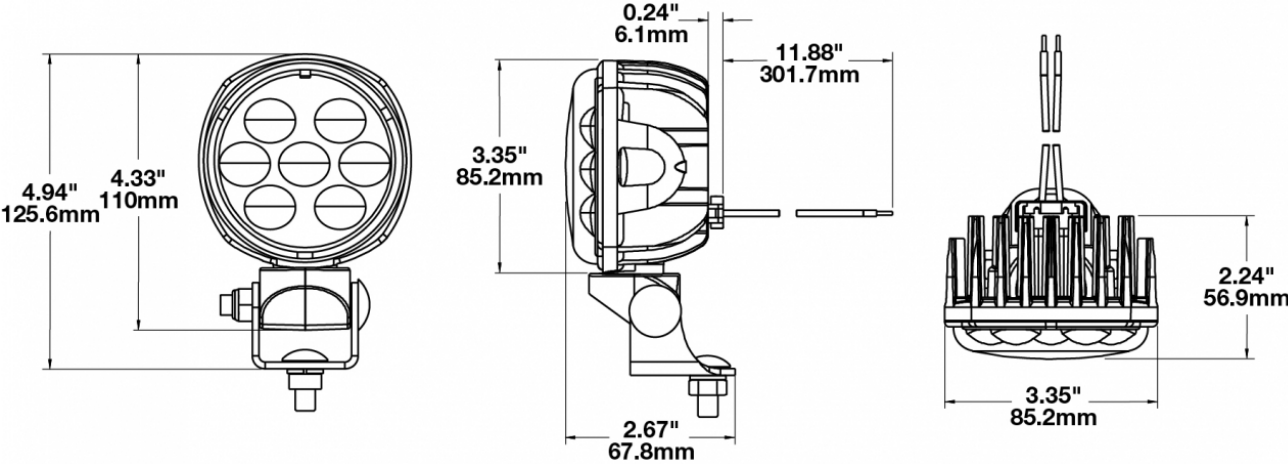

LED Work Light - Model 4415

PRODUCT INFORMATION

Description	12-24V LED Work Light with Trapezoid Pattern
Height	125.48 mm / 4.94 in
Width	85.09 mm / 3.35 in
Depth	56.90 mm / 2.24 in
Shape	Round
Outer Lens Material	Polycarbonate
Outer Lens Color	Clear
Housing Material	Die-Cast Aluminum
Housing Color	Black
Bezel Color	Clear
Mounting Hardware Description	(x1) Bracket and swivel
Mounting Type	Pedestal
Minimum Operating Temperature	-40 °C / -40 °F
Maximum Operating Temperature	85 °C / 185 °F
Connector or Wiring	Packard# 12084167
Mating Connector	Packard#12059183
Product Weight	0.90 lbs / 0.41 kgs

PRODUCT DIMENSIONS

ELECTRICAL SPECIFICATIONS

Input Voltage	12-24 V
Operating Voltage	10-32 V
Red Wire	Positive
Black Wire	Negative
Current Draw	2.20A @ 12V 1.10A @ 24V

REGULATORY STANDARDS COMPLIANCE

Buy America Standards
IEC IP67

Eco Friendly

Print date: 2018-08-16

© 2018 J.W. Speaker Corporation • Germantown, WI U.S.A.
www.jwspeaker.com • speaker@jwspeaker.com • 262.251.6660

LED Work Light - Model 4415

PHOTOMETRIC SPECIFICATIONS

Raw Lumen Output	2,450
Effective Lumen Output	1,350
Nominal LED Color Temperature	5000 K
Beam Pattern(s)	Forward Lighting - Flood (Standard)

12-24V LED Work Light
with Spot Pattern &
Panel Mount

Part Number
0555461

12-24V LED Work Light
with Flood Pattern &
Panel Mount