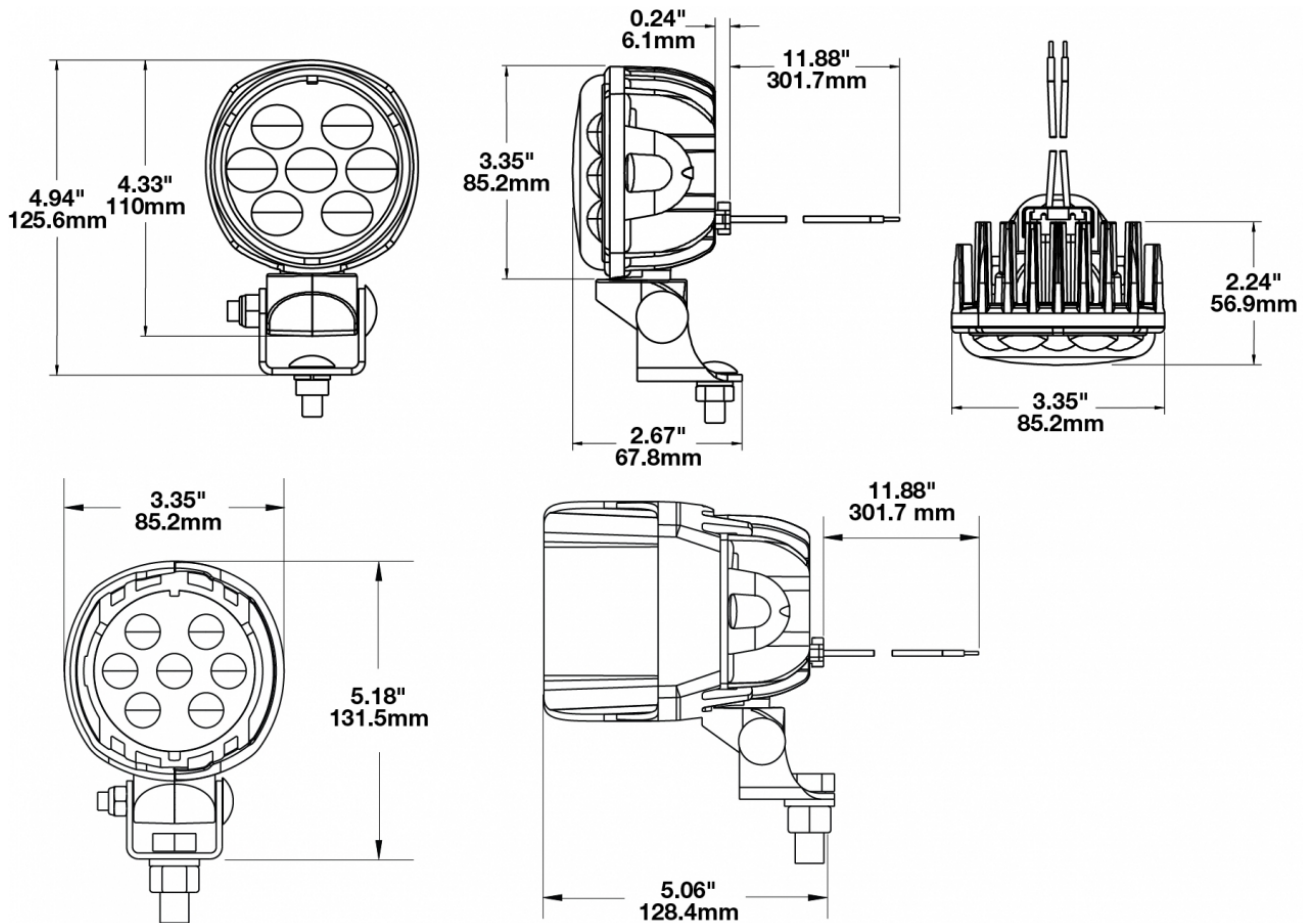

## PRODUCT INFORMATION

<b>Description</b>	12-24V LED Work Light with Trapezoid Pattern
<b>Height</b>	125.48 mm / 4.94 in
<b>Width</b>	85.09 mm / 3.35 in
<b>Depth</b>	56.90 mm / 2.24 in
<b>Shape</b>	Round
<b>Outer Lens Material</b>	Polycarbonate
<b>Outer Lens Color</b>	Clear
<b>Housing Material</b>	Die-Cast Aluminum
<b>Housing Color</b>	Black
<b>Bezel Color</b>	Clear
<b>Mounting Hardware Description</b>	(x1) Bracket and swivel
<b>Mounting Type</b>	Pedestal
<b>Minimum Operating Temperature</b>	-40 °C / -40 °F
<b>Maximum Operating Temperature</b>	85 °C / 185 °F
<b>Connector or Wiring</b>	Packard# 12084167
<b>Mating Connector</b>	Packard#12059183
<b>Product Weight</b>	0.90 lbs / 0.41 kgs
<b>Shipping Weight</b>	1.20 lbs / 0.54 kgs

## PRODUCT DIMENSIONS