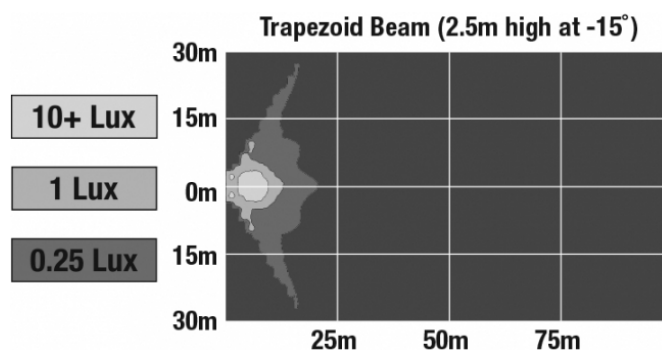

## PHOTOMETRIC SPECIFICATIONS

**Raw Lumen Output** 2,450  
**Effective Lumen Output** 1,350  
**Nominal LED Color Temperature** 5000 K  
**Beam Pattern(s)** Forward Lighting - Flood (Standard)