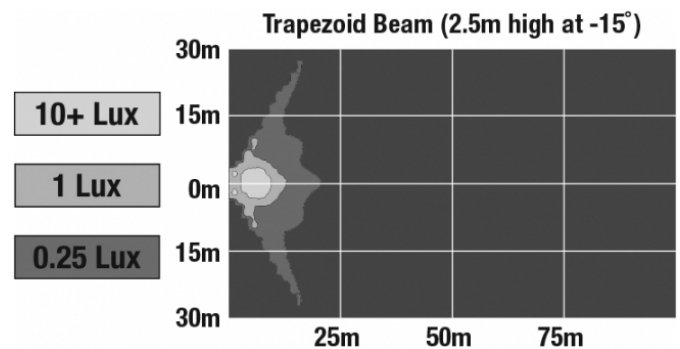

## PHOTOMETRIC SPECIFICATIONS

**Raw Lumen Output** 2,450  
**Effective Lumen Output** 1,350  
**Nominal LED Color Temperature** 5000 K  
**Beam Pattern(s)** Forward Lighting - Flood (Standard)