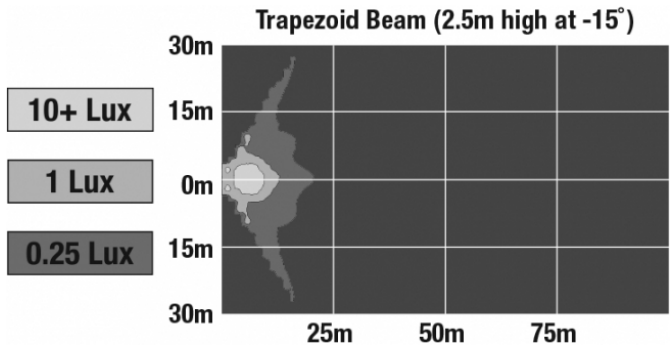

## PHOTOMETRIC SPECIFICATIONS

- Raw Lumen Output** 2,450
- Effective Lumen Output** 1,350
- Nominal LED Color Temperature** 5000 K
- Beam Pattern(s)** Forward Lighting - Flood (Standard)