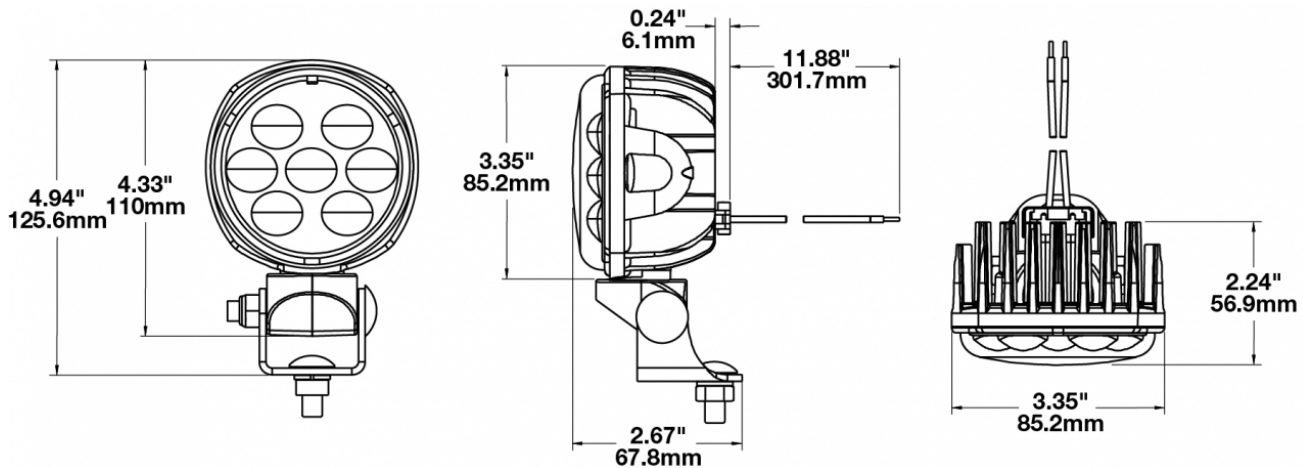

## PRODUCT INFORMATION

---

<b>Description</b>	12-24V LED Work Light with Trapezoid Pattern
<b>Height</b>	125.48 mm / 4.94 in
<b>Width</b>	85.09 mm / 3.35 in
<b>Depth</b>	56.90 mm / 2.24 in
<b>Shape</b>	Round
<b>Outer Lens Material</b>	Polycarbonate
<b>Outer Lens Color</b>	Clear
<b>Housing Material</b>	Die-Cast Aluminum
<b>Housing Color</b>	Black
<b>Bezel Color</b>	Clear
<b>Mounting Hardware Description</b>	(x1) Bracket and swivel
<b>Mounting Type</b>	Pedestal
<b>Minimum Operating Temperature</b>	-40 °C / -40 °F
<b>Maximum Operating Temperature</b>	85 °C / 185 °F
<b>Connector or Wiring</b>	Packard# 12084167
<b>Mating Connector</b>	Packard#12059183
<b>Product Weight</b>	0.00 lbs / 0 kgs
<b>Shipping Weight</b>	1.45 lbs / 0.66 kgs

## PRODUCT DIMENSIONS