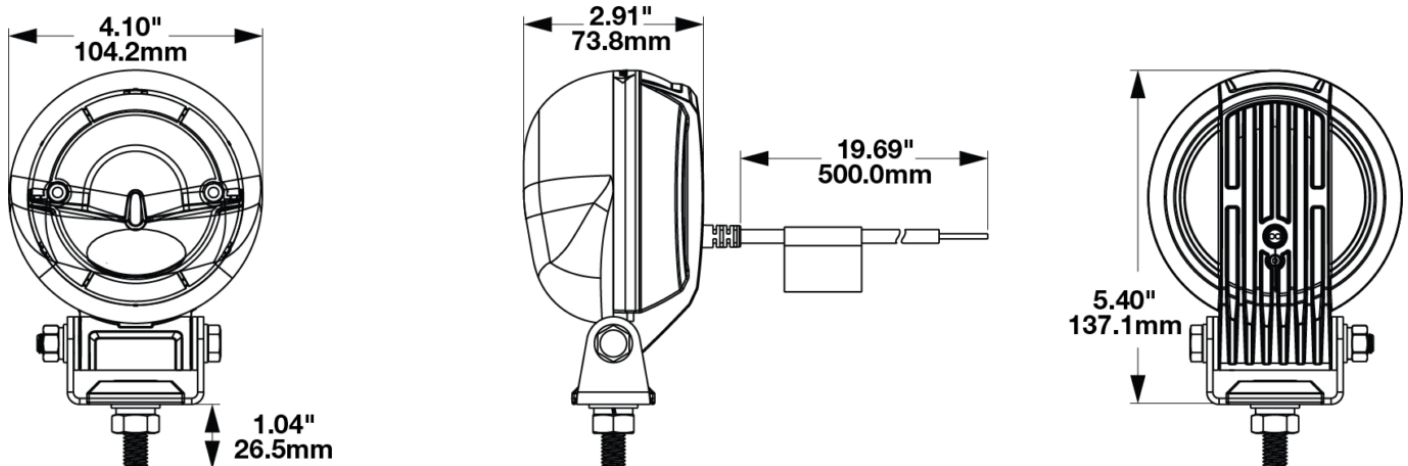

PRODUCT DIMENSIONS

Print date: 2019-12-15

© 2019 J.W. Speaker Corporation • Germantown, WI U.S.A.
www.jwspeaker.com • speaker@jwspeaker.com • 262.251.6660

J.W. SPEAKER
Engineered. Lighting. Solutions.