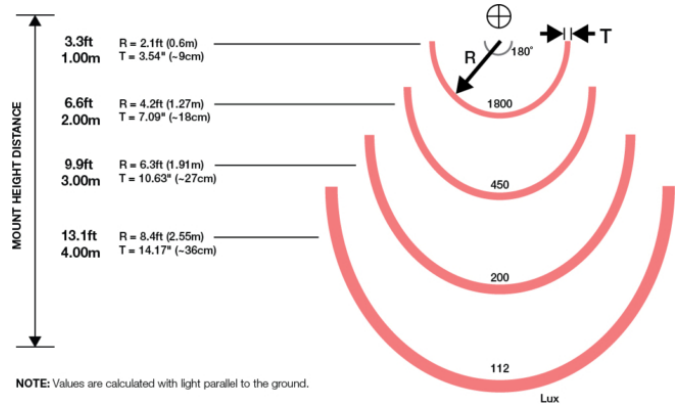

Model 777 - LED ARC Warning Light

PRODUCT INFORMATION

Description	12-72V ARC Warning Light Red
Height	137.10 mm / 5.4 in
Width	104.30 mm / 4.11 in
Depth	73.90 mm / 2.91 in
Shape	Round
Outer Lens Material	Polycarbonate
Outer Lens Color	Clear
Housing Material	Die-Cast Aluminum
Housing Color	Black
Bezel Color	Black
Mounting Hardware Description	M10-30mm M10 Stainless Steel
Mounting Type	Pedestal
Minimum Operating Temperature	-40 °C / -40 °F
Maximum Operating Temperature	65 °C / 149 °F
Connector or Wiring	19.5" Bare Leads (tinned)
Product Weight	1.50 lbs / 0.68 kgs
Shipping Weight	1.50 lbs / 0.68 kgs

Model 777 - LED ARC Warning Light

PHOTOMETRIC SPECIFICATIONS

Beam Pattern(s) Warning - Keep Out Zone

APPLICATIONS

PRODUCT WARNINGS

For California residents:

⚠ WARNING: Cancer and reproductive harm - www.P65Warnings.ca.gov.