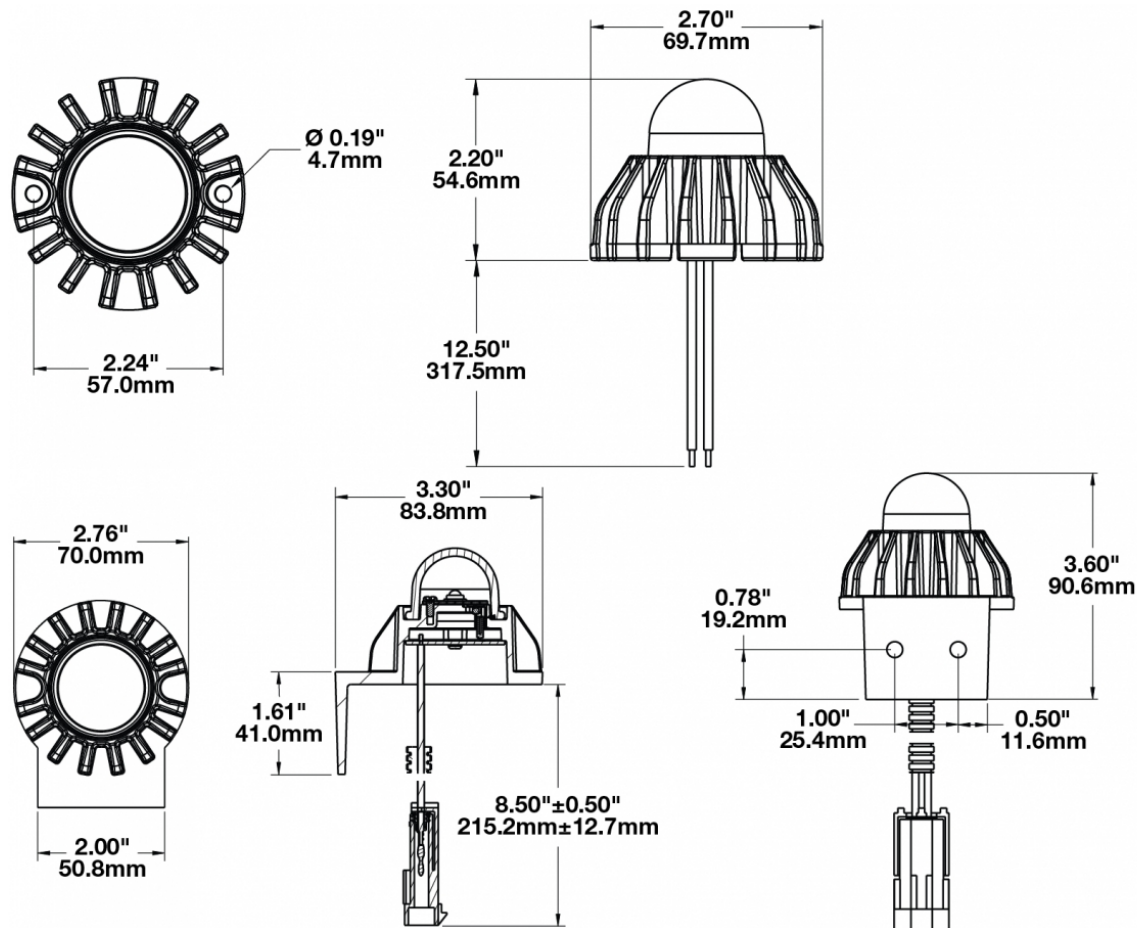

## PRODUCT INFORMATION

---

<b>Description</b>	12-24V LED Engine Compartment Light with Mounting Bracket
<b>Height</b>	83.82 mm / 3.3 in
<b>Width</b>	70.10 mm / 2.76 in
<b>Depth</b>	91.44 mm / 3.6 in
<b>Shape</b>	Round
<b>Outer Lens Material</b>	Glass
<b>Outer Lens Color</b>	Clear
<b>Housing Material</b>	Die-Cast Aluminum
<b>Housing Color</b>	Black
<b>Mounting Type</b>	Universal Mount
<b>Minimum Operating Temperature</b>	-40 °C / -40 °F
<b>Maximum Operating Temperature</b>	65 °C / 149 °F
<b>Connector or Wiring</b>	12" Bare Leads
<b>Product Weight</b>	0.39 lbs / 0.18 kgs

## PRODUCT DIMENSIONS