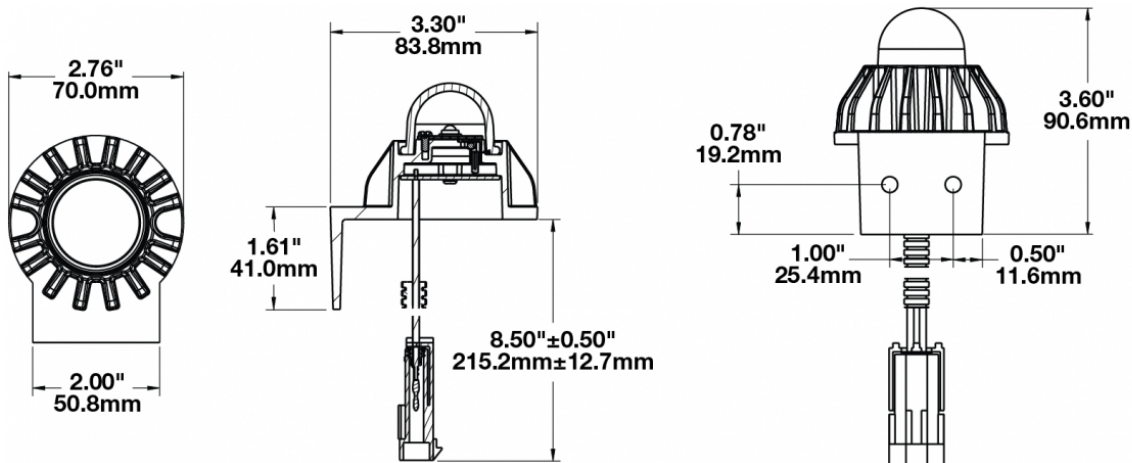

## PRODUCT INFORMATION

<b>Description</b>	12-24V LED Engine Compartment Light with Mounting Bracket
<b>Height</b>	83.82 mm / 3.3 in
<b>Width</b>	70.10 mm / 2.76 in
<b>Depth</b>	91.44 mm / 3.6 in
<b>Shape</b>	Round
<b>Outer Lens Material</b>	Glass
<b>Outer Lens Color</b>	Clear
<b>Housing Material</b>	Die-Cast Aluminum
<b>Housing Color</b>	Black
<b>Mounting Type</b>	Universal Mount
<b>Minimum Operating Temperature</b>	-40 °C / -40 °F
<b>Maximum Operating Temperature</b>	65 °C / 149 °F
<b>Connector or Wiring</b>	Aptiv Weather Pack (12010973)
<b>Mating Connector</b>	Aptiv Weather Pack (12015792)
<b>Product Weight</b>	0.39 lbs / 0.18 kgs
<b>Shipping Weight</b>	0.50 lbs / 0.23 kgs