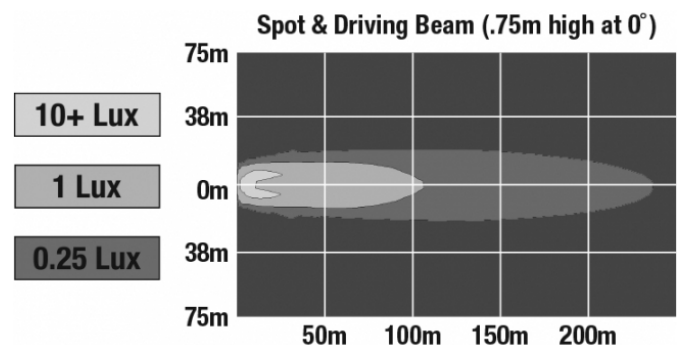

## PHOTOMETRIC SPECIFICATIONS

<b>Raw Lumen Output</b>	3,840
<b>Effective Lumen Output</b>	1,460
<b>Candela Output</b>	18,500
<b>Nominal LED Color Temperature</b>	5000 K
<b>Beam Pattern(s)</b>	Forward Lighting - Driving Forward Lighting - Spot