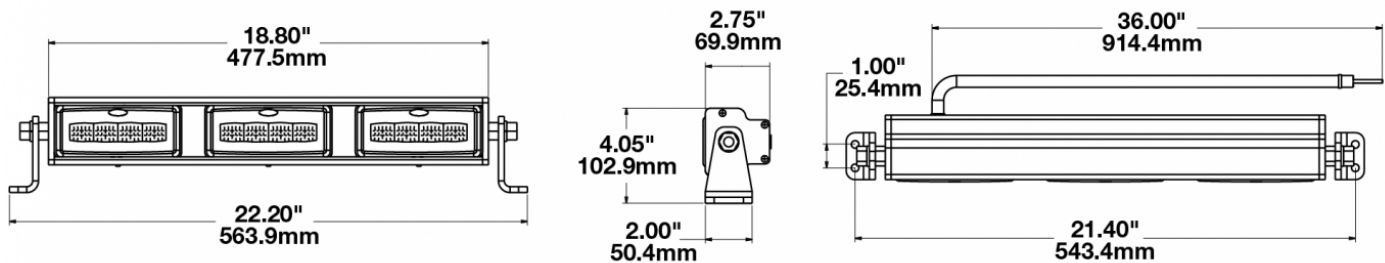

## PRODUCT INFORMATION

<b>Description</b>	12V LED 19" Light Bar with Spot Beam Pattern & Driving Light
<b>Height</b>	102.97 mm / 4.05 in
<b>Width</b>	562.66 mm / 22.15 in
<b>Depth</b>	69.85 mm / 2.75 in
<b>Shape</b>	Rectangular
<b>Outer Lens Material</b>	Polycarbonate
<b>Outer Lens Color</b>	Clear
<b>Housing Material</b>	Aluminum
<b>Housing Color</b>	Black
<b>Mounting Type</b>	Universal Mount
<b>Minimum Operating Temperature</b>	-40 °C / -40 °F
<b>Maximum Operating Temperature</b>	65 °C / 149 °F
<b>Connector or Wiring</b>	36" Bare Leads