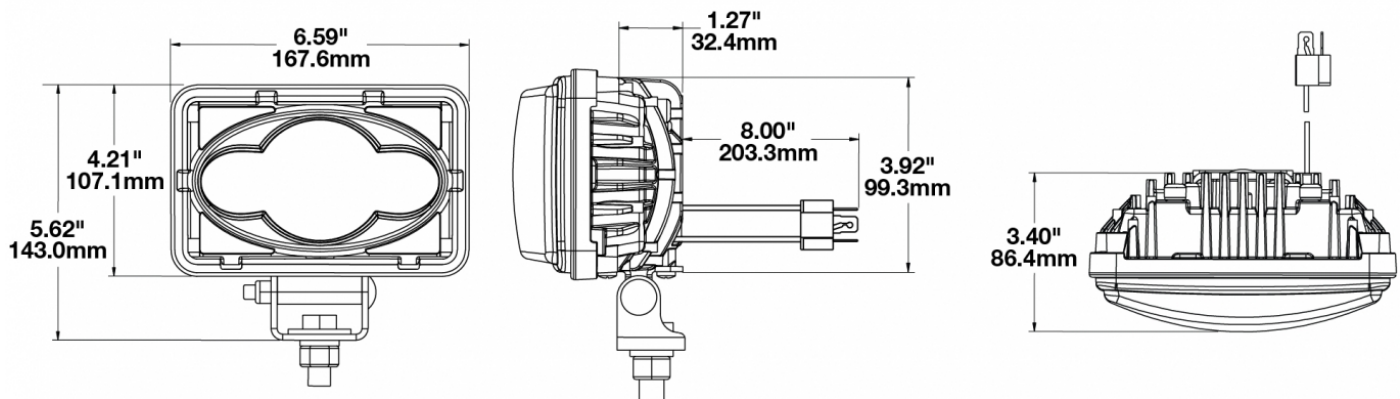

LED Headlights - Model 8801 Evolution

PRODUCT DIMENSIONS

ELECTRICAL SPECIFICATIONS

Input Voltage	12-24V DC
Operating Voltage	9.5-32V DC
Transient Spike Protection	150V Peak @ 1 HZ-100 Pulses
White Wire	Power
Black Wire	Negative
Current Draw	4.6A @ 12V DC 2.2A @ 24V DC

Print date: 2020-08-13

© 2020 J.W. Speaker Corporation • Germantown, WI U.S.A.
www.jwspeaker.com • speaker@jwspeaker.com • 262.251.6660