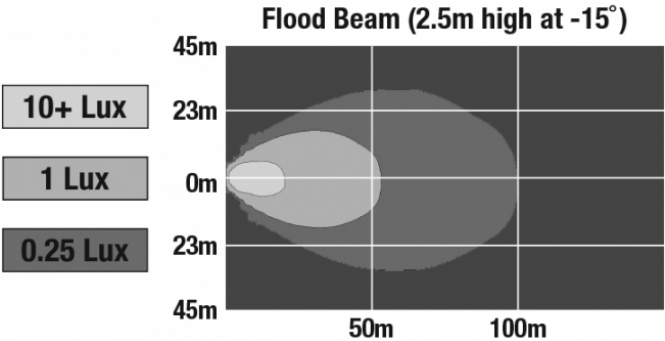

Buy America Standards
IEC IP67
SAE J1113-21
Tested to ECE Reg. 10
(Radiated Emissions only)

Eco Friendly
SAE J1113-13
SAE J1113-4

PHOTOMETRIC SPECIFICATIONS

Raw Lumen Output 4500
Effective Lumen Output 2600
Nominal LED Color Temperature 5000 K
Beam Pattern(s) Forward Lighting - Flood (Standard)