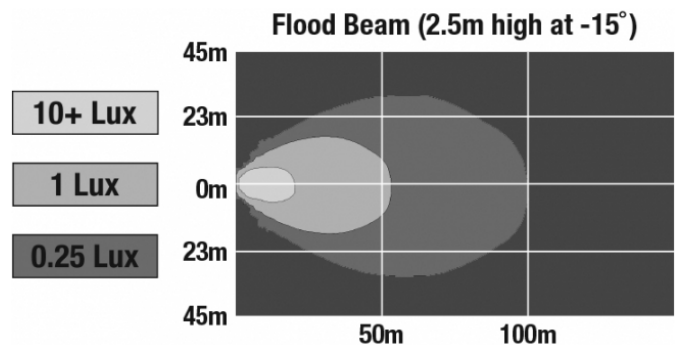

LED Headlights - Model 8801 Evolution

REGULATORY STANDARDS COMPLIANCE

Buy America Standards	Eco Friendly
IEC IP67	SAE J1113-13
SAE J1113-21	SAE J1113-4
Tested to ECE Reg. 10 (Radiated Emissions only)	

PHOTOMETRIC SPECIFICATIONS

Raw Lumen Output	4500
Effective Lumen Output	2600
Nominal LED Color Temperature	5000 K
Beam Pattern(s)	Forward Lighting - Flood (Standard)

APPLICATIONS

Print date: 2017-10-21

© 2017 J.W. Speaker Corporation • Germantown, WI U.S.A.
www.jwspeaker.com • speaker@jwspeaker.com • 262.251.6660