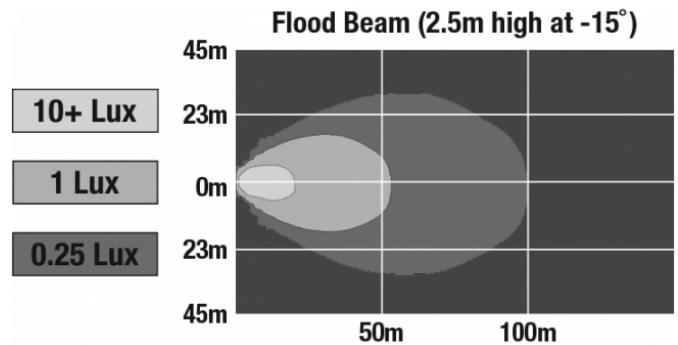

PHOTOMETRIC SPECIFICATIONS

Raw Lumen Output	4500
Effective Lumen Output	2600
Nominal LED Color Temperature	5000 K
Beam Pattern(s)	Forward Lighting - Flood (Standard)

APPLICATIONS

Print date: 2020-08-13

© 2020 J.W. Speaker Corporation • Germantown, WI U.S.A.
www.jwspeaker.com • speaker@jwspeaker.com • 262.251.6660