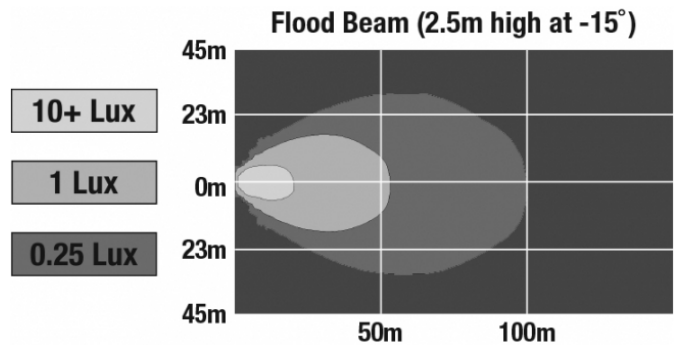

Buy America Standards	Eco Friendly
IEC IP67	SAE J1113-13
SAE J1113-21	SAE J1113-4
Tested to ECE Reg. 10 (Radiated Emissions only)	

PHOTOMETRIC SPECIFICATIONS

Raw Lumen Output	4500
Effective Lumen Output	2600
Nominal LED Color Temperature	5000 K
Beam Pattern(s)	Forward Lighting - Flood (Standard)