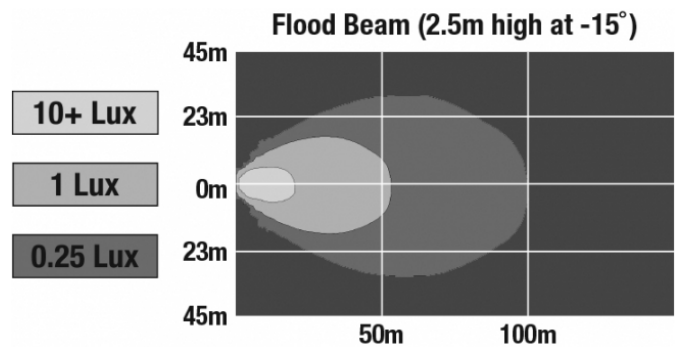

LED Headlights - Model 8801 Evolution

PRODUCT INFORMATION

Description	12V LED Work Light with Flood Beam Pattern
Height	107.55 mm / 4.23 in
Width	168.35 mm / 6.63 in
Depth	86.22 mm / 3.39 in
Shape	Rectangular
Outer Lens Material	Hardcoated Polycarbonate
Outer Lens Color	Clear
Housing Material	Die-Cast Aluminum
Housing Color	Black
Bezel Color	Chrome
Mounting Hardware Description	(x1) 1/2"-13 x 1.25" Drilled Black Mounting Bolt
Mounting Type	Universal Pedestal Mount
Minimum Operating Temperature	-40 °C / -40 °F
Maximum Operating Temperature	65 °C / 149 °F
Connector or Wiring	Bare Leads
Product Weight	2.17 lbs / 0.98 kgs
Shipping Weight	2.10 lbs / 0.95 kgs

Buy America Standards	Eco Friendly
IEC IP67	SAE J1113-13
SAE J1113-21	SAE J1113-4
Tested to ECE Reg. 10 (Radiated Emissions only)	

PHOTOMETRIC SPECIFICATIONS

Raw Lumen Output	4500
Effective Lumen Output	2600
Nominal LED Color Temperature	5000 K
Beam Pattern(s)	Forward Lighting - Flood (Standard)