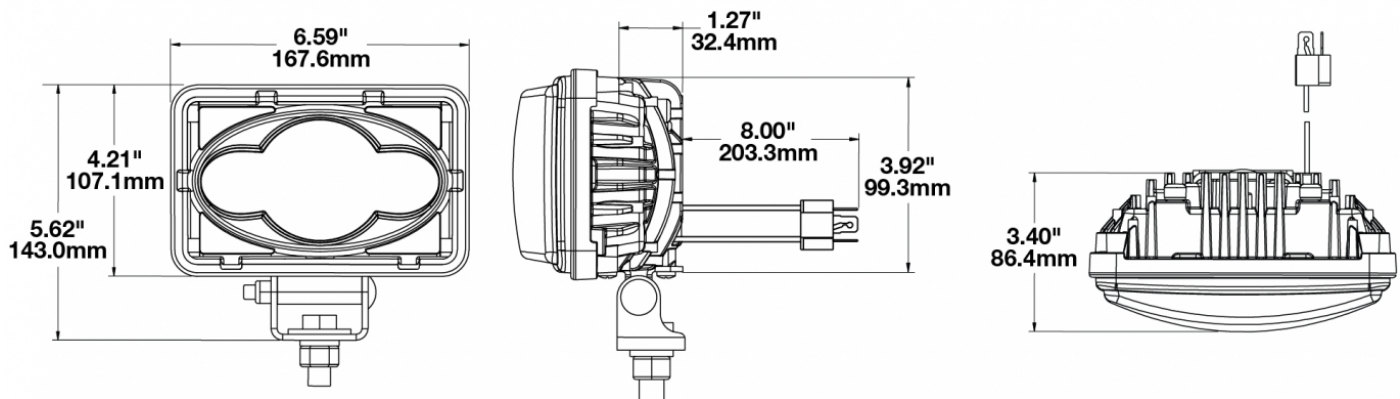

LED Headlights - Model 8801 Evolution

PRODUCT INFORMATION

Description	12V LED Work Light with Flood Beam Pattern
Height	107.55 mm / 4.23 in
Width	168.35 mm / 6.63 in
Depth	86.22 mm / 3.39 in
Shape	Rectangular
Outer Lens Material	Hardcoated Polycarbonate
Outer Lens Color	Clear
Housing Material	Die-Cast Aluminum
Housing Color	Black
Bezel Color	Chrome
Mounting Hardware Description	(x1) 1/2"-13 x 1.25" Drilled Black Mounting Bolt
Mounting Type	Universal Pedestal Mount
Minimum Operating Temperature	-40 °C / -40 °F
Maximum Operating Temperature	65 °C / 149 °F
Connector or Wiring	Bare Leads
Product Weight	0.00 lbs / 0 kgs
Shipping Weight	2.10 lbs / 0.95 kgs

PRODUCT DIMENSIONS

ELECTRICAL SPECIFICATIONS

Input Voltage	12-24V DC
Operating Voltage	9.5-32V DC
Transient Spike Protection	150V Peak @ 1 HZ-100 Pulses
White Wire	Power
Black Wire	Negative
Current Draw	4.6A @ 12V DC 2.2A @ 24V DC