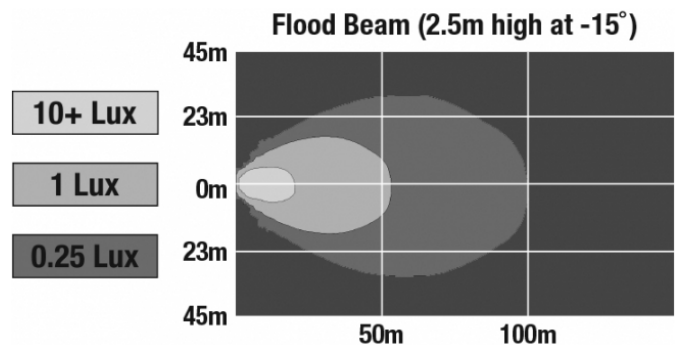

LED Headlights - Model 8801 Evolution

PRODUCT INFORMATION

Description	12V LED Work Light with Flood Beam Pattern
Height	107.55 mm / 4.23 in
Width	168.35 mm / 6.63 in
Depth	86.22 mm / 3.39 in
Shape	Rectangular
Outer Lens Material	Hardcoated Polycarbonate
Outer Lens Color	Clear
Housing Material	Die-Cast Aluminum
Housing Color	Black
Bezel Color	Chrome
Mounting Hardware Description	(x1) 1/2"-13 x 1.25" Drilled Black Mounting Bolt
Mounting Type	Universal Pedestal Mount
Minimum Operating Temperature	-40 °C / -40 °F
Maximum Operating Temperature	65 °C / 149 °F
Connector or Wiring	Bare Leads
Product Weight	2.17 lbs / 0.98 kgs
Shipping Weight	2.10 lbs / 0.95 kgs

PHOTOMETRIC SPECIFICATIONS

Raw Lumen Output	4500
Effective Lumen Output	2600
Nominal LED Color Temperature	5000 K
Beam Pattern(s)	Forward Lighting - Flood (Standard)

APPLICATIONS

Print date: 2018-04-20

© 2018 J.W. Speaker Corporation • Germantown, WI U.S.A.
www.jwspeaker.com • speaker@jwspeaker.com • 262.251.6660