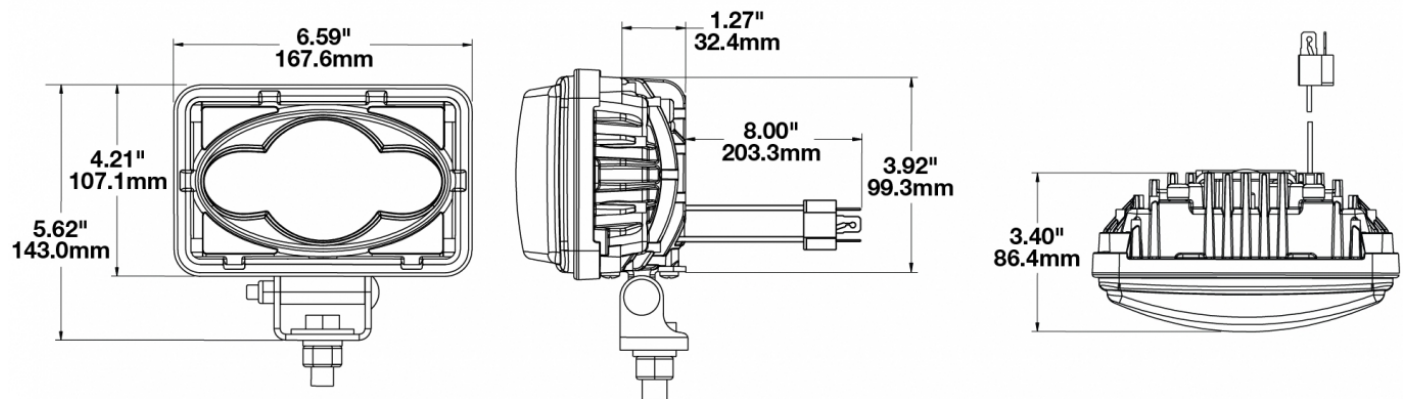

LED Headlights - Model 8801 Evolution

PRODUCT DIMENSIONS

ELECTRICAL SPECIFICATIONS

Input Voltage	12-24V DC
Operating Voltage	9.5-32V DC
Transient Spike Protection	150V Peak @ 1 HZ-100 Pulses
White Wire	Power
Black Wire	Negative
Current Draw	4.6A @ 12V DC 2.2A @ 24V DC

Print date: 2018-04-20

© 2018 J.W. Speaker Corporation • Germantown, WI U.S.A.
www.jwspeaker.com • speaker@jwspeaker.com • 262.251.6660