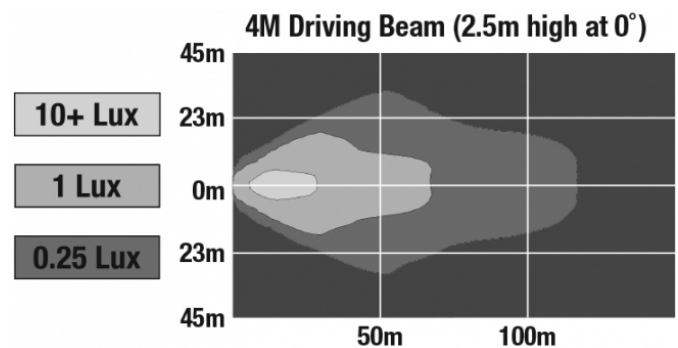

LED Light Bars - Model 9049-4M

PRODUCT INFORMATION

Description	12/24V LED 4-Mod Lightbar 25" with Driving Beam Pattern
Height	102.87 mm / 4.05 in
Width	727.71 mm / 28.65 in
Depth	93.22 mm / 3.67 in
Shape	Rectangular
Outer Lens Material	Polycarbonate
Outer Lens Color	Clear
Housing Material	Die-Cast Aluminum
Housing Color	Black
Mounting Type	Universal Mount
Minimum Operating Temperature	-40 °C / -40 °F
Maximum Operating Temperature	65 °C / 149 °F
Connector or Wiring	10" Bare Leads
Product Weight	7.55 lbs / 3.42 kgs
Shipping Weight	8.35 lbs / 3.79 kgs

Eco Friendly

SAE J1113-21

PHOTOMETRIC SPECIFICATIONS

Raw Lumen Output	4,400
Effective Lumen Output	2,640
Nominal LED Color Temperature	5000 K
Beam Pattern(s)	Forward Lighting - Driving

Print date: 2023-09-27