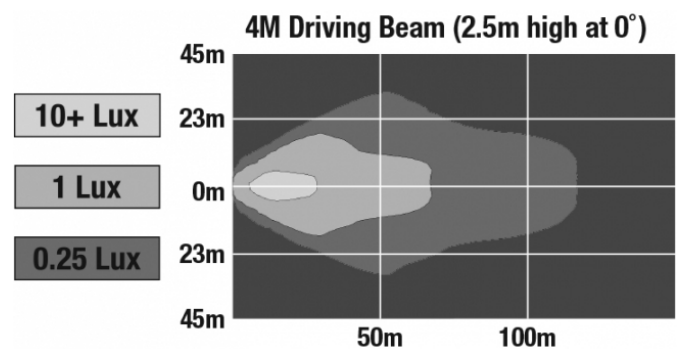

## PHOTOMETRIC SPECIFICATIONS

<b>Raw Lumen Output</b>	4,400
<b>Effective Lumen Output</b>	2,640
<b>Nominal LED Color Temperature</b>	5000 K
<b>Beam Pattern(s)</b>	Forward Lighting - Driving

Print date: 2018-02-25