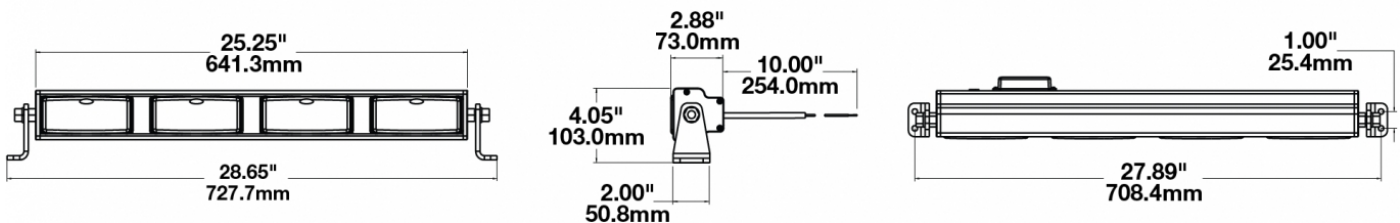

LED Light Bars - Model 9049-4M

PRODUCT INFORMATION

Description	12/24V LED 4-Mod Lightbar 25" with Driving Beam Pattern
Height	102.87 mm / 4.05 in
Width	727.71 mm / 28.65 in
Depth	93.22 mm / 3.67 in
Shape	Rectangular
Outer Lens Material	Polycarbonate
Outer Lens Color	Clear
Housing Material	Die-Cast Aluminum
Housing Color	Black
Mounting Type	Universal Mount
Minimum Operating Temperature	-40 °C / -40 °F
Maximum Operating Temperature	65 °C / 149 °F
Connector or Wiring	10" Bare Leads
Product Weight	7.55 lbs / 3.42 kgs
Shipping Weight	8.35 lbs / 3.79 kgs

PRODUCT DIMENSIONS

Print date: 2023-09-27

© 2023 J.W. Speaker Corporation • Germantown, WI U.S.A.
 www.jwspeaker.com • speaker@jwspeaker.com • 262.251.6660

LED Light Bars - Model 9049-4M

ELECTRICAL SPECIFICATIONS