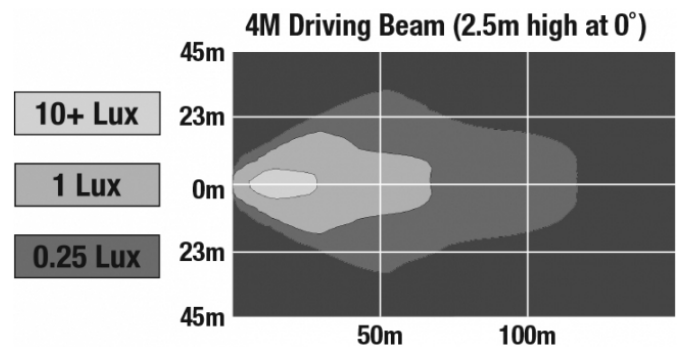

LED Light Bars - Model 9049-4M

PRODUCT INFORMATION

| | |
|--------------------------------------|---|
| Description | 12V LED 25" Light Bar with Driving Beam Pattern |
| Height | 102.87 mm / 4.05 in |
| Width | 727.71 mm / 28.65 in |
| Depth | 93.22 mm / 3.67 in |
| Shape | Rectangular |
| Outer Lens Material | Polycarbonate |
| Outer Lens Color | Clear |
| Housing Material | Die-Cast Aluminum |
| Housing Color | Black |
| Mounting Type | Universal Mount |
| Minimum Operating Temperature | -40 °C / -40 °F |
| Maximum Operating Temperature | 65 °C / 149 °F |
| Connector or Wiring | 10" Bare Leads |
| Product Weight | 7.55 lbs / 3.42 kgs |

REGULATORY STANDARDS COMPLIANCE

Buy America Standards

IEC IP67

Tested to ECE Reg. 10
(Radiated Emissions only)

Eco Friendly

SAE J1113-21

PHOTOMETRIC SPECIFICATIONS

| | |
|--------------------------------------|----------------------------|
| Raw Lumen Output | 4,400 |
| Effective Lumen Output | 2,640 |
| Nominal LED Color Temperature | 5000 K |
| Beam Pattern(s) | Forward Lighting - Driving |