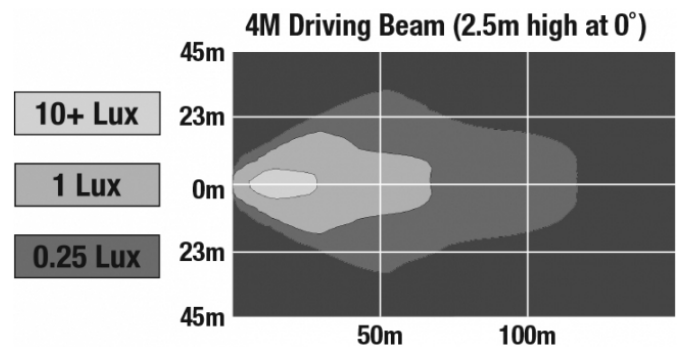

Print date: 2018-04-21

© 2018 J.W. Speaker Corporation • Germantown, WI U.S.A.
www.jwspeaker.com • speaker@jwspeaker.com • 262.251.6660