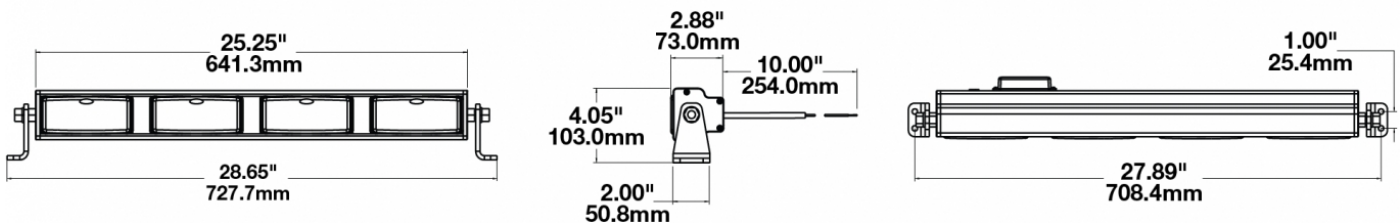

LED Light Bars - Model 9049-4M

PRODUCT INFORMATION

Description	12V LED 25" Light Bar with Driving Beam Pattern
Height	102.87 mm / 4.05 in
Width	727.71 mm / 28.65 in
Depth	93.22 mm / 3.67 in
Shape	Rectangular
Outer Lens Material	Polycarbonate
Outer Lens Color	Clear
Housing Material	Die-Cast Aluminum
Housing Color	Black
Mounting Type	Universal Mount
Minimum Operating Temperature	-40 °C / -40 °F
Maximum Operating Temperature	65 °C / 149 °F
Connector or Wiring	10" Bare Leads
Product Weight	7.55 lbs / 3.42 kgs
Shipping Weight	8.35 lbs / 3.79 kgs

PRODUCT DIMENSIONS

Print date: 2020-04-03

© 2020 J.W. Speaker Corporation • Germantown, WI U.S.A.
www.jwspeaker.com • speaker@jwspeaker.com • 262.251.6660

J.W. SPEAKER
Engineered. Lighting. Solutions.