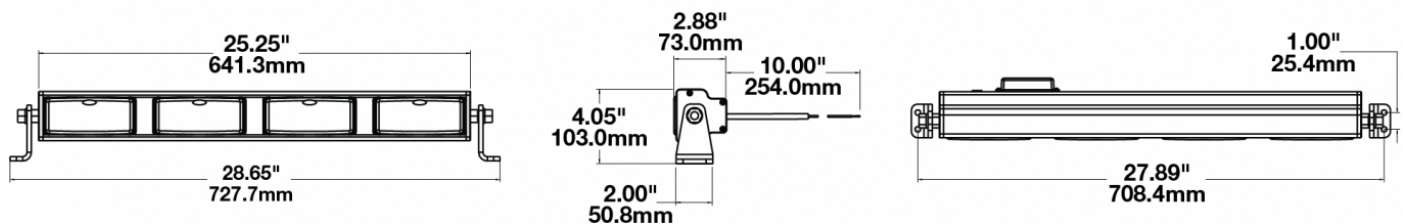

LED Light Bars - Model 9049-4M

PRODUCT INFORMATION

Description	12V LED 25" Light Bar with Driving Beam Pattern
Height	102.87 mm / 4.05 in
Width	727.71 mm / 28.65 in
Depth	93.22 mm / 3.67 in
Shape	Rectangular
Outer Lens Material	Polycarbonate
Outer Lens Color	Clear
Housing Material	Die-Cast Aluminum
Housing Color	Black
Mounting Type	Universal Mount
Minimum Operating Temperature	-40 °C / -40 °F
Maximum Operating Temperature	65 °C / 149 °F
Connector or Wiring	10" Bare Leads
Product Weight	7.55 lbs / 3.42 kgs

PRODUCT DIMENSIONS

Print date: 2018-02-25

© 2018 J.W. Speaker Corporation • Germantown, WI U.S.A.
www.jwspeaker.com • speaker@jwspeaker.com • 262.251.6660

J.W. SPEAKER
Engineered. Lighting. Solutions.