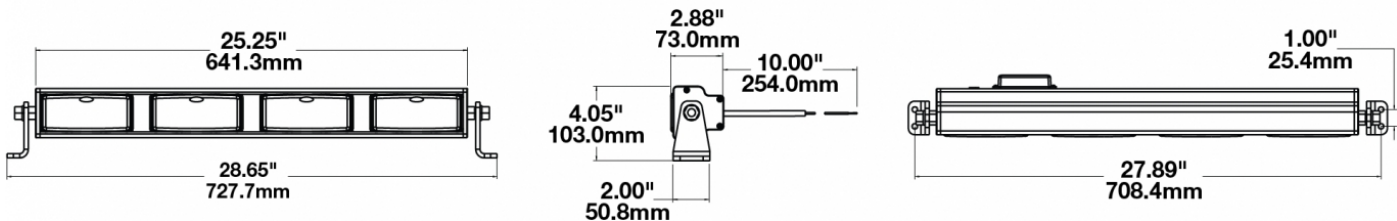

LED Light Bars - Model 9049-4M

PRODUCT INFORMATION

Description	12V LED 25" Light Bar with Driving Beam Pattern
Height	102.87 mm / 4.05 in
Width	727.71 mm / 28.65 in
Depth	93.22 mm / 3.67 in
Shape	Rectangular
Outer Lens Material	Polycarbonate
Outer Lens Color	Clear
Housing Material	Die-Cast Aluminum
Housing Color	Black
Mounting Type	Universal Mount
Minimum Operating Temperature	-40 °C / -40 °F
Maximum Operating Temperature	65 °C / 149 °F
Connector or Wiring	10" Bare Leads
Product Weight	7.55 lbs / 3.42 kgs

PRODUCT DIMENSIONS

Print date: 2017-11-23

© 2017 J.W. Speaker Corporation • Germantown, WI U.S.A.
www.jwspeaker.com • speaker@jwspeaker.com • 262.251.6660

J.W. SPEAKER
Engineered. Lighting. Solutions.