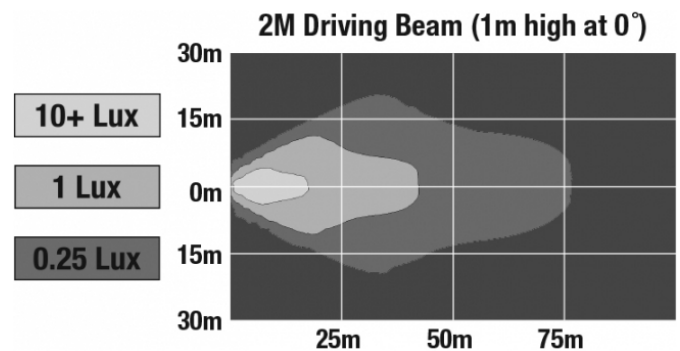

LED Light Bars - Model 9049-2M

PRODUCT INFORMATION

Description	12V LED 15" Light Bar with Driving Beam Pattern
Height	102.87 mm / 4.05 in
Width	399.29 mm / 15.72 in
Depth	73.15 mm / 2.88 in
Shape	Rectangular
Outer Lens Material	Polycarbonate
Outer Lens Color	Clear
Housing Material	Die-Cast Aluminum
Housing Color	Black
Mounting Type	Universal Mount
Minimum Operating Temperature	-40 °C / -40 °F
Maximum Operating Temperature	65 °C / 149 °F
Connector or Wiring	10" Bare Leads
Product Weight	4.44 lbs / 2.01 kgs
Shipping Weight	9.00 lbs / 4.08 kgs

Eco Friendly

SAE J1113-21

PHOTOMETRIC SPECIFICATIONS

Raw Lumen Output	2,200
Effective Lumen Output	1,320
Nominal LED Color Temperature	5000 K
Beam Pattern(s)	Forward Lighting - Driving

Print date: 2020-04-03