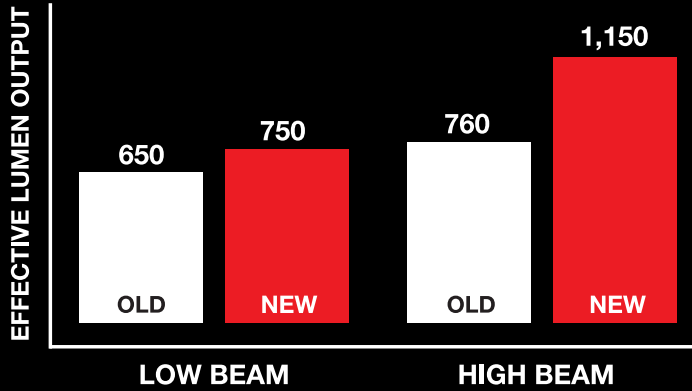

8700
EVOLUTION 2

**THE WORLD'S BEST LED
HEADLIGHT JUST GOT BETTER**

ECE-Compliant LED Headlights

J.W. SPEAKER®
Engineered. Lighting. Solutions.

THE NEXT EVOLUTION IS HERE

MORE POWERFUL

You spoke and we listened. Customers asked us to increase the output of our headlights and we've delivered! Effective Lumen output on the Model 8700 Evolution 2 has increased by more than 50%!

Street-Legal. Made in the USA.

LIGHT IN ALL THE RIGHT PLACES

The Model 8700 Evolution 2 features enhanced beam patterns for superior performance. The innovative new ComfortLite™ high beam delivers additional illumination above the horizon as well as a more powerful punch down the road. Drive behind these ECE-compliant LED headlights, and you will never use another headlight again!