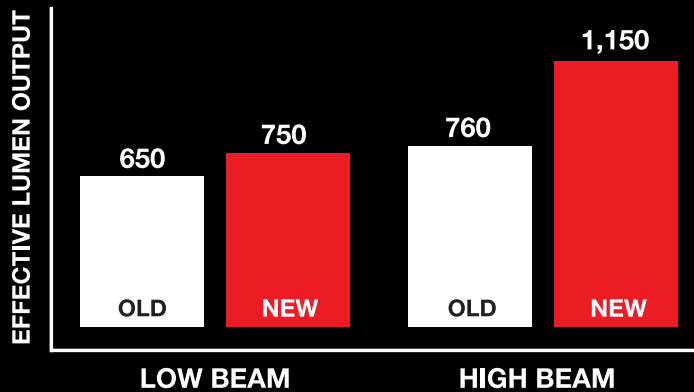

8700 EVOLUTION 2

THE WORLD'S BEST LED HEADLIGHT JUST GOT BETTER

DOT-Compliant LED Headlights

J.W. SPEAKER®
Engineered. Lighting. Solutions.

THE NEXT EVOLUTION IS HERE

MORE POWERFUL

You spoke and we listened. Customers asked us to increase the output of our headlights and we've delivered! Effective Lumen output on the Model 8700 Evolution 2 has increased by more than 50%!

Street-Legal. Made in the USA.

LIGHT IN ALL THE RIGHT PLACES

The Model 8700 Evolution 2 features enhanced beam patterns for superior performance. The innovative new ComfortLite™ high beam delivers additional illumination above the horizon as well as a more powerful punch down the road. Drive behind these DOT-compliant LED headlights, and you will never use another headlight again!

~~\$550~~ **\$390**
RETAIL (USD)

LOWER PRICE, GREATER VALUE

We're excited about the improved performance that the Model 8700 Evolution 2 provides, but we think you'll love the fact that they are now priced more competitively. Lower prices. Greater value. That's what J.W. Speaker's LED products are all about.