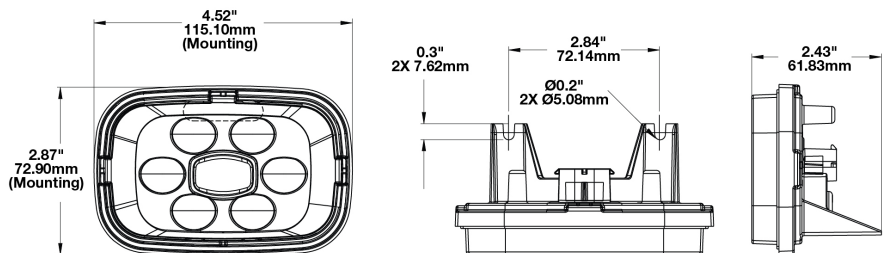

Retrofit Information

The Model 785 LED work light fits Case equipment:

- Skid Steers
  - SR (wheel radial lift) Models
  - SV (wheel vertical lift) Models
- Compact Track Loaders
  - TR (track radial lift) Models
  - TV (track vertical lift) Models