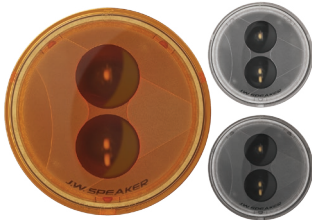

#JWSPEAKER

7" ROUND LED HEADLIGHTS

- BLACK BEZEL WITH RED J.W. SPEAKER LOGO OR HYDRO DIPPED BEZEL + CARBON FIBER PATTERN
- DUAL-BURN HIGH & LOW BEAM OPTICS
- NO ANTI-FLICKER HARNESS REQUIRED
- KIT OF 2 HEADLIGHTS
- PLUG & PLAY INSTALLATION

PART NUMBER:
0553973 - CARBON FIBER BEZEL, 2 HEADLIGHT KIT
0554543 - BLACK BEZEL, 2 HEADLIGHT KIT

4" ROUND LED FOG LIGHTS

- BLACK BEZEL OR HYDRO DIPPED BEZEL + CARBON FIBER PATTERN
- NO ANTI-FLICKER HARNESS REQUIRED
- FITS BUMPERS WITH STOCK MOUNTING PATTERN
- KIT OF 2 FOG LIGHTS
- PLUG & PLAY INSTALLATION

PART NUMBER:
0554413 - CARBON FIBER BEZEL, 2 FOG LIGHT KIT
0554573 - BLACK BEZEL, 2 FOG LIGHT KIT

3.5" ROUND LED TURN SIGNALS

- DESIGNED EXCLUSIVELY FOR JEEPS
- AVAILABLE IN AMBER, CLEAR OR SMOKED LENSES, ALL WITH AMBER LEDS
- KIT OF 2 FRONT TURN SIGNALS
- PLUG & PLAY INSTALLATION

PART NUMBER:
0346483 - AMBER LENS, 2 LIGHT KIT
0346493 - CLEAR LENS, 2 LIGHT KIT
0346503 - SMOKED LENS, 2 LIGHT KIT

6" X 8" LED TAIL LIGHTS

- DESIGNED EXCLUSIVELY FOR JEEPS
- UNIQUE LIGHT BLADE OPTICAL DESIGN
- STOP, TAIL, TURN, & REVERSE FUNCTIONS
- KIT OF 2 TAIL LIGHTS
- PLUG & PLAY INSTALLATION