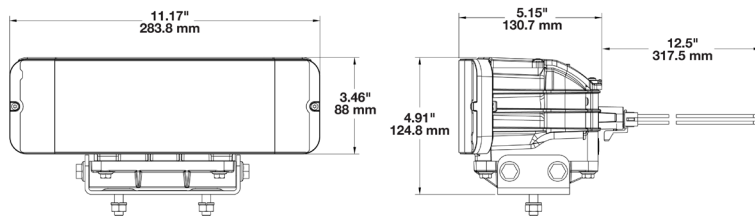

Part No.	Description
0555743	Kit of 2 Heated 12-24V LED Headlights