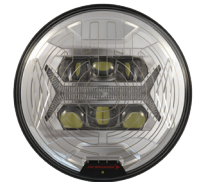

Model 8600 EVO-X™

THE POWER OF X

Precision Performance. Refined Design.

The Model 8600 EVO-X brings advanced performance and modern styling to the versatile 5.75" (PAR46) round platform. Engineered with a modular optic design and a slimmer profile to fit standard headlamp mounts, it delivers streamlined integration without sacrificing durability.

Model 8600 EVO-X

PERFORMANCE THAT DELIVERS

The 8600 EVO-X improves visibility, reduces downtime, and simplifies installation while meeting on-road compliance standards.

Engineered for Real-World Use.

The 8600 EVO-X delivers reliable performance in a refined, compact 5.75" (PAR46) round platform. Its best-in-class precision beam pattern produces smooth, controlled illumination for on-road and specialty applications where clarity and consistency matter. Built on a modular optic design, it enables clean integration without sacrificing professional-grade output.

Available SmartHeat® technology provides automatic lens de-icing engineered for extreme cold conditions. The 8600 EVO-X withstands vibration, temperature extremes, and moisture exposure. Buy American Act compliant and aligned with global on-road regulations, it offers dependable performance in a modern, premium upgrade solution.

5-in-1 Headlight
Non-Heated Version with Black Bezel

5-in-1 Headlight
Heated Version with Black Bezel

5-in-1 Headlight
Non-Heated Version with Chrome Bezel

5-in-1 Headlight
Heated Version with Chrome Bezel