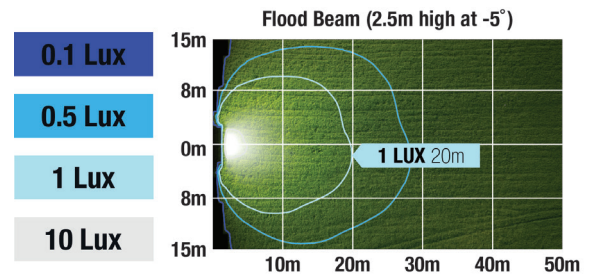

Key Specifications:

- Polarity Neutral Input Voltage
- Ultra Lightweight
- Highly Homogeneous Pattern
- 800 Effective Lumen Output
- Rated IP69K & IP67
- CE Compliant