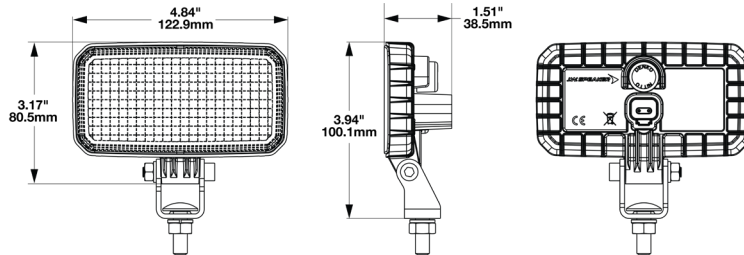

Available in a two-pin Deutsch or Amp connector ensuring a simple plug-and-play installation and polarity neutrality, reducing setup time and wiring complexity. The light also features an exceptionally wide illumination pattern that delivers a smooth, homogeneous field of light, making it especially effective for equipment outfitted with camera systems. Built with durable polycarbonate construction, this compact solution offers reliable, appropriately scaled lighting performance while keeping weight and cost to a minimum.