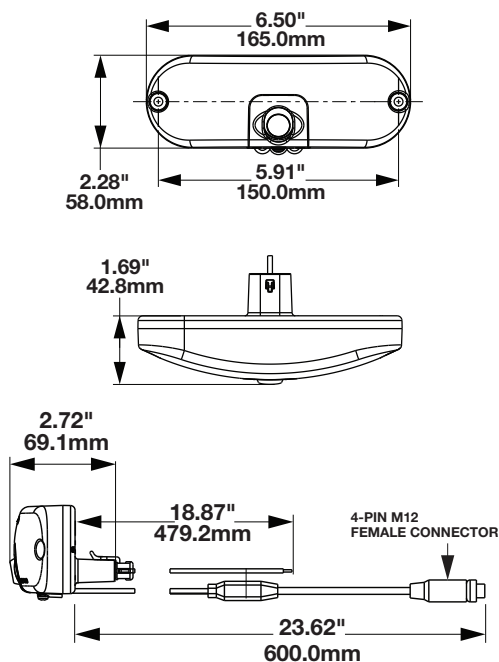

MODEL 272 CHMSL

SEE EVERY ANGLE IN HIGH DEFINITION

As part of a 360° lighting solution, J.W. Speaker engineered the Model 272 CHMSL, featuring a compact design and high-quality camera with wide range visibility to make trailering and backing up a breeze. The Model 272 CHMSL is positioned higher than side brake lights, directly in the driver's line of sight, increasing driver safety, visibility, and deterring rear-end collisions.

The CHMSL light illuminates every time you push the brake pedal, alerting motorists to the driver slowing down or coming to a stop. The camera can be connected to reverse lights to display anytime the vehicle is put in reverse. The camera angle is adjustable to allow for various mounting heights.

The CHMSL can be used with OEM displays or J.W. Speaker options:

- 4.3" Screen size with 1-channel
- 5" Screen size with 3-channels
- 6m and 10m extension cables are available

Model 272 CHMSL

12V LED CHMSL with Camera

- Extreme durability and efficient LEDs are guaranteed to provide bright light that commands the attention of drivers behind you, alerting them to your next move
- LED lights reach maximum intensity faster than incandescent counterparts, giving drivers more time to react and make necessary adjustments to avoid collisions
- Tough design to stand up to shock and vibration
- Meets all safety standards, DOT/SAE/ECE compliant for Center High Mounted Stop Lamp (CHMSL)

Part No.	Description
0346891	12V LED CHMSL with Camera

▲ **WARNING:** Cancer and Reproductive Harm - www.P65Warnings.ca.gov

▲ **AVERTISSEMENT:** Cancer et effet nocif sur la reproduction - www.P65Warnings.ca.gov

02/12/2020

J.W. Speaker Global Headquarters

N120 W19434 Freistadt Road
PO Box 1011, Germantown, Wisconsin 53022 USA

E-Mail: speaker@jwspeaker.com

J.W. SPEAKER
Engineered. Lighting. Solutions.