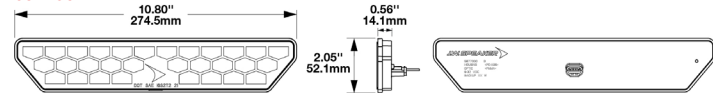

MODEL 260

HIGHLY CUSTOMIZABLE

Use the compact Model 260 for the perfect combination of style and performance.

The highly versatile, Model 260 Rear Combination Light offers impressive functionality on vehicles whether you're at work or play. Built with incredible versatility for your convenience and safety, the low-voltage Model 260 comes in two versions with a wide range of features, including:

Red Lens (DOT/SAE)

- Stop
- Tail

Clear Lens (ECE)

- Stop
- Reverse
- Directional
- Fog
- Tail

MODEL 260

Part No.	Description
0347961	12-24V ECE LED Stop, Tail, Turn, Rear Fog & Backup Light & Clear Lens
0347951	12-24V DOT/SAE LED Stop, Tail, Turn w/ Red Lens

MODEL 260 ACCESSORIES

Part No.	Description
8201051	Pedestal Mount for ECE Kit
8201061	Panel Mount for ECE Kit
8200921	Pedestal Mount for SAE Kit
8200931	Panel Mount for SAE Kit

▲ **WARNING:** Cancer and Reproductive Harm - www.P65Warnings.ca.gov
▲ **AVERTISSEMENT:** Cancer et effet nocif sur la reproduction - www.P65Warnings.ca.gov

Compact Size, Big Impact

Looking to lighten your workload? Seeking a bigger, safer adventure? Choose the compact, lightweight Model 260 LED RCL for clear indication of all your movements. Or use the Model 905 and 260 together to create the ultimate lighting system giving you confidence to conquer any journey or worksite.

The Model 260 RCLs are stylish, low-profile and lightweight lights that won't make you compromise on space or power. With compact sizing in mind, these sleek lights pack a lot of power and functionality into a small assembly.

Applications

The Model 260 RCL is extremely customizable and can be used in various different applications from agriculture, transport, off-road, and powersports.

0347961

0347951

8201051

8201061