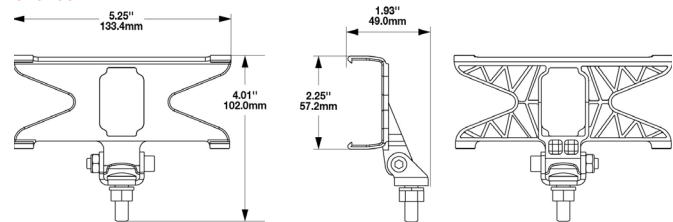

MODEL 260

HIGHLY CUSTOMIZABLE

Use the compact Model 260 for the perfect combination of style and performance.

The highly versatile, Model 260 Rear Combination Light offers impressive functionality on vehicles whether you're at work or play. Built with incredible versatility for your convenience and safety, the low-voltage Model 260 comes in two versions with a wide range of features, including:

Red Lens (DOT/SAE)

- Stop
- Tail

Clear Lens (ECE)

- Stop
- Reverse
- Directional
- Fog
- Tail

MODEL 260

Part No.	Description
0347961	12-24V ECE LED Stop, Tail, Turn, Rear Fog & Backup Light & Clear Lens
0347951	12-24V DOT/SAE LED Stop, Tail, Turn w/ Red Lens

MODEL 260 ACCESSORIES

Part No.	Description
8201051	Pedestal Mount for ECE Kit
8201061	Panel Mount for ECE Kit
8200921	Pedestal Mount for SAE Kit
8200931	Panel Mount for SAE Kit

▲ **WARNING:** Cancer and Reproductive Harm - www.P65Warnings.ca.gov
▲ **AVERTISSEMENT:** Cancer et effet nocif sur la reproduction - www.P65Warnings.ca.gov

Compact Size, Big Impact

Looking to lighten your workload? Seeking a bigger, safer adventure? Choose the compact, lightweight Model 260 LED RCL for clear indication of all your movements. Or use the Model 905 and 260 together to create the ultimate lighting system giving you confidence to conquer any journey or worksite.

The Model 260 RCLs are stylish, low-profile and lightweight lights that won't make you compromise on space or power. With compact sizing in mind, these sleek lights pack a lot of power and functionality into a small assembly.

Applications

The Model 260 RCL is extremely customizable and can be used in various different applications from agriculture, transport, off-road, and powersports.

0347961

0347951

8201051

8201061