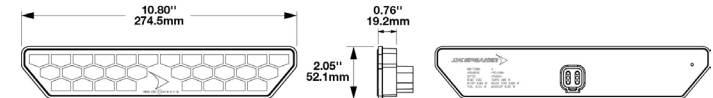

MODEL 260

HIGHLY CUSTOMIZABLE

Use the compact Model 260 for the perfect combination of style and performance.

The highly versatile, Model 260 Rear Combination Light offers impressive functionality on vehicles whether you're at work or play. Built with incredible versatility for your convenience and safety, the low-voltage Model 260 comes in two versions with a wide range of features, including:

Red Lens (DOT/SAE)

- Stop
- Tail

Clear Lens (ECE)

- Stop
- Reverse
- Directional
- Fog
- Tail

MODEL 260

Part No.	Description
0347961	12-24V ECE LED Stop, Tail, Turn, Rear Fog & Backup Light & Clear Lens
0347951	12-24V DOT/SAE LED Stop, Tail, Turn w/ Red Lens

MODEL 260 ACCESSORIES

Part No.	Description
8201051	Pedestal Mount for ECE Kit
8201061	Panel Mount for ECE Kit
8200921	Pedestal Mount for SAE Kit
8200931	Panel Mount for SAE Kit

▲ **WARNING:** Cancer and Reproductive Harm - www.P65Warnings.ca.gov
▲ **AVERTISSEMENT:** Cancer et effet nocif sur la reproduction - www.P65Warnings.ca.gov

Compact Size, Big Impact

Looking to lighten your workload? Seeking a bigger, safer adventure? Choose the compact, lightweight Model 260 LED RCL for clear indication of all your movements. Or use the Model 905 and 260 together to create the ultimate lighting system giving you confidence to conquer any journey or worksite.

The Model 260 RCLs are stylish, low-profile and lightweight lights that won't make you compromise on space or power. With compact sizing in mind, these sleek lights pack a lot of power and functionality into a small assembly.

Applications

The Model 260 RCL is extremely customizable and can be used in various different applications from agriculture, transport, off-road, and powersports.

0347961

0347951

8201051

8201061