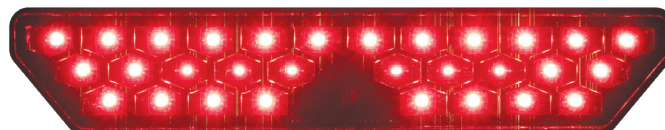

# MODEL 260

## REAR COMBINATION LIGHT

### LIGHTER, BRIGHTER & BETTER

Sleek, stylish and convenient, the LED Rear Combination Lights are about half the weight of traditional assemblies, but with much more functionality. Use them to clearly let others know you're working, stopping, turning, reversing or simply slicing through the fog. With easy assembly, including multiple mounting options and lenses, these compact RCLs are perfect for every task and application.

# HIGHLY CUSTOMIZABLE

Use the compact Model 260 for the perfect combination of style and performance.

Model 260 DOT/SAE RCL Red Lens

Model 260 ECE RCL Clear Lens

The highly versatile, Model 260 Rear Combination Light offers impressive functionality on vehicles whether you're at work or play. Built with incredible versatility for your convenience and safety, the low-voltage Model 260 comes in two versions with a wide range of features, including: