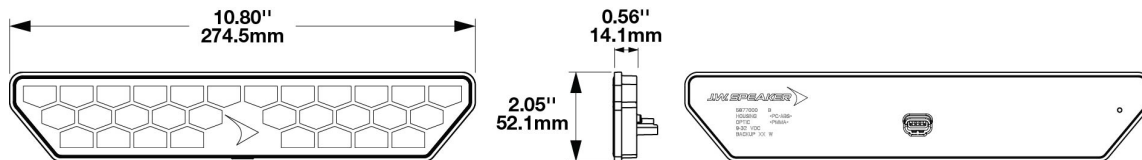

▲ **WARNING:** Cancer and Reproductive Harm - www.P65Warnings.ca.gov
▲ **AVERTISSEMENT:** Cancer et effet nocif sur la reproduction - www.P65Warnings.ca.gov