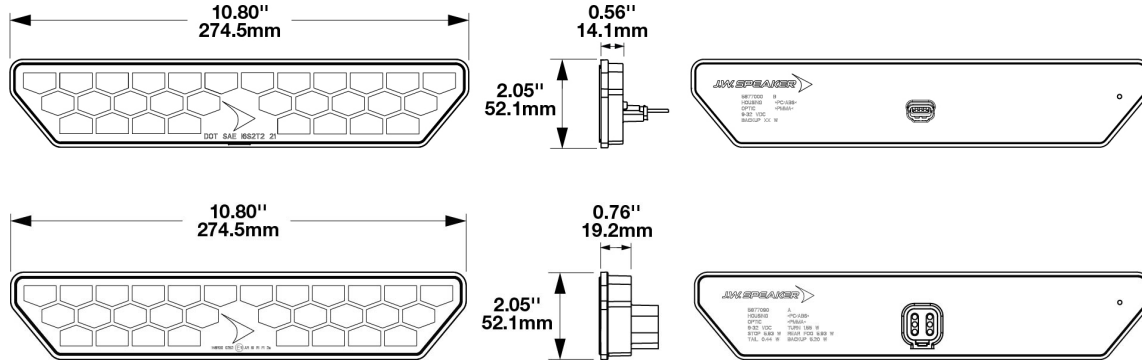

LIGHTING AND MOUNTING OPTIONS

MODEL 260

Part No.	Description
0347951	12-24V DOT/SAE LED Stop, Tail, Turn w/ Red Lens
0347961	12-24V ECE LED Stop, Tail, Turn, Rear Fog & Backup Light & Clear Lens

MODEL 260 ACCESSORIES

Part No.	Description
8200921	Pedestal Mount for SAE Kit
8200931	Panel Mount for SAE Kit
8201051	Pedestal Mount for ECE Kit
8201061	Panel Mount for ECE Kit

MODEL 905

Part No.	Description
1000161	12-24V LED Work Light with Flood Beam Pattern
1000171	12-24V LED Work Light with Flood Beam Pattern & Diffused Lens
0443601	12-24V LED Backup & Work Light with Flood Beam Pattern

MODEL 905 ACCESSORIES

Part No.	Description
8200921	Pedestal Mount Kit
8200931	Panel Mount Kit