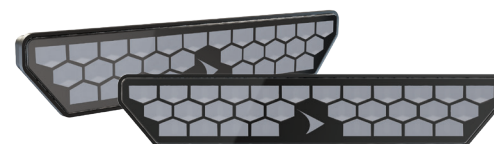

Model 905 LED Diffused Light

Model 905 and Model 260 is available at your authorized J.W. Speaker dealer.

For more information & technical specifications, go to www.jwspeaker.com