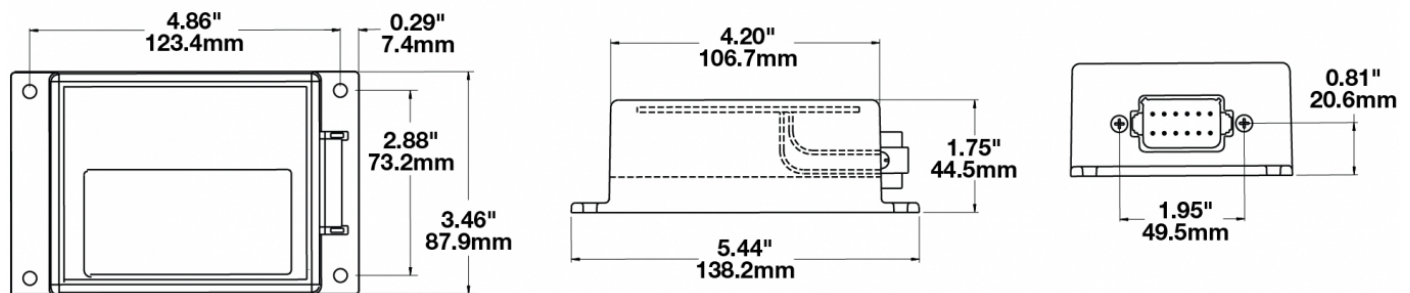

## PRODUCT INFORMATION

<b>Description</b>	12-24V Wig-Wag Module
<b>Height</b>	44.45 mm / 1.75 in
<b>Width</b>	87.88 mm / 3.46 in
<b>Depth</b>	138.18 mm / 5.44 in
<b>Housing Material</b>	ABS
<b>Mounting Type</b>	Low Profile Mount
<b>Minimum Operating Temperature</b>	-40 °C / -40 °F
<b>Maximum Operating Temperature</b>	65 °C / 149 °F
<b>Connector or Wiring</b>	Integrated 12-Pin Deutsch Weather-Proof Socket (DT06-12SA)
<b>Product Weight</b>	1.00 lbs / 0.45 kgs
<b>Shipping Weight</b>	1.13 lbs / 0.51 kgs