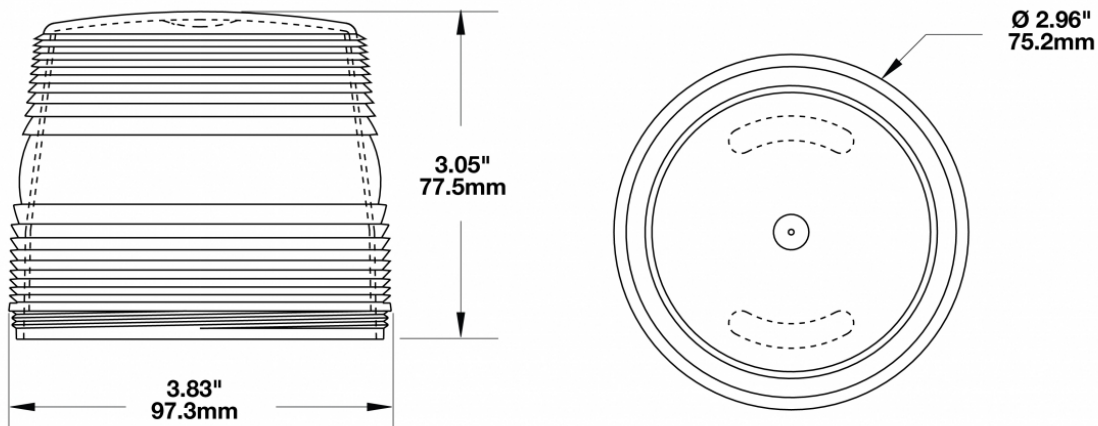

PRODUCT DIMENSIONS

Print date: 2018-07-22

© 2018 J.W. Speaker Corporation • Germantown, WI U.S.A.
www.jwspeaker.com • speaker@jwspeaker.com • 262.251.6660