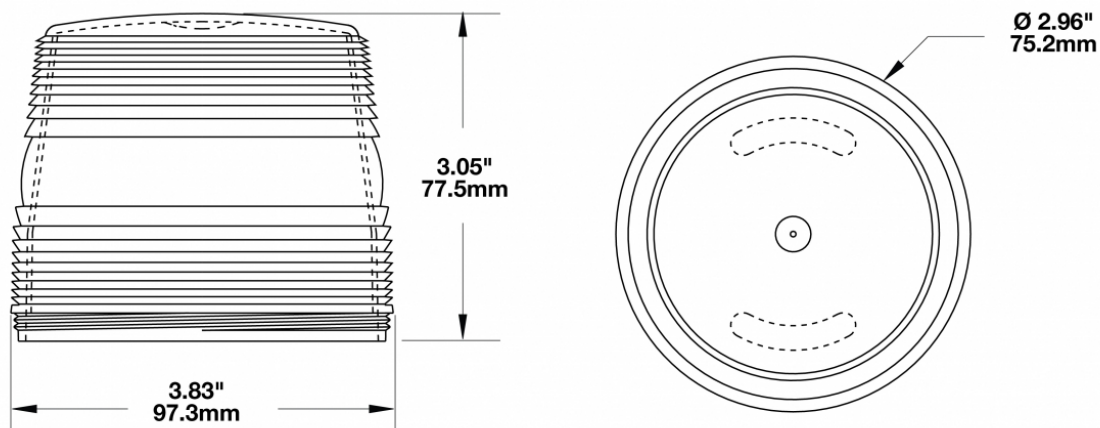

PRODUCT DIMENSIONS

Print date: 2018-02-22

© 2018 J.W. Speaker Corporation • Germantown, WI U.S.A.
www.jwspeaker.com • speaker@jwspeaker.com • 262.251.6660