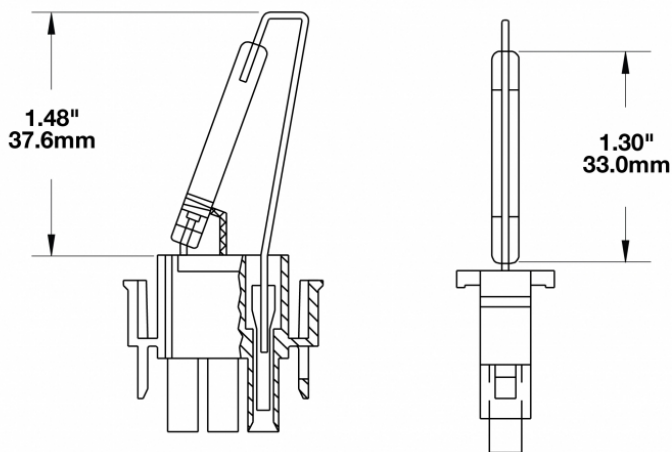

Replacement Flashtube for Model 400, 401 & 537 Strobe Lights

PRODUCT INFORMATION

Description	Replacement Flashtube for Model 400, 401 & 537 Strobe Lights
Product Weight	0.01 lbs / 0 kgs
Shipping Weight	0.20 lbs / 0.09 kgs

PRODUCT DIMENSIONS

Print date: 2018-10-21

© 2018 J.W. Speaker Corporation • Germantown, WI U.S.A.
www.jwspeaker.com • speaker@jwspeaker.com • 262.251.6660

Replacement Flashtube for Model 400, 401 & 537 Strobe Lights

REGULATORY STANDARDS COMPLIANCE

Buy America Standards

SUITS THESE PRODUCTS

**5" Round Strobe
Lamp Replacement
Parts**

Strobe Lights - Model
400

Print date: 2018-10-21

© 2018 J.W. Speaker Corporation • Germantown, WI U.S.A.
www.jwspeaker.com • speaker@jwspeaker.com • 262.251.6660