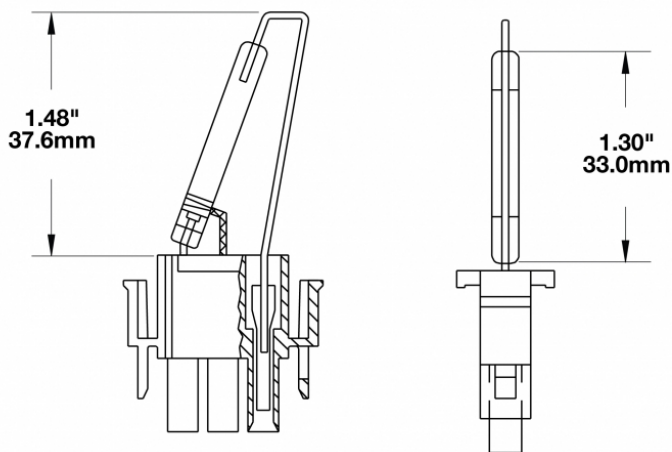

Replacement Flashtube for Model 400, 401 & 537 Strobe Lights

PRODUCT INFORMATION

Description	Replacement Flashtube for Model 400, 401 & 537 Strobe Lights
Product Weight	0.01 lbs / 0 kgs
Shipping Weight	0.20 lbs / 0.09 kgs

PRODUCT DIMENSIONS

Print date: 2018-07-22

© 2018 J.W. Speaker Corporation • Germantown, WI U.S.A.
www.jwspeaker.com • speaker@jwspeaker.com • 262.251.6660

Replacement Flashtube for Model 400, 401 & 537 Strobe Lights

REGULATORY STANDARDS COMPLIANCE

Buy America Standards

SUITS THESE PRODUCTS

**5" Round Strobe
Lamp Replacement
Parts**

Strobe Lights - Model
400

Print date: 2018-07-22

© 2018 J.W. Speaker Corporation • Germantown, WI U.S.A.
www.jwspeaker.com • speaker@jwspeaker.com • 262.251.6660