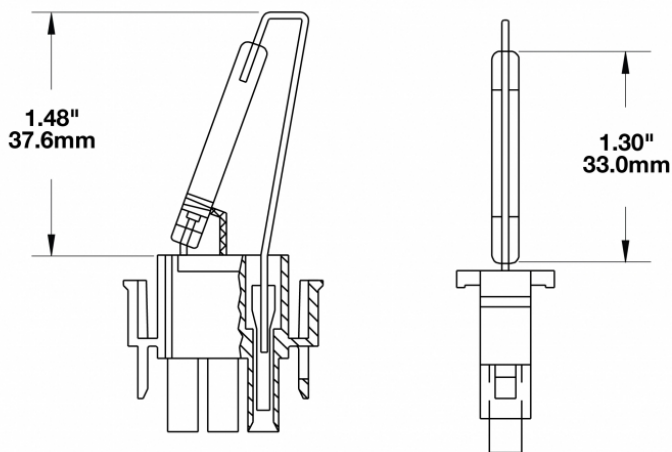

PRODUCT DIMENSIONS

Print date: 2017-09-26

© 2017 J.W. Speaker Corporation • Germantown, WI U.S.A.
www.jwspeaker.com • speaker@jwspeaker.com • 262.251.6660