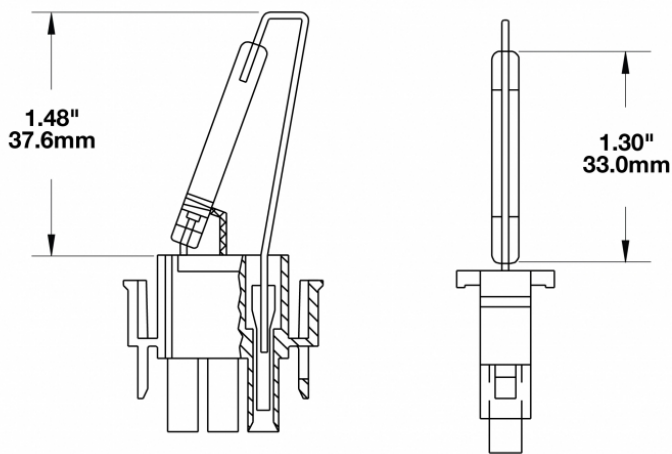

Replacement Flashtube for Model 400, 401 & 537 Strobe Lights

PRODUCT INFORMATION

Description	Replacement Flashtube for Model 400, 401 & 537 Strobe Lights
Product Weight	0.01 lbs / 0 kgs
Shipping Weight	0.20 lbs / 0.09 kgs

PRODUCT DIMENSIONS

Print date: 2018-02-22

© 2018 J.W. Speaker Corporation • Germantown, WI U.S.A.
www.jwspeaker.com • speaker@jwspeaker.com • 262.251.6660

Replacement Flashtube for Model 400, 401 & 537 Strobe Lights