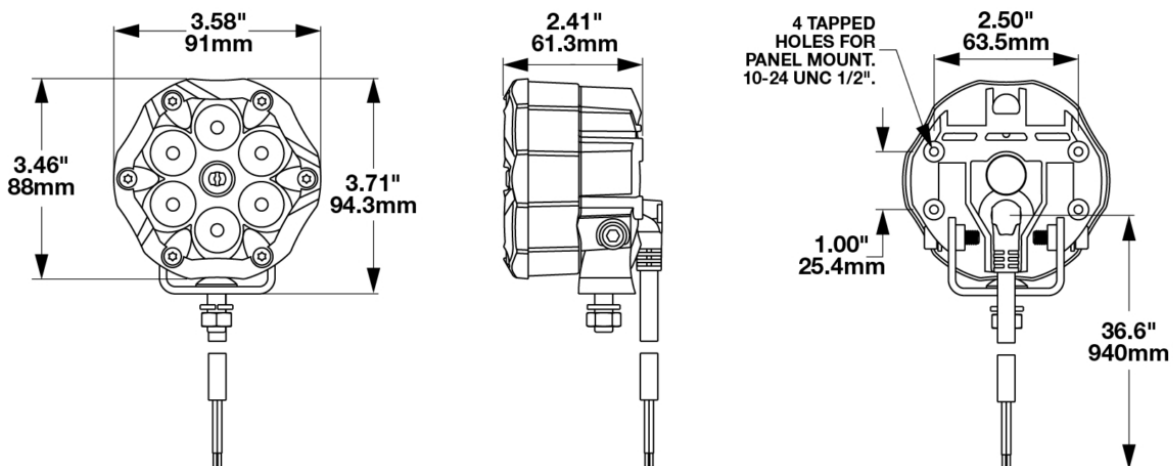

APPEARANCE KIT - BLACK

PRODUCT INFORMATION

Description	APPEARANCE KIT - BLACK
Product Weight	0.30 lbs / 0.14 kgs
Shipping Weight	0.30 lbs / 0.14 kgs

TRAIL 6 FLASH.

PRODUCT DIMENSIONS

Print date: 2026-07-10