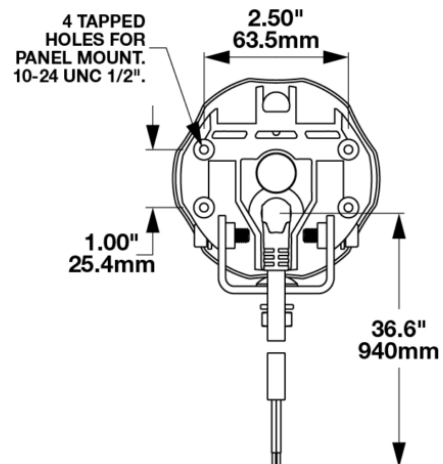

PRODUCT DIMENSIONS

Print date: 2024-06-13

© 2024 J.W. Speaker Corporation • Germantown, WI U.S.A.
www.jwspeaker.com • speaker@jwspeaker.com • 262.251.6660

J.W. SPEAKER
Engineered. Lighting. Solutions.