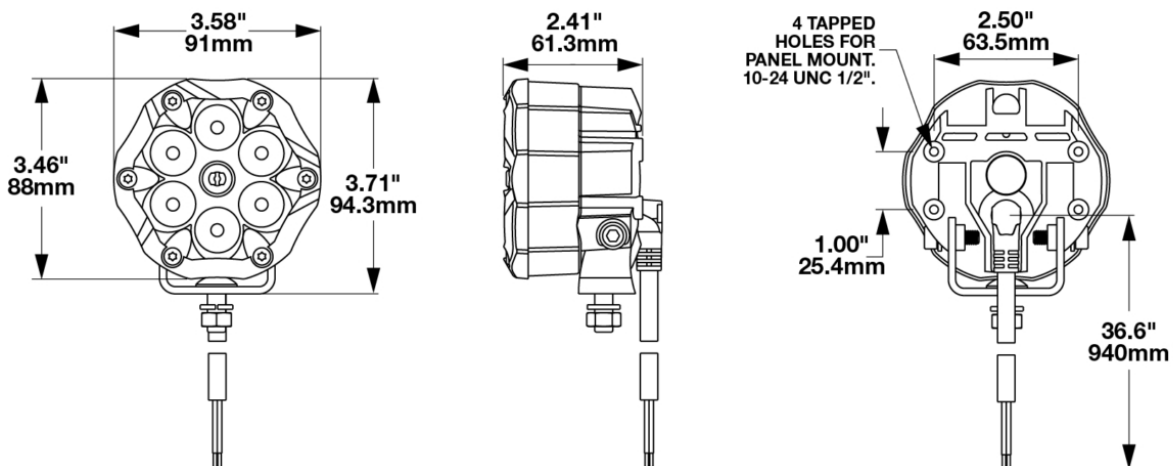

APPEARANCE KIT - BLACK

PRODUCT INFORMATION

Description	APPEARANCE KIT - BLACK
Product Weight	0.30 lbs / 0.14 kgs
Shipping Weight	0.30 lbs / 0.14 kgs

TRAIL 6 FLASH.

PRODUCT DIMENSIONS

Print date: 2024-07-27