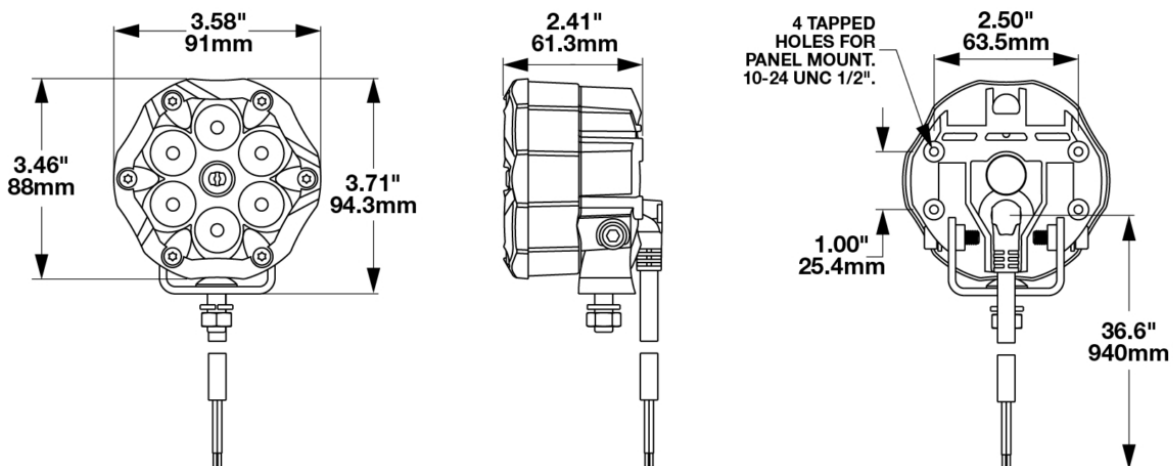

APPEARANCE KIT - BLACK

PRODUCT INFORMATION

Description	APPEARANCE KIT - BLACK
Product Weight	0.30 lbs / 0.14 kgs
Shipping Weight	0.30 lbs / 0.14 kgs

TRAIL 6 FLASH.

PRODUCT DIMENSIONS

Print date: 2026-06-15