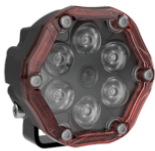

⚠ AVERTISSEMENT: Cancer et effet nocif sur la reproduction - www.P65Warnings.ca.gov.

SUITS THESE PRODUCTS

TRAIL 6 FLASH

3.7" Round LED Off Road Warning Lights

Round LED Off Road Warning Light - Model Trail 6 Flash