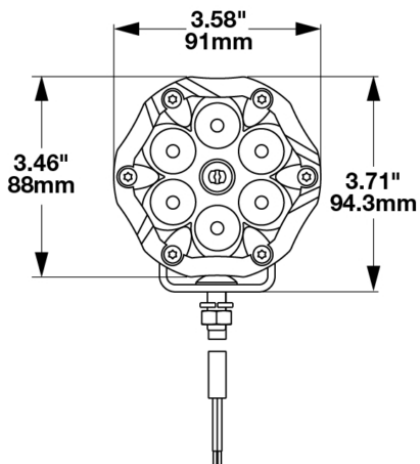

PRODUCT DIMENSIONS

Print date: 2024-06-13

© 2024 J.W. Speaker Corporation • Germantown, WI U.S.A.
www.jwspeaker.com • speaker@jwspeaker.com • 262.251.6660

J.W. SPEAKER
Engineered. Lighting. Solutions.