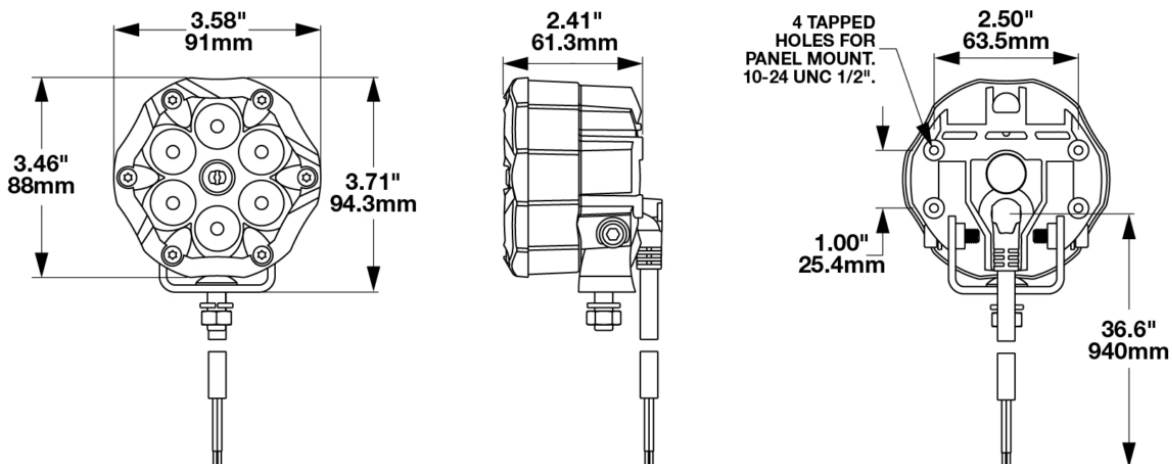

PRODUCT DIMENSIONS

Print date: 2019-12-16

© 2019 J.W. Speaker Corporation • Germantown, WI U.S.A.
www.jwspeaker.com • speaker@jwspeaker.com • 262.251.6660

J.W. SPEAKER
Engineered. Lighting. Solutions.