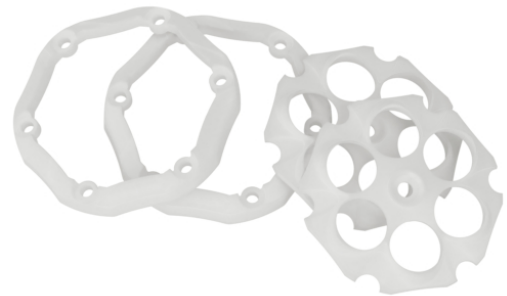

# Appearance Kit - White ABS

## PRODUCT INFORMATION

<b>Description</b>	Appearance Kit - White ABS
<b>Product Weight</b>	0.40 lbs / 0.18 kgs
<b>Shipping Weight</b>	0.40 lbs / 0.18 kgs

**TRAIL 6 PRO.**