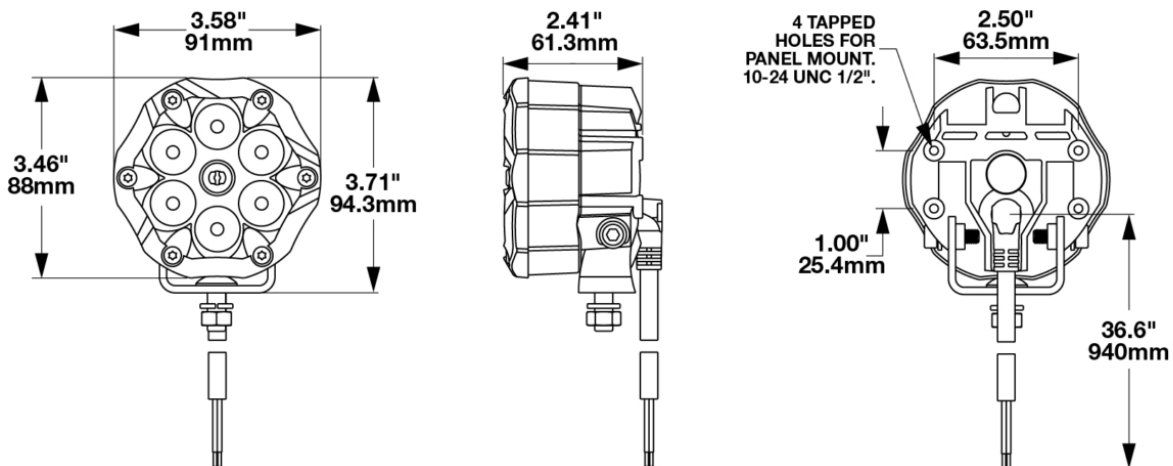

PRODUCT DIMENSIONS

Print date: 2024-07-26

© 2024 J.W. Speaker Corporation • Germantown, WI U.S.A.
www.jwspeaker.com • speaker@jwspeaker.com • 262.251.6660