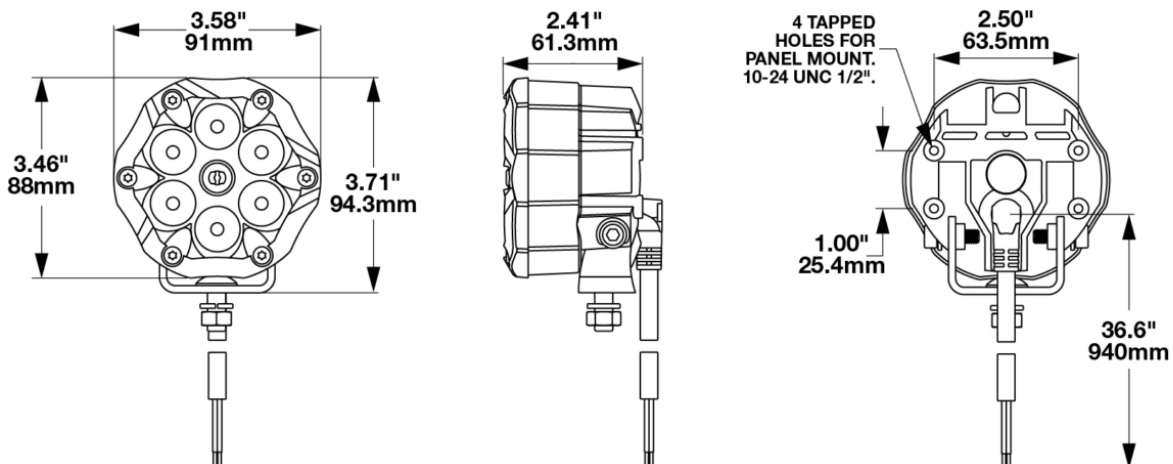

PRODUCT DIMENSIONS

Print date: 2024-06-13

© 2024 J.W. Speaker Corporation • Germantown, WI U.S.A.
www.jwspeaker.com • speaker@jwspeaker.com • 262.251.6660

J.W. SPEAKER
Engineered. Lighting. Solutions.