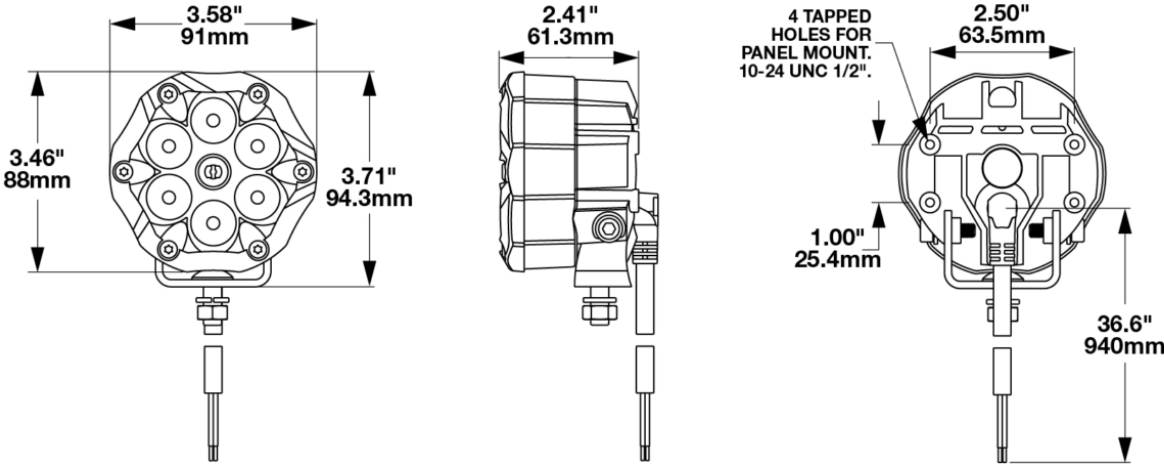

Appearance Kit - White ABS

PRODUCT INFORMATION

Description	Appearance Kit - White ABS
Product Weight	0.40 lbs / 0.18 kgs
Shipping Weight	0.40 lbs / 0.18 kgs

TRAIL 6 PRO.

PRODUCT DIMENSIONS

Print date: 2020-02-25