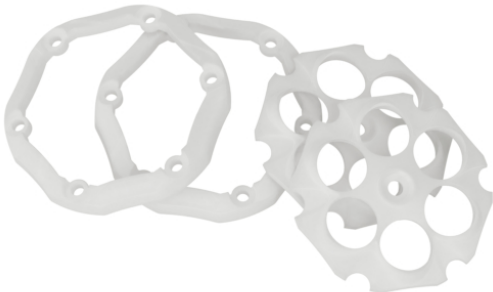

Appearance Kit - White ABS

PRODUCT INFORMATION

Description	Appearance Kit - White ABS
Product Weight	0.40 lbs / 0.18 kgs
Shipping Weight	0.40 lbs / 0.18 kgs

TRAIL 6 PRO.

PRODUCT DIMENSIONS

Print date: 2020-02-25