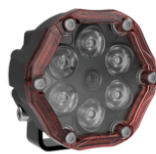

3.7" Round LED Off Road Lights

Round LED Off Road Lights - Model Trail 6 Sport

TRAIL 6 FLASH