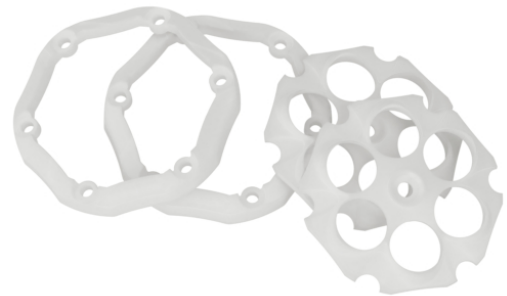

Appearance Kit - White ABS

PRODUCT INFORMATION

Description	Appearance Kit - White ABS
Product Weight	0.40 lbs / 0.18 kgs
Shipping Weight	0.40 lbs / 0.18 kgs

TRAIL 6 PRO.

PRODUCT DIMENSIONS

Print date: 2025-07-01