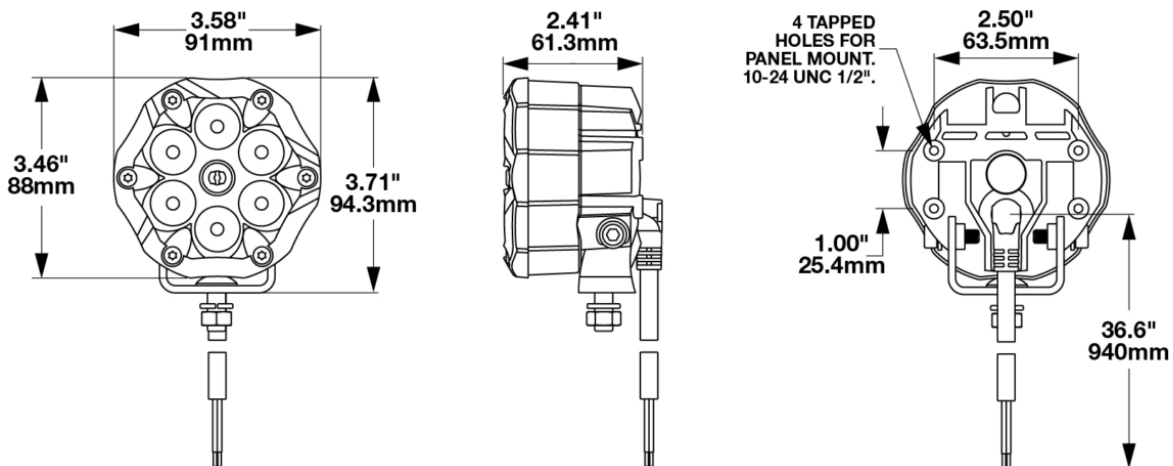

Appearance Kit - White ABS

PRODUCT INFORMATION

Description	Appearance Kit - White ABS
Product Weight	0.40 lbs / 0.18 kgs
Shipping Weight	0.40 lbs / 0.18 kgs

TRAIL 6 PRO.

PRODUCT DIMENSIONS

Print date: 2025-07-01