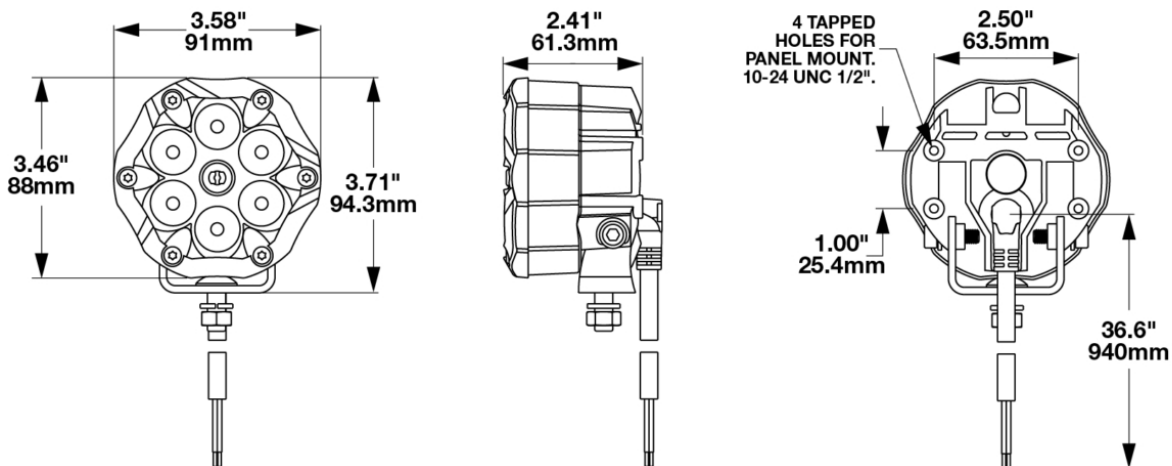

Round LED Off Road Lights - Model Trail 6 Pro

PRODUCT INFORMATION

Description	12V LED Off Road Light with Wide Flood Beam Pattern and BlueTooth® Connectivity - Kit of 2
Height	94.00 mm / 3.7 in
Width	91.00 mm / 3.58 in
Depth	61.30 mm / 2.41 in
Shape	Round
Outer Lens Material	Polycarbonate
Outer Lens Color	Clear
Housing Material	Aluminium
Housing Color	Black
Bezel Color	Graphite
Mounting Hardware Description	(x1) 8-1.25 x 20 Stainless Steel
Mounting Type	Pedestal/Panel
Minimum Operating Temperature	-40 °C / -40 °F
Maximum Operating Temperature	80 °C / 176 °F
Connector or Wiring	3' Cable with Integrated Connector
Product Weight	2.00 lbs / 0.91 kgs
Shipping Weight	2.85 lbs / 1.29 kgs

PRODUCT DIMENSIONS

ELECTRICAL SPECIFICATIONS

Input Voltage	12 V
Black Wire	Ground
Red Wire	Power
Current Draw	2.50A @ 12V

REGULATORY STANDARDS COMPLIANCE

Bluetooth SIG Declaration ID Buy America Standards
Eco Friendly

PHOTOMETRIC SPECIFICATIONS

Raw Lumen Output	1800
Effective Lumen Output	1326
Candela Output	20200
Beam Pattern(s)	Forward Lighting - Flood (Medium) Forward Lighting - Flood (Wide) Forward Lighting - Spot