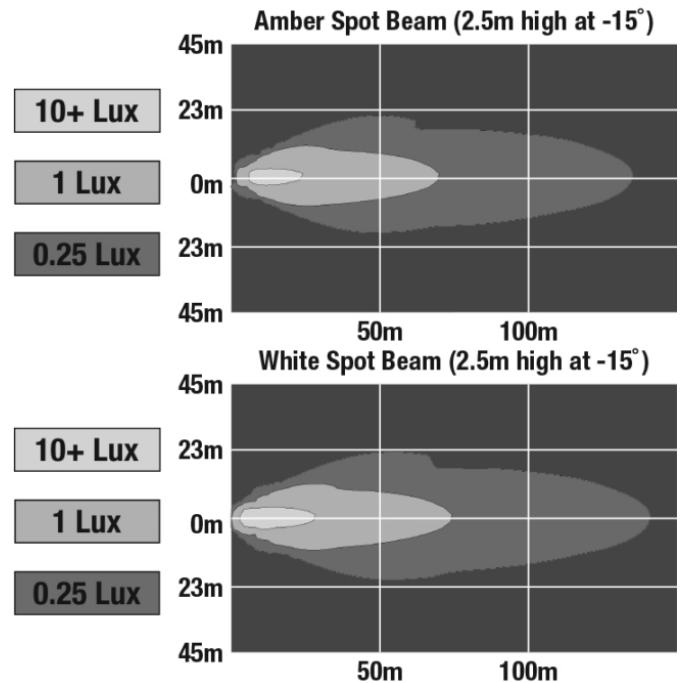

Round LED Off Road Lights - Model Trail 6 Pro

PRODUCT INFORMATION

Description	12V LED Off Road Light with Wide Flood Beam Pattern and BlueTooth® Connectivity
Height	94.00 mm / 3.7 in
Width	91.00 mm / 3.58 in
Depth	61.30 mm / 2.41 in
Shape	Round
Outer Lens Material	Polycarbonate
Outer Lens Color	Clear
Housing Color	Black
Mounting Hardware Description	(x1) 8-1.25 x 20 Stainless Steel
Minimum Operating Temperature	-40 °C / -40 °F
Maximum Operating Temperature	80 °C / 176 °F
Connector or Wiring	3' Cable with Integrated Connector
Product Weight	2.00 lbs / 0.91 kgs
Shipping Weight	2.85 lbs / 1.29 kgs

Round LED Off Road Lights - Model Trail 6 Pro

ELECTRICAL SPECIFICATIONS

Input Voltage	12V AC
Black Wire	Ground
Red Wire	Power
Current Draw	2.50A @ 12V AC

REGULATORY STANDARDS COMPLIANCE

Bluetooth SIG Declaration ID Buy America Standards
Eco Friendly

Round LED Off Road Lights - Model Trail 6 Pro

PHOTOMETRIC SPECIFICATIONS

Raw Lumen Output	1,320
Effective Lumen Output	840
Candela Output	31,200
Beam Pattern(s)	Forward Lighting - Flood (Standard) Forward Lighting - Flood (Medium) Forward Lighting - Flood (Wide) Forward Lighting - Spot