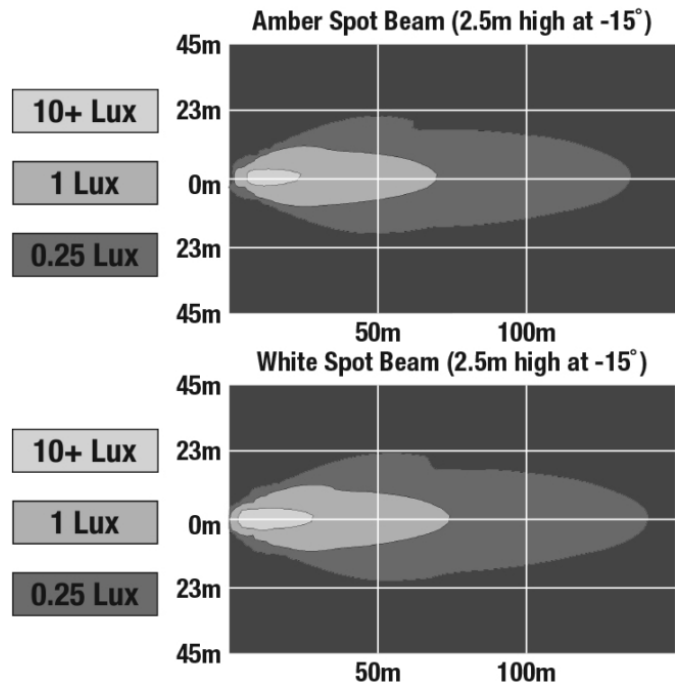

PHOTOMETRIC SPECIFICATIONS

Raw Lumen Output	1800
Effective Lumen Output	1326
Candela Output	20200
Beam Pattern(s)	Forward Lighting - Flood (Medium) Forward Lighting - Flood (Wide) Forward Lighting - Spot