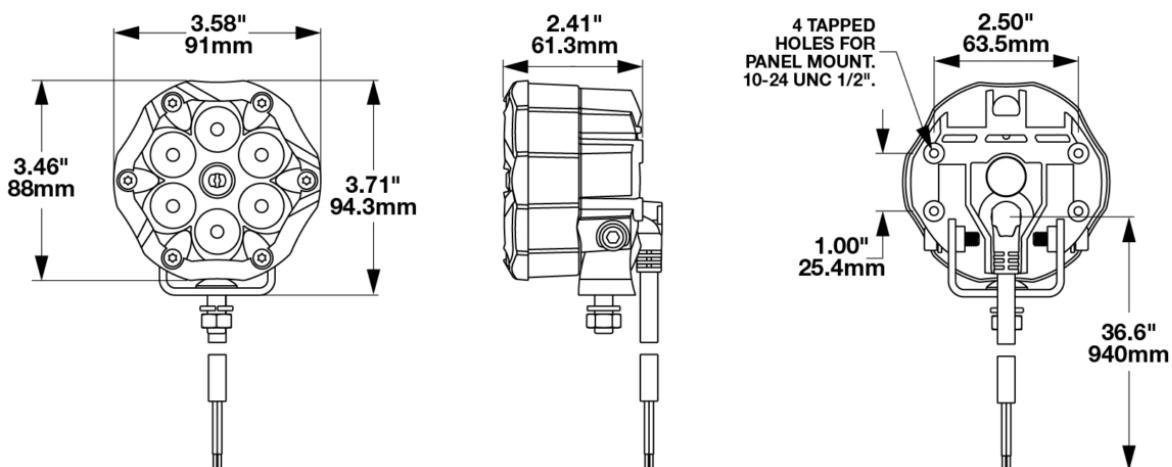

PRODUCT DIMENSIONS

Print date: 2019-12-15

© 2019 J.W. Speaker Corporation • Germantown, WI U.S.A.
www.jwspeaker.com • speaker@jwspeaker.com • 262.251.6660

J.W. SPEAKER
Engineered. Lighting. Solutions.