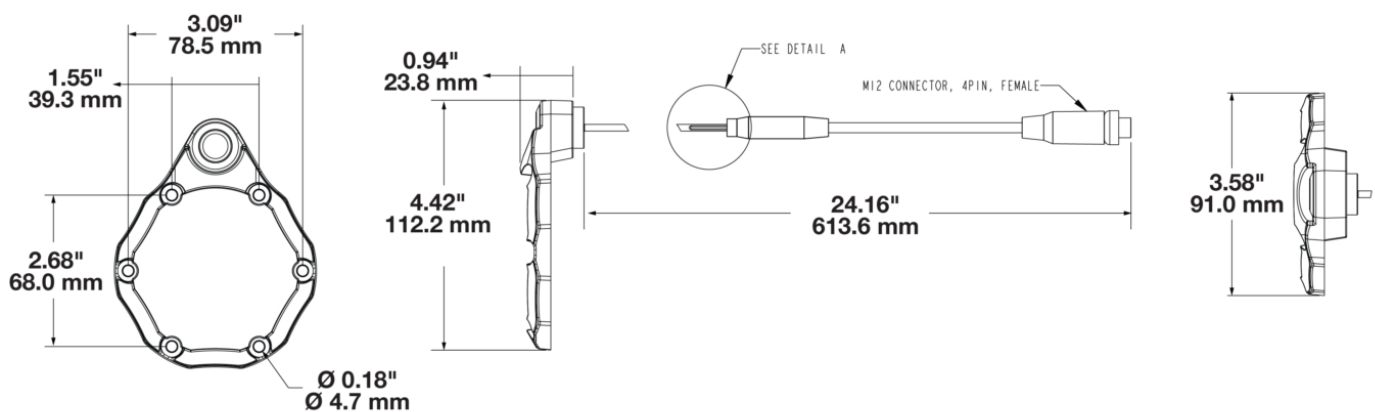

PRODUCT DIMENSIONS

Print date: 2026-05-13

© 2026 J.W. Speaker Corporation • Germantown, WI U.S.A.
www.jwspeaker.com • speaker@jwspeaker.com • 262.251.6660

J.W. SPEAKER
Engineered. Lighting. Solutions.