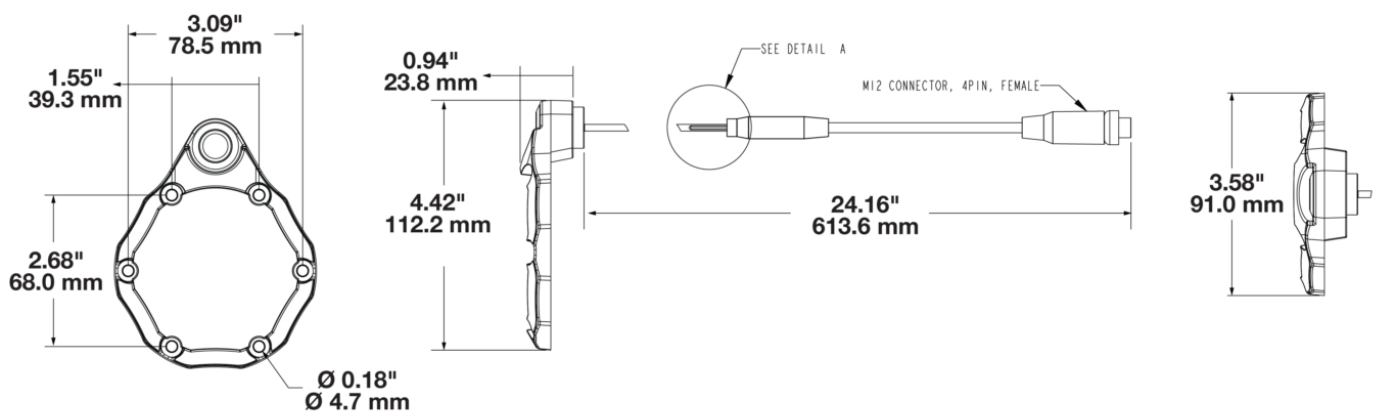

PRODUCT DIMENSIONS

Print date: 2024-11-08

© 2024 J.W. Speaker Corporation • Germantown, WI U.S.A.
www.jwspeaker.com • speaker@jwspeaker.com • 262.251.6660

J.W. SPEAKER
Engineered. Lighting. Solutions.