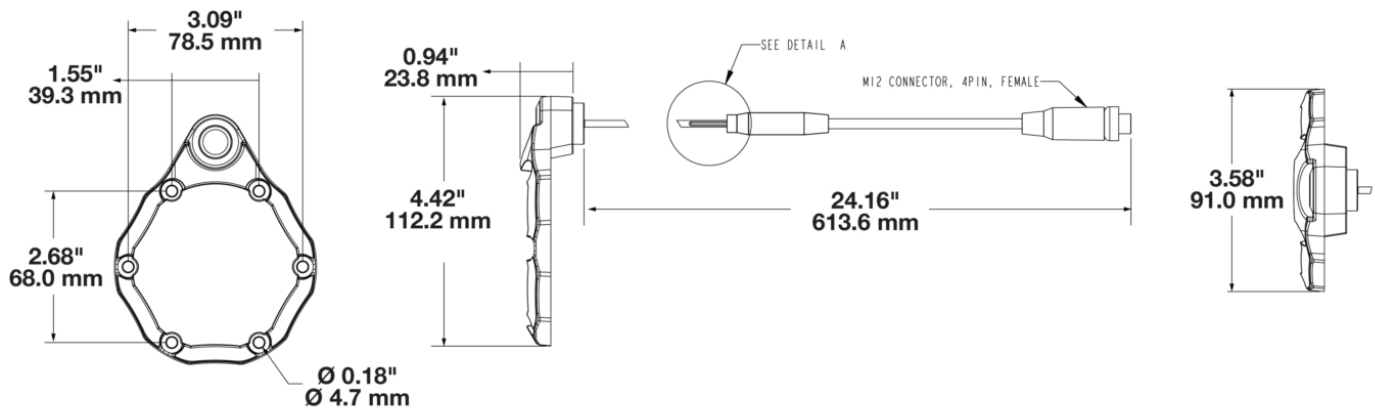

PRODUCT DIMENSIONS

Print date: 2020-07-14

© 2020 J.W. Speaker Corporation • Germantown, WI U.S.A.
www.jwspeaker.com • speaker@jwspeaker.com • 262.251.6660

J.W. SPEAKER
Engineered. Lighting. Solutions.