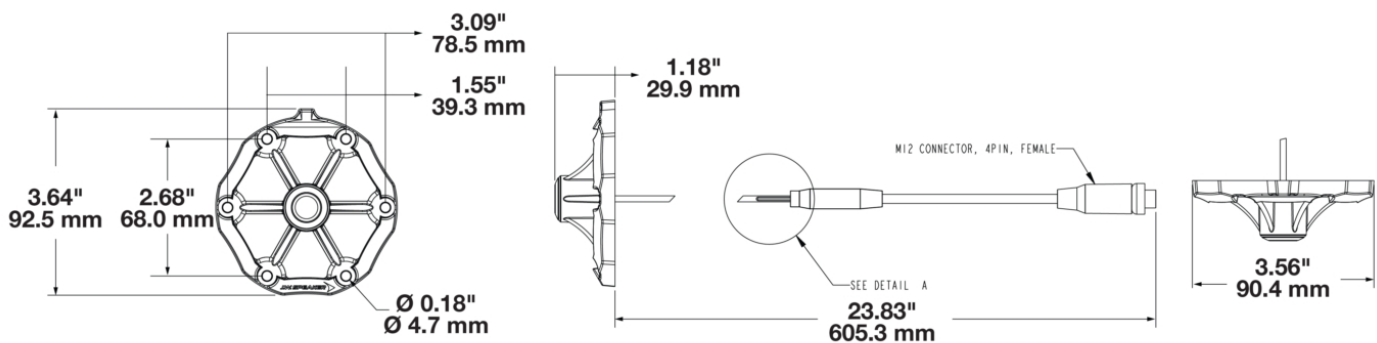

PRODUCT DIMENSIONS

Print date: 2026-06-23

© 2026 J.W. Speaker Corporation • Germantown, WI U.S.A.
www.jwspeaker.com • speaker@jwspeaker.com • 262.251.6660

J.W. SPEAKER
Engineered. Lighting. Solutions.