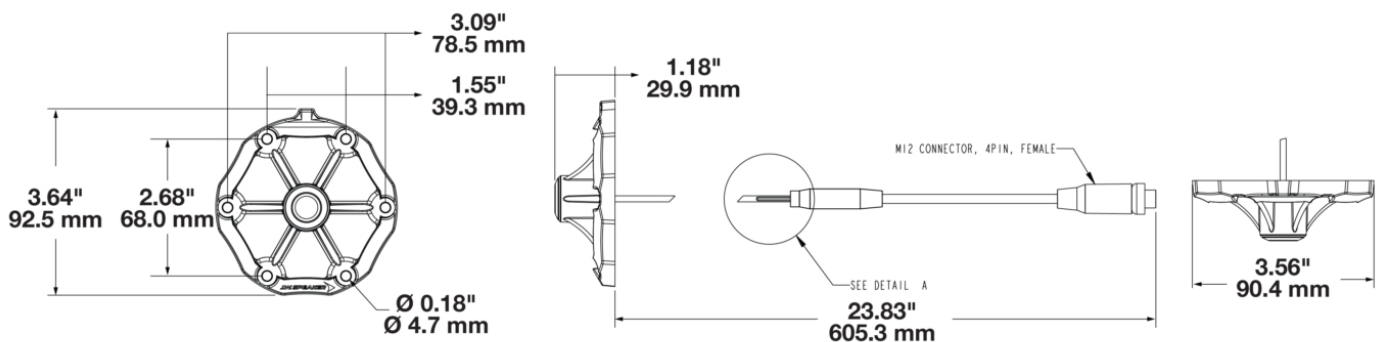

PRODUCT DIMENSIONS

Print date: 2020-07-14

© 2020 J.W. Speaker Corporation • Germantown, WI U.S.A.
www.jwspeaker.com • speaker@jwspeaker.com • 262.251.6660

J.W. SPEAKER
Engineered. Lighting. Solutions.