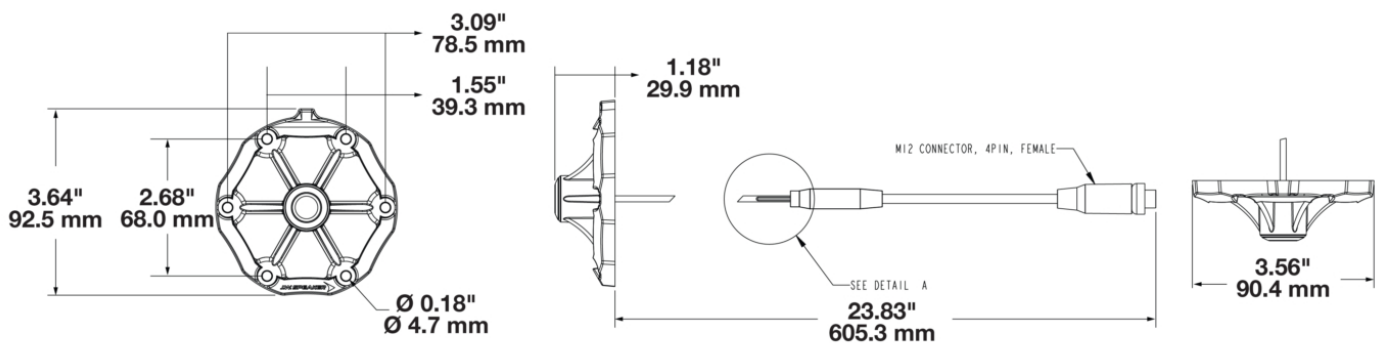

PRODUCT DIMENSIONS

Print date: 2024-11-10

© 2024 J.W. Speaker Corporation • Germantown, WI U.S.A.
www.jwspeaker.com • speaker@jwspeaker.com • 262.251.6660

J.W. SPEAKER
Engineered. Lighting. Solutions.