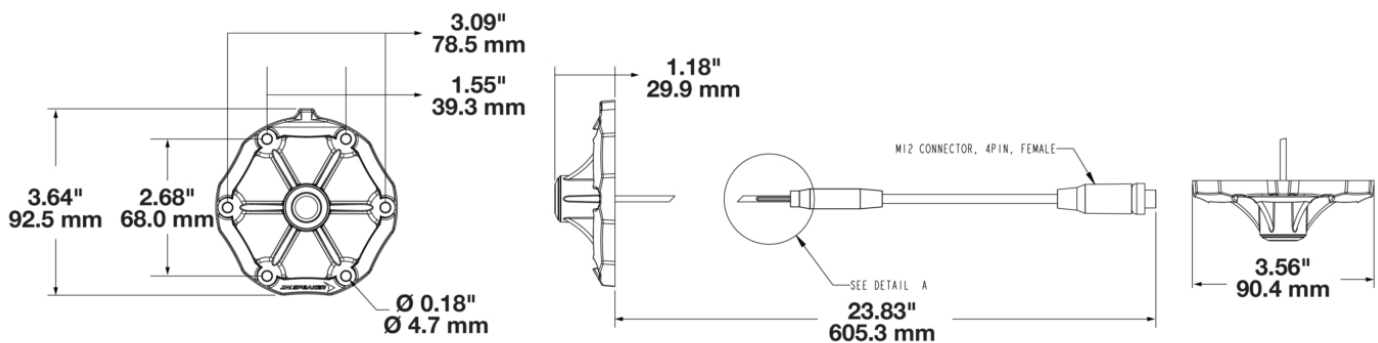

PRODUCT DIMENSIONS

Print date: 2026-04-23

© 2026 J.W. Speaker Corporation • Germantown, WI U.S.A.
www.jwspeaker.com • speaker@jwspeaker.com • 262.251.6660

J.W. SPEAKER
Engineered. Lighting. Solutions.