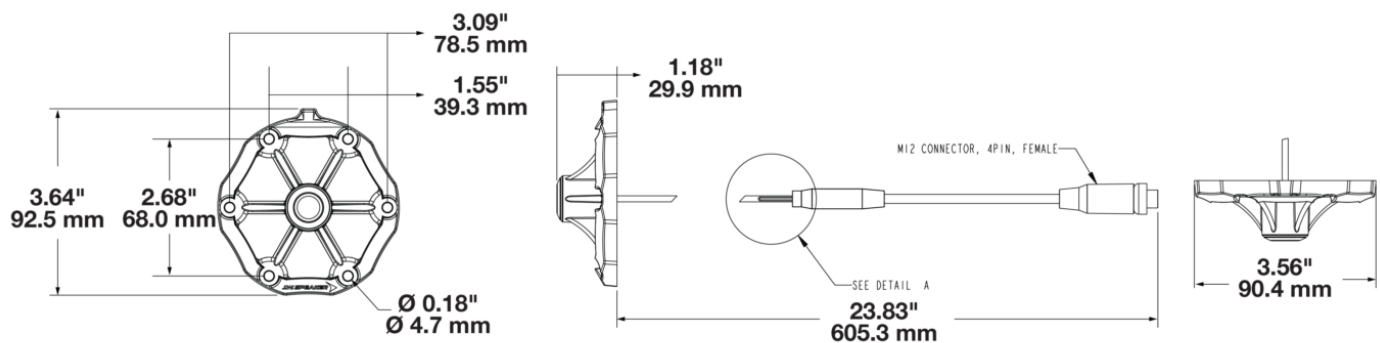

PRODUCT DIMENSIONS

Print date: 2026-06-02

© 2026 J.W. Speaker Corporation • Germantown, WI U.S.A.
www.jwspeaker.com • speaker@jwspeaker.com • 262.251.6660

J.W. SPEAKER
Engineered. Lighting. Solutions.