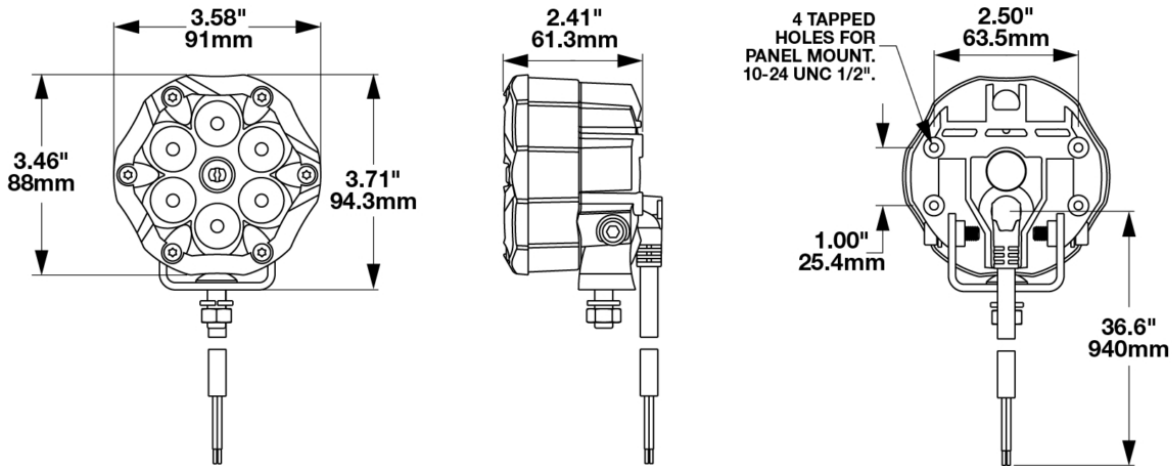

Round LED Off Road Lights - Model Trail 6 Sport

PRODUCT INFORMATION

Description	Trail 6 Sport 12V LED Off-Road - Single Light
Height	94.00 mm / 3.7 in
Width	91.00 mm / 3.58 in
Depth	61.30 mm / 2.41 in
Shape	Round
Outer Lens Material	Polycarbonate
Outer Lens Color	Clear
Housing Material	Aluminum
Housing Color	Black
Bezel Color	Graphite
Mounting Hardware Description	(x1) 8-1.25 x 20 Stainless Steel
Mounting Type	Pedestal/Panel
Minimum Operating Temperature	-40 °C / -40 °F
Maximum Operating Temperature	80 °C / 176 °F
Connector or Wiring	3' Cable with Integrated Connector
Product Weight	1.25 lbs / 0.57 kgs
Shipping Weight	1.50 lbs / 0.68 kgs

Round LED Off Road Lights - Model Trail 6 Sport

PRODUCT DIMENSIONS

ELECTRICAL SPECIFICATIONS

Input Voltage	12V DC
Operating Voltage	9-16V DC
Black Wire	Ground
Red Wire	Power
Current Draw	2.80A @ 12V DC (Power)

PHOTOMETRIC SPECIFICATIONS

Raw Lumen Output	3,830
Effective Lumen Output	2,380
Candela Output	24,200
Beam Pattern(s)	Forward Lighting - Flood (Super Wide) Forward Lighting - Flood (Wide) Forward Lighting - Spot