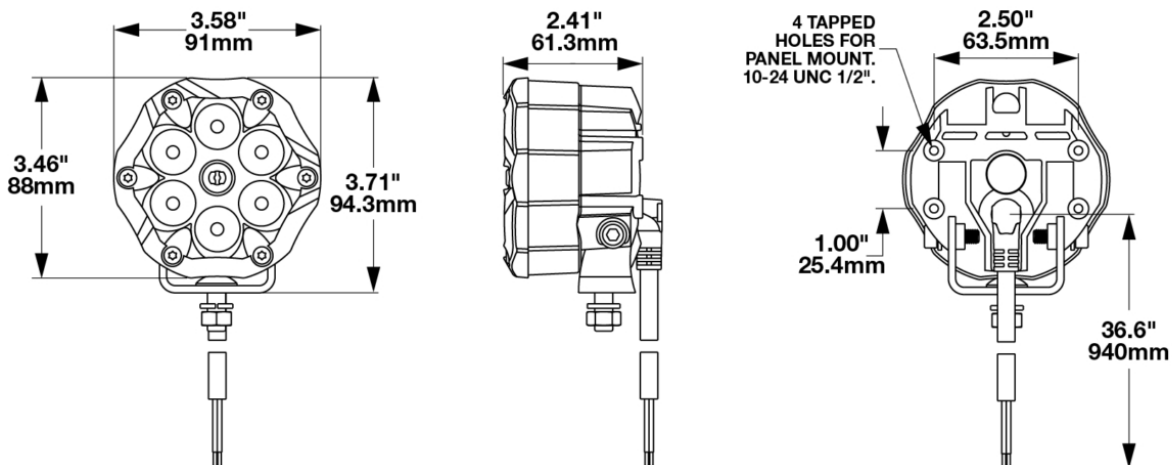

PRODUCT DIMENSIONS

Print date: 2021-01-24

© 2021 J.W. Speaker Corporation • Germantown, WI U.S.A.
www.jwspeaker.com • speaker@jwspeaker.com • 262.251.6660

J.W. SPEAKER
Engineered. Lighting. Solutions.