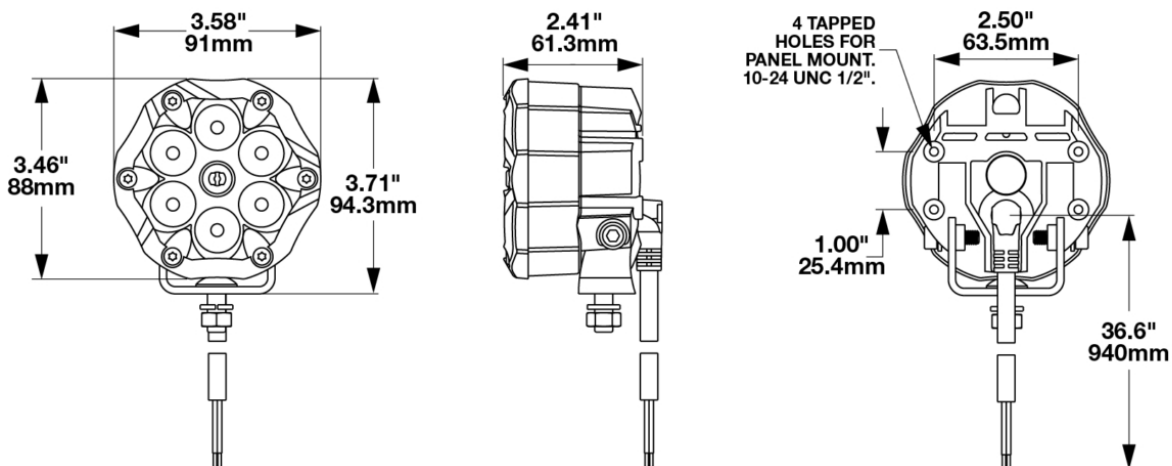

PRODUCT DIMENSIONS

Print date: 2024-11-09

© 2024 J.W. Speaker Corporation • Germantown, WI U.S.A.
www.jwspeaker.com • speaker@jwspeaker.com • 262.251.6660

J.W. SPEAKER
Engineered. Lighting. Solutions.