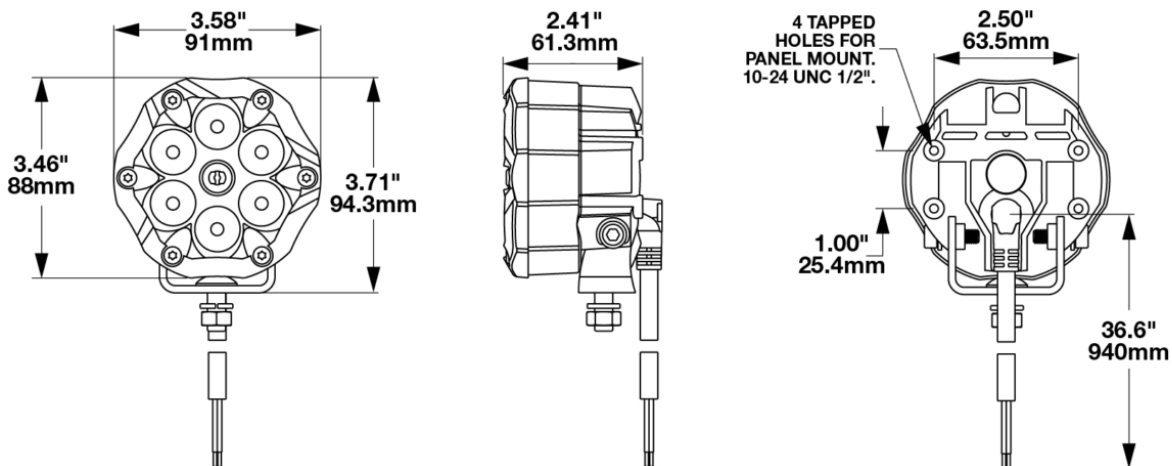

## PRODUCT INFORMATION

---

<b>Description</b>	Trail 6 Sport 12V LED Off-Road - Single Light
<b>Height</b>	94.00 mm / 3.7 in
<b>Width</b>	91.00 mm / 3.58 in
<b>Depth</b>	61.30 mm / 2.41 in
<b>Shape</b>	Round
<b>Outer Lens Material</b>	Polycarbonate
<b>Outer Lens Color</b>	Clear
<b>Housing Material</b>	Aluminum
<b>Housing Color</b>	Black
<b>Bezel Color</b>	Graphite
<b>Mounting Hardware Description</b>	(x1) 8-1.25 x 20 Stainless Steel
<b>Mounting Type</b>	Pedestal/Panel
<b>Minimum Operating Temperature</b>	-40 °C / -40 °F
<b>Maximum Operating Temperature</b>	80 °C / 176 °F
<b>Connector or Wiring</b>	3' Cable with Integrated Connector
<b>Product Weight</b>	1.25 lbs / 0.57 kgs
<b>Shipping Weight</b>	1.50 lbs / 0.68 kgs

## PRODUCT DIMENSIONS