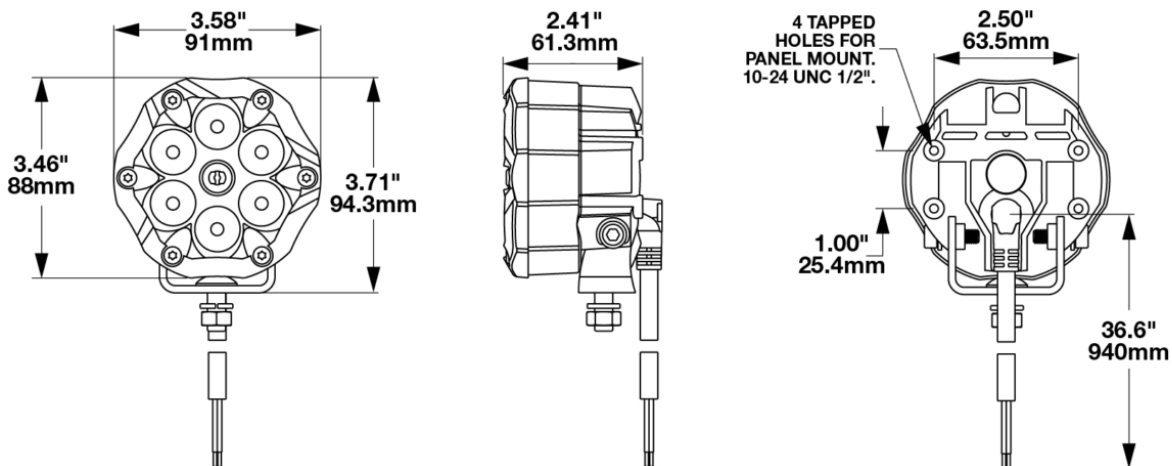

Round LED Off Road Lights - Model Trail 6 Sport

PRODUCT INFORMATION

Description	Trail 6 Sport 12V LED Off-Road - Single Light
Height	94.00 mm / 3.7 in
Width	91.00 mm / 3.58 in
Depth	61.30 mm / 2.41 in
Shape	Round
Outer Lens Material	Polycarbonate
Outer Lens Color	Clear
Housing Material	Aluminum
Housing Color	Black
Bezel Color	Graphite
Mounting Hardware Description	(x1) 8-1.25 x 20 Stainless Steel
Mounting Type	Pedestal/Panel
Minimum Operating Temperature	-40 °C / -40 °F
Maximum Operating Temperature	80 °C / 176 °F
Connector or Wiring	3' Cable with Integrated Connector
Product Weight	1.25 lbs / 0.57 kgs
Shipping Weight	1.50 lbs / 0.68 kgs

Round LED Off Road Lights - Model Trail 6 Sport

PRODUCT DIMENSIONS

ELECTRICAL SPECIFICATIONS

Input Voltage	12V DC
Operating Voltage	9-16V DC
Black Wire	Ground
Red Wire	Power
Current Draw	2.80A @ 12V DC (Power)

PHOTOMETRIC SPECIFICATIONS

Raw Lumen Output	3,830
Effective Lumen Output	2,380
Candela Output	24,200
Beam Pattern(s)	Forward Lighting - Flood (Super Wide) Forward Lighting - Flood (Wide) Forward Lighting - Spot