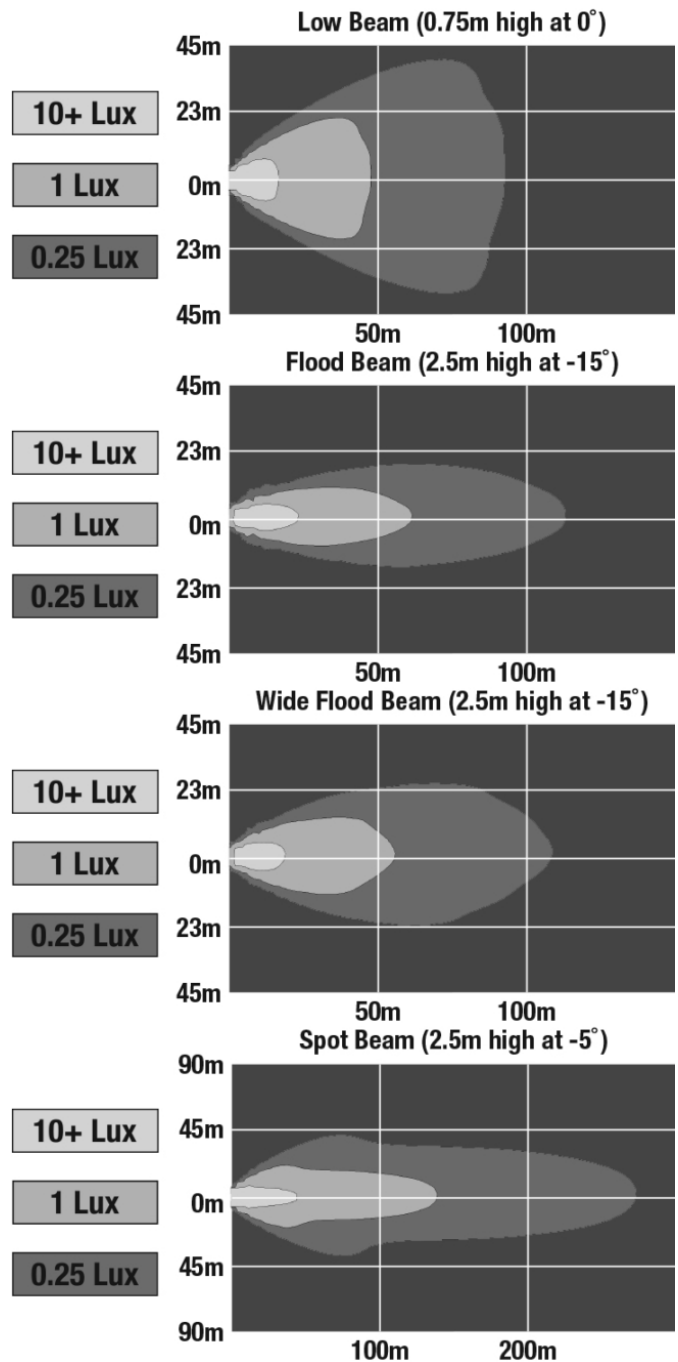

## PRODUCT INFORMATION

<b>Description</b>	12V LED Off Road Light - Kit of 2
<b>Height</b>	94.00 mm / 3.7 in
<b>Width</b>	91.00 mm / 3.58 in
<b>Depth</b>	61.30 mm / 2.41 in
<b>Shape</b>	Round
<b>Outer Lens Material</b>	Polycarbonate
<b>Outer Lens Color</b>	Clear
<b>Housing Material</b>	Aluminium
<b>Housing Color</b>	Black
<b>Bezel Color</b>	Graphite
<b>Mounting Hardware Description</b>	(x1) 8-1.25 x 20 Stainless Steel
<b>Mounting Type</b>	Pedestal/Panel
<b>Minimum Operating Temperature</b>	-40 °C / -40 °F
<b>Maximum Operating Temperature</b>	80 °C / 176 °F
<b>Connector or Wiring</b>	3' Cable with Integrated Connector
<b>Product Weight</b>	2.00 lbs / 0.91 kgs
<b>Shipping Weight</b>	2.85 lbs / 1.29 kgs

## PHOTOMETRIC SPECIFICATIONS

<b>Raw Lumen Output</b>	3,830
<b>Effective Lumen Output</b>	2,380
<b>Candela Output</b>	24,200
<b>Beam Pattern(s)</b>	Forward Lighting - Flood (Super Wide) Forward Lighting - Flood (Wide) Forward Lighting - Spot