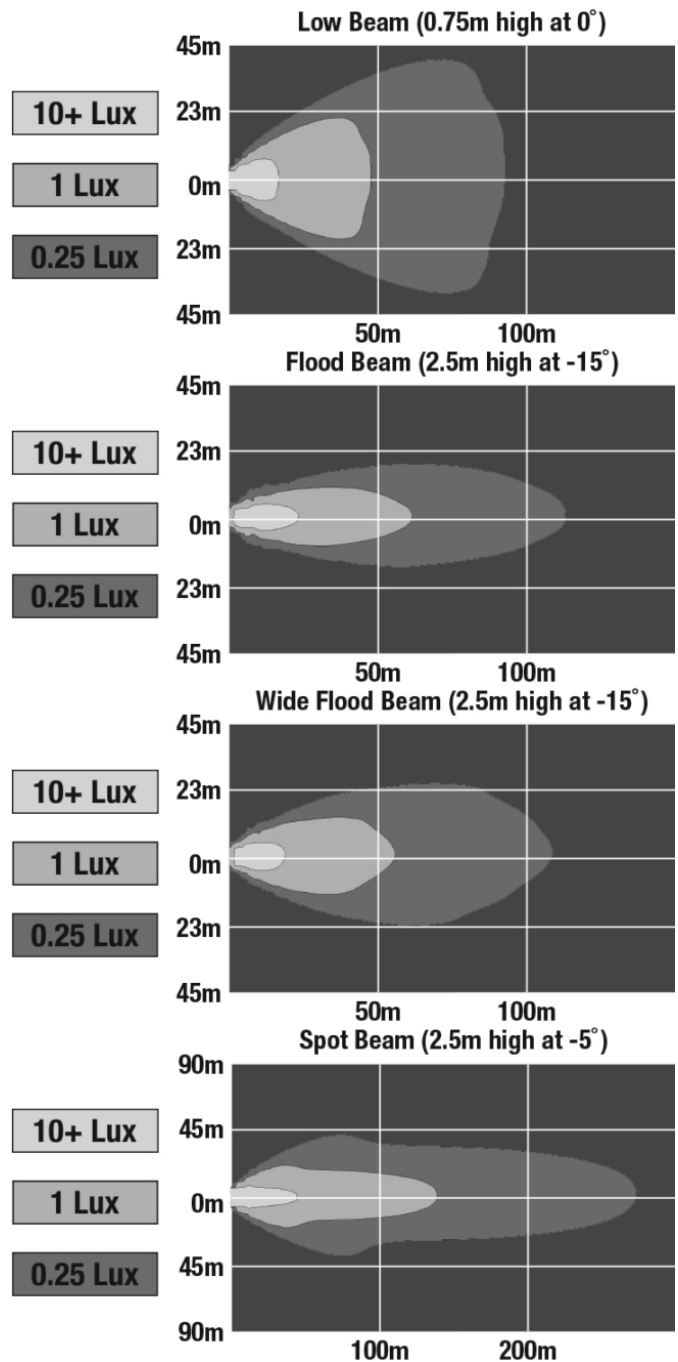

## PRODUCT DIMENSIONS

## PHOTOMETRIC SPECIFICATIONS

<b>Raw Lumen Output</b>	3,830
<b>Effective Lumen Output</b>	2,380
<b>Candela Output</b>	24,200
<b>Beam Pattern(s)</b>	Forward Lighting - Flood (Super Wide) Forward Lighting - Flood (Wide) Forward Lighting - Spot